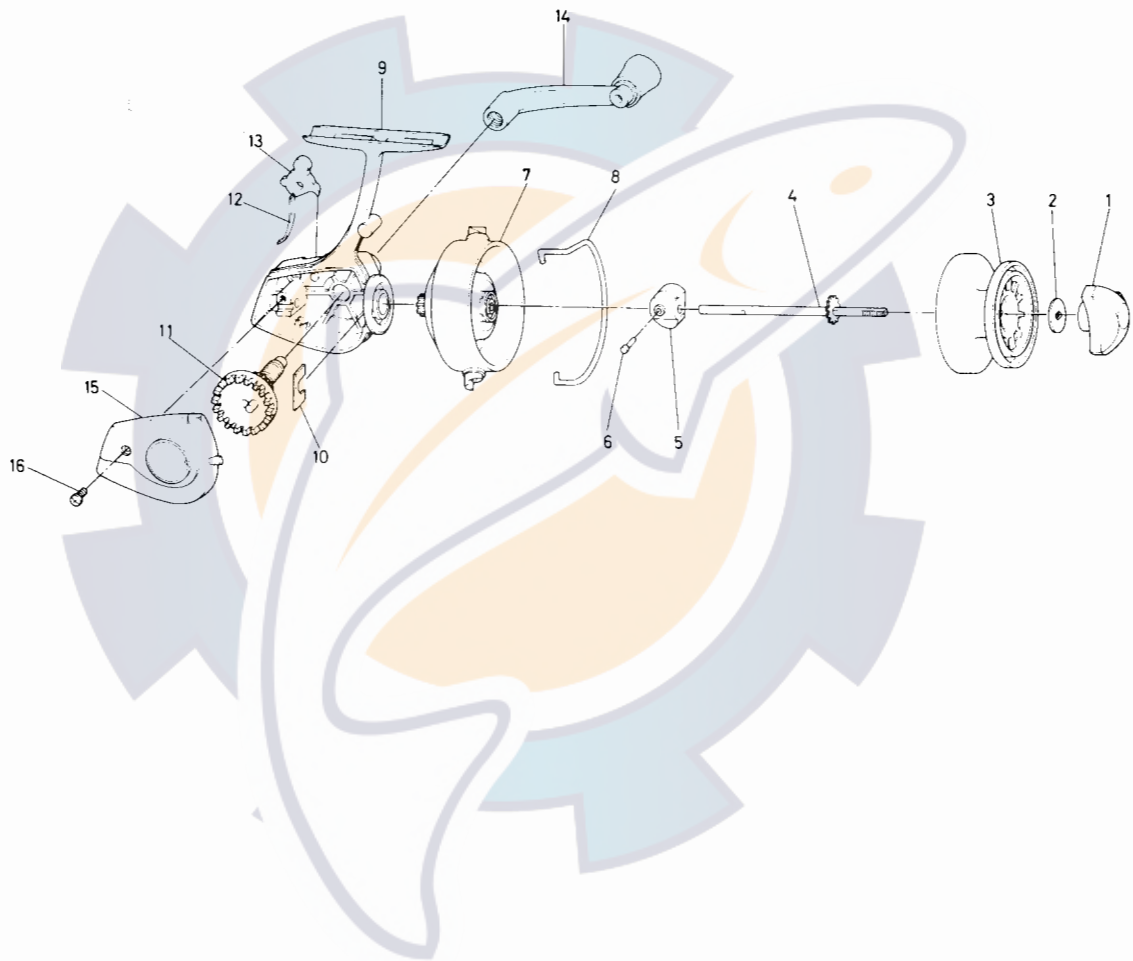

SPINNING REEL 401A

Key No.	Parts No.	Parts Name
1	6-441-3501	Drag knob
2	6-374-7901	Drag washer
3	6-730-8001	Spool
4	6-710-5301	Main shaft
5	6-480-5101	Oscillating slider
6	6-490-4411	Oscillating slider pin
7	6-735-2502	Rotor
8	6-220-2331	Bail

Key No.	Parts No.	Parts Name
9	6-192-8902	Body
10	6-632-4011	Pinion retainer
11	6-412-8901	Drive gear
12	6-150-6201	Anti-reverse claw spring
13	6-111-6101	Anti-reverse claw
14	6-745-7501	Handle
15	6-706-4102	Body cover
16	6-351-1103	Body cover screw