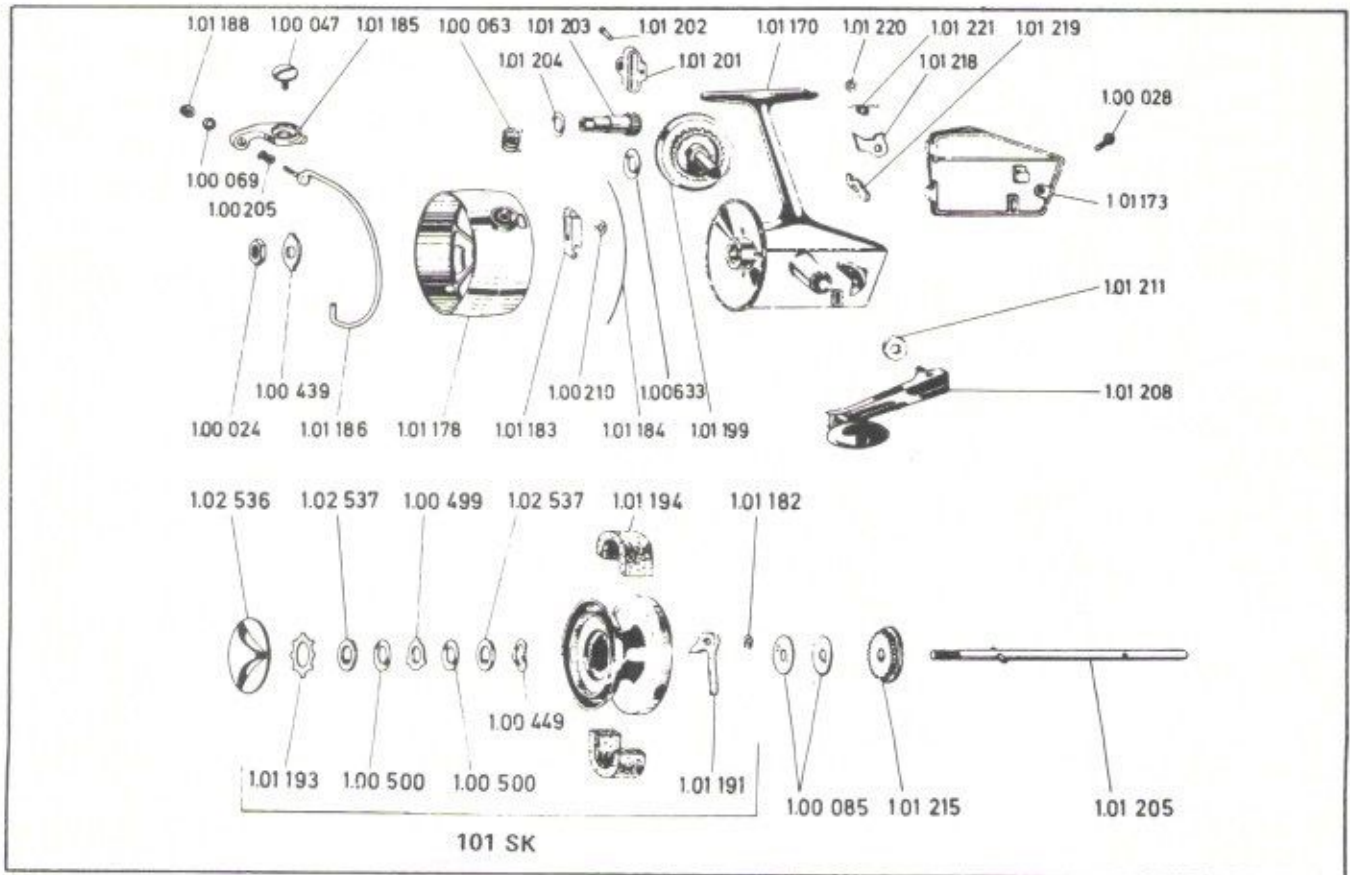

620 TERMINAL WAY • P. O. BOX 938 • COSTA MESA, CALIFORNIA 92627 • (714) 642-1163

SPARE PARTS CATALOG AND PRICE LIST

QTY	PART NO.	DESCRIPTION	LIST PRICE	PART NO.	DESCRIPTION	LIST PRICE	QTY
	100-024	Hexagon nut	.30	101-194	Cork ring halves (2)	.35	
	100-028	Screw	.30	101-199	Driving gear	.90	
	100-047	Bearing screw	.55	101-201	Slide	.30	
	100-063	Bail spring	.40	101-202	Pin for slide	.25	
	100-069	Lock washer	.30	101-203	Pinion gear	.85	
	100-085	Washer (resitex)	.25	101-204	Washer	.25	
	100-205	Line guide	.35	101-205	Axle, complete	.80	
	100-210	Spring clip	.25	101-208	Crank, complete	1.45	
	100-439	Drive plate	.30	101-211	Washer for crank	.25	
	100-499	Drive plate	.25	101-215	Ratchet wheel	.30	
	100-500	Washer	.25	101-218	Anti-reverse lever	.25	
	100-633	Washer	.25	101-219	Slide, anti-reverse	.25	
	101-170	Housing	3.60	101-220	Retaining clip	.25	
	101-173	Housing cover	.95	101-221	Spring	.25	
	101-178	Rotating head	2.05	102-536	Drag nut	.55	
	101-182	Spring clip	.25	102-537	Washer	.30	
	101-183	Stop slide	.30	103-849	Spring washer	.25	
	101-184	Stop slide spring	.25	101-SK	Spool, complete	3.80	
	101-185	Angle lever	.40	***			
	101-186	Bail	1.45				
	101-188	Grooved nut	.25				
	101-191	Click tongue	.25				
	101-193	Toothed washer	.25				