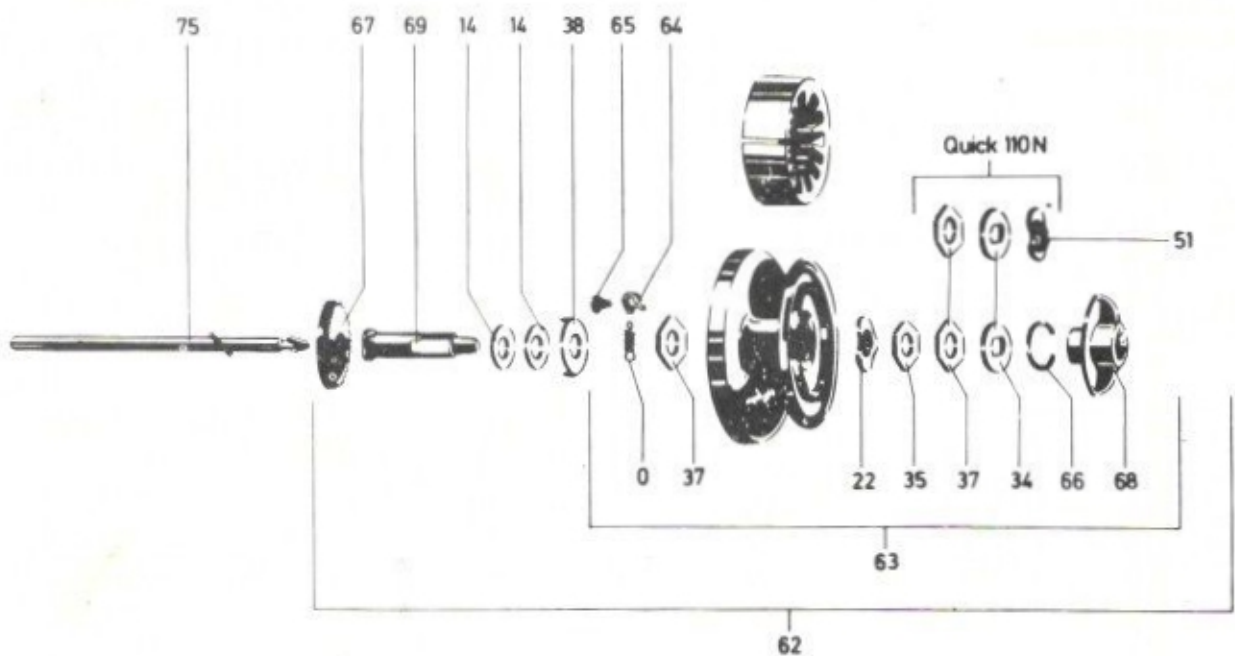

620 TERMINAL WAY • P. O. BOX 938 • COSTA MESA, CALIFORNIA 92627 • (714) 642-1163

HINT: When ordering a spare part please insure that you quote the correct order number for your type of reel.