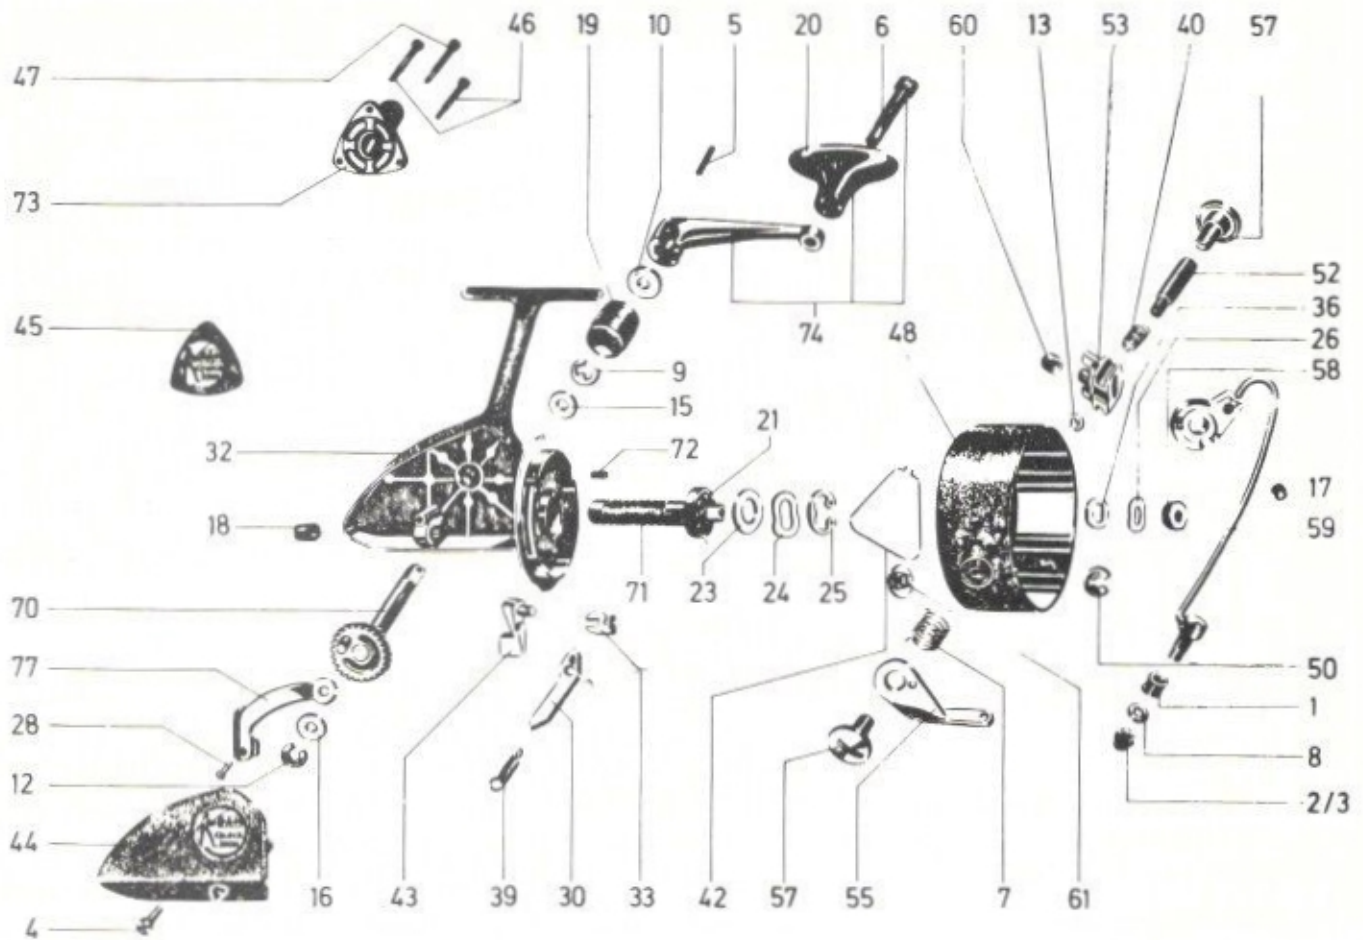

620 TERMINAL WAY • P. O. BOX 938 • COSTA MESA, CALIFORNIA 92627 • (714) 642-1163

HINT: When ordering a spare part please insure that you quote the correct order number for your type of reel.