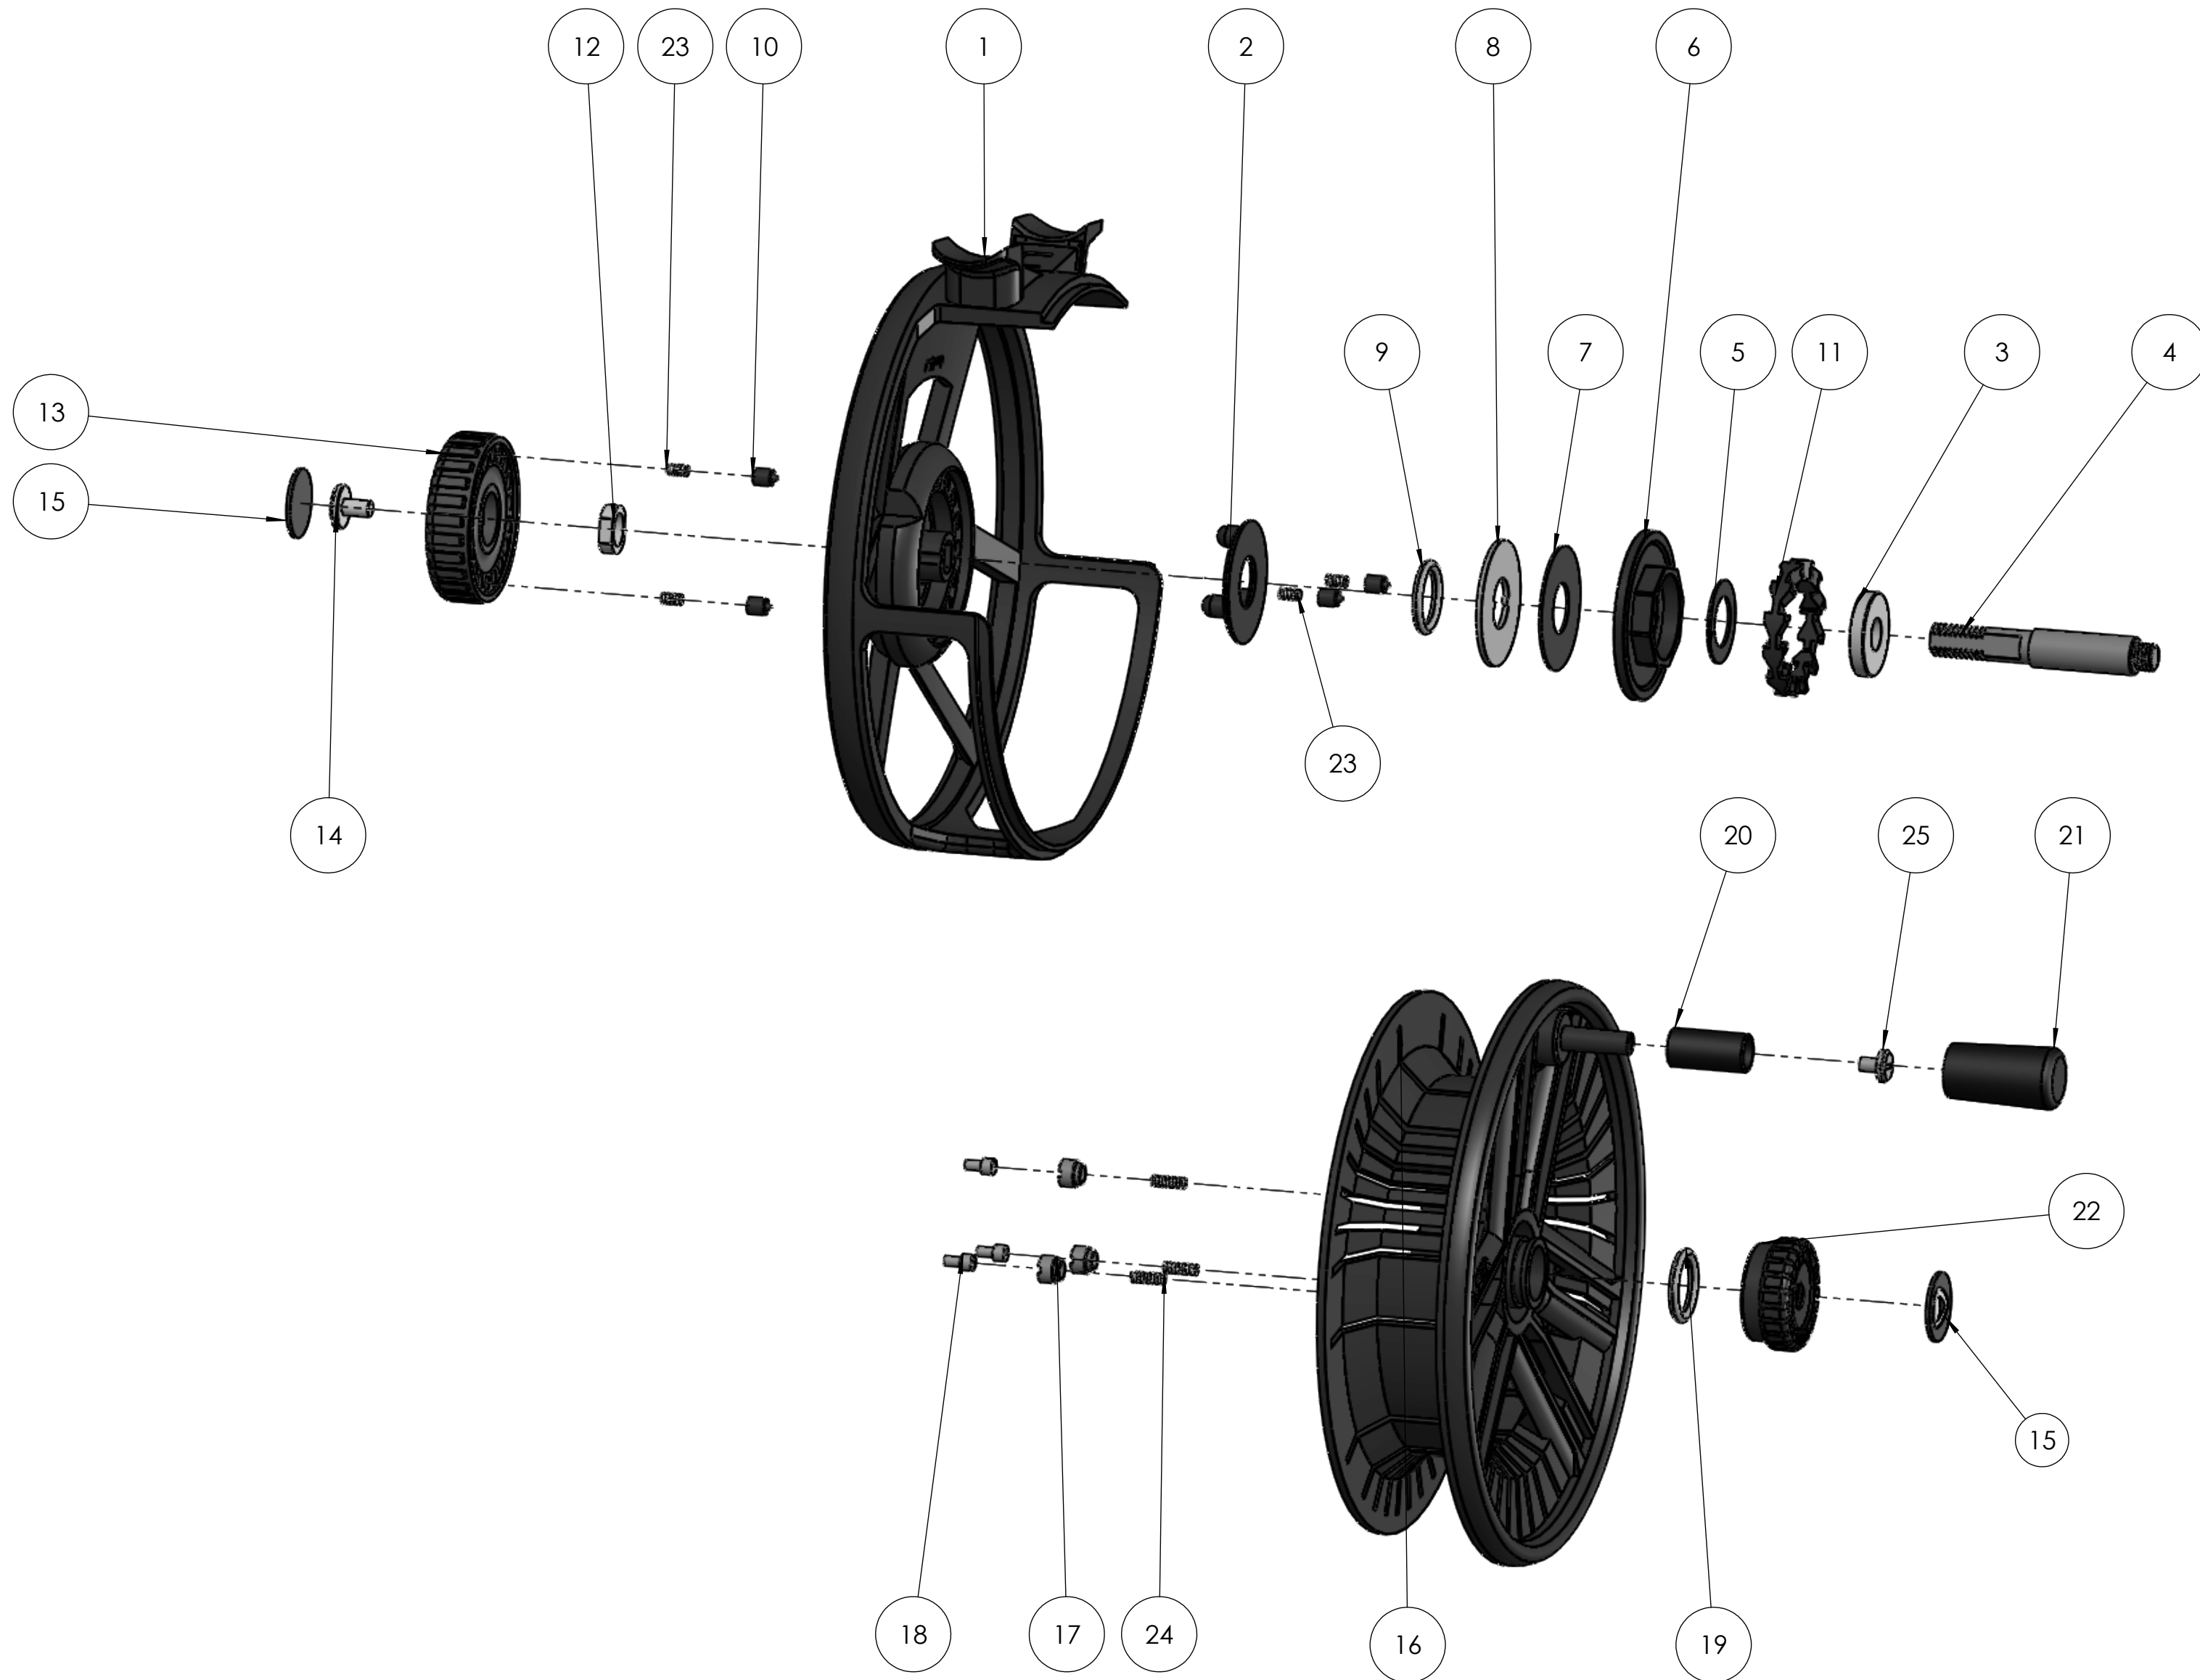

Greys Fin Reel

Greys Fin Reel

No.	Description	Q'TY	3/4 (1546669)	5/6 (1546670)	7/8 (1546671)	9/10 (1546672)
1	Frame	1				
2	Push Plate	1	1549469			
3	Spindle Bush	1	1549491			
4	Spindle	1	1549479			1549485
5	Small Rulon Brake Pad	1	1549477			
6	Clutch Body	1	1549474			
7	Large Rulon Brake Pad	1	1549478			
8	Keyed Washer	1	1549472			
9	Drag O Ring	1	1549471			
10	Drag Knob Plunger	4	1549484			
11	Drive Plate	1	1549473			
12	Spindle Lock Nut	1	1549480			
13	Regulator Button	1	1549492			
14	Spindle Stop Screw L/H	1	1549493			
15	Greys Badge	2	1549494			
16	Drum	1				
17	Ratchet Pin Screw	3	1549481			
18	Ratchet Pin	3	1549482			
19	Latch O Ring	1	1549470			
20	Inner Handle Knob	1	1549497			
21	Handle Knob	1	1549498		1549499	
22	Latch Nut	1	1549495			
23	Drag knob Plunger spring	4	1549483			
24	Ratchet Pin Spring	3	1549476			
25	Handle Screw	1	1549496			