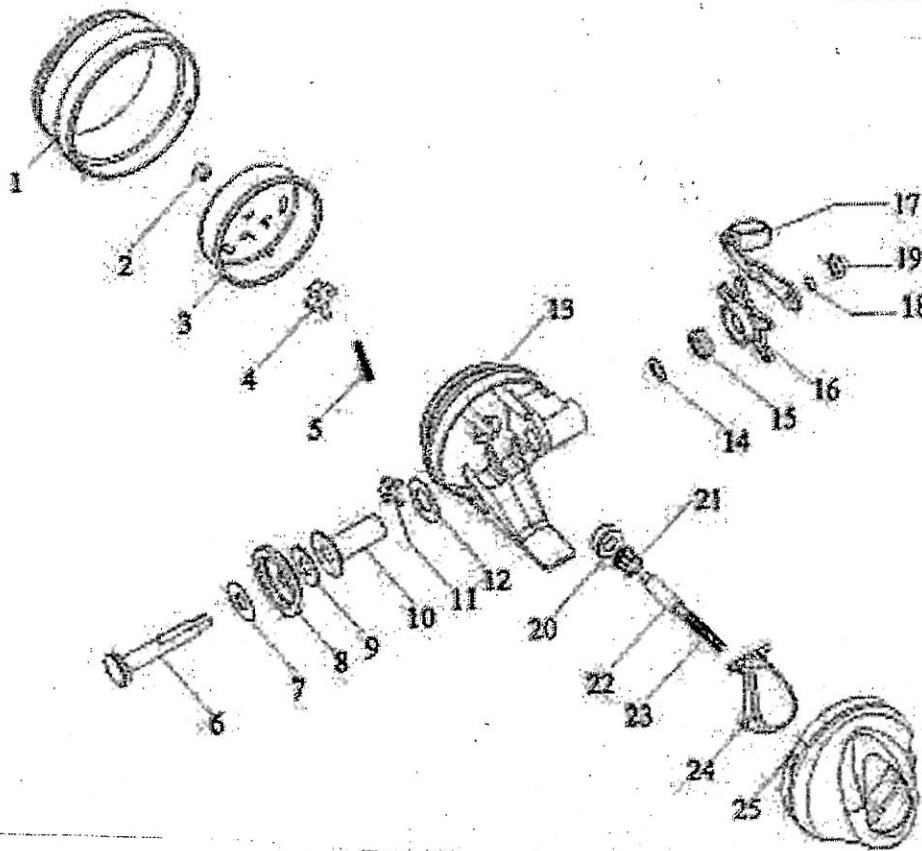

Red Body w/silver cone

JOHNSON

SCORPION

PARTS LISTING FOR JOHNSON SCORPION

NO	PART DESCRIPTION	SAP	NO	PART DESCRIPTION	SAP
1	ALU. CONE	1135794	14	DRAG METAL WASHER	1136967
2	ROTOR NUT	1135795	15	DRAG SPRING	1136968
3	ROTOR ASSY	1135796	16	STAR ASSY	1136969
4	ROTOR SWING ARM	1135797	17	CRANK HANDLE ASSY	1136970
5	ROTOR SWING ARM SPRING	1135798	18	HANDLE SPRING SPACER	1097978
6	MAIN GEAR SHAFT	1136959	19	HANDLE NUT	1136971
7	DRAG WASHERS	1136960	20	PINION SHAFT BEARING	1136972
8	MAIN GEAR	1136961	21	PINION GEAR	1136973
9	DRAG WASHER	1136962	22	PINION SHAFT	1136974
10	MAIN GEAR SLEEVE	1136963	23	PINION SHAFT SPRING	1136975
11	A/R PAWL	1136964	24	THUMB BUTTON	1136976
12	DRAG WASHER	1136965	25	GEAR BOX COVER	1136977
13	FRAME	1136966			