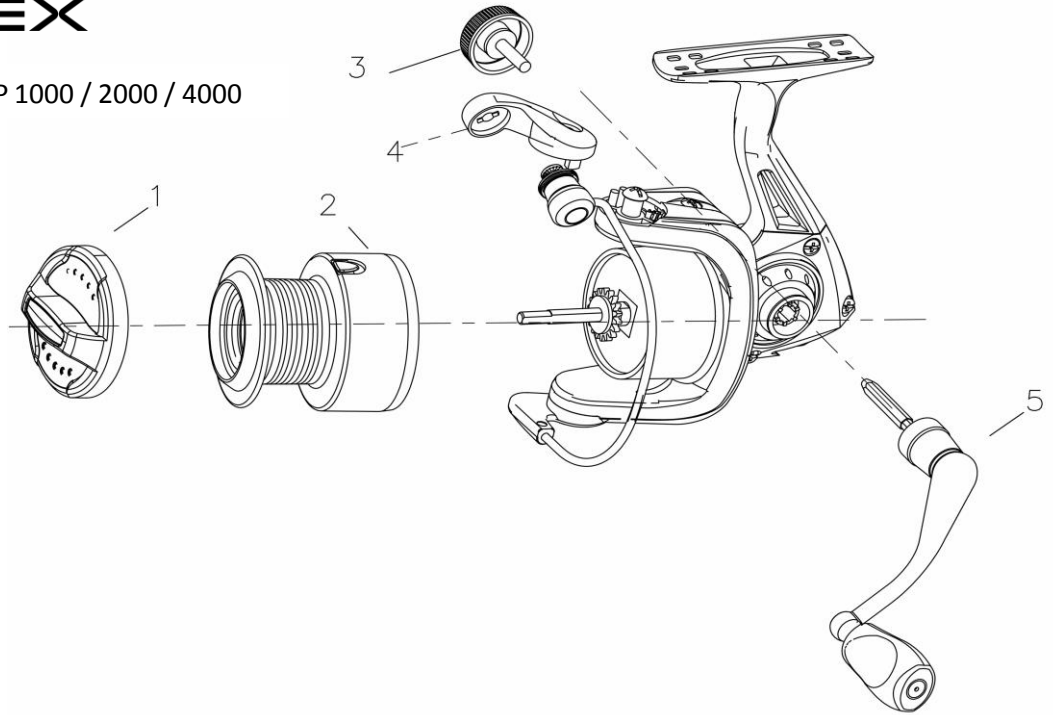

Model: KLXTC1SP 1000 / 2000 / 4000

| Item | Parts Description | KLXTC1SP 1000 | KLXTC1SP 2000 | KLXTC1SP 4000 |
|------|-----------------------|---------------|---------------|---------------|
| 1 | DRAG KNOB ASSEMBLY | 1512845 | 1512849 | |
| 2 | SPOOL ASSEMBLY | 1512846 | 1512850 | 1512853 |
| 3 | HANDLE SCREW ASSEMBLY | 1512847 | 1512851 | |
| 4 | BAIL ARM | 1514577 | 1514578 | |
| 5 | HANDLE ASSEMBLY | 1512848 | 1512852 | |