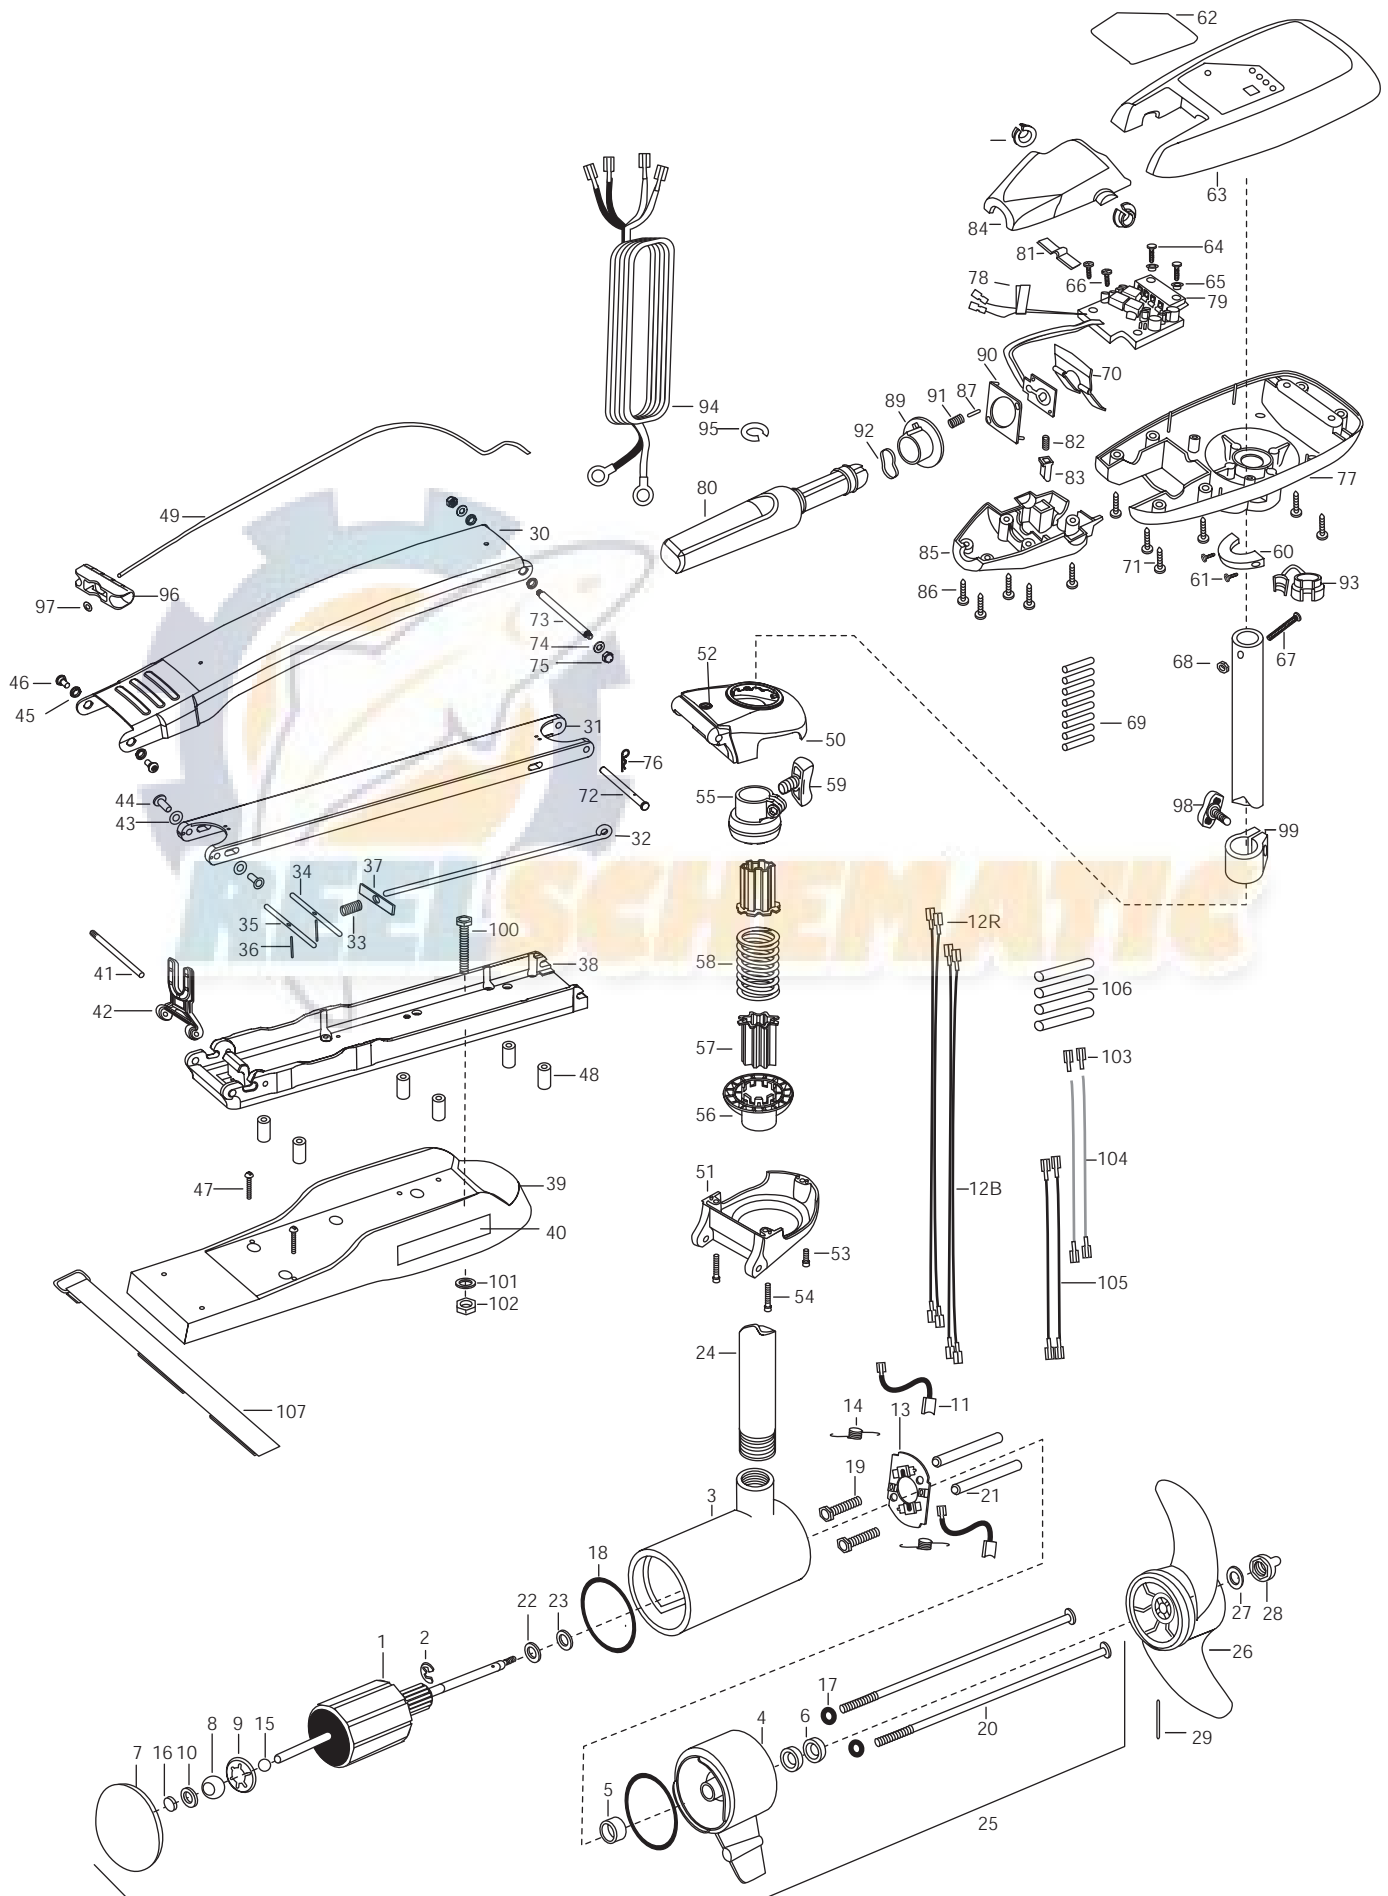

RT74/B (BowGuard 360 version)

74 LBS THRUST

24 VOLT 45 AMPS

52" or 62" SHAFT

1	2-100-103	ARMATURE ASSEMBLY 24V 4.0 74#	34	2233601	LOCKBAR SS	70	2302743	SPRING- DETENT (HANDLE-TILT)
2	788-040	RETAINING RING	35	2233603	LOCKBAR- REAR- SS	71	2303412	SCREW- #6-20 X 5/8 SELF TAP [6.EA]
3	2-200-397	CENTER HOUSING ASSEMBLY 4.0 MAGNE	36	2152610	SPRING- PIN LOCKBAR [2.EA]	72	2262606	PIN- CLEVIS SS MAXXUM BWGRD
4	2-300-340	BRUSH END HOUSING ASSEMBLY 4.0 SW	37	2262703	SPRING STOP MAXXUM	73	2262604	PIN - BWGRD UPPER THREADED SS
5	144-017	BEARING- FLANGE	38	2993982	BOWPLATE/INSERT LONG, SW- 62"	74	2261722	WASHER- FLAT 5.16-18 SS [2.EA]
6	880-025	**SEAL [2.EA]		2993983	BOWPLATE/INSERT STD, SW- 52"	75	2223100	NUT- TENSION 5/16 [2.EA]
7	2-400-341	PLAIN END HOUSING ASSEMBLY 4.0	39	2263915	MOTOR REST LONG-MAXXUM WHITE - 62"	76	2260800	CLIP- HAIR SPRING
8	144-021	BEARING- SPHERICAL		2263914	MOTOR REST STD- MAXXUM WHITE - 52"	77	2062597	CONTROL BOX- SW WHT .875 BORE
9	784-025	BEARING RETAINER	40	2065676	DECAL- MOTOR REST RT W [2.EA]	78	2305810	TAG- AIR SWITCH LEADS
10	991-040	WASHER- FELT	41	2260505	PIN- HINGE (HEADLESS) SS	79	2344007	CONTROL BOARD ASSEMBLY SW (HC)
11	186-094	BRUSH 4" W/TERMINAL [2.EA]	42	2293811	YOKE- MAX MOUNT- POLYPROPYLENE	80	2990915	HANDLE ASSEMBLY W/O U- JOINT
12B	640-017	BRUSH WIRE 10 AWG- BLACK 61	43	2261708	WASHER- 3/8 X 1/2 X .010 SS [2.EA]	81	2302742	SPRING- DETENT (OFF) SS
12R	640-121	BRUSH WIRE 10 AWG- RED 62.5	44	2236000	BEARING- NYLINER [2.EA]	82	2302745	SPRING- RELEASE BUTTON SS
13	738-004	BRUSH PLATE- 4" TERMINAL	45	2293501	BUSHING- STAINLESS STEEL [4.EA]	83	2303720	RELEASE BUTTON- HANDLE
14	975-041	SPRING- TORSION [2.EA]	46	2263500	BOLT- SHOULDER (MAXXUM) [2.EA]	84	2060411	HANDLE TOP HALF- MAXIMIZE
15	116-025	BALL- STEEL	47	2263434	SCREW- #8-18X1 PPH SS [2.EA] --52"	85	2060415	HANDLE LOWER HALF
16	303-043	THRUST DISC- METAL	48	2261505	SPACER- MOTOR REST [6.EA] --52"	86	2303412	SCREW - 6-20 X 5/8 SELF TAP [5.EA]
17	701-009	**O-RING- THRU BOLT [2.EA]	49	2251601	ROPE- 40", MAXXUM MOUNT	88	2060005	BEARING- HANDLE PIVOT [2.EA]
18	701-043	**O-RING [2.EA]	■	2994833	BAG ASSEMBLY, MAX STABILIZER KIT - 62"	87	2302600	PIN- ACTUATOR
19	830-027	SCREW- SELF-THREAD 10-32 X 2 [2.EA]	■	2991846	BOWGUARD ASSEMBLY SW WHT HCT	89	2302850	ACTUATOR- CAM
20	830-094	THRU BOLT- 12-24 X 10.31 [2.EA]	50	2261968	BRACKET BASE TOP/EYELET ASSMBLY WHT	90	2302851	ACTUATOR- FWD/REV
21	973-025	SPACER- BRUSH PLATE [2.EA]	51	2991877	BRACKET BOTTOM/BEARING ASSMBLY WHT	91	2302740	SPRING- ACTUATOR
22	990-051	WASHER- STEEL THRUST	52	2772352	EYELET KIT -ROPE	92	2302741	SPRING- CAM (ZNC PLT STEEL)
23	990-052	WASHER- NYLATRON	53	9954533	SCREW- 1/4-20 X 3/4 SS SHC	93	2332900	STRAIN RELIEF- C.CORD/C
24	2032085	TUBE- COMPOSITE - WHT - 62"	54	2263404	SCREW- 1/4-20 X 2-1/4 SHCP, SS [2.EA]	94	2330600	LEADWIRE- 10 GA-4 (RINGS)-62"
	2032034	TUBE- COMPOSITE- WHT - 52"	■	2884701	SLEEVE/INSERT KIT		2330601	LEADWIRE- 10 GA-4 (RINGS)-52"
25	2317044	MOTOR ASSEMBLY 24V 4 VARS SW 74W	55	2261525	SPRING- SLEEVE, UPPER	95	2303001	RING - PIG (LOXIT HILL #2)
■	1378129	PROPELLER KIT	56	2261535	SPRING- SLEEVE, LOWER	96	2150400	PULL- GRIP
26	2331120	PROPELLER- W/WEDGE	57	2264702	INSERT- TUBE (2 PER) B.MNT	97	2151700	WASHER- EYE SHAFT (.562 OD)
27	2091701	WASHER (LARGE)	58	2262705	SPRING- BOWGUARD, SS	98	2011366	SCREW- COLLAR/NEW KNOB SS
28	2198401	ANODE-ZINC 4.0 LWR UNIT	59	2011366	SCREW- COLLAR/NEW KNOB SS	99	2031520	COLLAR- DEPTH (W/O INSERT)
29	2092600	PIN- DRIVE SS	60	2061517	COLLAR- CTRL BOX SW WHITE	■	2994832	BAG ASSEMBLY- MAX- 62"
■	2771844	MOUNT, BOW ASMB, SW LONG - 62" W/BG	61	2223430	SCREW- #8X3/4 PPH TYPE 25 SS	■	2994830	BAG ASSEMBLY- MAXXUM
	2771843	MOUNT, BOW ASMB, SW STD - 52" W/BG	62	2095682	DECAL- COVER RT74/B/HC	*100	2263431	SCREW- 1/4-20 X 3.5 PPH [6.EA]
30	2264249	ARM UPPER- SW LNG WHT - 62"	63	2300219	COVER- CONTROL BOX RIPTIDE WHITE	*101	2261713	WASHER- 1/4 FLAT SS [6.EA]
	2264244	ARM UPPER- SW STD WHT- 52"	64	2301310	SCREW- #8-18 X1/2 SS [2.EA]	*102	2263103	NUT- 1/4-20 NYLOCK JAM SS [6.EA]
31	2994320	ARM- LOWER ASSEMBLY LG WHT SW- 62"	65	2301710	WASHER- INSUL. (TRANSF.BAR) [2.EA]	103	2030710	CONNECTOR BUTT- 62" [4.EA]
	2994310	ARM- LOWER ASSEMBLY STD WHT SW-52"	66	2372100	SCREW- #8-18X5/8 THD SS [2.EA]	104	2030317	WIRE EXTENSION- 18" RED - 62" [2.EA]
32	2153605	EYE SHAFT- 2LOCKBAR LONG SS- 62"	67	2263406	SCREW- #10-24 ZP 2 SS	105	2030316	WIRE EXTENSION- 18" BLACK - 62" [2.EA]
	2153603	EYE SHAFT- 2LOCKBAR STD SS - 52"	68	2333101	NUT- HEX #10-24 UNC NYLOCK SS	106	2375400	SHRINK TUBE- 1/4OD X 1-3/4 - 62" [4.EA]
33	2152701	SPRING- LOCKBAR SS	69	2305400	SHRINK TUBE- 3/8 OD [8.EA]	107	2263802	STRAP- HOLD DOWN VELCRO 62"