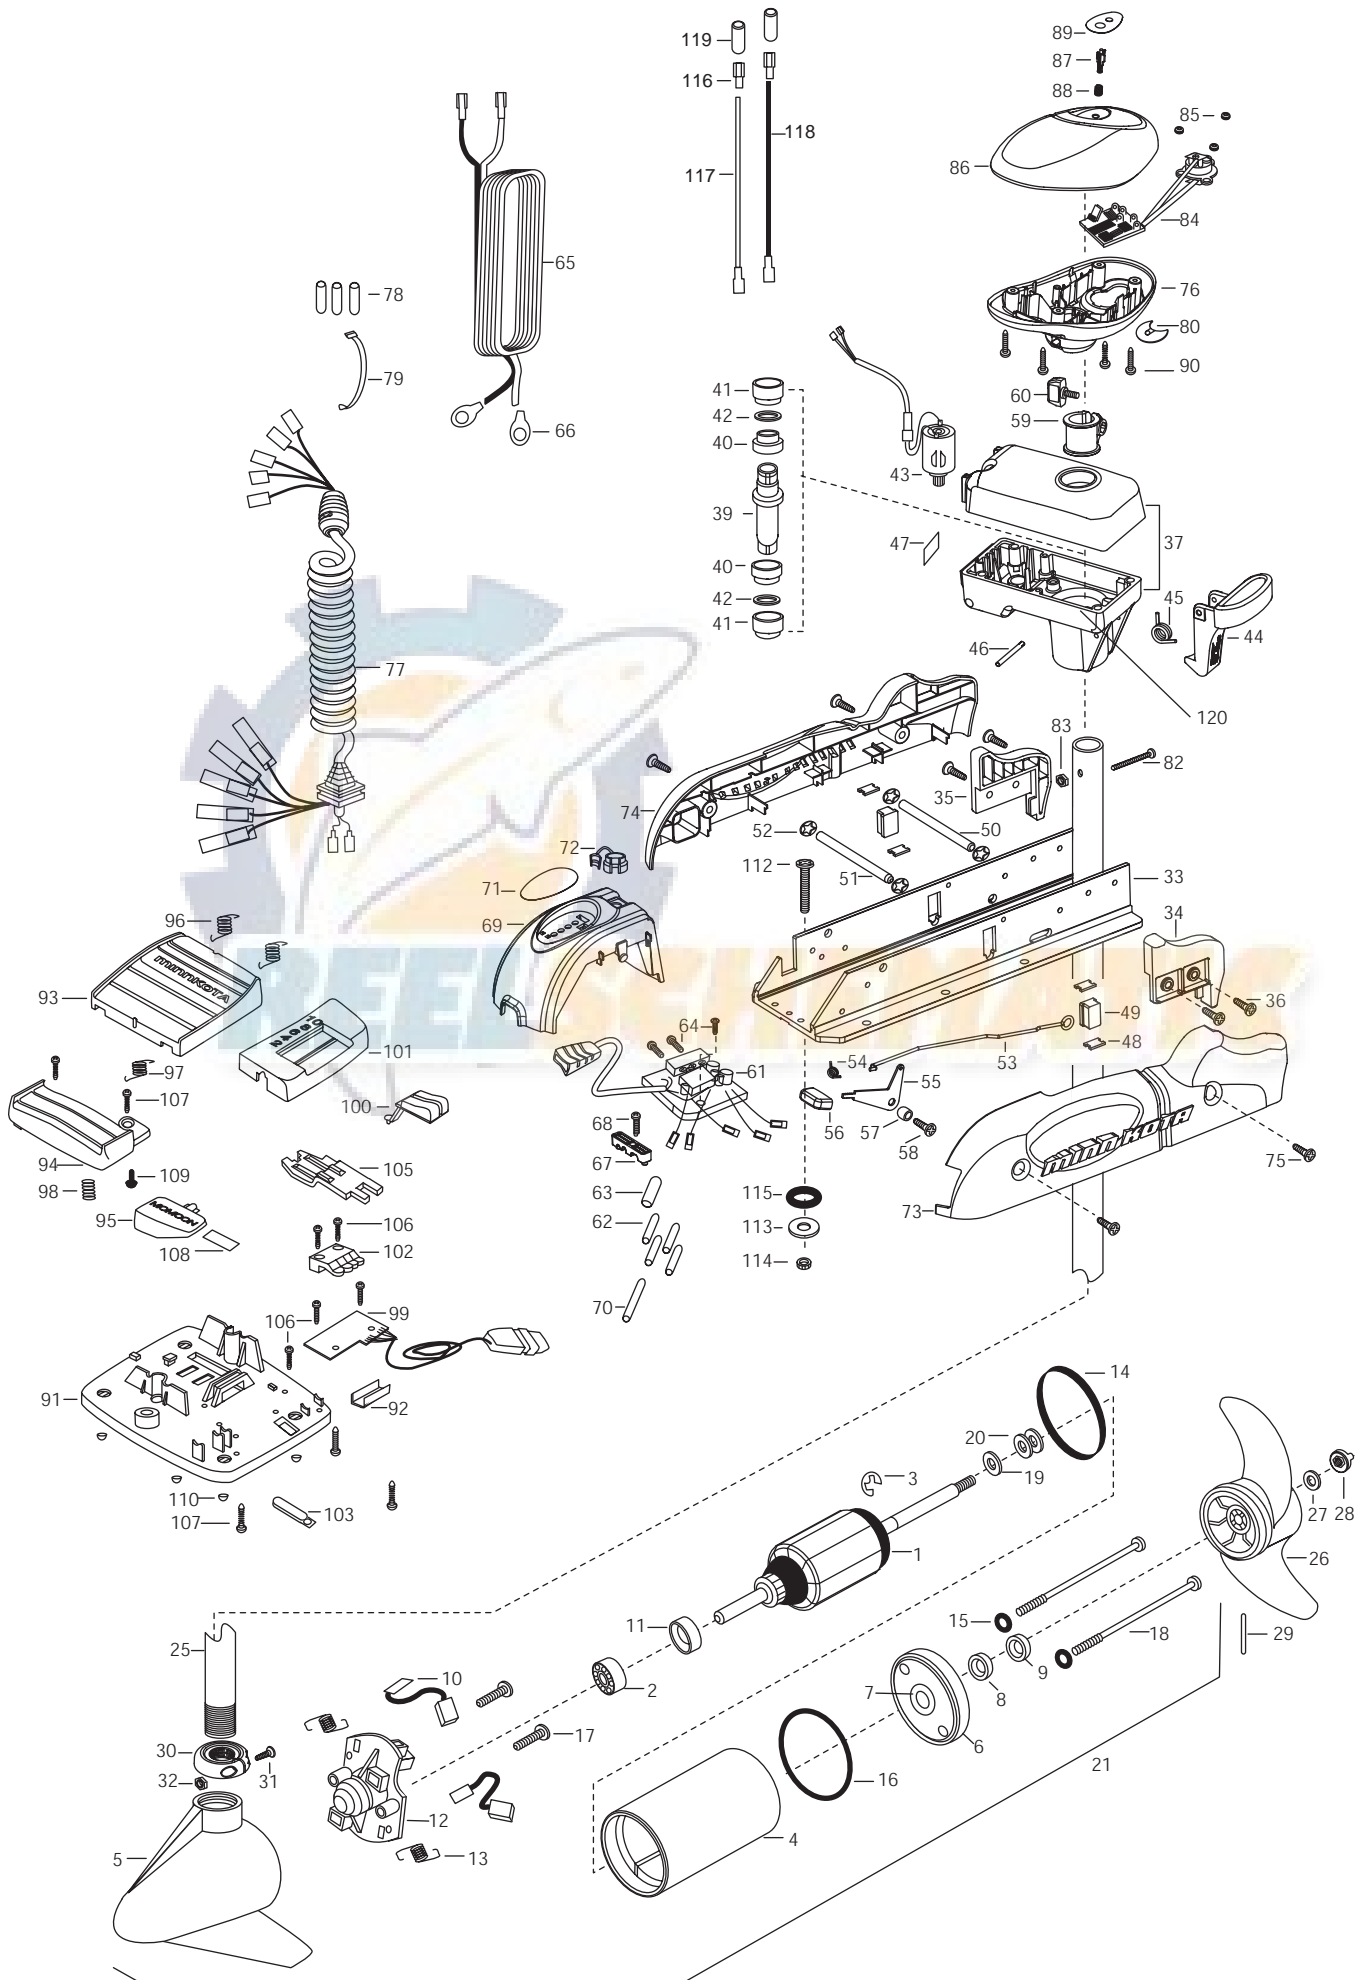

RT55/AP
55 LBS THRUST
12 VOLT 45 AMPS
48" OR 54" SHAFT

1	92-100-013	ARMATURE ASSEMBLY	*42	2304603	O-RING [2.EA]	82	2332102	SCREW-10-24 X 1-3/4
2	140-010	BALL BEARING	43	2307045	MOTOR- DRIVE HOUSING HIGH SPD	83	2333101	NUT-HEX 10-24 NYLOC
3	788-015	RETAINING RING	44	2307215	LATCH HANDLE PD/AP	84	2994023	CNTRL BRD/CMPSS ASSMBLY
4	2-200-301	HOUSING ASSEMBLY CENTER 3.62 W/MA	45	2302750	SPRING- LATCH TORSION PD/AP	85	2302960	GROMMET-COMPASS [3.EA]
5	421-336	HOUSING BRUSH END 3.62 WHITE	46	2302626	PIN- ROLL 3/16X2 SS	86	2300243	CONTROL BOX COVER- RIPTIDE WHITE
6	2-400-337	PLAIN END HOUSING ASSEMBLY 3.625	47	2305514	DECAL-STOW/DEPLOY PD/AP'2001	87	2304082	ACTUATOR- SWITCH ON/OFF A/P
7	144-049	BEARING - FLANGE (SERVICE ONLY)	48	2335110	PAD-PIVOT SUPT SS [4.EA]	88	2302752	SPRING- ACTUATOR PD/AP SS
8	880-003	**SEAL	49	2305101	PIVOT PAD [2.EA]	89	2305669	DECAL- COVER ON/OFF 55PD/AP
9	880-006	**SEAL WITH SHIELD	50	2330510	PIN-LATCH PD BASE SS	90	2372100	SCREW-8-18 X 5/8 SS [4.EA]
10	188-036	BRUSH ASSEMBLY [2.EA]	51	2330520	PIN-PIVOT PD BASE SS	■	2774700	FOOT PEDAL ASSEMBLY
11	725-050	BRUSH RETENTION- PAPER TUBE	52	2333100	NUT-SPEED SS [4.EA]	91	2304511	FOOT PEDAL BASE
12	738-036	BRUSH PLATE W/HOLDER	53	2303612	ROD-RELEASE RT/AP SS	92	2308500	WEAR PLATE FOOT PDL
13	975-040	SPRING - TORSION [2.EA]	54	2302700	SPRING-RELEASE LEVER	93	2304516	FOOT PEDAL-UPPER
14	337-036	**GASKET	55	2333705	LEVER-RELEASE SS	94	2304520	FOOT PEDAL-LOWER
15	701-008	**O-RING, THRU-BOLT [2.EA]	56	2300101	RELEASE-KNOB	95	2307210	LEVER MOM/CON-
16	701-081	**O-RING	57	2301700	SPACER-RELEASE LEVER	96	2302730	SPRING-LONG-UPPER PEDAL [2.EA]
17	830-007	SCREW-8-32 [2.EA]	58	2332104	SCREW-1/4-20 X 5/8 SS	97	2302731	SPRING-SHORT-UPPER PEDAL
18	830-042	THRU-BOLT 10-32X8.83 [2.EA]	59	2031522	COLLAR- DRIVE (W/INSERT)	98	2302732	SPRING-LOWER PEDAL
19	990-067	WASHER- STEEL THRUST	60	2011366	SCREW-COLLAR/NEW KNOB SS	99	2304012	CONTROL BOARD ASSEMBLY-FT PDL
20	990-070	WASHER - NYLATRON [2.EA]	61	2304041	CONTROL BOARD ASSEMBLY- 12V PD/AP	100	2300120	KNOB-SPEED SELECTOR
21	2099095	MOTOR ASSMBLY 12V 3.62 VARS SW WHT	62	2305400	SHRINK TUBE-3/8 [4EA.]	101	2300121	HOUSING SPEED SELECTOR
25	2032021	TUBE-COMPOSITE 48" AP/WHITE	63	2375400	SHRINK TUBE- 1/4ODX1-3/4	102	2302840	ACTUATOR-BOARD
	2032022	TUBE-COMPOSITE 54" AP/WHITE	64	2332100	SCREW-8-32 X 3/8 [3.EA]	103	2302841	ACTUATOR-MOM/CON
■	1378122	PROPELLER KIT	65	2090601	LEADWIRE IOGA 44"	105	2302842	ACTUATOR-STEERING
26	2091150	PROPELLER W/WEDGE	66	2020700	TERMINAL RING [2.EA]	106	2302100	SCREW-6-20 X 1/2 [5.EA]
27	2151726	WASHER-5/16 SS	67	2222906	STRAIN RELIEF- BRACKET PD/AP	107	2372100	SCREW-8-18 X 5/8 [5.EA]
28	2198400	ANODE- ZINC 3.25/3.625 LWR U	68	2332104	SCREW-1/4-20 X 5/8 SS	108	2266610	DECAL-ON/OFF SWITCH
29	2092600	PIN-DRIVE	69	2306556	HOUSING- CENTER PD/AP WHITE	109	2335130	BUMPER ACTUATOR
30	2301555	COLLAR- LATCH PD/AP	70	2355410	SHRINK TUBE-3/8X2	110	2994807	BAG ASSEMBLY- 4 RUBBER BUMPERS
31	2303434	SCREW- 8-32X5/8 MACH PHCR	71	2306612	DECAL- BATT GAUGE H RT AP	■	2994812	BAG ASSEMBLY- (BOLT,NUT,WASHERS)
32	2303112	NUT 8-32 NYLOC SS	72	2302935	STRAIN RELIEF-DR. HOUSING	*112	2333500	BOLT-MOUNTING-SS [6.EA]
33	2301933	EXTRUSION- BASE ANODIZED	73	2303944	SIDEPLATE (RIGHT) WHITE	*113	2151726	WASHER-5/16 SS [6.EA]
34	2303932	MOTOR REST- RIGHT LARGE	74	2303949	SIDEPLATE(LEFT) WHITE	*114	2383106	NUT-5/16-18 MOUNTING SS[6.EA]
35	2303937	MOTOR REST- LEFT LARGE	75	2332104	SCREW-1/4-20 X 5/8 SS	*115	2301720	WASHER-MOUNTING RUBBER [6.EA]
36	2332104	SCREW 1/4-20X5/8 SELF TAP SS [4.EA]	76	2302516	CONTROL BOX PD/AP WHITE	116	2030710	BUTT CONNECTOR
37	2301847	DRIVE HOUSING AP SW WHITE	77	2991260	COIL CORD WSTRAIN RELIEF 48"	117	2030317	WIRE EXTENSION 18" RED
■	2882011	BUSHING/ OUTSHAFT KIT (INCLUDES 39-42)		2991261	COIL CORD WSTRAIN RELIEF 54"	118	2030316	WIRE EXTENSION 18" BLACK
*39	2302010	DRIVE HOUSING OUTPUT SHAFT	78	2065400	WIRE INSULATOR-LGE 1-3/4 [3.EA]	119	2375400	SHRINK TUBE 1/4" OD X 1 3/4" [2 EA.]
*40	2307304	BUSHING- INNER [2.EA]	79	9950433	TIE WRAP-4" BLACK	120	2304604	O-RING CASE SEAL
*41	2307305	BUSHING- OUTER [2.EA]	80	2224701	INSERT- PLUG WHITE			