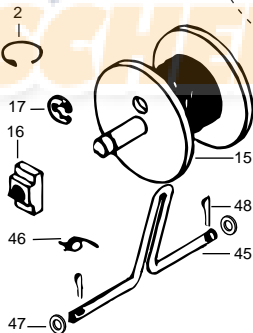

## DeckHand 20

Item	Part	Description
1	2370203	Cover DH-20
2	2303005	Pig Ring (2 .ea DH-20)
3	2372121	Screw-#8-18x 1-1/2 Stallgrd (2 .ea)
4	2372111	Screw-#8-18x3/4 Stallgrd (2 .ea)
■	2887800	Motor Assembly - DeckHand- Includes 6-13
6	2375400	Shrink Tube 1/4x1-3/4 (2 .ea)
8	350-154	Gear
9	990-077	Washer - Nylatron (2 .ea)
10	990-075	Washer - Steel
11	410-015	Cover- Housing
11a	337-015	Gasket
12	830-036	Screw - 10-32x.375 (4.ea)
13	788-030	Retaining Ring
14	2223455	Screw-#10-32x1/2 (3 .ea)
14a	2261718	Washer- Lock Star #10 Ext Tooth 3.ea)
15	2377900	Spool includes 60' rope
16	2370000	Bearing-Spool
17	2263010	E-Ring 3/8 Dia Shaft
18	2371900	Base- Mounting E-Coat
19	2374010	Switch-Momentary Anchor
20	2372130	Screw-#4-40x3/4 PPH (2 .ea)
21	2373100	Nut-Con/Mom Swt Anchor (2 .ea)
22	2372700	Spring-Anchor
23	2372900	Grommet-Anchor Cover Short (2 .ea)
24	2372910	Grommet-Anchor Cover Long (2 .ea)
25	2376300	Wire- Routing Clip (2 .ea)
■	2994803	Bag Assembly (includes 26-30)
26	2153501	Bolt- Mounting 3500 w/stallgd (4 .ea)
27	2301720	Mounting Washer-Rubber (6 .ea)
29	2151726	Washer 5/16 STD SS (4 .ea)
30	2153100	Nut 5/16 (4 .ea)
32	2378000	Anchor-Upper Half
33	2378100	Anchor-Lower Half
34	2372100	Screw #8-18x5/8 (8 .ea)
35	2372800	Keeper Block
36	2373600	Lock Pin-Anchor
38	2994804	Bag Assembly (Anchor plug & screws)
39	2374000	Switch-Control Anchor
40	2376500	Switch Housing (DH- 20)
41	2376510	Switch Plate
42	2372150	Screw-Switch Plate 6-20x1/2 (3 .ea)
43	2370700	Control Wire (DH-20)
44	2370602	Leadwire (DH- 20)
45	2371610	Rope Guide
46	2372710	Spring-Rope Guide
47	2151700	Washer- Eye Shaft (2 .ea)
48	2372615	Cotter Pin 3/32x3/4 (2 .ea)
49	2378204	Circuit Breaker
50	2372031	Tubing- Heat Shrink
52	2371412	Connecting Cable 14ga (DH-20)