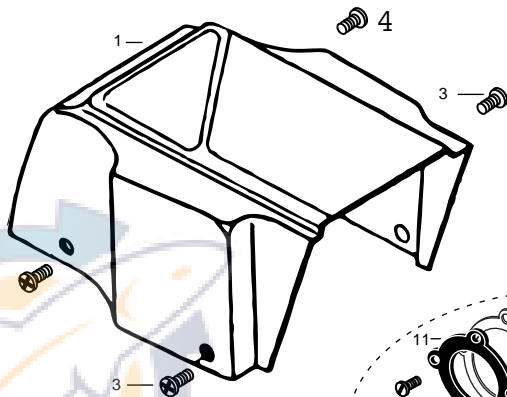

## DeckHand 20

Item	Part	Description
1	2370203	Cover DH-20
2	2303005	Pig Ring (2 .ea DH-20)
3	2372121	Screw-#8-18x 1-1/2 Stallgrd (2 .ea)
4	2372111	Screw-#8-18x3/4 Stallgrd (2 .ea)
■	2887800	Motor Assembly - DeckHand- Includes 6-13
6	2375400	Shrink Tube 1/4x1-3/4 (2 .ea)
8	350-154	Gear
9	990-077	Washer - Nylatron (2 .ea)
10	990-075	Washer - Steel
11	410-015	Cover- Housing
11a	337-015	Gasket
12	830-036	Screw - 10-32x.375 (4.ea)
13	788-030	Retaining Ring
14	2223455	Screw-#10-32x1/2 (3 .ea)
14a	2261718	Washer- Lock Star #10 Ext Tooth 3.ea)
15	2377900	Spool includes 60' rope
16	2370000	Bearing-Spool
17	2263010	E-Ring 3/8 Dia Shaft
18	2371900	Base- Mounting E-Coat
19	2374010	Switch-Momentary Anchor
20	2372130	Screw-#4-40x3/4 PPH (2 .ea)
21	2373100	Nut-Con/Mom Swt Anchor (2 .ea)
22	2372700	Spring-Anchor
23	2372900	Grommet-Anchor Cover Short (2 .ea)
24	2372910	Grommet-Anchor Cover Long (2 .ea)
25	2376300	Wire- Routing Clip (2 .ea)
■	2994803	Bag Assembly (includes 26-30)
26	2153501	Bolt- Mounting 3500 w/stallgd (4 .ea)
27	2301720	Mounting Washer-Rubber (6 .ea)
29	2151726	Washer 5/16 STD SS (4 .ea)
30	2153100	Nut 5/16 (4 .ea)
32	2378000	Anchor-Upper Half
33	2378100	Anchor-Lower Half
34	2372100	Screw #8-18x5/8 (8 .ea)
35	2372800	Keeper Block
36	2373600	Lock Pin-Anchor
38	2994804	Bag Assembly (Anchor plug & screws)
39	2374000	Switch-Control Anchor
40	2376500	Switch Housing (DH- 20)
41	2376510	Switch Plate
42	2372150	Screw-Switch Plate 6-20x1/2 (3 .ea)
43	2370700	Control Wire (DH-20)
44	2370602	Leadwire (DH- 20)
45	2371610	Rope Guide
46	2372710	Spring-Rope Guide
47	2151700	Washer- Eye Shaft (2 .ea)
48	2372615	Cotter Pin 3/32x3/4 (2 .ea)
49	2378204	Circuit Breaker
50	2372031	Tubing- Heat Shrink
52	2371412	Connecting Cable 14ga (DH-20)