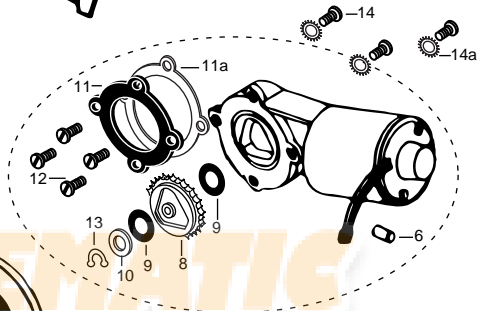

## DeckHand 20

Item	Part	Description
1	2370203	Cover DH-20
2	2303005	Pig Ring (2 .ea DH-20)
3	2372121	Screw-#8-18x 1-1/2 Stallgrd (2 .ea)
4	2372111	Screw-#8-18x3/4 Stallgrd (2 .ea)
■	2887800	Motor Assembly - DeckHand- Includes 6-13
6	2375400	Shrink Tube 1/4x1-3/4 (2 .ea)
8	350-154	Gear
9	990-077	Washer - Nylatron (2 .ea)
10	990-075	Washer - Steel
11	410-015	Cover- Housing
11a	337-015	Gasket
12	830-036	Screw - 10-32x.375 (4.ea)
13	788-030	Retaining Ring
14	2223455	Screw-#10-32x1/2 (3 .ea)
14a	2261718	Washer- Lock Star #10 Ext Tooth 3.ea)
15	2377900	Spool includes 60' rope
16	2370000	Bearing-Spool
17	2263010	E-Ring 3/8 Dia Shaft
18	2371900	Base- Mounting E-Coat
19	2374010	Switch-Momentary Anchor
20	2372130	Screw-#4-40x3/4 PPH (2 .ea)
21	2373100	Nut-Con/Mom Swt Anchor (2 .ea)
22	2372700	Spring-Anchor
23	2372900	Grommet-Anchor Cover Short (2 .ea)
24	2372910	Grommet-Anchor Cover Long (2 .ea)
25	2376300	Wire- Routing Clip (2 .ea)
■	2994803	Bag Assembly (includes 26-30)
26	2153501	Bolt- Mounting 3500 w/stallgd (4 .ea)
27	2301720	Mounting Washer-Rubber (6 .ea)
29	2151726	Washer 5/16 STD SS (4 .ea)
30	2153100	Nut 5/16 (4 .ea)
32	2378000	Anchor-Upper Half
33	2378100	Anchor-Lower Half
34	2372100	Screw #8-18x5/8 (8 .ea)
35	2372800	Keeper Block
36	2373600	Lock Pin-Anchor
38	2994804	Bag Assembly (Anchor plug & screws)
39	2374000	Switch-Control Anchor
40	2376500	Switch Housing (DH- 20)
41	2376510	Switch Plate
42	2372150	Screw-Switch Plate 6-20x1/2 (3 .ea)
43	2370700	Control Wire (DH-20)
44	2370602	Leadwire (DH- 20)
45	2371610	Rope Guide
46	2372710	Spring-Rope Guide
47	2151700	Washer- Eye Shaft (2 .ea)
48	2372615	Cotter Pin 3/32x3/4 (2 .ea)
49	2378204	Circuit Breaker
50	2372031	Tubing- Heat Shrink
52	2371412	Connecting Cable 14ga (DH-20)