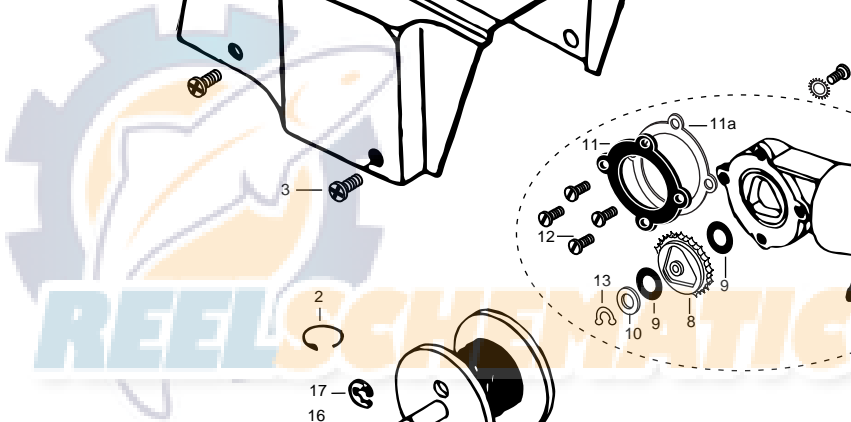

## DeckHand 20

Item	Part	Description
1	2370203	Cover DH-20
2	2303005	Pig Ring (2 .ea DH-20)
3	2372121	Screw-#8-18x 1-1/2 Stallgrd (2 .ea)
4	2372111	Screw-#8-18x3/4 Stallgrd (2 .ea)
■	2887800	Motor Assembly - DeckHand- Includes 6-13
6	2375400	Shrink Tube 1/4x1-3/4 (2 .ea)
8	350-154	Gear
9	990-077	Washer - Nylatron (2 .ea)
10	990-075	Washer - Steel
11	410-015	Cover- Housing
11a	337-015	Gasket
12	830-036	Screw - 10-32x.375 (4.ea)
13	788-030	Retaining Ring
14	2223455	Screw-#10-32x1/2 (3 .ea)
14a	2261718	Washer- Lock Star #10 Ext Tooth 3.ea)
15	2377900	Spool includes 60' rope
16	2370000	Bearing-Spool
17	2263010	E-Ring 3/8 Dia Shaft
18	2371900	Base- Mounting E-Coat
19	2374010	Switch-Momentary Anchor
20	2372130	Screw-#4-40x3/4 PPH (2 .ea)
21	2373100	Nut-Con/Mom Swt Anchor (2 .ea)
22	2372700	Spring-Anchor
23	2372900	Grommet-Anchor Cover Short (2 .ea)
24	2372910	Grommet-Anchor Cover Long (2 .ea)
25	2376300	Wire- Routing Clip (2 .ea)
■	2994803	Bag Assembly (includes 26-30)
26	2153501	Bolt- Mounting 3500 w/stallgd (4 .ea)
27	2301720	Mounting Washer-Rubber (6 .ea)
29	2151726	Washer 5/16 STD SS (4 .ea)
30	2153100	Nut 5/16 (4 .ea)
32	2378000	Anchor-Upper Half
33	2378100	Anchor-Lower Half
34	2372100	Screw #8-18x5/8 (8 .ea)
35	2372800	Keeper Block
36	2373600	Lock Pin-Anchor
38	2994804	Bag Assembly (Anchor plug & screws)
39	2374000	Switch-Control Anchor
40	2376500	Switch Housing (DH- 20)
41	2376510	Switch Plate
42	2372150	Screw-Switch Plate 6-20x1/2 (3 .ea)
43	2370700	Control Wire (DH-20)
44	2370602	Leadwire (DH- 20)
45	2371610	Rope Guide
46	2372710	Spring-Rope Guide
47	2151700	Washer- Eye Shaft (2 .ea)
48	2372615	Cotter Pin 3/32x3/4 (2 .ea)
49	2378204	Circuit Breaker
50	2372031	Tubing- Heat Shrink
52	2371412	Connecting Cable 14ga (DH-20)