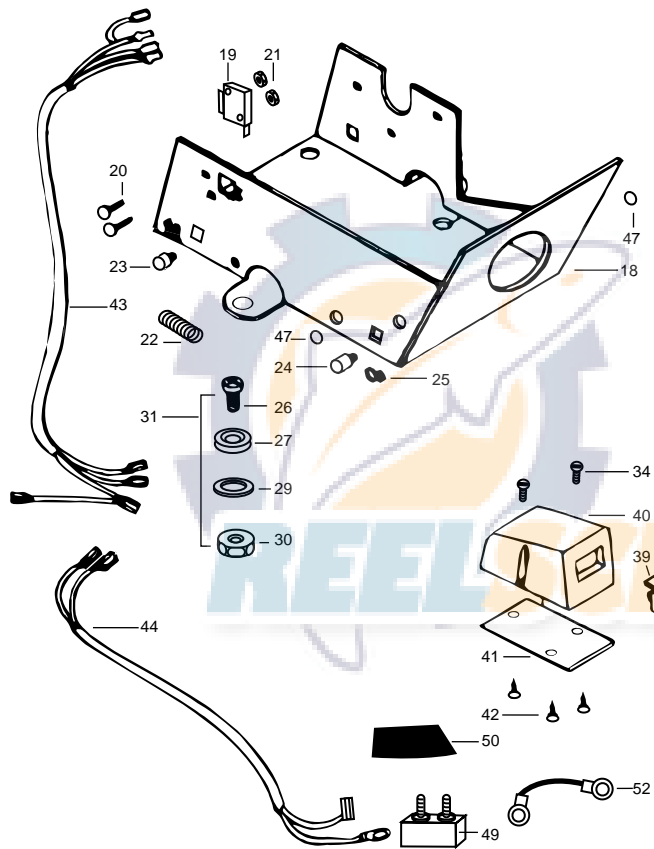

DeckHand 20  
2-year warranty

## DeckHand 20

Item	Part	Description
1	2370203	Cover DH-20
2	2303005	Pig Ring (2 .ea DH-20)
3	2372121	Screw-#8-18x 1-1/2 Stallgrd (2 .ea)
4	2372111	Screw-#8-18x3/4 Stallgrd (2 .ea)
■	2887800	Motor Assembly - DeckHand- Includes 6-13
6	2375400	Shrink Tube 1/4x1-3/4 (2 .ea)
8	350-154	Gear
9	990-077	Washer - Nylatron (2 .ea)
10	990-075	Washer - Steel
11	410-015	Cover- Housing
11a	337-015	Gasket
12	830-036	Screw - 10-32x.375 (4.ea)
13	788-030	Retaining Ring
14	2223455	Screw-#10-32x1/2 (3 .ea)
14a	2261718	Washer- Lock Star #10 Ext Tooth 3.ea)
15	2377900	Spool includes 60' rope
16	2370000	Bearing-Spool
17	2263010	E-Ring 3/8 Dia Shaft
18	2371900	Base- Mounting E-Coat
19	2374010	Switch-Momentary Anchor
20	2372130	Screw-#4-40x3/4 PPH (2 .ea)
21	2373100	Nut-Con/Mom Swt Anchor (2 .ea)
22	2372700	Spring-Anchor
23	2372900	Grommet-Anchor Cover Short (2 .ea)
24	2372910	Grommet-Anchor Cover Long (2 .ea)
25	2376300	Wire- Routing Clip (2 .ea)
■	2994803	Bag Assembly (includes 26-30)
26	2153501	Bolt- Mounting 3500 w/stallgd (4 .ea)
27	2301720	Mounting Washer-Rubber (6 .ea)
29	2151726	Washer 5/16 STD SS (4 .ea)
30	2153100	Nut 5/16 (4 .ea)
32	2378000	Anchor-Upper Half
33	2378100	Anchor-Lower Half
34	2372100	Screw #8-18x5/8 (8 .ea)
35	2372800	Keeper Block
36	2373600	Lock Pin-Anchor
38	2994804	Bag Assembly (Anchor plug & screws)
39	2374000	Switch-Control Anchor
40	2376500	Switch Housing (DH- 20)
41	2376510	Switch Plate
42	2372150	Screw-Switch Plate 6-20x1/2 (3 .ea)
43	2370700	Control Wire (DH-20)
44	2370602	Leadwire (DH- 20)
45	2371610	Rope Guide
46	2372710	Spring-Rope Guide
47	2151700	Washer- Eye Shaft (2 .ea)
48	2372615	Cotter Pin 3/32x3/4 (2 .ea)
49	2378204	Circuit Breaker
50	2372031	Tubing- Heat Shrink
52	2371412	Connecting Cable 14ga (DH-20)