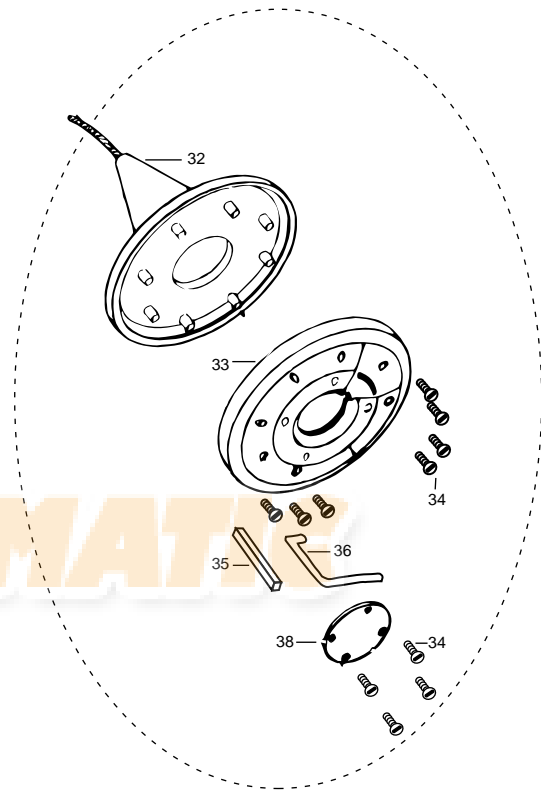

## DeckHand 20

Item	Part	Description
1	2370203	Cover DH-20
2	2303005	Pig Ring (2 .ea DH-20)
3	2372121	Screw-#8-18x 1-1/2 Stallgrd (2 .ea)
4	2372111	Screw-#8-18x3/4 Stallgrd (2 .ea)
■	2887800	Motor Assembly - DeckHand- Includes 6-13
6	2375400	Shrink Tube 1/4x1-3/4 (2 .ea)
8	350-154	Gear
9	990-077	Washer - Nylatron (2 .ea)
10	990-075	Washer - Steel
11	410-015	Cover- Housing
11a	337-015	Gasket
12	830-036	Screw - 10-32x.375 (4.ea)
13	788-030	Retaining Ring
14	2223455	Screw-#10-32x1/2 (3 .ea)
14a	2261718	Washer- Lock Star #10 Ext Tooth 3.ea)
15	2377900	Spool includes 60' rope
16	2370000	Bearing-Spool
17	2263010	E-Ring 3/8 Dia Shaft
18	2371900	Base- Mounting E-Coat
19	2374010	Switch-Momentary Anchor
20	2372130	Screw-#4-40x3/4 PPH (2 .ea)
21	2373100	Nut-Con/Mom Swt Anchor (2 .ea)
22	2372700	Spring-Anchor
23	2372900	Grommet-Anchor Cover Short (2 .ea)
24	2372910	Grommet-Anchor Cover Long (2 .ea)
25	2376300	Wire- Routing Clip (2 .ea)
■	2994803	Bag Assembly (includes 26-30)
26	2153501	Bolt- Mounting 3500 w/stallgd (4 .ea)
27	2301720	Mounting Washer-Rubber (6 .ea)
29	2151726	Washer 5/16 STD SS (4 .ea)
30	2153100	Nut 5/16 (4 .ea)
32	2378000	Anchor-Upper Half
33	2378100	Anchor-Lower Half
34	2372100	Screw #8-18x5/8 (8 .ea)
35	2372800	Keeper Block
36	2373600	Lock Pin-Anchor
38	2994804	Bag Assembly (Anchor plug & screws)
39	2374000	Switch-Control Anchor
40	2376500	Switch Housing (DH- 20)
41	2376510	Switch Plate
42	2372150	Screw-Switch Plate 6-20x1/2 (3 .ea)
43	2370700	Control Wire (DH-20)
44	2370602	Leadwire (DH- 20)
45	2371610	Rope Guide
46	2372710	Spring-Rope Guide
47	2151700	Washer- Eye Shaft (2 .ea)
48	2372615	Cotter Pin 3/32x3/4 (2 .ea)
49	2378204	Circuit Breaker
50	2372031	Tubing- Heat Shrink
52	2371412	Connecting Cable 14ga (DH-20)