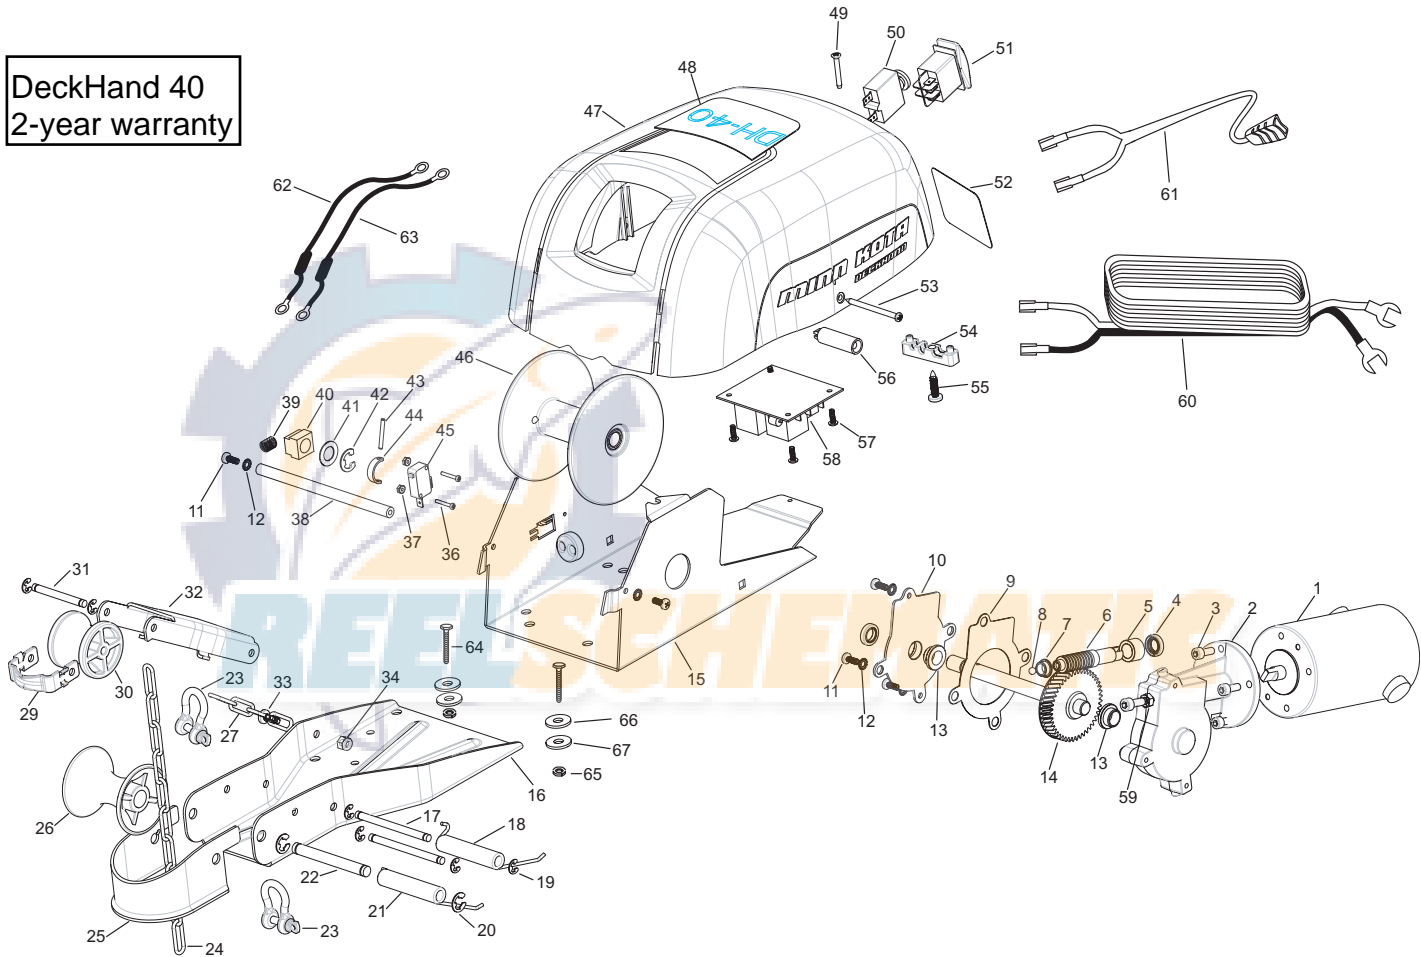

DeckHand 40
2-year warranty

DeckHand 40

Item Part Description

■	2997816	MOTOR/GEAR ASSEMBLY (Includes items 1-10,13,14)		
1	2377802	MOTOR		
2	2376502	GEAR BOX		
3	2373448	SCREW M6X1.0 X16mm [5 EA.]		
4	880-026	SEAL [2 EA.]		
5	2370041	BRONZE BUSHING		
6	2372238	WORM GEAR		
7	2377300	BRONZE BUSHING 3/8" SHAFT		
8	2376000	BALL-THRUST		
9	2376915	GASKET		
10	2376515	GEAR BOX COVER		
11	2223455	SCREW #10-32 X 1/2" [6 EA.]		
12	2261718	WASHER-#10 EXT. LW [6 EA.]		
13	2227304	BRONZE BUSHING 1/2" SHAFT [2 EA.]		
14	2372254	GEAR SHAFT		
15	2371901	BASE		
■	2998410	DAVIT ASSEMBLY (Includes items 16,22,25-34)		
16	2376505	DAVIT CHASSIS		
17	2372607	HINGE PIN [2 EA.]		
18	2372712	TORSION SPRING		
19	2013000	E-RING [6 EA.]		
20	2263010	E-RING [2 EA.]		
21	2372713	TORSION SPRING		
22	2372606	AXLE PIN		
23	2370806	SHACKLE [2 EA.]		
24	2370820	CHAIN		
25	2371613	LOWER LINE GUIDE		
26	2372311	ROLLER-LARGE		
27	2370801	SAFETY LANYARD		
29	2371614	UPPER LINE GUIDE		
30	2372306	ROLLER-SMALL		
31	2372601	AXLE PIN		
32	2374210	LIFTING ARM		
33	2373402	SCREW-1/4-20X5/8"		
34	2263103	NUT- 1/4" NYLOC		
35	2373200	ROPE STOP		
36	2372130	SCREW-#4-40 X 3/4" [2 EA.]		
37	2373100	NUT-#4-40 KEPS [2 EA.]		
38	2371612	LINE GUIDE		
39	2372700	COIL SPRING		
40	2370001	SPOOL BEARING		
41	990-051	WASHER		
42	788-040	E-RING		
43	2092600	DRIVE PIN		
44	2372630	PIN KEEPER		
45	2374010	SWITCH		
46	2377901	SPOOL W/ROPE		
47	2370202	COVER		
48	2375505	DECAL-TOP COVER		
49	2372123	SCREW-#8-32 X 1/8"		
50	2378203	CIRCUIT BREAKER		
51	2374001	SWITCH		
52	2375504	DECAL- MFR. NOTICE		
53	2372122	SCREW-#10-16 X 2 1/2" [2 EA.]		
54	2222905	STRAIN RELIEF		
55	2373446	SCREW- 1/4-20 X 1" [2 EA.]		
56	2372920	STANDOFF [2 EA.]		
57	2372100	SCREW- #8-10 X 5/8"[4 EA.]		
58	2378225	CIRCUIT BOARD ASSEMBLY		
59	2373105	HEX NUT M6X1.0		
60	2090601	LEADWIRE		
			61	2370703 CONTROL CORD
			62	2370704 JUMPER WIRE #20GA BLUE
			63	2370706 JUMPER WIRE #10GA RED
			■	2994853 BAG ASSEMBLY
			64	2153501 5/16" -18 BOLT [8 EA.]
			65	2153100 NUT- 5/16-18" [8 EA.]
			66	2301720 WASHER RUBBER [8 EA.]
			67	2151726 WASHER 5/16" [8 EA.]