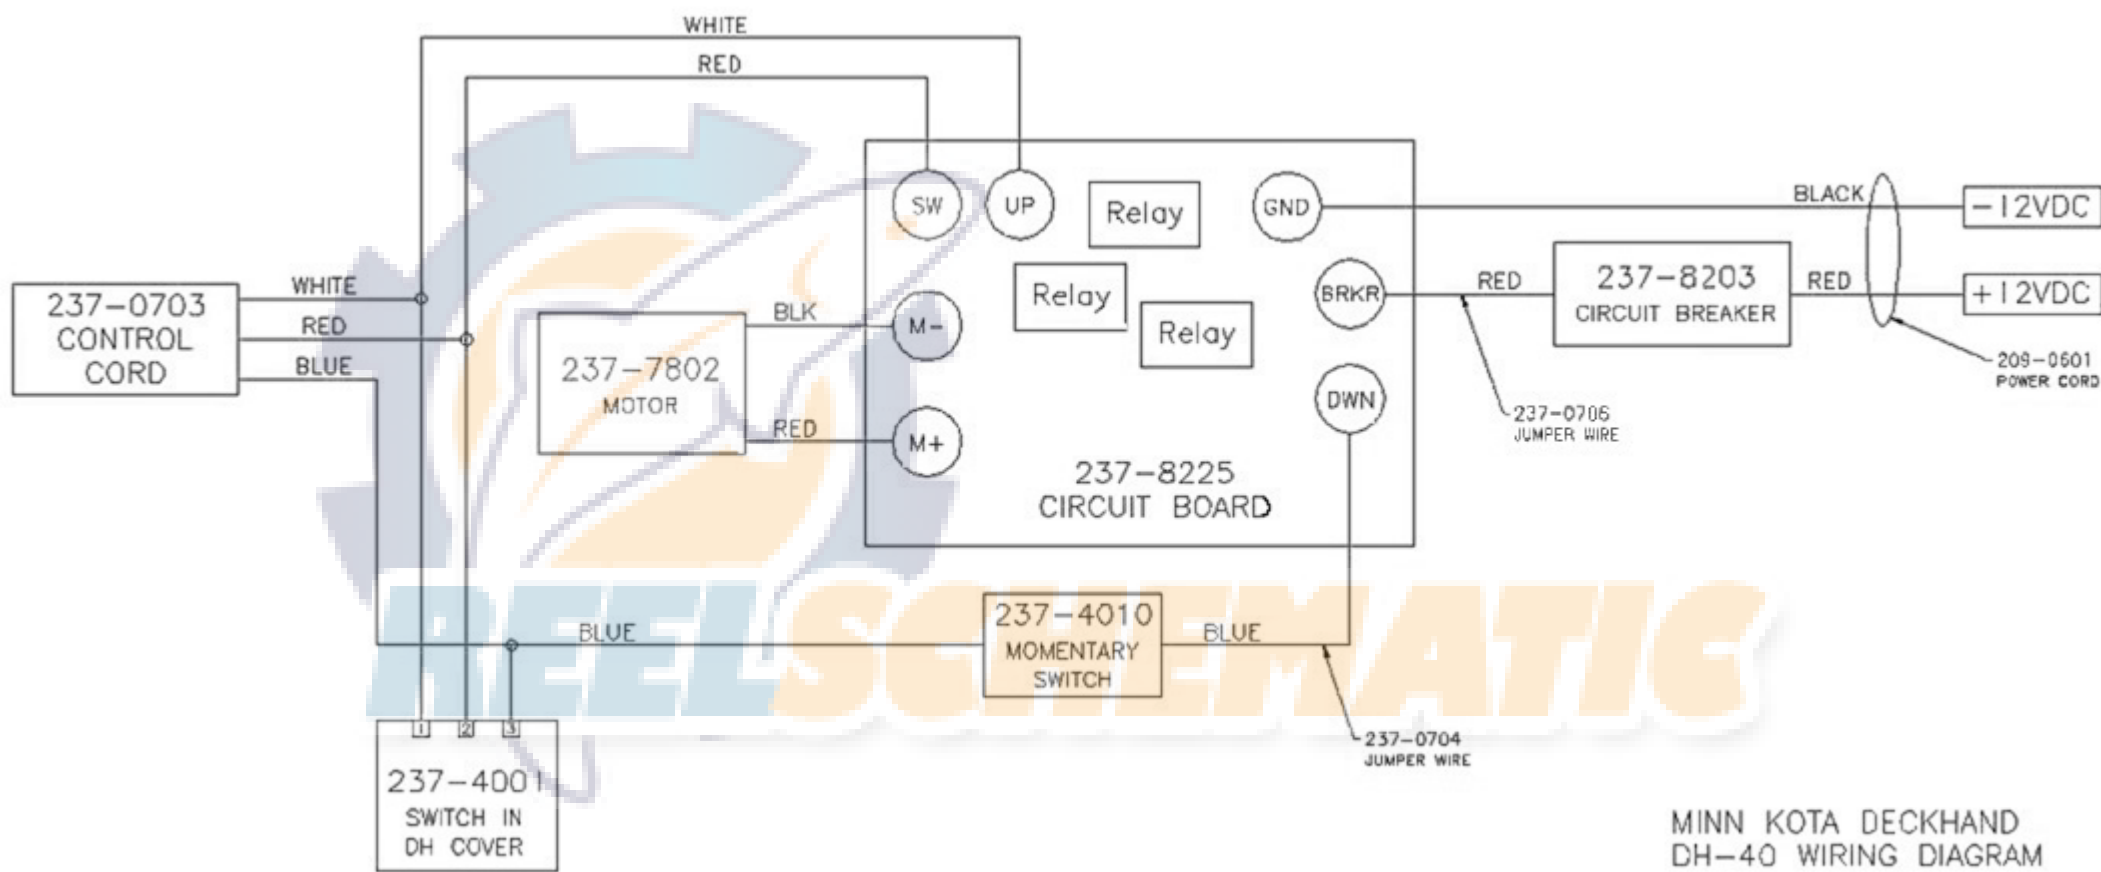

DeckHand 40
2-year warranty

DeckHand 40

Item Part Description

■	2997816	MOTOR/GEAR ASSEMBLY (Includes items 1-10,13,14)		
1	2377802	MOTOR		
2	2376502	GEAR BOX		
3	2373448	SCREW M6X1.0 X16mm [5 EA.]		
4	880-026	SEAL [2 EA.]		
5	2370041	BRONZE BUSHING		
6	2372238	WORM GEAR		
7	2377300	BRONZE BUSHING 3/8" SHAFT		
8	2376000	BALL-THRUST		
9	2376915	GASKET		
10	2376515	GEAR BOX COVER		
11	2223455	SCREW #10-32 X 1/2" [6 EA.]		
12	2261718	WASHER-#10 EXT. LW [6 EA.]		
13	2227304	BRONZE BUSHING 1/2" SHAFT [2 EA.]		
14	2372254	GEAR SHAFT		
15	2371901	BASE		
■	2998410	DAVIT ASSEMBLY (Includes items 16,22,25-34)		
16	2376505	DAVIT CHASSIS		
17	2372607	HINGE PIN [2 EA.]		
18	2372712	TORSION SPRING		
19	2013000	E-RING [6 EA.]		
20	2263010	E-RING [2 EA.]		
21	2372713	TORSION SPRING		
22	2372606	AXLE PIN		
23	2370806	SHACKLE [2 EA.]		
24	2370820	CHAIN		
25	2371613	LOWER LINE GUIDE		
26	2372311	ROLLER-LARGE		
27	2370801	SAFETY LANYARD		
29	2371614	UPPER LINE GUIDE		
30	2372306	ROLLER-SMALL		
31	2372601	AXLE PIN		
32	2374210	LIFTING ARM		
33	2373402	SCREW-1/4-20X5/8"		
34	2263103	NUT- 1/4" NYLOC		
35	2373200	ROPE STOP		
36	2372130	SCREW-#4-40 X 3/4" [2 EA.]		
37	2373100	NUT-#4-40 KEPS [2 EA.]		
38	2371612	LINE GUIDE		
39	2372700	COIL SPRING		
40	2370001	SPOOL BEARING		
41	990-051	WASHER		
42	788-040	E-RING		
43	2092600	DRIVE PIN		
44	2372630	PIN KEEPER		
45	2374010	SWITCH		
46	2377901	SPOOL W/ROPE		
47	2370202	COVER		
48	2375505	DECAL-TOP COVER		
49	2372123	SCREW-#8-32 X 1/8"		
50	2378203	CIRCUIT BREAKER		
51	2374001	SWITCH		
52	2375504	DECAL- MFR. NOTICE		
53	2372122	SCREW-#10-16 X 2 1/2" [2 EA.]		
54	2222905	STRAIN RELIEF		
55	2373446	SCREW- 1/4-20 X 1" [2 EA.]		
56	2372920	STANDOFF [2 EA.]		
57	2372100	SCREW- #8-10 X 5/8"[4 EA.]		
58	2378225	CIRCUIT BOARD ASSEMBLY		
59	2373105	HEX NUT M6X1.0		
60	2090601	LEADWIRE		
			61	2370703 CONTROL CORD
			62	2370704 JUMPER WIRE #20GA BLUE
			63	2370706 JUMPER WIRE #10GA RED
			■	2994853 BAG ASSEMBLY
			64	2153501 5/16" -18 BOLT [8 EA.]
			65	2153100 NUT- 5/16-18" [8 EA.]
			66	2301720 WASHER RUBBER [8 EA.]
			67	2151726 WASHER 5/16" [8 EA.]