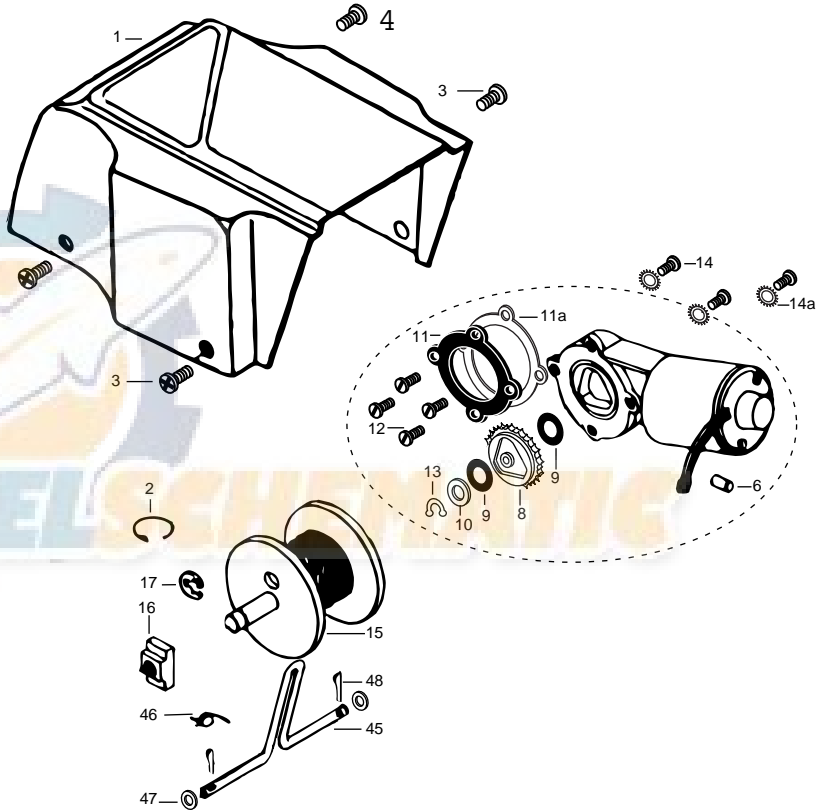

## DeckHand 20

Item	Part	Description
1	2370203	Cover DH-20
2	2303005	Pig Ring (2 .ea DH-20)
3	2372121	Screw-#8-18x 1-1/2 Stallgrd (2 .ea)
4	2372111	Screw-#8-18x3/4 Stallgrd (2 .ea)
■	2887800	Motor Assembly - DeckHand- Includes 6-13
6	2375400	Shrink Tube 1/4x1-3/4 (2 .ea)
8	350-154	Gear
9	990-077	Washer - Nylatron (2 .ea)
10	990-075	Washer - Steel
11	410-015	Cover- Housing
11a	337-015	Gasket
12	830-036	Screw - 10-32x.375 (4.ea)
13	788-030	Retaining Ring
14	2223455	Screw-#10-32x1/2 (3 .ea)
14a	2261718	Washer- Lock Star #10 Ext Tooth 3.ea)
15	2377900	Spool includes 60' rope
16	2370000	Bearing-Spool
17	2263010	E-Ring 3/8 Dia Shaft
18	2371900	Base- Mounting E-Coat
19	2374010	Switch-Momentary Anchor
20	2372130	Screw-#4-40x3/4 PPH (2 .ea)
21	2373100	Nut-Con/Mom Swt Anchor (2 .ea)
22	2372700	Spring-Anchor
23	2372900	Grommet-Anchor Cover Short (2 .ea)
24	2372910	Grommet-Anchor Cover Long (2 .ea)
25	2376300	Wire- Routing Clip (2 .ea)
■	2994803	Bag Assembly (includes 26-30)
26	2153501	Bolt- Mounting 3500 w/stallgd (4 .ea)
27	2301720	Mounting Washer-Rubber (6 .ea)
29	2151726	Washer 5/16 STD SS (4 .ea)
30	2153100	Nut 5/16 (4 .ea)
32	2378000	Anchor-Upper Half
33	2378100	Anchor-Lower Half
34	2372100	Screw #8-18x5/8 (8 .ea)
35	2372800	Keeper Block
36	2373600	Lock Pin-Anchor
38	2994804	Bag Assembly (Anchor plug & screws)
39	2374000	Switch-Control Anchor
40	2376500	Switch Housing (DH- 20)
41	2376510	Switch Plate
42	2372150	Screw-Switch Plate 6-20x1/2 (3 .ea)
43	2370700	Control Wire (DH-20)
44	2370602	Leadwire (DH- 20)
45	2371610	Rope Guide
46	2372710	Spring-Rope Guide
47	2151700	Washer- Eye Shaft (2 .ea)
48	2372615	Cotter Pin 3/32x3/4 (2 .ea)
49	2378204	Circuit Breaker
50	2372031	Tubing- Heat Shrink
52	2371412	Connecting Cable 14ga (DH-20)