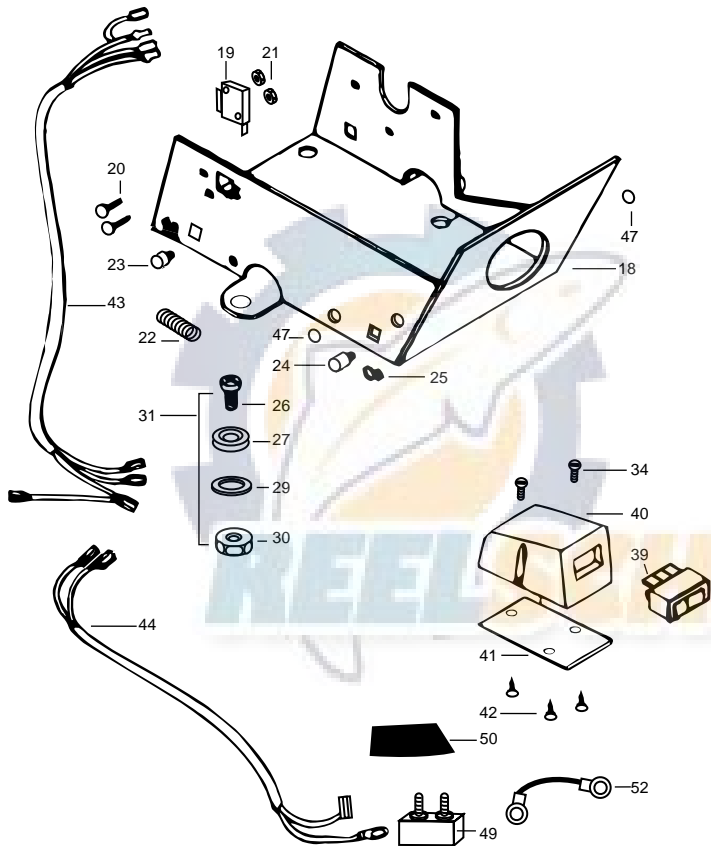

## DeckHand 20

Item	Part	Description
1	2370203	Cover DH-20
2	2303005	Pig Ring (2 .ea DH-20)
3	2372121	Screw-#8-18x 1-1/2 Stallgrd (2 .ea)
4	2372111	Screw-#8-18x3/4 Stallgrd (2 .ea)
■	2887800	Motor Assembly - DeckHand- Includes 6-13
6	2375400	Shrink Tube 1/4x1-3/4 (2 .ea)
8	350-154	Gear
9	990-077	Washer - Nylatron (2 .ea)
10	990-075	Washer - Steel
11	410-015	Cover- Housing
11a	337-015	Gasket
12	830-036	Screw - 10-32x.375 (4.ea)
13	788-030	Retaining Ring
14	2223455	Screw-#10-32x1/2 (3 .ea)
14a	2261718	Washer- Lock Star #10 Ext Tooth 3.ea)
15	2377900	Spool includes 60' rope
16	2370000	Bearing-Spool
17	2263010	E-Ring 3/8 Dia Shaft
18	2371900	Base- Mounting E-Coat
19	2374010	Switch-Momentary Anchor
20	2372130	Screw-#4-40x3/4 PPH (2 .ea)
21	2373100	Nut-Con/Mom Swt Anchor (2 .ea)
22	2372700	Spring-Anchor
23	2372900	Grommet-Anchor Cover Short (2 .ea)
24	2372910	Grommet-Anchor Cover Long (2 .ea)
25	2376300	Wire- Routing Clip (2 .ea)
■	2994803	Bag Assembly (includes 26-30)
26	2153501	Bolt- Mounting 3500 w/stallgd (4 .ea)
27	2301720	Mounting Washer-Rubber (6 .ea)
29	2151726	Washer 5/16 STD SS (4 .ea)
30	2153100	Nut 5/16 (4 .ea)
32	2378000	Anchor-Upper Half
33	2378100	Anchor-Lower Half
34	2372100	Screw #8-18x5/8 (8 .ea)
35	2372800	Keeper Block
36	2373600	Lock Pin-Anchor
38	2994804	Bag Assembly (Anchor plug & screws)
39	2374000	Switch-Control Anchor
40	2376500	Switch Housing (DH- 20)
41	2376510	Switch Plate
42	2372150	Screw-Switch Plate 6-20x1/2 (3 .ea)
43	2370700	Control Wire (DH-20)
44	2370602	Leadwire (DH- 20)
45	2371610	Rope Guide
46	2372710	Spring-Rope Guide
47	2151700	Washer- Eye Shaft (2 .ea)
48	2372615	Cotter Pin 3/32x3/4 (2 .ea)
49	2378204	Circuit Breaker
50	2372031	Tubing- Heat Shrink
52	2371412	Connecting Cable 14ga (DH-20)