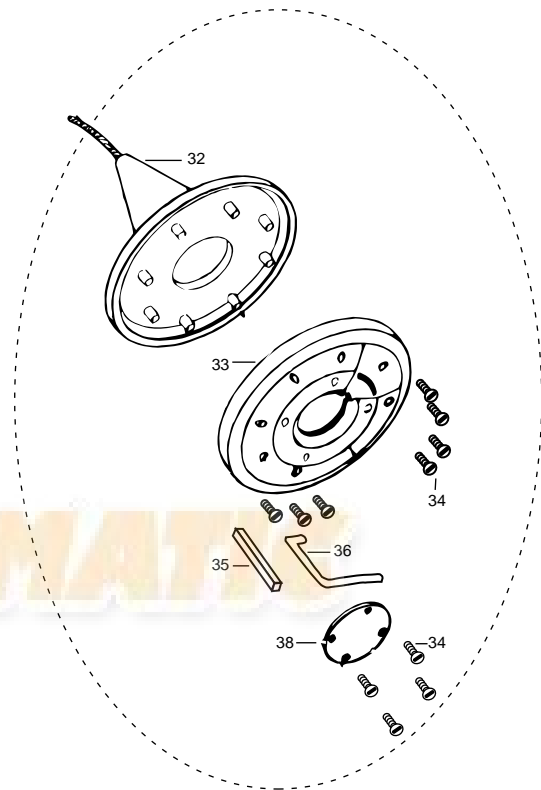

## DeckHand 20

Item	Part	Description
1	2370203	Cover DH-20
2	2303005	Pig Ring (2 .ea DH-20)
3	2372121	Screw-#8-18x 1-1/2 Stallgrd (2 .ea)
4	2372111	Screw-#8-18x3/4 Stallgrd (2 .ea)
■	2887800	Motor Assembly - DeckHand- Includes 6-13
6	2375400	Shrink Tube 1/4x1-3/4 (2 .ea)
8	350-154	Gear
9	990-077	Washer - Nylatron (2 .ea)
10	990-075	Washer - Steel
11	410-015	Cover- Housing
11a	337-015	Gasket
12	830-036	Screw - 10-32x.375 (4.ea)
13	788-030	Retaining Ring
14	2223455	Screw-#10-32x1/2 (3 .ea)
14a	2261718	Washer- Lock Star #10 Ext Tooth 3.ea)
15	2377900	Spool includes 60' rope
16	2370000	Bearing-Spool
17	2263010	E-Ring 3/8 Dia Shaft
18	2371900	Base- Mounting E-Coat
19	2374010	Switch-Momentary Anchor
20	2372130	Screw-#4-40x3/4 PPH (2 .ea)
21	2373100	Nut-Con/Mom Swt Anchor (2 .ea)
22	2372700	Spring-Anchor
23	2372900	Grommet-Anchor Cover Short (2 .ea)
24	2372910	Grommet-Anchor Cover Long (2 .ea)
25	2376300	Wire- Routing Clip (2 .ea)
■	2994803	Bag Assembly (includes 26-30)
26	2153501	Bolt- Mounting 3500 w/stallgd (4 .ea)
27	2301720	Mounting Washer-Rubber (6 .ea)
29	2151726	Washer 5/16 STD SS (4 .ea)
30	2153100	Nut 5/16 (4 .ea)
32	2378000	Anchor-Upper Half
33	2378100	Anchor-Lower Half
34	2372100	Screw #8-18x5/8 (8 .ea)
35	2372800	Keeper Block
36	2373600	Lock Pin-Anchor
38	2994804	Bag Assembly (Anchor plug & screws)
39	2374000	Switch-Control Anchor
40	2376500	Switch Housing (DH- 20)
41	2376510	Switch Plate
42	2372150	Screw-Switch Plate 6-20x1/2 (3 .ea)
43	2370700	Control Wire (DH-20)
44	2370602	Leadwire (DH- 20)
45	2371610	Rope Guide
46	2372710	Spring-Rope Guide
47	2151700	Washer- Eye Shaft (2 .ea)
48	2372615	Cotter Pin 3/32x3/4 (2 .ea)
49	2378204	Circuit Breaker
50	2372031	Tubing- Heat Shrink
52	2371412	Connecting Cable 14ga (DH-20)