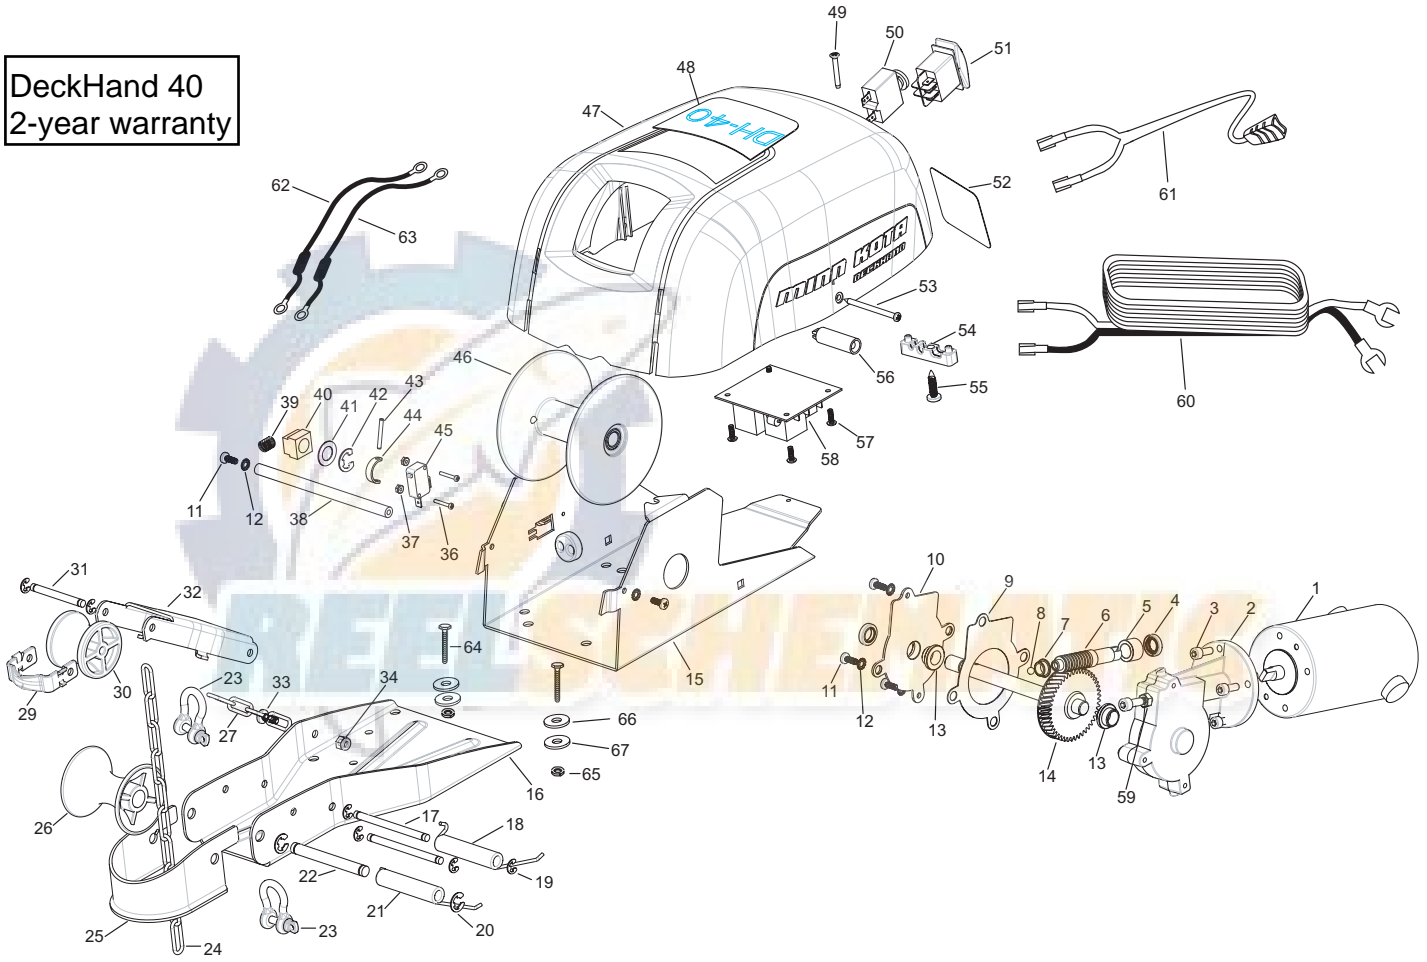

DeckHand 40
2-year warranty

DeckHand 40

Item Part Description

■	2997816	MOTOR/GEAR ASSEMBLY (Includes items 1-10,13,14)		
1	2377802	MOTOR		
2	2376502	GEAR BOX		
3	2373448	SCREW M6X1.0 X16mm [5 EA.]		
4	880-026	SEAL [2 EA.]		
5	2370041	BRONZE BUSHING		
6	2372238	WORM GEAR		
7	2377300	BRONZE BUSHING 3/8" SHAFT		
8	2376000	BALL-THRUST		
9	2376915	GASKET		
10	2376515	GEAR BOX COVER		
11	2223455	SCREW #10-32 X 1/2" [6 EA.]		
12	2261718	WASHER-#10 EXT. LW [6 EA.]		
13	2227304	BRONZE BUSHING 1/2" SHAFT [2 EA.]		
14	2372254	GEAR SHAFT		
15	2371901	BASE		
■	2998410	DAVIT ASSEMBLY (Includes items 16-22,25-34)		
16	2376505	DAVIT CHASSIS		
17	2372607	HINGE PIN [2 EA.]		
18	2372712	TORSION SPRING		
19	2013000	E-RING [6 EA.]		
20	2263010	E-RING [2 EA.]		
21	2372713	TORSION SPRING		
22	2372606	AXLE PIN		
23	2370806	SHACKLE [2 EA.]		
24	2370820	CHAIN		
25	2371613	LOWER LINE GUIDE		
26	2372311	ROLLER-LARGE		
27	2370801	SAFETY LANYARD		
29	2371614	UPPER LINE GUIDE		
30	2372306	ROLLER-SMALL		
31	2372601	AXLE PIN		
32	2374210	LIFTING ARM		
33	2373402	SCREW-1/4-20X5/8"		
34	2263103	NUT- 1/4" NYLOC		
35	2373200	ROPE STOP		
36	2372130	SCREW-#4-40 X 3/4" [2 EA.]		
37	2373100	NUT-#4-40 KEPS [2 EA.]		
38	2371612	LINE GUIDE		
39	2372700	COIL SPRING		
40	2370001	SPOOL BEARING		
41	990-051	WASHER		
42	788-040	E-RING		
43	2092600	DRIVE PIN		
44	2372630	PIN KEEPER		
45	2374010	SWITCH		
46	2377901	SPOOL W/ROPE	61	2370703 CONTROL CORD
47	2370202	COVER	62	2370704 JUMPER WIRE #20GA BLUE
48	2375505	DECAL-TOP COVER	63	2370706 JUMPER WIRE #10GA RED
49	2372123	SCREW-#8-32 X 1/8"	■	2994853 BAG ASSEMBLY
50	2378203	CIRCUIT BREAKER	64	2153501 5/16" -18 BOLT [8 EA.]
51	2374001	SWITCH	65	2153100 NUT- 5/16-18" [8 EA.]
52	2375504	DECAL- MFR. NOTICE	66	2301720 WASHER RUBBER [8 EA.]
53	2372122	SCREW-#10-16 X 2 1/2" [2 EA.]	67	2151726 WASHER 5/16" [8 EA.]
54	2222905	STRAIN RELIEF		
55	2373446	SCREW- 1/4-20 X 1" [2.EA]		
56	2372920	STANDOFF [2 EA.]		
57	2372100	SCREW- #8-10 X 5/8"[4 EA.]		
58	2378225	CIRCUIT BOARD ASSEMBLY		
59	2373105	HEX NUT M6X1.0		
60	2090601	LEADWIRE		