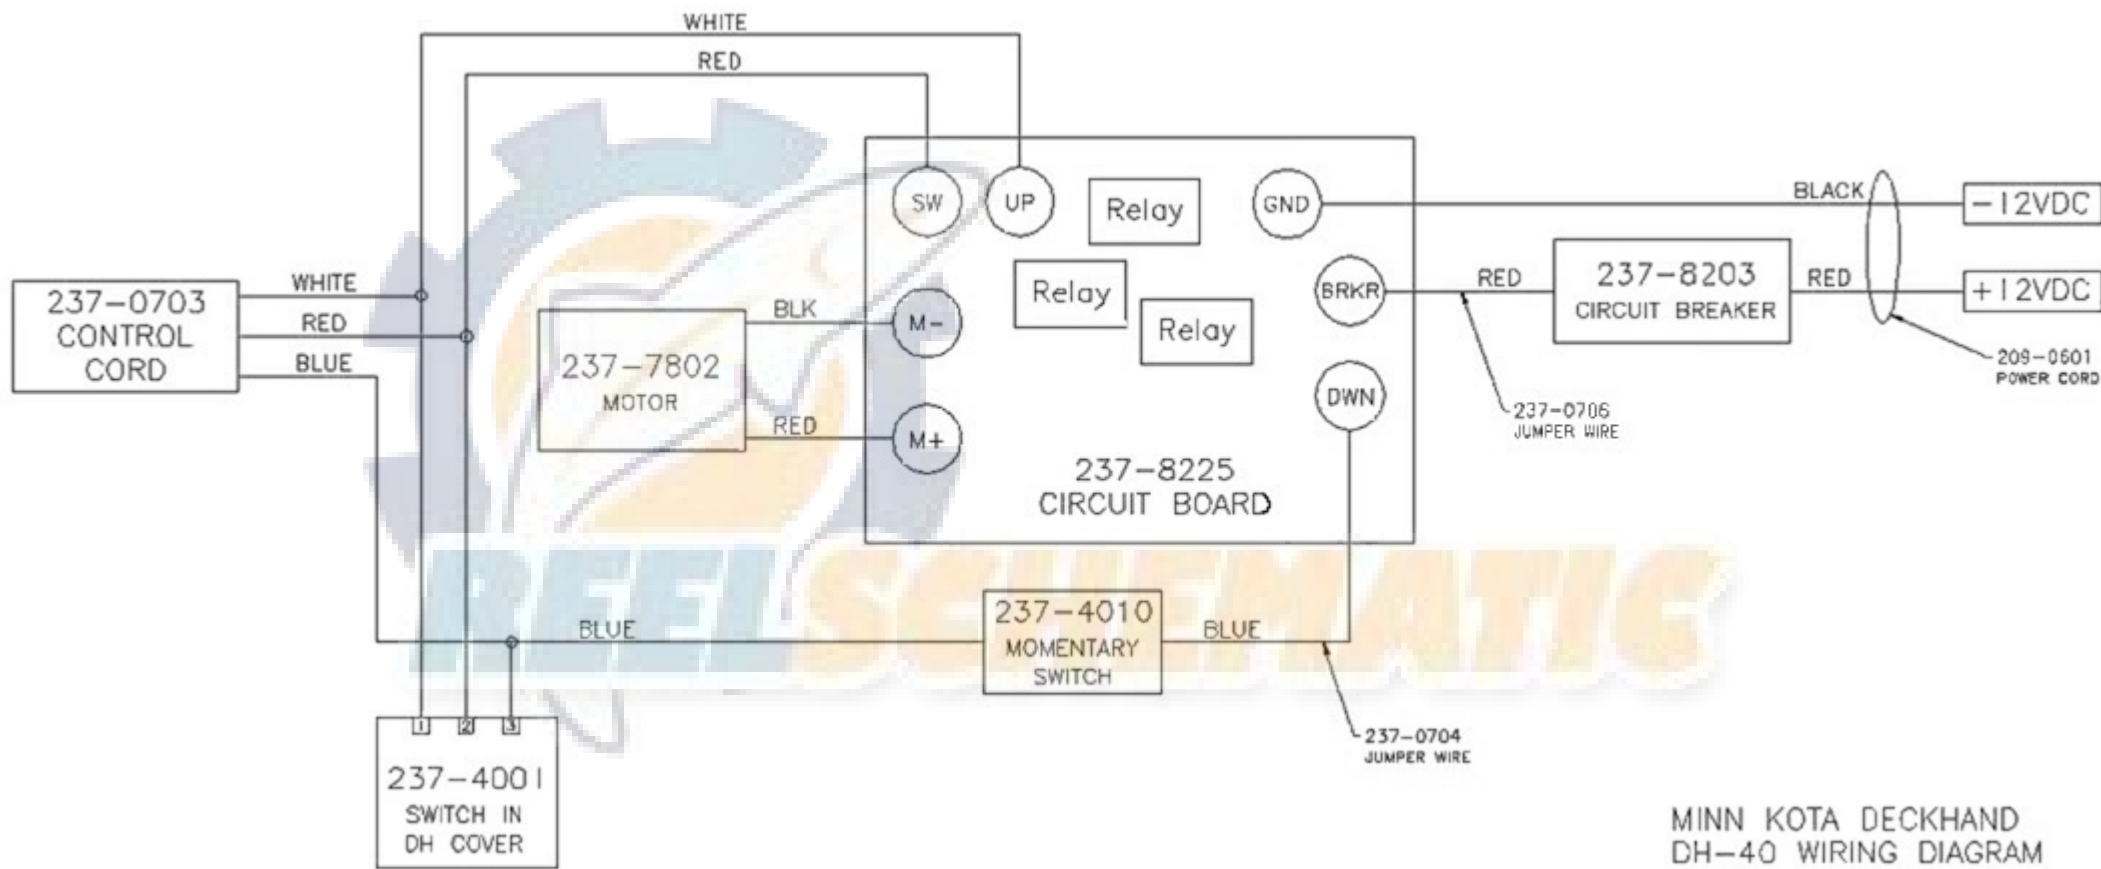

DeckHand 40
2-year warranty

DeckHand 40

Item Part Description

■	2997816	MOTOR/GEAR ASSEMBLY (Includes items 1-10,13,14)		
1	2377802	MOTOR		
2	2376502	GEAR BOX		
3	2373448	SCREW M6X1.0 X16mm [5 EA.]		
4	880-026	SEAL [2 EA.]		
5	2370041	BRONZE BUSHING		
6	2372238	WORM GEAR		
7	2377300	BRONZE BUSHING 3/8" SHAFT		
8	2376000	BALL-THRUST		
9	2376915	GASKET		
10	2376515	GEAR BOX COVER		
11	2223455	SCREW #10-32 X 1/2" [6 EA.]		
12	2261718	WASHER-#10 EXT. LW [6 EA.]		
13	2227304	BRONZE BUSHING 1/2" SHAFT [2 EA.]		
14	2372254	GEAR SHAFT		
15	2371901	BASE		
■	2998410	DAVIT ASSEMBLY (Includes items 16-22,25-34)		
16	2376505	DAVIT CHASSIS		
17	2372607	HINGE PIN [2 EA.]		
18	2372712	TORSION SPRING		
19	2013000	E-RING [6 EA.]		
20	2263010	E-RING [2 EA.]		
21	2372713	TORSION SPRING		
22	2372606	AXLE PIN		
23	2370806	SHACKLE [2 EA.]		
24	2370820	CHAIN		
25	2371613	LOWER LINE GUIDE		
26	2372311	ROLLER-LARGE		
27	2370801	SAFETY LANYARD		
29	2371614	UPPER LINE GUIDE		
30	2372306	ROLLER-SMALL		
31	2372601	AXLE PIN		
32	2374210	LIFTING ARM		
33	2373402	SCREW-1/4-20X5/8"		
34	2263103	NUT- 1/4" NYLOC		
35	2373200	ROPE STOP		
36	2372130	SCREW-#4-40 X 3/4" [2 EA.]		
37	2373100	NUT-#4-40 KEPS [2 EA.]		
38	2371612	LINE GUIDE		
39	2372700	COIL SPRING		
40	2370001	SPOOL BEARING		
41	990-051	WASHER		
42	788-040	E-RING		
43	2092600	DRIVE PIN		
44	2372630	PIN KEEPER		
45	2374010	SWITCH		
46	2377901	SPOOL W/ROPE	61	2370703 CONTROL CORD
47	2370202	COVER	62	2370704 JUMPER WIRE #20GA BLUE
48	2375505	DECAL-TOP COVER	63	2370706 JUMPER WIRE #10GA RED
49	2372123	SCREW-#8-32 X 1/8"	■	2994853 BAG ASSEMBLY
50	2378203	CIRCUIT BREAKER	64	2153501 5/16" -18 BOLT [8 EA.]
51	2374001	SWITCH	65	2153100 NUT- 5/16-18" [8 EA.]
52	2375504	DECAL- MFR. NOTICE	66	2301720 WASHER RUBBER [8 EA.]
53	2372122	SCREW-#10-16 X 2 1/2" [2 EA.]	67	2151726 WASHER 5/16" [8 EA.]
54	2222905	STRAIN RELIEF		
55	2373446	SCREW- 1/4-20 X 1" [2.EA]		
56	2372920	STANDOFF [2 EA.]		
57	2372100	SCREW- #8-10 X 5/8"[4 EA.]		
58	2378225	CIRCUIT BOARD ASSEMBLY		
59	2373105	HEX NUT M6X1.0		
60	2090601	LEADWIRE		