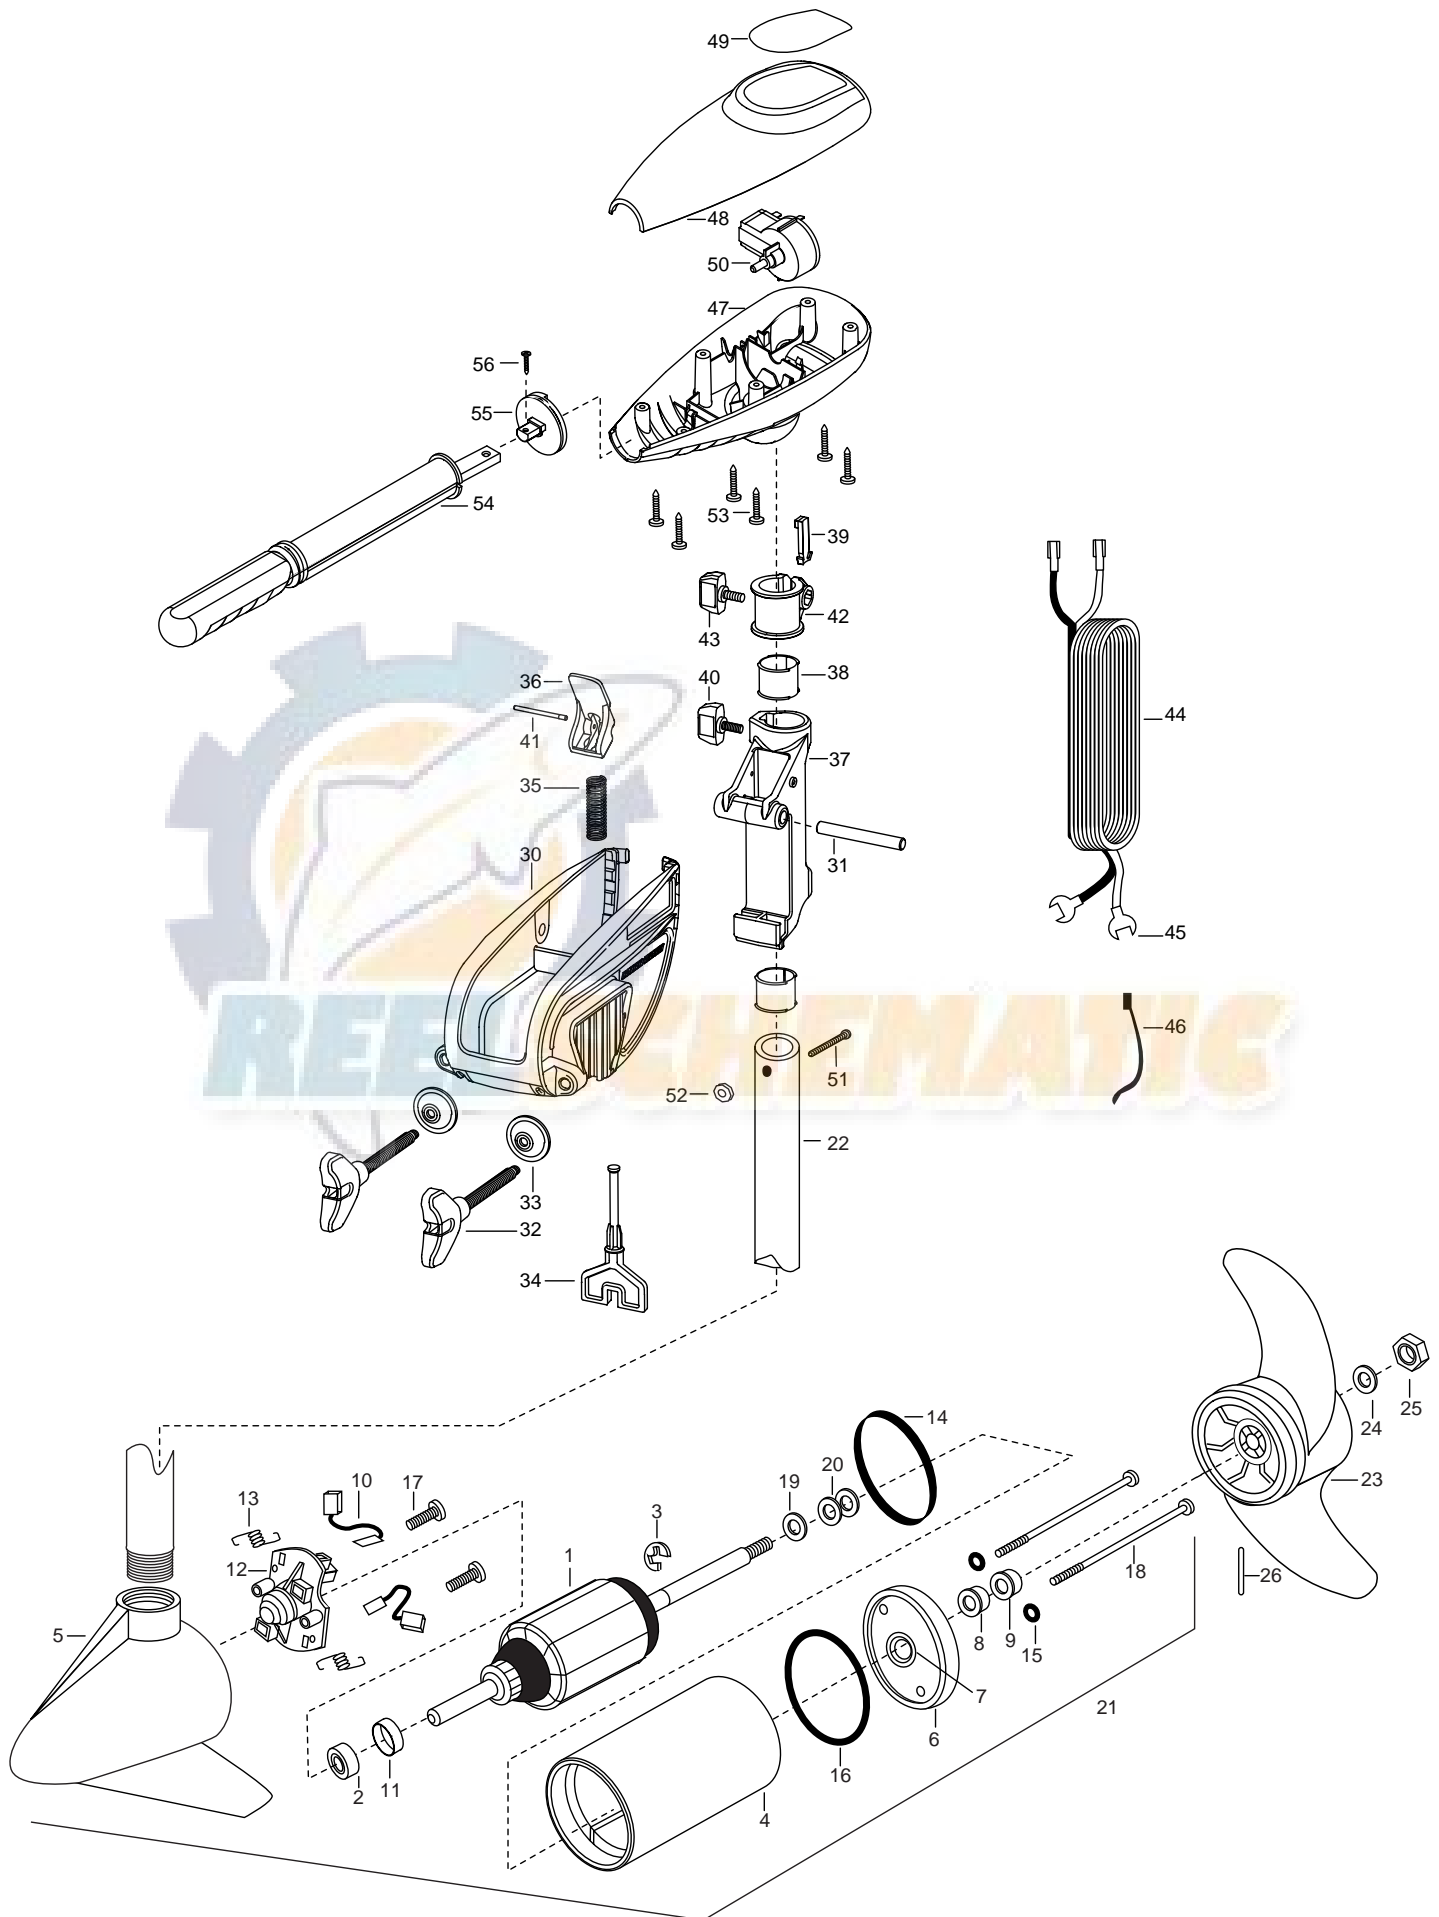

ENDURA 46
42" or 36" SHAFT
46 LBS. THRUST
12 VOLT 42 AMPS

for use with "WWAF" serial numbers
2-year warranty from the date of purchase

1	2-100-116	ARMATURE ASSEMBLY 12V 3.62 FW	■	2771818	BRACKET & HINGE ASSEMBLY (INCLUDES- 30—41)
2	140-010	BEARING- BALL	■	2771910	BRACKET ASSEMBLY (INCLUDES- 30,32,33)
3	788-015	RETAINING RING	*30	2061910	BRACKET
4	2-200-101	CENTER HOUSING ASSEMBLY-	31	2060510	PIN-HINGE
5	2-300-196	BRUSH END HOUSING ASSEMBLY 3.62 SPCO 36"	■	2881300	SCREW-CLAMP, WASHER, RETAINER KIT [2.EA]
	2-300-195	BRUSH END HOUSING ASSEMBLY 3.62 SPCO 42"	*32	2061300	SCREW-CLAMP [2.EA]
6	2-400-101	PLAIN END HOUSING ASSEMBLY	*33	2011710	WASHER-CLAMP SCREW [2.EA]
7	144-049	BEARING- FLANGE ,SERVICE ONLY	34	2063605	T-BAR, PLASTIC
8	880-003	SEAL	35	2062706	SPRING- T-BAR
9	880-006	SEAL WITH SHIELD	36	2067201	LEVER-TILT BLACK
10	188-036	BRUSH ASSEMBLY [2.EA]	37	2061810	HINGE-PLASTIC
11	725-050	BRUSH RETENTION- PAPER TUBE	38	2037301	BUSHING-HINGE [2.EA]
12	738-036	BRUSH PLATE WITH HOLDER	39	2062800	TENSION BLOCK-SNAP IN
13	975-040	SPRING- TORSION [2.EA]	40	2011385	SCREW, TENSION/KNOB
14	337-036	GASKET	41	2060515	PIN, TILT LEVER
15	701-008	O-RING [2.EA]	42	2061520	COLLAR-DEPTH
16	701-081	O-RING	43	2011365	SCREW-COLLAR/NEW KNOB
17	830-007	SCREW- # 8-32 [2.EA]	44	2050609	LEADWIRE 10 GA SPADE TERM
18	830-042	THRU BOLT 10-32X8.83 [2EA]	45	2020702	SPADE TERMINAL 10GA. [2.EA]
19	990-067	WASHER- STEEL THRUST	46	2026300	TIE WRAP [2.EA]
20	990-070	WASHER- NYLATRON [2.EA]	47	2062510	CONTROL BOX
21	2097061	MOTOR ASSEMBLY 12V 3.62 5SPC FW 36"	48	2060214	CONTROL BOX COVER-ENDURA
	2097062	MOTOR ASSEMBLY 12V 3.62 5SPC FW 42"	49	2065641	DECAL COVER ENDURA 46
22	2032052	TUBE COMPOSITE 36"	50	2064023	SWITCH-FWD/REV 5 SP
	2032053	TUBE COMPOSITE 42"	51	2033400	SCREW-10-24 X 1-3/4
■	1378131	PROPELLER- KIT	52	2013110	NUT-10-24 HEX
23	2091160	PROP- W. WEDGE 2	53	2012100	SCREW-8-18 X 5/8 [6.EA]
24	2151726	WASHER- 5/16 STD SS	54	2990901	HANDLE ASSEMBLY 5 SPEED
25	2053101	NUT- NYLOC 5/16	55	2060405	PIVOT, HANDLE
26	2092600	PIN-DRIVE	56	2012102	SCREW