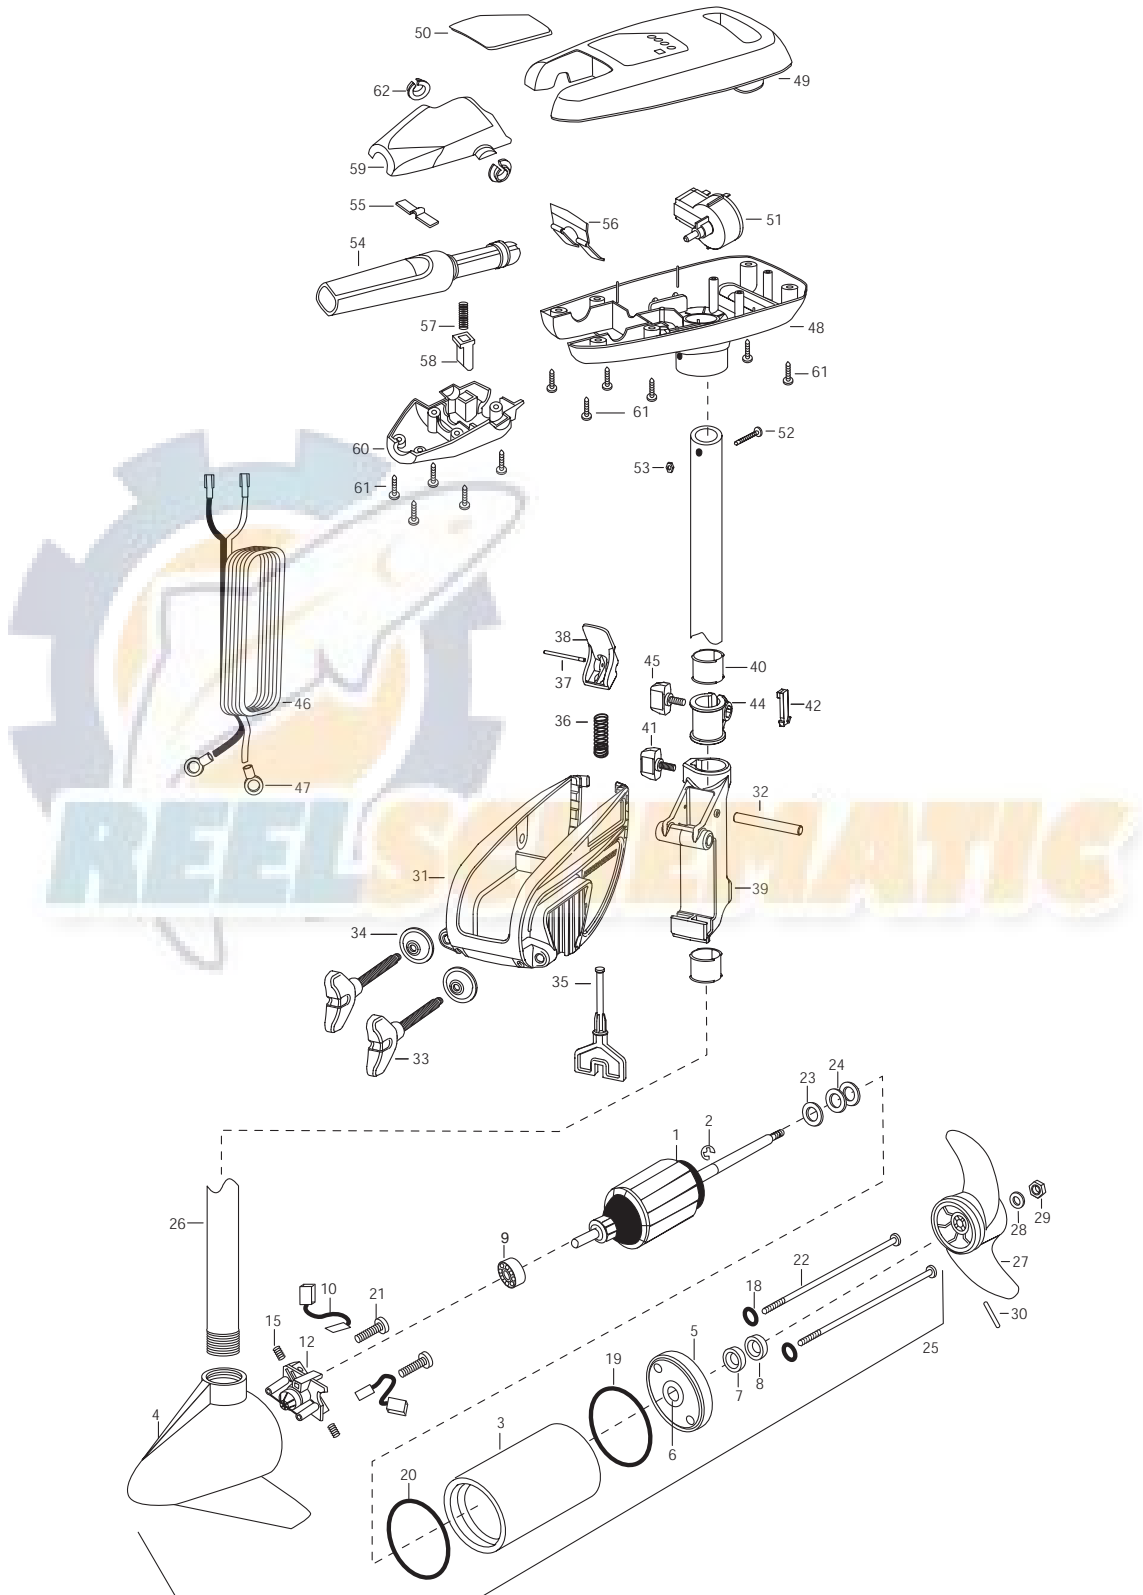

RT40/SC/S
40 LBS. THRUST
12 VOLT 42 AMPS
36" SHAFT

for use with "MKAF" serial numbers
3-year warranty from the date of purchase

1	2-100-201	ARM ASSEMBLY 12V 3.25 40*	■	2771816	BRACKET & HINGE ASSEMBLY	55	2302742	SPRING-DETENT (OFF) SS
2	788-015	RETAINING RING	■	2771913	BRACKET ASSEMBLY	56	2302743	SPRING-DETENT HANDLE-TILT
3	2-200-379	HOUSING ASSEMBLY CENTER			(INCL- 31,33,34)	57	2302745	SPRING-RELEASE BUTTON SS
4	2-300-332	HOUSING BRUSH END 3.25 SP.CO	*31	2061910	BRACKET PLASTIC	58	2303720	RELEASE BUTTON-HANDLE
5	2-400-127	PLAIN END HOUSING 3.25	32	2060511	PIN-HINGE SS	59	2060410	HANDLE (TOP HALF)NO MAXIM
6	144-049	BEARING - FLANGE [SERVICE ONLY]	*33	2061301	SCREW-CLAMP SS [2.EA]	60	2060415	HANDLE (LOWER HALF)
7	880-003	SEAL	*34	2331700	WASHER-CLAMP SCREW [2.EA]	61	2303412	SCREW-6-20 X 5/8 [11.EA]
8	880-006	SEAL WITH SHIELD	35	2063605	T-BAR PLASTIC	62	2060005	BEARING-HANDLE PIVOT [2.EA]
9	140-010	BEARING - BALL	36	2062706	SPRING- T-BAR			
10	188-052	BRUSH ASSEMBLY [2.EA]	37	2060516	PIN- TILT LEVER			
12	738-030	BRUSH PLATE W/HOLDER 3.25	38	2067201	LEVER-TILT BLACK			
15	975-032	SPRING - COMPRESSION [2.EA]	39	2061810	HINGE-PLASTIC			
18	701-007	O-RING [2.EA]	40	2037301	BUSHING-HINGE [2.EA]			
19	701-039	O-RING MK406460	41	2011386	SCREW-TENSION/NEW KNOB SS			
20	701-041	O-RING	42	2062800	TENSION BLOCK- SNAP IN			
21	830-001	SCREW -SELF THRD 8-32X1.7 [2.EA]	44	2061520	COLLAR-DEPTH			
22	830-078	THRU BOLT 8-32 X 8.96 [2.EA]	45	2011366	SCREW-COLLAR SS [2.EA]			
23	990-067	WASHER - STEEL THRUST	46	2090600	LEADWIRE 10GA RINGS			
24	990-070	WASHER - NYLATRON [2.EA]	47	2020700	TERMINAL RING, 3/8" [2.EA]			
25	2068254	MTR ASSEMBLY 12V 3.25 5SP SW 40W	48	2062552	CONTROL BOX PLAS W/HAND WHT			
26	2032031	TUBE (COMPOSITE) 36 WHT	49	2060264	COVER-CTRL BOX RT WHT			
■	1378121	PROP KIT	50	2095664	DECAL-COVER (RT40/S)			
27	2061121	PROPELLER- 3.25 HUB DIA	51	2064023	SWITCH-FWD/REV 5 SP			
28	2151726	WASHER-PROP 5/16 STD SS	52	2332102	SCREW-10-24 X 1-3/4 SS			
29	2198400	ANODE- ZINC 3.25/3.62 LWR U	53	2333101	NUT-HEX NYLOC			
30	2092600	PIN-DRIVE SS	54	2990911	HANDLE ASSY-W/U-JOINT 5SPD			