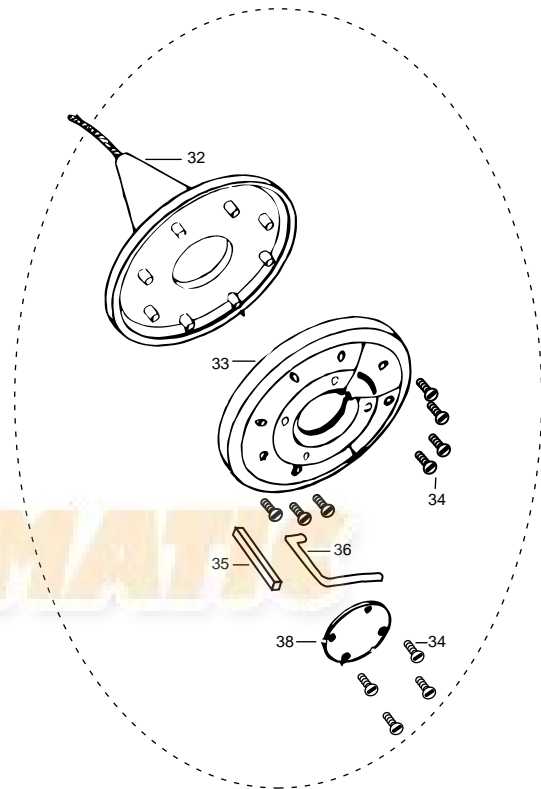

DeckHand 20
2-year warranty

DeckHand 20

Item	Part	Description
1	2370203	Cover DH-20
2	2303005	Pig Ring (2 .ea DH-20)
3	2372121	Screw-#8-18x 1-1/2 Stallgrd (2 .ea)
4	2372111	Screw-#8-18x3/4 Stallgrd (2 .ea)
■	2887800	Motor Assembly - DeckHand- Includes 6-13
6	2375400	Shrink Tube 1/4x1-3/4 (2 .ea)
8	350-154	Gear
9	990-077	Washer - Nylatron (2 .ea)
10	990-075	Washer - Steel
11	410-015	Cover- Housing
11a	337-015	Gasket
12	830-036	Screw - 10-32x.375 (4.ea)
13	788-030	Retaining Ring
14	2223455	Screw-#10-32x1/2 (3 .ea)
14a	2261718	Washer- Lock Star #10 Ext Tooth 3.ea)
15	2377900	Spool includes 60' rope
16	2370000	Bearing-Spool
17	2263010	E-Ring 3/8 Dia Shaft
18	2371900	Base- Mounting E-Coat
19	2374010	Switch-Momentary Anchor
20	2372130	Screw-#4-40x3/4 PPH (2 .ea)
21	2373100	Nut-Con/Mom Swt Anchor (2 .ea)
22	2372700	Spring-Anchor
23	2372900	Grommet-Anchor Cover Short (2 .ea)
24	2372910	Grommet-Anchor Cover Long (2 .ea)
25	2376300	Wire- Routing Clip (2 .ea)
■	2994803	Bag Assembly (includes 26-30)
26	2153501	Bolt- Mounting 3500 w/stallgd (4 .ea)
27	2301720	Mounting Washer-Rubber (6 .ea)
29	2151726	Washer 5/16 STD SS (4 .ea)
30	2153100	Nut 5/16 (4 .ea)
32	2378000	Anchor-Upper Half
33	2378100	Anchor-Lower Half
34	2372100	Screw #8-18x5/8 (8 .ea)
35	2372800	Keeper Block
36	2373600	Lock Pin-Anchor
38	2994804	Bag Assembly (Anchor plug & screws)
39	2374000	Switch-Control Anchor
40	2376500	Switch Housing (DH- 20)
41	2376510	Switch Plate
42	2372150	Screw-Switch Plate 6-20x1/2 (3 .ea)
43	2370700	Control Wire (DH-20)
44	2370602	Leadwire (DH- 20)
45	2371610	Rope Guide
46	2372710	Spring-Rope Guide
47	2151700	Washer- Eye Shaft (2 .ea)
48	2372615	Cotter Pin 3/32x3/4 (2 .ea)
49	2378204	Circuit Breaker
50	2372031	Tubing- Heat Shrink
52	2371412	Connecting Cable 14ga (DH-20)