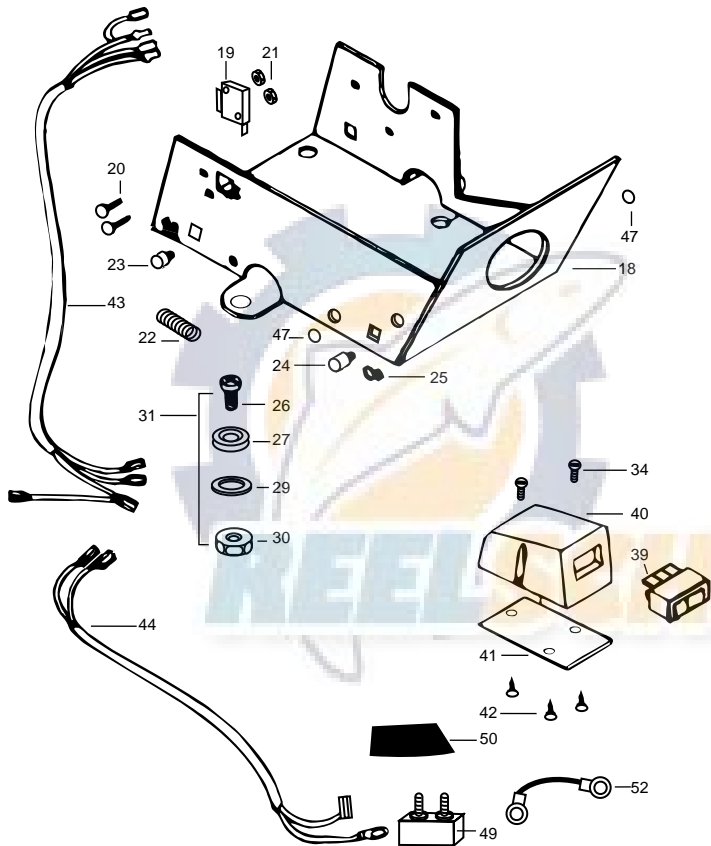

DeckHand 20
2-year warranty

DeckHand 20

Item	Part	Description
1	2370203	Cover DH-20
2	2303005	Pig Ring (2 .ea DH-20)
3	2372121	Screw-#8-18x 1-1/2 Stallgrd (2 .ea)
4	2372111	Screw-#8-18x3/4 Stallgrd (2 .ea)
■	2887800	Motor Assembly - DeckHand- Includes 6-13
6	2375400	Shrink Tube 1/4x1-3/4 (2 .ea)
8	350-154	Gear
9	990-077	Washer - Nylatron (2 .ea)
10	990-075	Washer - Steel
11	410-015	Cover- Housing
11a	337-015	Gasket
12	830-036	Screw - 10-32x.375 (4.ea)
13	788-030	Retaining Ring
14	2223455	Screw-#10-32x1/2 (3 .ea)
14a	2261718	Washer- Lock Star #10 Ext Tooth 3.ea)
15	2377900	Spool includes 60' rope
16	2370000	Bearing-Spool
17	2263010	E-Ring 3/8 Dia Shaft
18	2371900	Base- Mounting E-Coat
19	2374010	Switch-Momentary Anchor
20	2372130	Screw-#4-40x3/4 PPH (2 .ea)
21	2373100	Nut-Con/Mom Swt Anchor (2 .ea)
22	2372700	Spring-Anchor
23	2372900	Grommet-Anchor Cover Short (2 .ea)
24	2372910	Grommet-Anchor Cover Long (2 .ea)
25	2376300	Wire- Routing Clip (2 .ea)
■	2994803	Bag Assembly (includes 26-30)
26	2153501	Bolt- Mounting 3500 w/stallgd (4 .ea)
27	2301720	Mounting Washer-Rubber (6 .ea)
29	2151726	Washer 5/16 STD SS (4 .ea)
30	2153100	Nut 5/16 (4 .ea)
32	2378000	Anchor-Upper Half
33	2378100	Anchor-Lower Half
34	2372100	Screw #8-18x5/8 (8 .ea)
35	2372800	Keeper Block
36	2373600	Lock Pin-Anchor
38	2994804	Bag Assembly (Anchor plug & screws)
39	2374000	Switch-Control Anchor
40	2376500	Switch Housing (DH- 20)
41	2376510	Switch Plate
42	2372150	Screw-Switch Plate 6-20x1/2 (3 .ea)
43	2370700	Control Wire (DH-20)
44	2370602	Leadwire (DH- 20)
45	2371610	Rope Guide
46	2372710	Spring-Rope Guide
47	2151700	Washer- Eye Shaft (2 .ea)
48	2372615	Cotter Pin 3/32x3/4 (2 .ea)
49	2378204	Circuit Breaker
50	2372031	Tubing- Heat Shrink
52	2371412	Connecting Cable 14ga (DH-20)