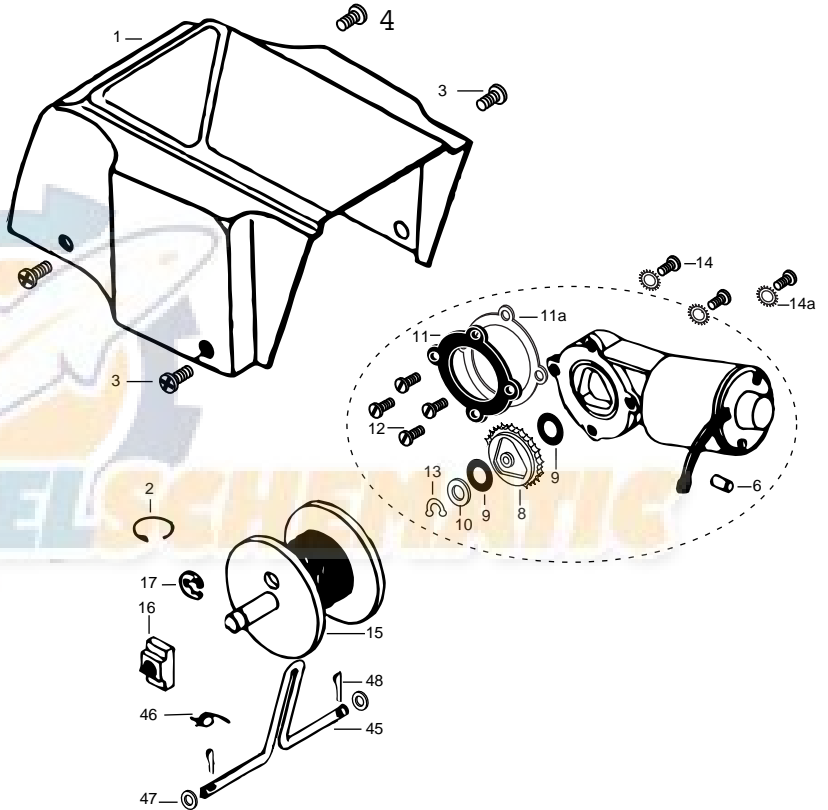

DeckHand 20
2-year warranty

DeckHand 20

Item	Part	Description
1	2370203	Cover DH-20
2	2303005	Pig Ring (2 .ea DH-20)
3	2372121	Screw-#8-18x 1-1/2 Stallgrd (2 .ea)
4	2372111	Screw-#8-18x3/4 Stallgrd (2 .ea)
■	2887800	Motor Assembly - DeckHand- Includes 6-13
6	2375400	Shrink Tube 1/4x1-3/4 (2 .ea)
8	350-154	Gear
9	990-077	Washer - Nylatron (2 .ea)
10	990-075	Washer - Steel
11	410-015	Cover- Housing
11a	337-015	Gasket
12	830-036	Screw - 10-32x.375 (4.ea)
13	788-030	Retaining Ring
14	2223455	Screw-#10-32x1/2 (3 .ea)
14a	2261718	Washer- Lock Star #10 Ext Tooth 3.ea)
15	2377900	Spool includes 60' rope
16	2370000	Bearing-Spool
17	2263010	E-Ring 3/8 Dia Shaft
18	2371900	Base- Mounting E-Coat
19	2374010	Switch-Momentary Anchor
20	2372130	Screw-#4-40x3/4 PPH (2 .ea)
21	2373100	Nut-Con/Mom Swt Anchor (2 .ea)
22	2372700	Spring-Anchor
23	2372900	Grommet-Anchor Cover Short (2 .ea)
24	2372910	Grommet-Anchor Cover Long (2 .ea)
25	2376300	Wire- Routing Clip (2 .ea)
■	2994803	Bag Assembly (includes 26-30)
26	2153501	Bolt- Mounting 3500 w/stallgd (4 .ea)
27	2301720	Mounting Washer-Rubber (6 .ea)
29	2151726	Washer 5/16 STD SS (4 .ea)
30	2153100	Nut 5/16 (4 .ea)
32	2378000	Anchor-Upper Half
33	2378100	Anchor-Lower Half
34	2372100	Screw #8-18x5/8 (8 .ea)
35	2372800	Keeper Block
36	2373600	Lock Pin-Anchor
38	2994804	Bag Assembly (Anchor plug & screws)
39	2374000	Switch-Control Anchor
40	2376500	Switch Housing (DH- 20)
41	2376510	Switch Plate
42	2372150	Screw-Switch Plate 6-20x1/2 (3 .ea)
43	2370700	Control Wire (DH-20)
44	2370602	Leadwire (DH- 20)
45	2371610	Rope Guide
46	2372710	Spring-Rope Guide
47	2151700	Washer- Eye Shaft (2 .ea)
48	2372615	Cotter Pin 3/32x3/4 (2 .ea)
49	2378204	Circuit Breaker
50	2372031	Tubing- Heat Shrink
52	2371412	Connecting Cable 14ga (DH-20)