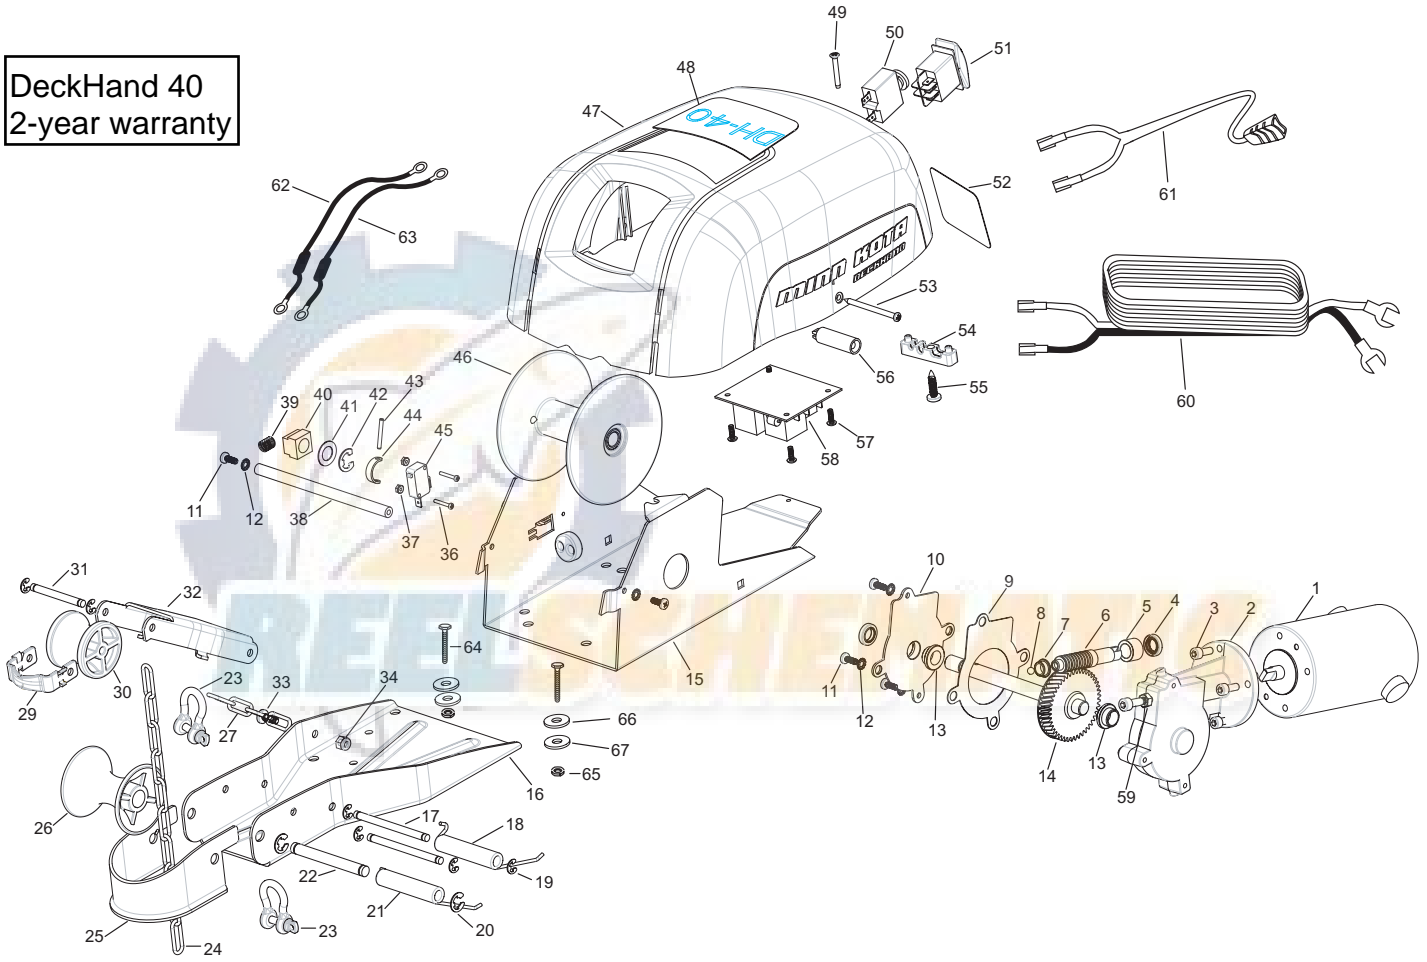

DeckHand 40
2-year warranty

DeckHand 40

Item Part Description

■	2997816	MOTOR/GEAR ASSEMBLY (Includes items 1-10,13,14)			
1	2377802	MOTOR			
2	2376502	GEAR BOX			
3	2373448	SCREW M6X1.0 X16mm [5 EA.]			
4	880-026	SEAL [2 EA.]			
5	2370041	BRONZE BUSHING			
6	2372238	WORM GEAR			
7	2377300	BRONZE BUSHING 3/8" SHAFT			
8	2376000	BALL-THRUST			
9	2376915	GASKET			
10	2376515	GEAR BOX COVER			
11	2223455	SCREW #10-32 X 1/2" [6 EA.]			
12	2261718	WASHER-#10 EXT. LW [6 EA.]			
13	2227304	BRONZE BUSHING 1/2" SHAFT [2 EA.]			
14	2372254	GEAR SHAFT			
15	2371901	BASE			
■	2998410	DAVIT ASSEMBLY (Includes items 16-22,25-34)			
16	2376505	DAVIT CHASSIS			
17	2372607	HINGE PIN [2 EA.]			
18	2372712	TORSION SPRING			
19	2013000	E-RING [6 EA.]			
20	2263010	E-RING [2 EA.]			
21	2372713	TORSION SPRING			
22	2372606	AXLE PIN			
23	2370806	SHACKLE [2 EA.]			
24	2370820	CHAIN			
25	2371613	LOWER LINE GUIDE			
26	2372311	ROLLER-LARGE			
27	2370801	SAFETY LANYARD			
29	2371614	UPPER LINE GUIDE			
30	2372306	ROLLER-SMALL			
31	2372601	AXLE PIN			
32	2374210	LIFTING ARM			
33	2373402	SCREW-1/4-20X5/8"			
34	2263103	NUT- 1/4" NYLOC			
35	2373200	ROPE STOP			
36	2372130	SCREW-#4-40 X 3/4" [2 EA.]			
37	2373100	NUT-#4-40 KEPS [2 EA.]			
38	2371612	LINE GUIDE			
39	2372700	COIL SPRING			
40	2370001	SPOOL BEARING			
41	990-051	WASHER			
42	788-040	E-RING			
43	2092600	DRIVE PIN			
44	2372630	PIN KEEPER			
45	2374010	SWITCH			
46	2377901	SPOOL W/ROPE	61	2370703	CONTROL CORD
47	2370202	COVER	62	2370704	JUMPER WIRE #20GA BLUE
48	2375505	DECAL-TOP COVER	63	2370706	JUMPER WIRE #10GA RED
49	2372123	SCREW-#8-32 X 1/8"	■	2994853	BAG ASSEMBLY
50	2378203	CIRCUIT BREAKER	64	2153501	5/16" -18 BOLT [8 EA.]
51	2374001	SWITCH	65	2153100	NUT- 5/16-18" [8 EA.]
52	2375504	DECAL- MFR. NOTICE	66	2301720	WASHER RUBBER [8 EA.]
53	2372122	SCREW-#10-16 X 2 1/2" [2 EA.]	67	2151726	WASHER 5/16" [8 EA.]
54	2222905	STRAIN RELIEF			
55	2373446	SCREW- 1/4-20 X 1" [2.EA]			
56	2372920	STANDOFF [2 EA.]			
57	2372100	SCREW- #8-10 X 5/8"[4 EA.]			
58	2378225	CIRCUIT BOARD ASSEMBLY			
59	2373105	HEX NUT M6X1.0			
60	2090601	LEADWIRE