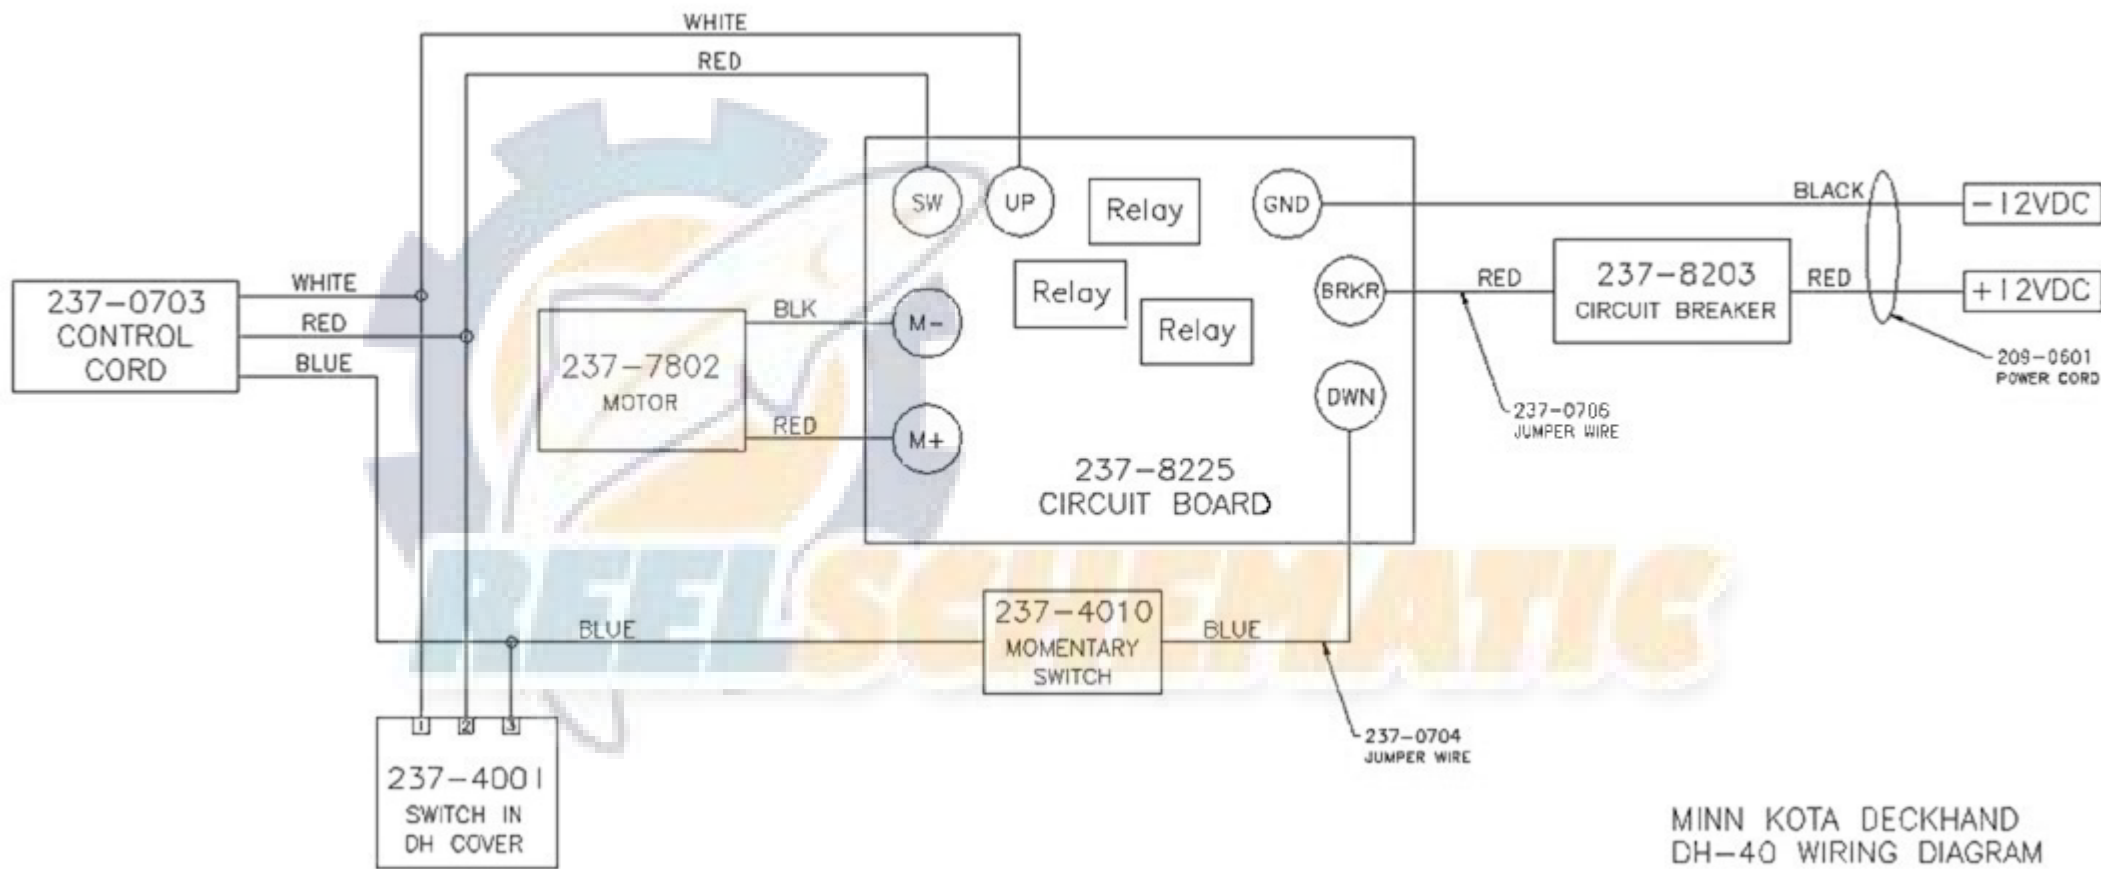

## Item Part Description

■	2997816	MOTOR/GEAR ASSEMBLY (Includes items 1-10,13,14)			
1	2377802	MOTOR			
2	2376502	GEAR BOX			
3	2373448	SCREW M6X1.0 X16mm [5 EA.]			
4	880-026	SEAL [2 EA.]			
5	2370041	BRONZE BUSHING			
6	2372238	WORM GEAR			
7	2377300	BRONZE BUSHING 3/8" SHAFT			
8	2376000	BALL-THRUST			
9	2376915	GASKET			
10	2376515	GEAR BOX COVER			
11	2223455	SCREW #10-32 X 1/2" [6 EA.]			
12	2261718	WASHER-#10 EXT. LW [6 EA.]			
13	2227304	BRONZE BUSHING 1/2" SHAFT [2 EA.]			
14	2372254	GEAR SHAFT			
15	2371901	BASE			
■	2998410	DAVIT ASSEMBLY (Includes items 16-22,25-34)			
16	2376505	DAVIT CHASSIS			
17	2372607	HINGE PIN [2 EA.]			
18	2372712	TORSION SPRING			
19	2013000	E-RING [6 EA.]			
20	2263010	E-RING [2 EA.]			
21	2372713	TORSION SPRING			
22	2372606	AXLE PIN			
23	2370806	SHACKLE [2 EA.]			
24	2370820	CHAIN			
25	2371613	LOWER LINE GUIDE			
26	2372311	ROLLER-LARGE			
27	2370801	SAFETY LANYARD			
29	2371614	UPPER LINE GUIDE			
30	2372306	ROLLER-SMALL			
31	2372601	AXLE PIN			
32	2374210	LIFTING ARM			
33	2373402	SCREW-1/4-20X5/8"			
34	2263103	NUT- 1/4" NYLOC			
35	2373200	ROPE STOP			
36	2372130	SCREW-#4-40 X 3/4" [2 EA.]			
37	2373100	NUT-#4-40 KEPS [2 EA.]			
38	2371612	LINE GUIDE			
39	2372700	COIL SPRING			
40	2370001	SPOOL BEARING			
41	990-051	WASHER			
42	788-040	E-RING			
43	2092600	DRIVE PIN			
44	2372630	PIN KEEPER			
45	2374010	SWITCH			
46	2377901	SPOOL W/ROPE	61	2370703	CONTROL CORD
47	2370202	COVER	62	2370704	JUMPER WIRE #20GA BLUE
48	2375505	DECAL-TOP COVER	63	2370706	JUMPER WIRE #10GA RED
49	2372123	SCREW-#8-32 X 1/8"	■	2994853	BAG ASSEMBLY
50	2378203	CIRCUIT BREAKER	64	2153501	5/16" -18 BOLT [8 EA.]
51	2374001	SWITCH	65	2153100	NUT- 5/16-18" [8 EA.]
52	2375504	DECAL- MFR. NOTICE	66	2301720	WASHER RUBBER [8 EA.]
53	2372122	SCREW-#10-16 X 2 1/2" [2 EA.]	67	2151726	WASHER 5/16" [8 EA.]
54	2222905	STRAIN RELIEF			
55	2373446	SCREW- 1/4-20 X 1" [2.EA]			
56	2372920	STANDOFF [2 EA.]			
57	2372100	SCREW- #8-10 X 5/8"[4 EA.]			
58	2378225	CIRCUIT BOARD ASSEMBLY			
59	2373105	HEX NUT M6X1.0			
60	2090601	LEADWIRE			