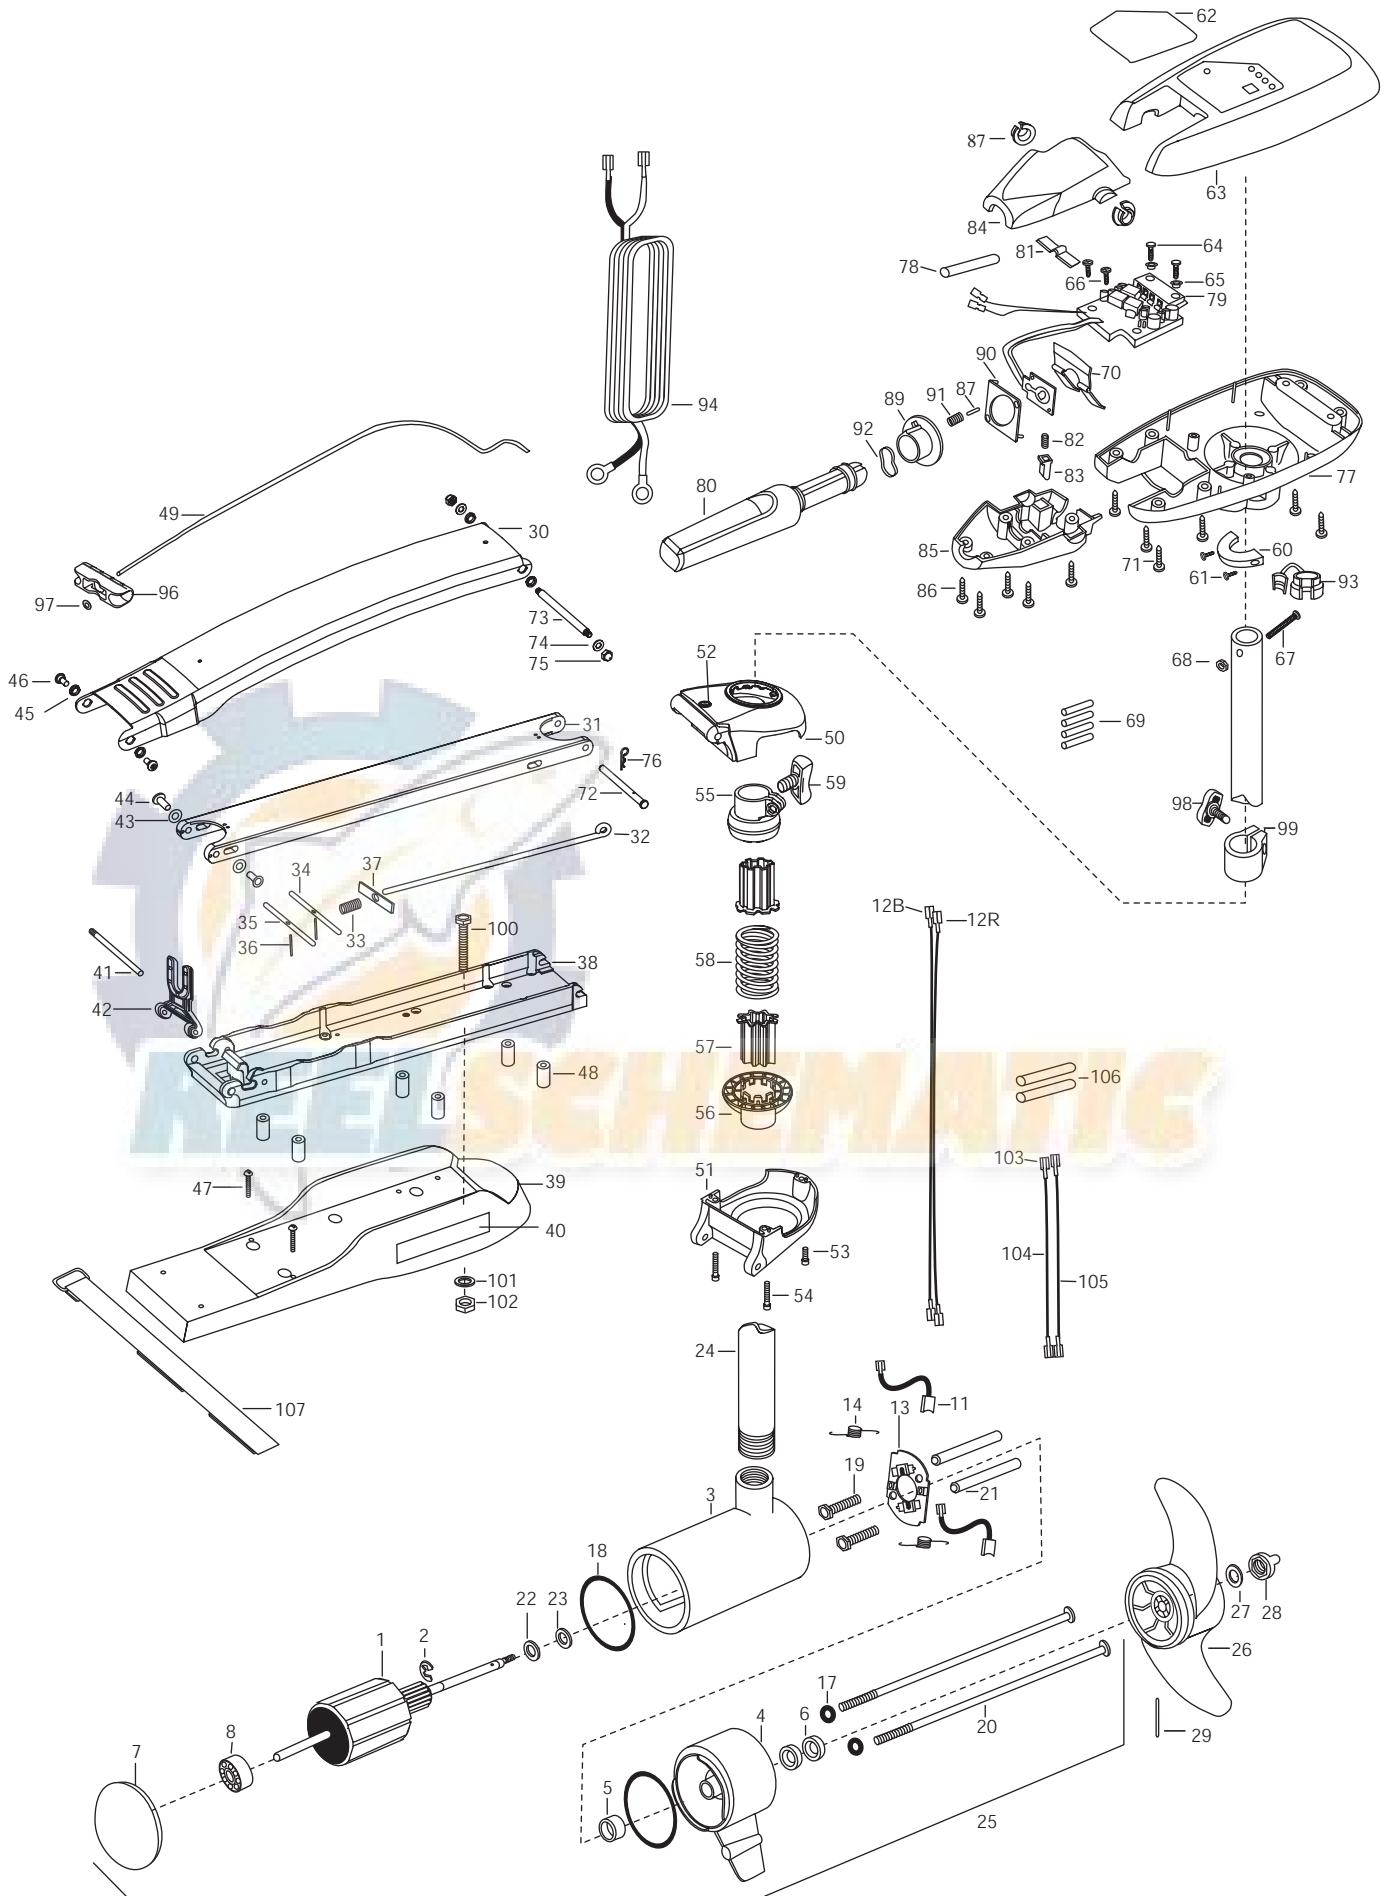

RT 80/B
80 LBS THRUST
24 VOLT 56 AMPS
52" or 62" SHAFT

for use with "WWAF" serial numbers
3-year warranty from the date of purchase

1	2-100-213	ARMATURE ASSEMBLY 24V 4.0 74#	38	2993982	BOWPLATE/INSERT LONG, SW- 62"	74	2261722	WASHER- FLAT 5.16-18 SS [2.EA]
2	788-040	RETAINING RING		2993983	BOWPLATE/INSERT STD, SW- 52"	75	2223100	NUT- TENSION 5/16 [2.EA]
3	2-200-397	CENTER HOUSING ASSEMBLY 4.0 MAGNE	39	2263915	MOTOR REST LONG-MAXXUM WHITE - 62"	76	2260806	CLIP- HAIR SPRING
4	2-300-340	BRUSH END HOUSING ASSEMBLY 4.0 SW		2263914	MOTOR REST STD- MAXXUM WHITE - 52"	77	2062596	CONTROL BOX- SW WHT
5	144-017	BEARING- FLANGE	40	2065676	DECAL- MOTOR REST RT W [2.EA]	78	2305410	SHRINK TUBING
6	880-025	SEAL [2.EA]	41	2260505	PIN- HINGE (HEADLESS) SS	79	2344006	CONTROL BOARD ASSEMBLY SW (HC)
7	421-360	PLAIN END HOUSING ASSEMBLY 4.0	42	2293811	YOKE- MAX MOUNT- POLYPROPYLENE	80	2990915	HANDLE ASSEMBLY W/O U- JOINT
8	140-010	BALL BEARING	43	2261708	WASHER- 3/8 X 1/2 X .010 SS [2.EA]	81	2302742	SPRING- DETENT (OFF) SS
11	186-094	BRUSH 4" W/TERMINAL [2.EA]	44	2236000	BEARING- NYLINER [2.EA]	82	2302745	SPRING- RELEASE BUTTON SS
12B	640-017	BRUSH WIRE 10 AWG- BLACK 61	45	2293501	BUSHING- STAINLESS STEEL [4.EA]	83	2303720	RELEASE BUTTON- HANDLE
12R	640-121	BRUSH WIRE 10 AWG- RED 62.5	46	2263500	BOLT- SHOULDER (MAXXUM) [2.EA]	84	2060411	HANDLE TOP HALF- MAXIMIZE
13	738-004	BRUSH PLATE- 4" TERMINAL	47	2263434	SCREW- #8-18X1 PPH SS [2.EA] --52"	85	2060415	HANDLE LOWER HALF
14	975-041	SPRING- TORSION [2.EA]	48	2261505	SPACER- MOTOR REST [6.EA] --52"	86	2303412	SCREW - 6-20 X 5/8 SELF TAP [5.EA]
17	701-009	O-RING- THRU BOLT [2.EA]	49	2251601	ROPE- 40", MAXXUM MOUNT	87	2060005	BEARING- HANDLE PIVOT [2.EA]
18	701-043	O-RING [2.EA]	■	2994833	BAG ASSEMBLY, MAX STABILIZER KIT - 62"	88	2302600	PIN- ACTUATOR
19	830-027	SCREW- SELF-THREAD 10-32 X 2 [2.EA]	■	2991846	BOWGUARD ASSEMBLY SW WHT HCT	89	2302850	ACTUATOR- CAM
20	830-094	THRU BOLT- 12-24 X 10.31 [2.EA]	50	2261968	BRACKET BASE TOP/EYELET ASSMBLY WHT	90	2302851	ACTUATOR- FWD/REV
21	973-025	SPACER- BRUSH PLATE [2.EA]	51	2991877	BRACKET BOTTOM/BEARING ASSMBLY WHT	91	2302740	SPRING- ACTUATOR
22	990-051	WASHER- STEEL THRUST	52	2772352	EYELET KIT -ROPE	92	2302741	SPRING- CAM (ZNC PLT STEEL)
23	990-052	WASHER- NYLATRON	53	9954533	SCREW- 1/4-20 X 3/4 SS SHC	93	2052900	STRAIN RELIEF- C.CORD/C
24	2032085	TUBE- COMPOSITE - WHT - 62"	54	2263404	SCREW- 1/4-20 X 2-1/4 SHCP, SS [2.EA]	94	2090650	LEADWIRE- 10 GA (RINGS)
	2032034	TUBE- COMPOSITE- WHT - 52"	■	2884701	SLEEVE/INSERT KIT	96	2150400	PULL- GRIP
25	2316244	MOTOR ASSEMBLY 24V 4 VARS SW 74W	55	2261525	SPRING- SLEEVE, UPPER	97	2151700	WASHER- EYE SHAFT (.562 OD)
■	1378132	PROPELLER KIT	56	2261535	SPRING- SLEEVE, LOWER	98	2011366	SCREW- COLLAR/NEW KNOB SS
26	2331160	PROPELLER- W/WEDGE 2	57	2264702	INSERT- TUBE (2 PER) B.MNT	99	2031520	COLLAR- DEPTH (W/O INSERT)
27	2091701	WASHER (LARGE)	58	2262705	SPRING- BOWGUARD, SS	■	2994832	BAG ASSEMBLY- MAX- 62"
28	2198401	ANODE-ZINC 4.0 LWR UNIT	59	2011366	SCREW- COLLAR/NEW KNOB SS	■	2994830	BAG ASSEMBLY- MAXXUM
29	2262658	PIN- DRIVE SS	60	2061517	COLLAR- CTRL BOX SW WHITE	*100	2263431	SCREW- 1/4-20 X 3.5 PPH [6.EA]
■	2771844	MOUNT, BOW ASMB, SW LONG - 62" W/BG	61	2263434	SCREW- #8X1" PPH TYPE 25 SS	*101	2261713	WASHER- 1/4 FLAT SS [6.EA]
	2771843	MOUNT, BOW ASMB, SW STD - 52" W/BG	62	2095684	DECAL- COVER RT80/B/HC	*102	2263103	NUT- 1/4-20 NYLOCK JAM SS [6.EA]
30	2264249	ARM UPPER- SW LNG WHT - 62"	63	2300219	COVER- CONTROL BOX RIPTIDE WHITE	103	2030710	CONNECTOR BUTT- 62" [2.EA]
	2264244	ARM UPPER- SW STD WHT- 52"	64	2301310	SCREW- #8-18 X1/2 SS [2.EA]	104	2030317	WIRE EXTENSION- 18" RED - 62"
31	2994320	ARM- LOWER ASSEMBLY LG WHT SW- 62"	65	2301710	WASHER- INSUL. (TRANSF.BAR) [2.EA]	105	2030316	WIRE EXTENSION- 18" BLACK - 62"
	2994310	ARM- LOWER ASSEMBLY STD WHT SW-52"	66	2372100	SCREW- #8-18X5/8 THD SS [2.EA]	106	2305401	SHRINK TUBE- .374 X 1 1/2"-62" [2.EA]
32	2153605	EYE SHAFT- 2LOCKBAR LONG SS- 62"	67	2263406	SCREW- #10-24 ZP 2 SS	107	2263802	STRAP- HOLD DOWN VELCRO 62"
	2153603	EYE SHAFT- 2LOCKBAR STD SS - 52"	68	2333101	NUT- HEX #10-24 UNC NYLOCK SS			
33	2152701	SPRING- LOCKBAR SS	69	2305401	SHRINK TUBE- .374 X 1.50 [4 EA.]			
34	2233601	LOCKBAR SS	70	2302743	SPRING- DETENT (HANDLE-TILT)			
35	2233603	LOCKBAR- REAR- SS	71	2303412	SCREW- #6-20 X 5/8 SELF TAP [6.EA]			
36	2152610	SPRING- PIN LOCKBAR [2.EA]	72	2262606	PIN- CLEVIS SS MAXXUM BWGRD			
37	2262703	SPRING STOP MAXXUM	73	2262604	PIN - BWGRD UPPER THREADED SS			