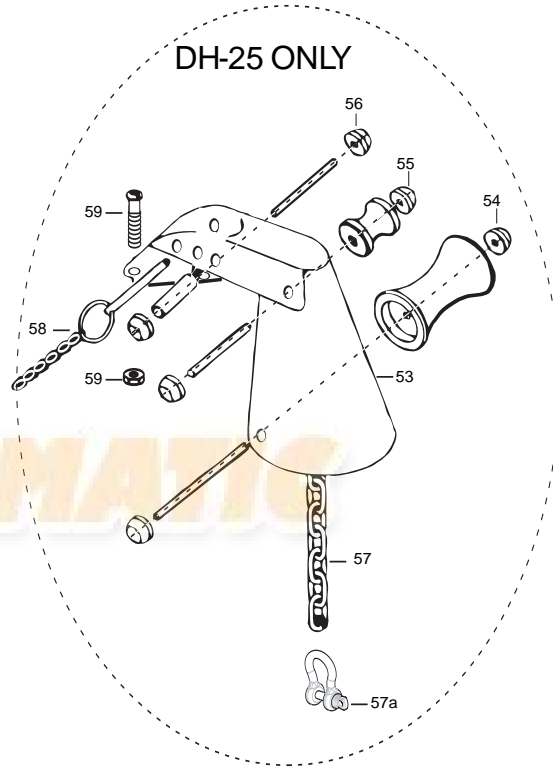

DeckHand 25R with Corded Remote

2-year warranty from the date of purchase

Item	Part	Description
1	2370209	Cover DH-25R 2375509 cover decal
2	2303005	Pig Ring
3	2372121	Screw-#8-18x 1-1/2 Stallgrd (2 .ea)
4	2372111	Screw-#8-18x3/4 Stallgrd (2 .ea)
■	2377803	Motor Assembly - DeckHand- Includes 6-13
6	2375400	Shrink Tube 1/4x1-3/4 (2 .ea)
8	350-154	Gear
9	990-077	Washer - Nylatron (2 .ea)
10	990-075	Washer - Steel
11	410-015	Cover- Housing
11a	337-015	Gasket
12	830-036	Screw - 10-32x.375 (4.ea)
13	788-030	Retaining Ring
14	2223455	Screw-#10-32x1/2 (3 .ea)
14a	2261718	Washer- Lock Star #10 Ext Tooth 3.ea)
15	2377900	Spool includes 60' rope
16	2370000	Bearing-Spool
17	2263010	E-Ring 3/8 Dia Shaft
18	2371900	Base- Mounting E-Coat
19	2374010	Switch-Momentary Anchor
20	2372130	Screw-#4-40x3/4 PPH (2 .ea)
21	2373100	Nut-Con/Mom Swt Anchor (2 .ea)
22	2372700	Spring-Anchor
23	2372900	Grommet-Anchor Cover Short (2 .ea)
24	2372910	Grommet-Anchor Cover Long (2 .ea)
25	2376300	Wire- Routing Clip (2 .ea)
■	2994803	Bag Assembly (includes 26-30)
26	2153501	Bolt- Mounting 3500 w/stallgd (4 .ea)
27	2301720	Mounting Washer-Rubber (6 .ea)
29	2151726	Washer 5/16 STD SS (4 .ea)
30	2153100	Nut 5/16 (4 .ea)
39	2374000	Switch-Control Anchor
40	2376500	Switch Housing (DH- 25R)
41	2376510	Switch Plate
42	2372150	Screw-Switch Plate 6-20x1/2 (3 .ea)
43	2370700	Control Wire (DH-25R)
44	2370602	Leadwire (DH- 25R)
45	2371610	Rope Guide
46	2372710	Spring-Rope Guide
47	2151700	Washer- Eye Shaft (2 .ea)
48	2372615	Cotter Pin 3/32x3/4 (2 .ea)
49	2378204	Circuit Breaker
50	2372031	Tubing- Heat Shrink
52	2371412	Connecting Cable 14ga
53	2998411	Davit Assembly
54	2992312	Large Roller Assembly
55	2992306	Small Roller Assembly
56	2991503	Sleeve Roller Assembly
57	2370820	Safety Chain Assembly
57a	2370806	Anchor Shackle
58	2992620	Safety Pin Assembly
59	2774805	Mounting Bolts and Nuts (4 each)

34 2372100 Screw