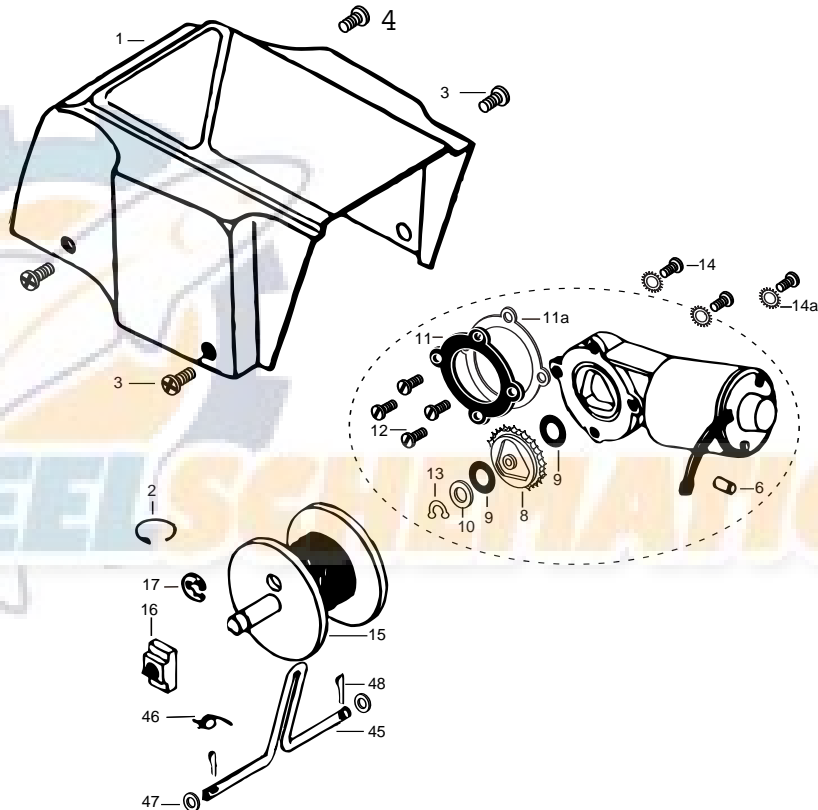

DeckHand 25R with Corded Remote

2-year warranty from the date of purchase

Item	Part	Description
1	2370209	Cover DH-25R 2375509 cover decal
2	2303005	Pig Ring
3	2372121	Screw-#8-18x 1-1/2 Stallgrd (2 .ea)
4	2372111	Screw-#8-18x3/4 Stallgrd (2 .ea)
■	2377803	Motor Assembly - DeckHand- Includes 6-13
6	2375400	Shrink Tube 1/4x1-3/4 (2 .ea)
8	350-154	Gear
9	990-077	Washer - Nylatron (2 .ea)
10	990-075	Washer - Steel
11	410-015	Cover- Housing
11a	337-015	Gasket
12	830-036	Screw - 10-32x.375 (4.ea)
13	788-030	Retaining Ring
14	2223455	Screw-#10-32x1/2 (3 .ea)
14a	2261718	Washer- Lock Star #10 Ext Tooth 3.ea)
15	2377900	Spool includes 60' rope
16	2370000	Bearing-Spool
17	2263010	E-Ring 3/8 Dia Shaft
18	2371900	Base- Mounting E-Coat
19	2374010	Switch-Momentary Anchor
20	2372130	Screw-#4-40x3/4 PPH (2 .ea)
21	2373100	Nut-Con/Mom Swt Anchor (2 .ea)
22	2372700	Spring-Anchor
23	2372900	Grommet-Anchor Cover Short (2 .ea)
24	2372910	Grommet-Anchor Cover Long (2 .ea)
25	2376300	Wire- Routing Clip (2 .ea)
■	2994803	Bag Assembly (includes 26-30)
26	2153501	Bolt- Mounting 3500 w/stallgd (4 .ea)
27	2301720	Mounting Washer-Rubber (6 .ea)
29	2151726	Washer 5/16 STD SS (4 .ea)
30	2153100	Nut 5/16 (4 .ea)
39	2374000	Switch-Control Anchor
40	2376500	Switch Housing (DH- 25R)
41	2376510	Switch Plate
42	2372150	Screw-Switch Plate 6-20x1/2 (3 .ea)
43	2370700	Control Wire (DH-25R)
44	2370602	Leadwire (DH- 25R)
45	2371610	Rope Guide
46	2372710	Spring-Rope Guide
47	2151700	Washer- Eye Shaft (2 .ea)
48	2372615	Cotter Pin 3/32x3/4 (2 .ea)
49	2378204	Circuit Breaker
50	2372031	Tubing- Heat Shrink
52	2371412	Connecting Cable 14ga
53	2998411	Davit Assembly
54	2992312	Large Roller Assembly
55	2992306	Small Roller Assembly
56	2991503	Sleeve Roller Assembly
57	2370820	Safety Chain Assembly
57a	2370806	Anchor Shackle
58	2992620	Safety Pin Assembly
59	2774805	Mounting Bolts and Nuts (4 each)

34 2372100 Screw