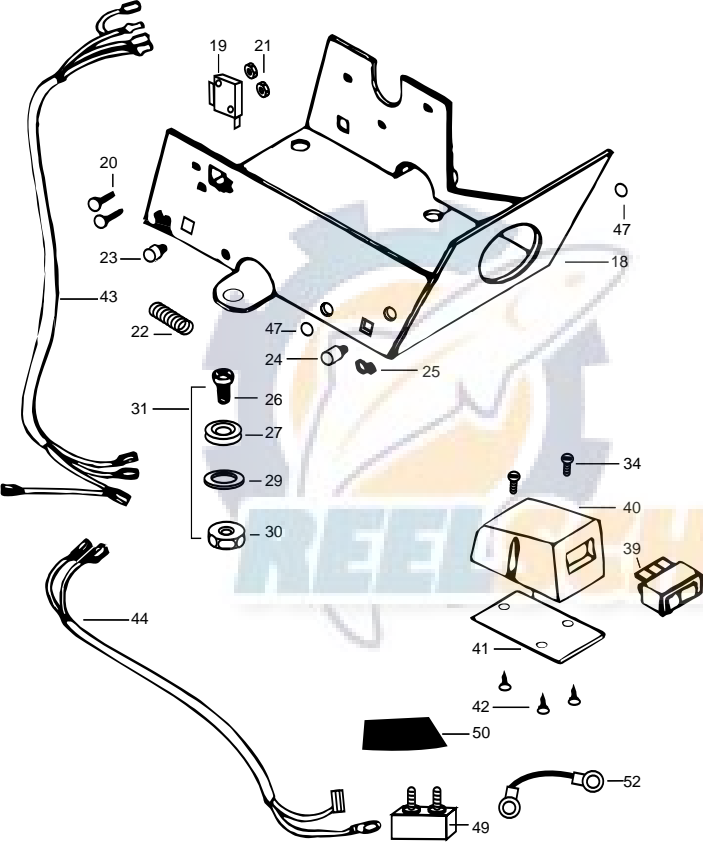

DeckHand 25R with Corded Remote

2-year warranty from the date of purchase

Item	Part	Description
1	2370209	Cover DH-25R 2375509 cover decal
2	2303005	Pig Ring
3	2372121	Screw-#8-18x 1-1/2 Stallgrd (2 .ea)
4	2372111	Screw-#8-18x3/4 Stallgrd (2 .ea)
■	2377803	Motor Assembly - DeckHand- Includes 6-13
6	2375400	Shrink Tube 1/4x1-3/4 (2 .ea)
8	350-154	Gear
9	990-077	Washer - Nylatron (2 .ea)
10	990-075	Washer - Steel
11	410-015	Cover- Housing
11a	337-015	Gasket
12	830-036	Screw - 10-32x.375 (4.ea)
13	788-030	Retaining Ring
14	2223455	Screw-#10-32x1/2 (3 .ea)
14a	2261718	Washer- Lock Star #10 Ext Tooth 3.ea)
15	2377900	Spool includes 60' rope
16	2370000	Bearing-Spool
17	2263010	E-Ring 3/8 Dia Shaft
18	2371900	Base- Mounting E-Coat
19	2374010	Switch-Momentary Anchor
20	2372130	Screw-#4-40x3/4 PPH (2 .ea)
21	2373100	Nut-Con/Mom Swt Anchor (2 .ea)
22	2372700	Spring-Anchor
23	2372900	Grommet-Anchor Cover Short (2 .ea)
24	2372910	Grommet-Anchor Cover Long (2 .ea)
25	2376300	Wire- Routing Clip (2 .ea)
■	2994803	Bag Assembly (includes 26-30)
26	2153501	Bolt- Mounting 3500 w/stallgd (4 .ea)
27	2301720	Mounting Washer-Rubber (6 .ea)
29	2151726	Washer 5/16 STD SS (4 .ea)
30	2153100	Nut 5/16 (4 .ea)
39	2374000	Switch-Control Anchor
40	2376500	Switch Housing (DH- 25R)
41	2376510	Switch Plate
42	2372150	Screw-Switch Plate 6-20x1/2 (3 .ea)
43	2370700	Control Wire (DH-25R)
44	2370602	Leadwire (DH- 25R)
45	2371610	Rope Guide
46	2372710	Spring-Rope Guide
47	2151700	Washer- Eye Shaft (2 .ea)
48	2372615	Cotter Pin 3/32x3/4 (2 .ea)
49	2378204	Circuit Breaker
50	2372031	Tubing- Heat Shrink
52	2371412	Connecting Cable 14ga
53	2998411	Davit Assembly
54	2992312	Large Roller Assembly
55	2992306	Small Roller Assembly
56	2991503	Sleeve Roller Assembly
57	2370820	Safety Chain Assembly
57a	2370806	Anchor Shackle
58	2992620	Safety Pin Assembly
59	2774805	Mounting Bolts and Nuts (4 each)

34 2372100 Screw