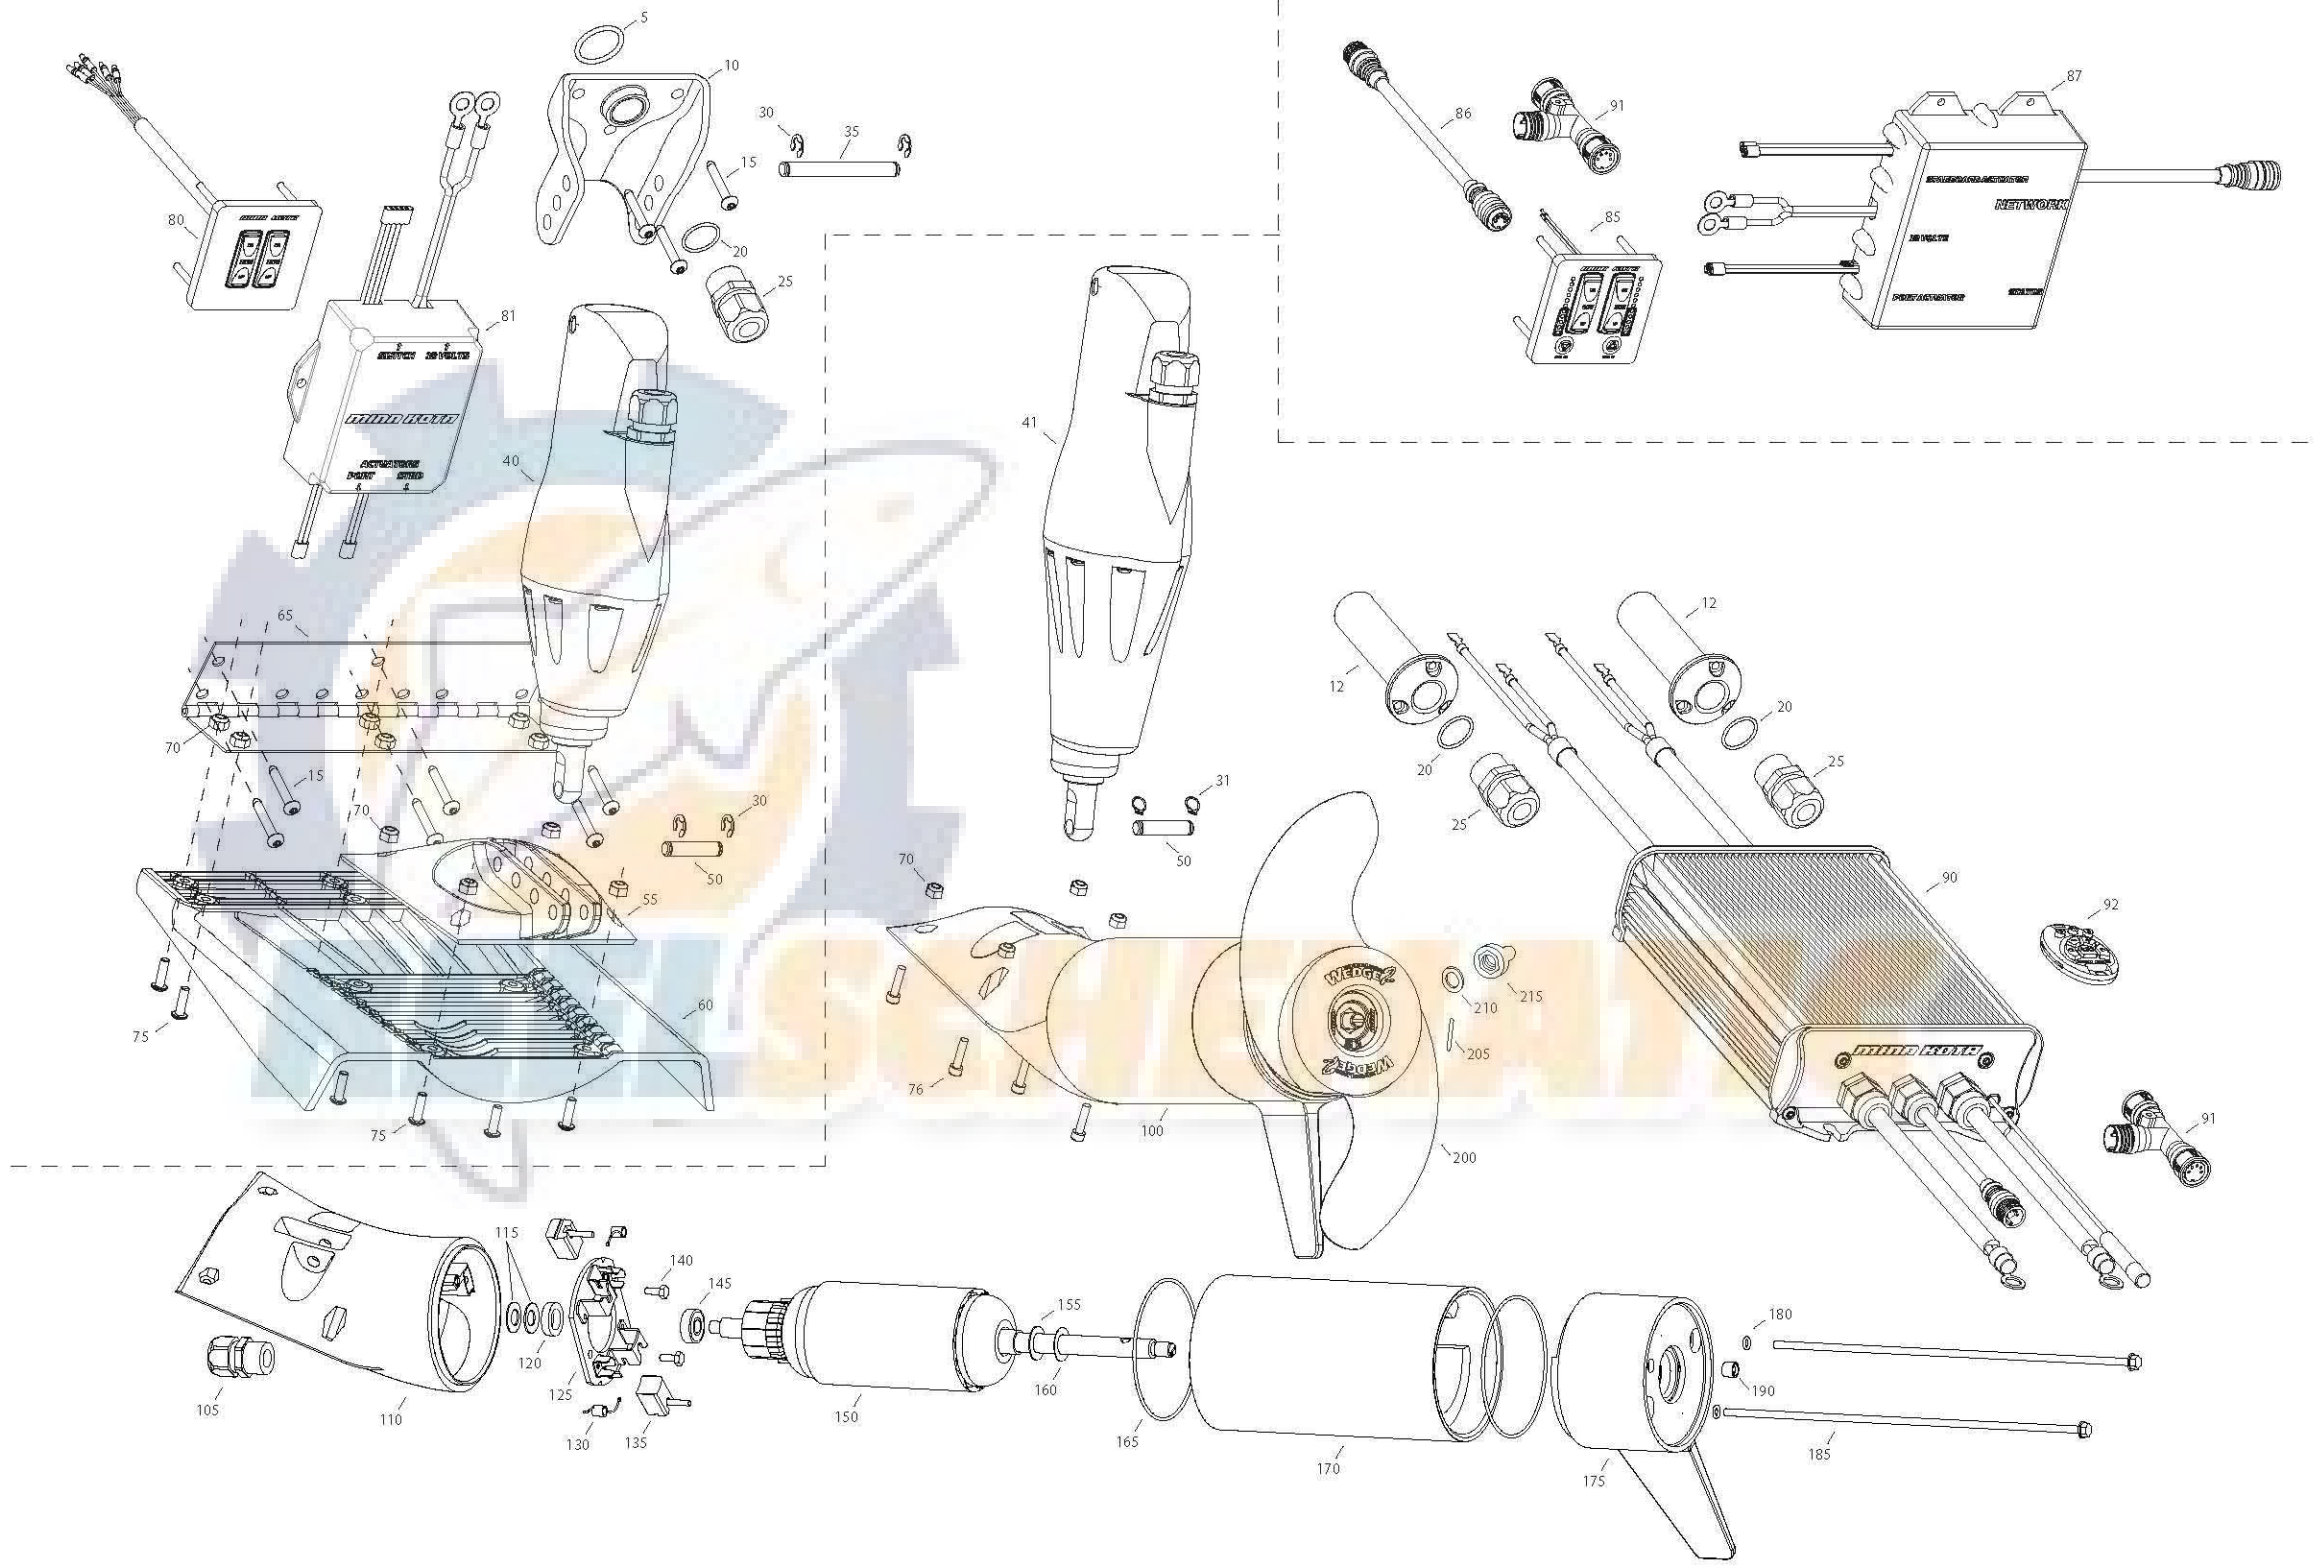

Trim & Troll Tabs
3-year warranty from the date of purchase

Item	P/N	Description	Qty	Item	P/N	Description	Qty
5	2374613	O-ring, upper mount	1	100	2397234	Motor Assembly 80#	1
10	2371906	Bracket, mounting , transom	1		2397251	Motor Assembly 101#	1
12	2374619	Bulkhead	1	105	2374630	Fitting, NPT 1/2"	1
15	2373490	Screw 1/4 - 14 x 1 1/4	9	110	421-333	Brush end housing	1
20	2374631	O-ring, Sealcon	1	115	992-010	Spring Washer	2
25	2374630	Fitting - NPT 1/2"	1	120	990-045	Thrust spacer	1
30	2263006	E-ring, 5/16 ss	4	125	2-600-233	Brush plate assembly	1
31	2373020	Snap-ring, 5/16ss	2	130	975-041	Spring, brush, torsion	2
35	2372640	Pin, upper mount	1	135	186-094	Brush	2
40	2992801	Actuator assembly, standard	1	140	830-029	Screw, brush plate	2
	2992805	Actuator assembly, short	1	145	140-010	Bearing	1
41	2992800	Actuator assembly, long	1	150	2-100-233	Armature assembly 80#	1
50	2262665	Pin, lower mount	1		2-100-230	Armature assembly 101#	1
55	2371908	Mount, lower	1	155	990-051	Washer, steel	1
60	2778700	Tab, 9x9 assembly [55-75]	1	160	990-045	Washer, nylontron	1
	2778701	Tab, 9x12 assembly [55-75]	1	165	701-043	O-ring, housing	2
	2778702	Tab, 9x18 assembly [55-75]	1	170	2-200-333	Center housing 80#	1
	2778710	Tab, 12x9 assembly [55-75]	1		2-200-330	Center housing 101#	1
	2778711	Tab, 12x12 assembly [55-75]	1	175	2-300-341	Plain end housing	1
	2778712	Tab, 12x18 assembly [55-75]	1	180	701-009	O-ring- thru-bolts	2
65	2371800	Hinge, 9" [included in 60]	1	185	830-094	Thru-bolt 80#	2
	2371801	Hinge, 12" [included in 60]	1		830-096	Thru-bolt 101#	2
	2371802	Hinge, 18" [included in 60]	1	190	836-001	Plug, pipe	1
70	2333101	Nut, 10-24 Nylock	as required				
75	2373406	Screw, 10-24 x 5/8	as required	200	1378132	Propeller kit	1
76	2373423	Screw, 10-24 X 3/4 SHCS	4	205	2331160	Propeller W. Wedge 2	1
■	1863700	Trim tab rocker switch kit [80-81]		210	2091701	Washer - prop, large	1
80	2994042	Soft rocker switch assembly	1	215	2198401	Anode, Nut	1
81	2994077	Rocker switch control module	1				
85	2994056	Indicator switch assembly	1				
	2994057	Auxiliary switch assembly	1				
86	2373230	Network extension cable, 5'	1				
	2373231	Network extension cable, 10'	1				
	2373232	Network extension cable, 25'	1				
87	2996517	Power module	1				
90	2996519	Motor control unit	1				
91	2370734	Network splitter	1				
92	2994025	Remote transmitter	1				