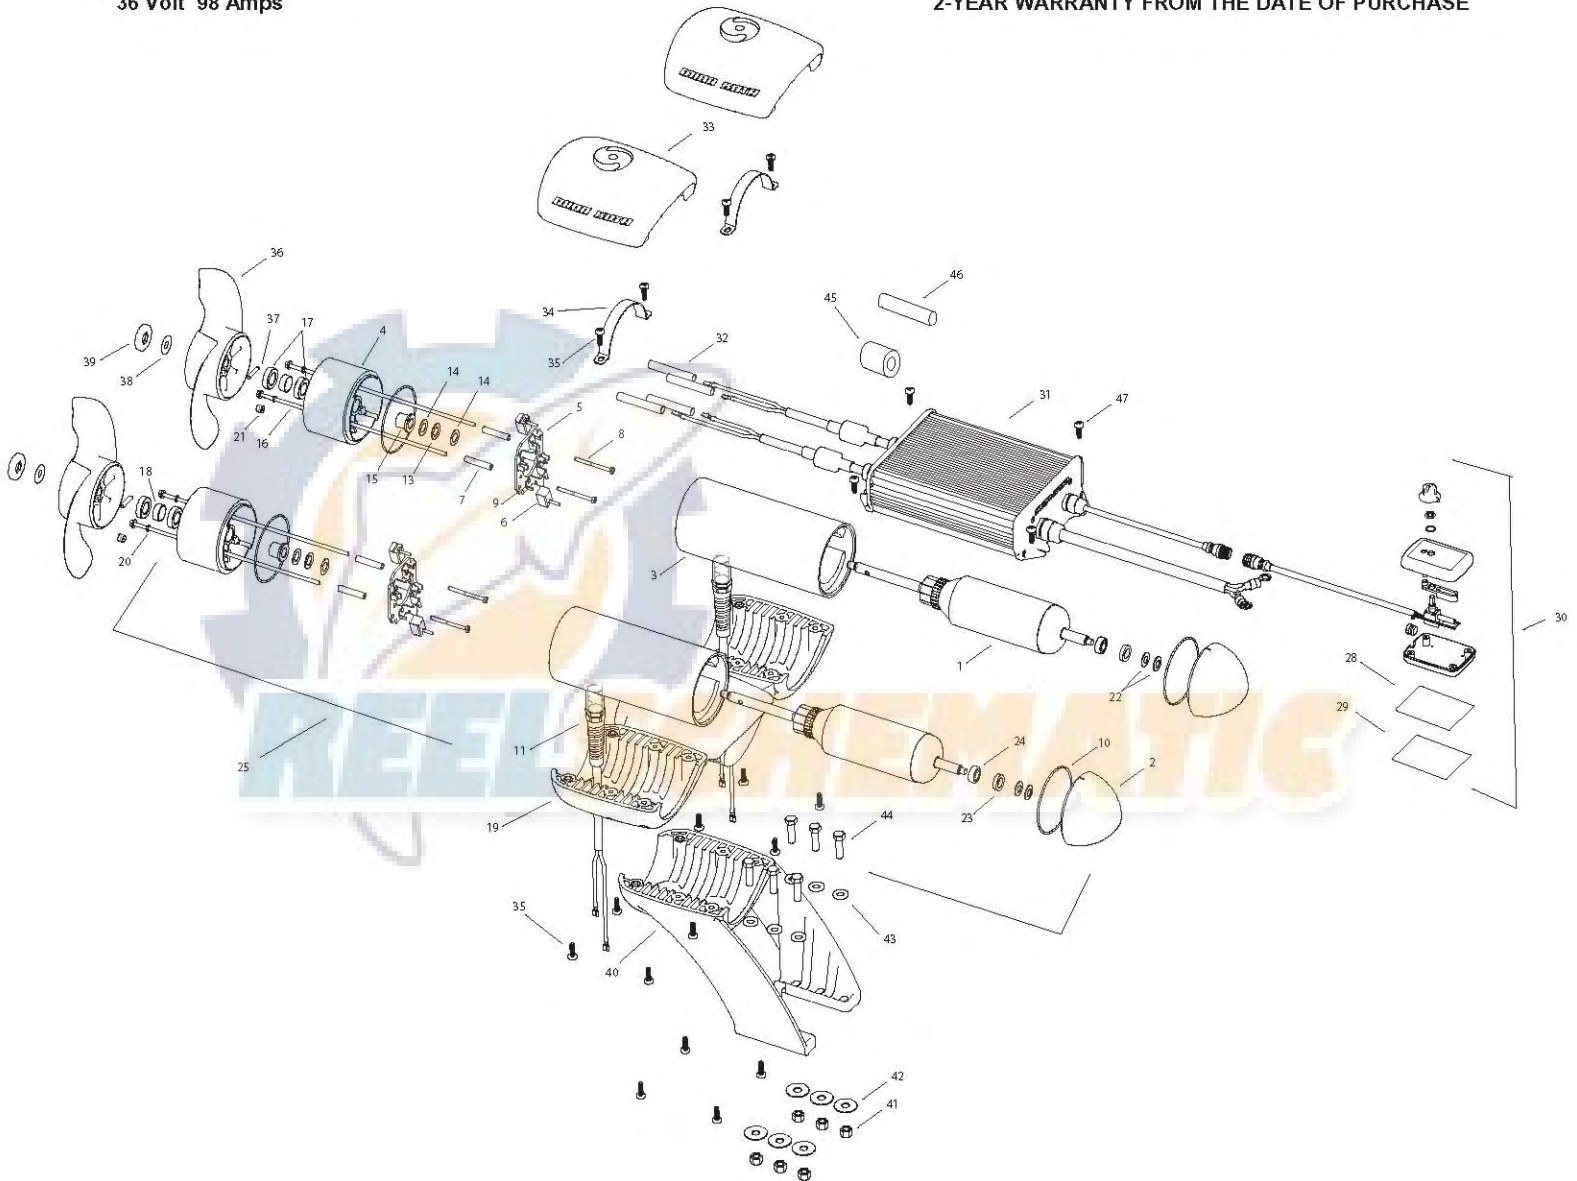

Engine Mount RipTide 202
36 Volt 98 Amps

FOR USE WITH "AH" SERIAL NUMBERS
2-YEAR WARRANTY FROM THE DATE OF PURCHASE

1	2-100-235	ARMATURE 36V 4.0 [1 PER MOTOR]
2	421-376	PLAIN END [1 PER MOTOR]
3	2-200-309	CENTER HOUSING ASSEMBLY [1 PER MOTOR]
4	2-300-349	BRUSH END HOUSING (CONTAINS 4, 15, 17 (2), 18)
5	2-600-234	BRUSH PLATE ASSEMBLY (CONTAINS 5, 6, 9)
6	188-094	BRUSH [2 PER MOTOR]
7	973-025	SPACER - BRUSH PLATE [2 PER MOTOR]
8	830-027	SCREW #10-32 X 2 SLF THREAD [2 PER MOTOR]
9	975-041	BRUSH SPRING [2 PER MOTOR]
10	701-043	O-RING [2 PER MOTOR]
11	2772917	LEADWIRE ASSEMBLY [1 PER MOTOR]
13	990-051	WASHER STEEL [1 PER MOTOR]
14	990-052	WASHER NYLATRON [1 PER MOTOR]
15	144-017	FLANGE BEARING [1 PER MOTOR]
16	830-096	THRU-BOLT 12-24 X 10.31 [2 PER MOTOR]
17	880-025	SEAL [2 PER MOTOR]
18	725-095	PAPER TUBE [1 PER MOTOR]
19	2381945	BRACKET, DUAL MOUNT
20	701-009	O-RING THRU-BOLT [2 PER MOTOR]
21	836-001	ALUMINUM PLUG [1 PER MOTOR]
22	992-010	SPRING WASHER [2 PER MOTOR]
23	990-045	THRUST SPACER [1 PER MOTOR]
24	140-010	BALL BEARING [1 PER MOTOR]
25	2396251	MOTOR ASSY 36V 4.0 101# [2 EA]
28	9950953	VELCRO 1.5 X 2.0 LOOP
29	9950950	VELCRO 1.5 X 2.0 HOOK
30	2990241	HAND CONTROLLER
31	2990228	CONTROL MODULE
32	2385401	SHRINK TUBE [4 EA]
33	2380211	TOP CAP [2 EA]
34	2383810	STRAP, EM [2 EA]
35	2383418	SCREW 1/4-20 SELF TAPPING [16 EA]
■	1378132	PROP KIT [1 PER MOTOR]
36	2331160	PROPELLER [1 PER MOTOR]
37	2262658	DRIVE PIN [1 PER MOTOR]
38	2091701	WASHER, PROP LARGE [1 PER MOTOR]
39	2198401	NUT, PROP [1 PER MOTOR]
40	2381940	LOWER BRACKET
41	2383122	NUT 3/8-16 NYLOCK [6EA]
42	2381726	WASHER FENDER 3/8 X 1 1/4 OD [3 EA]
43	2381728	WASHER 3/8 [3 EA]
44	2383422	SCREW 3/8 X 1 1/4 [6EA]
45	2307310	FERRITE BEAD [2 EA] (EUROPEAN MOTORS ONLY)
46	2075401	HEATSHRINK [2 EA] (EUROPEAN MOTORS ONLY)
47	2373427	SCREW #12 X 5/8 [4 EA]
■	2994856	BAG ASSY (CONTAINS 38-41,32,28,29,47,TIE WRAPS)