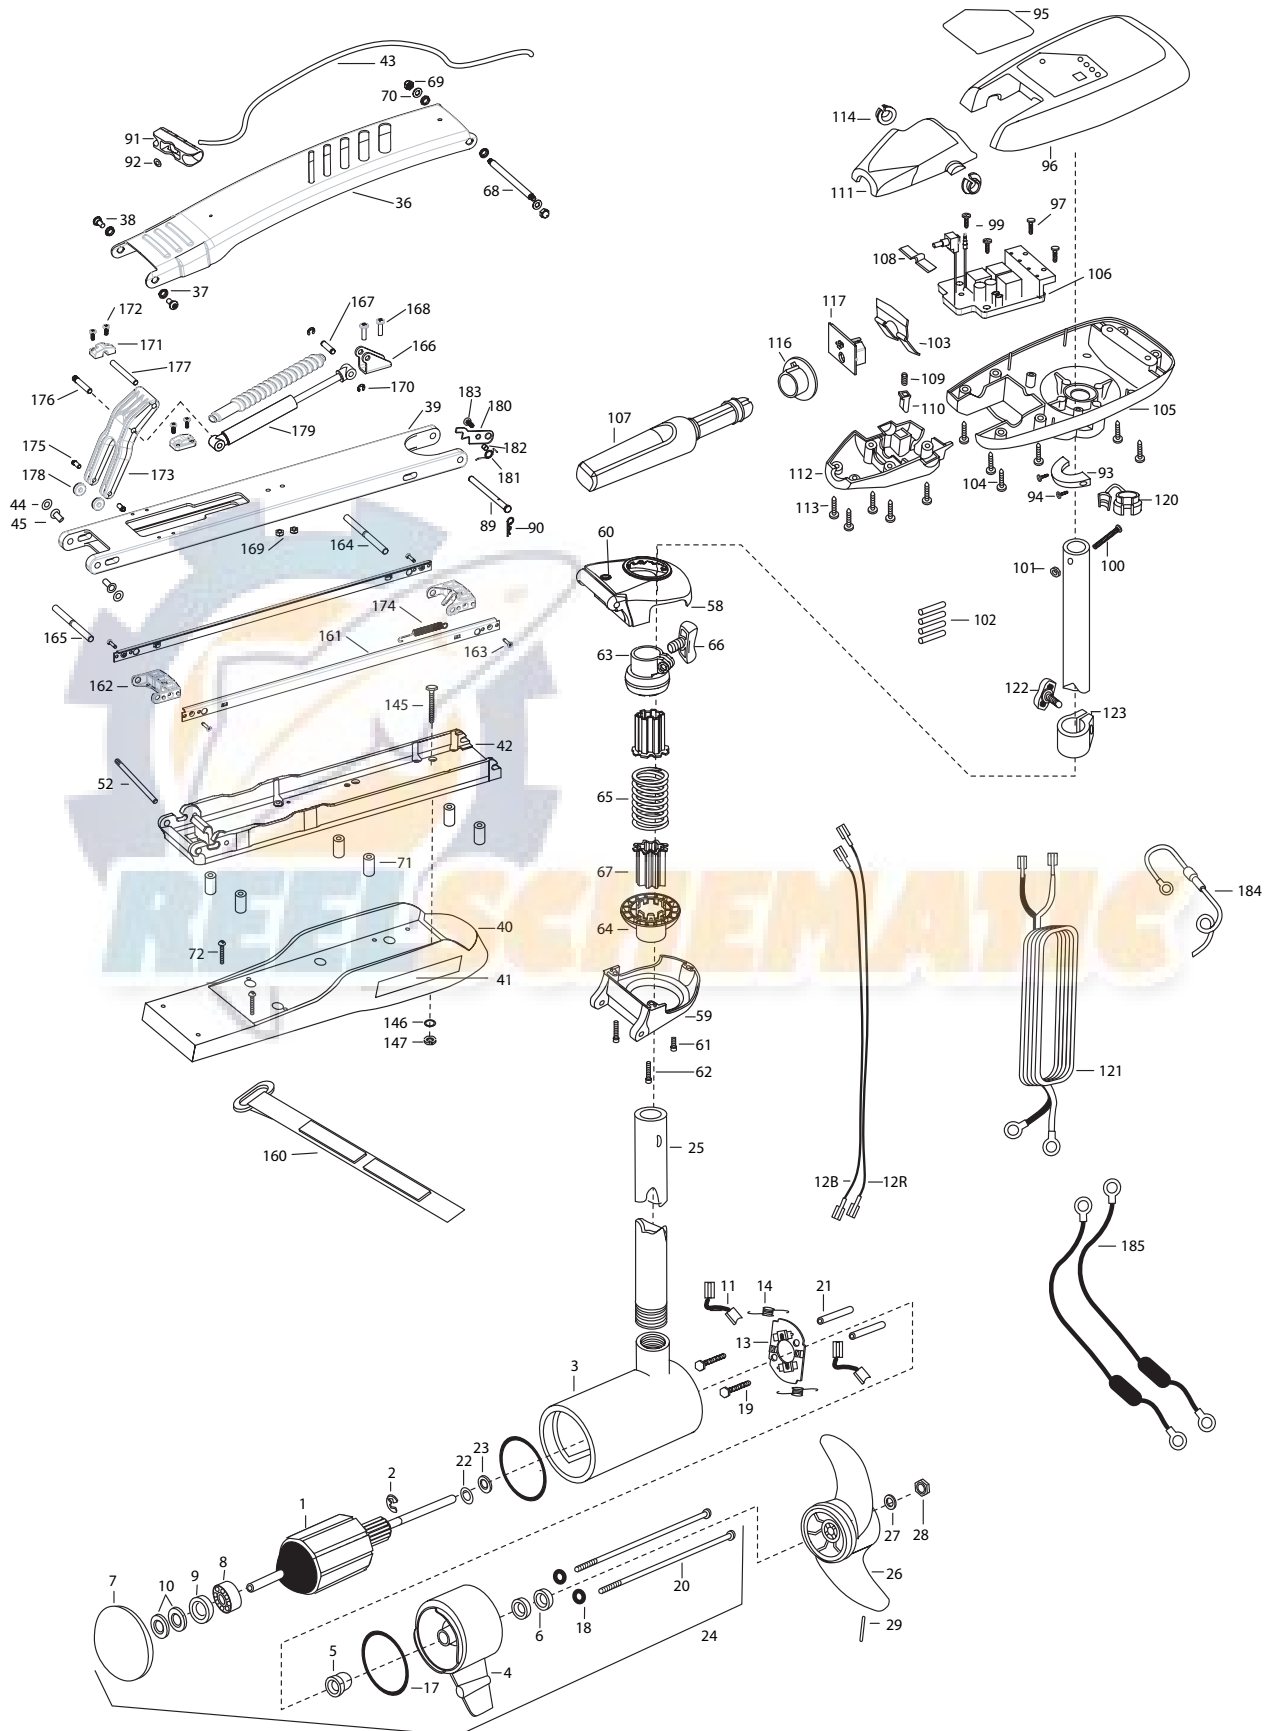

RT PRO 101
101 lbs Thrust
36 volt 46 amps
52" & 62" SHAFT

for use with "AH" serial numbers
3-year warranty from the date of purchase

1	2-100-216	ARMATURE ASSEMBLY 36V 4"	58	2772318	BRACKET BASE TOP/EYELET ASSEMBLY	*146	2261713	WASHER-1/4 FLAT S/S [6.EA]
2	788-040	RETAINING RING	59	2991772	BRKT BOTTOM/BEARING SW ASSEMBLY	*147	2263103	NUT-1/4-20 NYLOCK-JAM [6.EA]
3	2-200-310	CENTER HOUSING ASSEMBLY 4.0 TXT	60	2772352	EYELET KIT -ROPE	160	2263804	STRAP - VELCRO 30.5"
4	2-300-340	BRUSH END HOUSING ASSEMBLY	61	2263422	SCREW 5/16-18 X 1 SHCS SS	161	2263615	TIE RAIL LONG [2 EA.]
5	144-017	BEARING- FLANGE (SERVICE ONLY)	62	2263424	SCREW 5/16-18 X 2-1/2 SHCS [2.EA]		2263610	TIE RAIL SHORT [2 EA.]
6	880-025	SEAL [2.EA]	63	2261525	SPRING-SLEEVE UPPER	162	2262645	LATCH PIN HOLDER [2 EA.]
7	421-376R	PLAIN END HOUSING ASSEMBLY	64	2261535	SPRING SLEEVE, LOWER	163	2263456	SCREW #8 - 3/4" BTFH SS [4 EA.]
8	140-010	BALL BEARING	65	2262705	SPRING, BOWGUARD, HC	164	2262661	LATCH PIN, GROOVED FRONT SS
9	990-045	THRUST SPACER	66	2011366	SCREW-COLLAR SS	165	2262663	LATCH PIN, GROOVED REAR SS
10	992-010	SPRING WASHER [2.EA]	67	2264702	INSERT-TUBE [2 EA.]	166	2261990	BRACKET, CYLINDER FRONT
11	186-094	BRUSH [2.EA]	68	2262604	PIN- THREADED SS	167	2262665	PIN, 2 E-CLIP, SS
12B	640-018	LEADWIRE-BLACK 10 AWG 62 1/2"	69	2223100	NUT - NYLOC SS [2.EA]	168	2332104	SCREW 1/4-20 X 5/8" PH SS [2 EA.]
12R	640-123	LEADWIRE-RED 10 AWG 64"	70	2261722	WASHER SS [2.EA]	169	2073100	1/4-20" NUT SS [2 EA.]
13	738-004	BRUSH PLATE 4"	■	2994832	BAG ASSEMBLY	170	2263006	E-CLIP [2 EA.]
14	975-041	SPRING- TORSION [2.EA]	*71	2261505	SPACER, MOTOR REST [6.EA]	171	2261995	BRACKET REAR [2 EA.]
17	701-009	O-RING —THRU BOLT [2.EA]	*72	2263434	SCREW, 8-18 X 1 PPH SS [2.EA]	172	2223454	SCREW #10-32 X 1/2" PH SS [4 EA.]
18	701-043	O-RING [2.EA]	89	2262606	PIN- CLEVIS SS	173	2261545	YOKE-GAS ASSIST
19	830-027	SCREW -SELF THREAD 10-32X2 1/4" [2.EA]	90	2260806	SPRING CLIP SS	174	2262722	SPRING EXTENSION
20	830-096	THRU BOLT 12-24X11.56 [2.EA]	91	2150400	PULL-GRIP	175	2262635	PIN ROLLER SS [2 EA.]
21	973-025	SPACER- BRUSH PLATE [2.EA]	92	2151700	WASHER-EYE SHAFT .562 OD	176	2262667	PIN-KNURLED SS
22	990-051	WASHER- STEEL	93	2061517	COLLAR- CTRL BOX SW WHITE	177	2262669	PIN-YOKE PIVOT SS
23	990-052	WASHER- NYLATRON	94	2263434	SCREW, 8-18 X 1 PPH SS [2.EA]	178	2262320	ROLLER YOKE [2 EA.]
24	2316288	MOTOR ASSEMBLY 36V 4" VARS 52"/62" WHITE	95	2195651	DECAL- COVER RT101 PRO /B/HC	179	2998431	CYLINDER/SHOCK BOOT ASSEMBLY 62"
25	2032085	TUBE COMP. WHITE 62"	96	2300219	COVER- CONTROL BOX RIPTIDE WHITE		2998429	CYLINDER /SHOCK BOOT ASSEMBLY 52"
	2032034	TUBE COMP. WHITE 52"	97	2301310	SCREW- #8-18 X1/2 SS [2.EA]	180	2262670	LATCH PIN STOP LEVER
■	1378132	PROPELLER KIT	99	2372100	SCREW- #8-18X5/8 THD SS [2.EA]	181	2262723	SPRING, MAXXUM PRO
26	2331160	PROPELLER W.WEDGE 2	100	2263406	SCREW- #10-24 2 SS	182	2301700	SPACER-RELEASE LEVER BRASS
27	2091701	WASHER-PROP LARGE	101	2333101	NUT- HEX #10-24 UNC NYLOCK SS	183	2332104	SCREW 1/4-20 X 5/8" SS
28	2198401	ANODE	102	2305401	SHRINK TUBE- .374 X 1.50 [4 EA.]	184	2998200	CIRCUIT BREAKER ASEMBLY
29	2262658	PIN-DRIVE SS	103	2302743	SPRING- DETENT (HANDLE-TILT)	185	2340610	CONNECTOR CABLE [2 EA.]
■	2991745	MOUNT,BOW ASSEMBLY, SW 62"	104	2303412	SCREW- #6-20 X 5/8 SELF TAP [5.EA]			
	2991744	MOUNT,BOW ASSEMBLY, SW 52"	105	2062596	CONTROL BOX- SW WHT			
36	2264256	ARM UPPER-SW LONG 62"	106	2184001	CONTROL BOARD ASSEMBLY 24/36V			
	2264251	ARM UPPER-SW STD. 52"	107	2990915	HANDLE ASSEMBLY W/O U- JOINT			
37	2293501	BUSHING, STAINLESS STEEL [4.EA]	108	2302742	SPRING- DETENT (OFF) SS			
38	2263500	BOLT, SHOULDER MAXXUM [2.EA]	109	2302745	SPRING- RELEASE BUTTON SS			
39	2264336	ARM-LOWER GAS ASSIST,L.G.SW, 62"	110	2303720	RELEASE BUTTON- HANDLE			
	2264331	ARM-LOWER GAS ASSIST, STD, SW, 52"	111	2060411	HANDLE TOP HALF- MAXIMIZE			
40	2263915	MOTOR REST LONG MAXXUM RT PRO 62"	112	2060415	HANDLE LOWER HALF			
	2263914	MOTOR REST STD. MAXXUM RT PRO 52"	113	2303412	SCREW - 6-20 X 5/8 SELF TAP [5.EA]			
41	2195530	DECAL-MAXXUM RT PRO.MOTOR REST [2.EA]	114	2060005	BEARING- HANDLE PIVOT [2.EA]			
42	2993982	BOWPLATE- SW LG MACH/INSERT, 62"	116	2992852	ACTUATOR- CAM			
	2993983	BOWPLATE - SW STD. MACH/INSERT 52"	117	2184020	POT ADAPTER			
43	2251601	ROPE 40" MAXXUM MOUNT	120	2052900	STRAIN RELIEF- C.CORD/C			
44	2261708	WASHER-3/8X1/2X.010 SS [2.EA]	121	2090650	LEADWIRE- 10 GA (RINGS)			
		[62" MODELS ONLY]	122	2011366	SCREW- COLLAR/NEW KNOB SS			
45	2236000	BEARING NYLINER- [2.EA]	123	2031520	COLLAR- DEPTH (W/O INSERT)			
52	2260505	HINGE-PIN HEADLESS SS	■	2994830	BAG ASSEMBLY-MAXXUM			
■	2991764	BOWGUARD ASSEMBLY-HAND CTRL, 52/62	*145	2263431	SCREW 1/4-20 X 3.5 PPH [6.EA]			