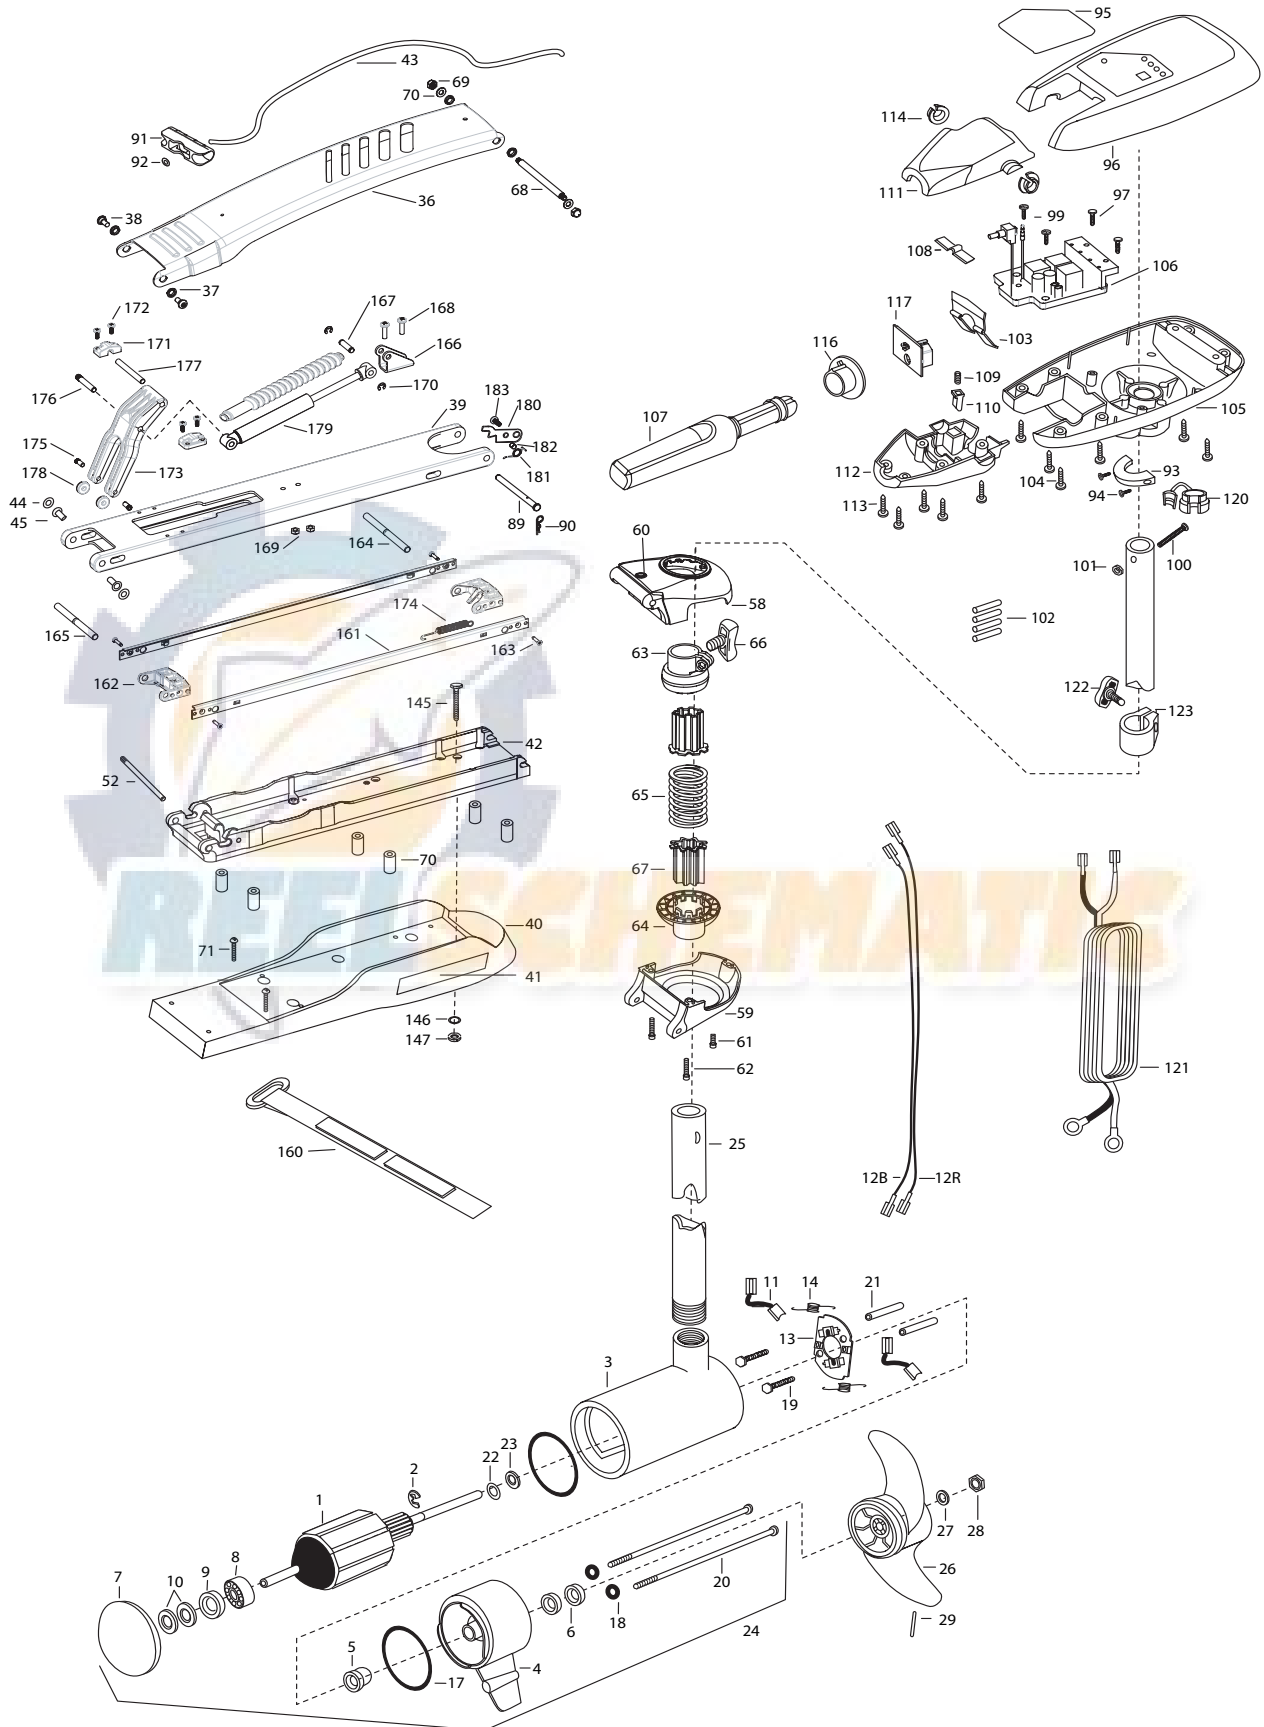

**RT PRO 80**  
80 lbs Thrust  
24 volt 56 amps  
52" & 62" SHAFT

for use with "AH" serial numbers  
3-year warranty from the date of purchase

1	2-100-214	ARMATURE ASSEMBLY 24V 4"	58	2772318	BRACKET BASE TOP/EYELET ASSEMBLY	*146	2261713	WASHER-1/4 FLAT S/S [6.EA]
2	788-040	RETAINING RING	59	2991772	BRKT BOTTOM/BEARING SW ASSEMBLY	*147	2263103	NUT-1/4-20 NYLOCK-JAM [6.EA]
3	2-200-397	CENTER HOUSING ASSEMBLY 4.0 TXT	60	2772352	EYELET KIT -ROPE	160	2263804	STRAP - VELCRO 30.5"
4	2-300-340	BRUSH END HOUSING ASSEMBLY	61	2263422	SCREW 5/16-18 X 1 SHCS SS	161	2263615	TIE RAIL LONG [2 EA.]
5	144-017	BEARING- FLANGE (SERVICE ONLY)	62	2263424	SCREW 5/16-18 X 2-1/2 SHCS [2.EA]		2263610	TIE RAIL SHORT [2 EA.]
6	880-025	SEAL [2.EA]	63	2261525	SPRING-SLEEVE UPPER	162	2262645	LATCH PIN HOLDER [2 EA.]
7	421-376R	PLAIN END HOUSING ASSEMBLY	64	2261535	SPRING SLEEVE, LOWER	163	2263456	SCREW #8 - 3/4" BTFH SS [4 EA.]
8	140-010	BALL BEARING	65	2262705	SPRING, BOWGUARD, HC	164	2262661	LATCH PIN, GROOVED FRONT SS
9	990-045	THRUST SPACER	66	2011366	SCREW-COLLAR SS	165	2262663	LATCH PIN, GROOVED REAR SS
10	992-010	SPRING WASHER [2.EA]	67	2264702	INSERT-TUBE [2 EA.]	166	2261990	BRACKET, CYLINDER FRONT
11	186-094	BRUSH [2.EA]	68	2262604	PIN- THREADED SS	167	2262665	PIN, 2 E-CLIPS, SS
12B	640-017	LEADWIRE-BLACK 10 AWG 61"	69	2223100	NUT - NYLOC SS [2.EA]	168	2332104	SCREW 1/4-20 X 5/8" PH SS [2 EA.]
12R	640-121	LEADWIRE-RED 10 AWG 62 1/2"	70	2261722	WASHER SS [2.EA]	169	2073100	1/4-20" NUT SS [2 EA.]
13	738-004	BRUSH PLATE 4"	■	2994832	BAG ASSEMBLY	170	2263006	E-CLIP [2 EA.]
14	975-041	SPRING- TORSION [2.EA]	*70	2261505	SPACER, MOTOR REST [6.EA]	171	2261995	BRACKET REAR [2 EA.]
17	701-009	O-RING —THRU BOLT [2.EA]	*71	2263434	SCREW, 8-18 X 1 PPH SS [2.EA]	172	2223454	SCREW #10-32 X 1/2" PH SS [4 EA.]
18	701-043	O-RING [2.EA]	89	2262606	PIN- CLEVIS SS	173	2261545	YOKE-GAS ASSIST
19	830-027	SCREW -SELF THREAD 10-32X2 1/4" [2.EA]	90	2260806	SPRING CLIP SS	174	2262722	SPRING EXTENSION
20	830-094	THRU BOLT 12-24X10.31 [2.EA]	91	2150400	PULL-GRIP	175	2262635	PIN ROLLER SS [2 EA.]
21	973-025	SPACER- BRUSH PLATE [2.EA]	92	2151700	WASHER-EYE SHAFT .562 OD	176	2262667	PIN-KNURLED SS
22	990-051	WASHER- STEEL	93	2061517	COLLAR- CTRL BOX SW WHITE	177	2262669	PIN-YOKE PIVOT SS
23	990-052	WASHER- NYLATRON	94	2263434	SCREW, 8-18 X 1 PPH SS [2.EA]	178	2262320	ROLLER YOKE [2 EA.]
24	2316224	MOTOR ASSEMBLY 24V 4" VARS 52"/62" WHITE	95	2195650	DECAL- COVER RT80 PRO /B/HC	179	2998431	CYLINDER/SHOCK BOOT ASSEMBLY 62"
25	2032085	TUBE COMP. WHITE 62"	96	2300219	COVER- CONTROL BOX RIPTIDE WHITE		2998429	CYLINDER /SHOCK BOOT ASSEMBLY 52"
	2032034	TUBE COMP. WHITE 52"	97	2301310	SCREW- #8-18 X1/2 SS [2.EA]	180	2262670	LATCH PIN STOP LEVER
■	1378132	PROPELLER KIT	99	2372100	SCREW- #8-18X5/8 THD SS [2.EA]	181	2262723	SPRING, MAXXUM PRO
26	2331160	PROPELLER W.WEDGE 2	100	2263406	SCREW- #10-24 2 SS	182	2301700	SPACER-RELEASE LEVER BRASS
27	2091701	WASHER-PROP LARGE	101	2333101	NUT- HEX #10-24 UNC NYLOCK SS	183	2332104	SCREW 1/4-20 X 5/8" SS
28	2198401	ANODE	102	2305401	SHRINK TUBE- .374 X 1.50 [4 EA.]			
29	2262658	PIN-DRIVE SS	103	2302743	SPRING- DETENT (HANDLE-TILT)			
■	2991745	MOUNT,BOW ASSEMBLY, SW 62"	104	2303412	SCREW- #6-20 X 5/8 SELF TAP [5.EA]			
	2991744	MOUNT,BOW ASSEMBLY, SW 52"	105	2062596	CONTROL BOX- SW WHT			
36	2264256	ARM UPPER-SW LONG 62"	106	2184001	CONTROL BOARD ASSEMBLY 24/36V			
	2264251	ARM UPPER-SW STD. 52"	107	2990915	HANDLE ASSEMBLY W/O U- JOINT			
37	2293501	BUSHING, STAINLESS STEEL [4.EA]	108	2302742	SPRING- DETENT (OFF) SS			
38	2263500	BOLT, SHOULDER MAXXUM [2.EA]	109	2302745	SPRING- RELEASE BUTTON SS			
39	2264336	ARM-LOWER GAS ASSIST,L.G.SW, 62"	110	2303720	RELEASE BUTTON- HANDLE			
	2264331	ARM-LOWER GAS ASSIST, STD, SW, 52"	111	2060411	HANDLE TOP HALF- MAXIMIZE			
40	2263915	MOTOR REST LONG MAXXUM RT PRO 62"	112	2060415	HANDLE LOWER HALF			
	2263914	MOTOR REST STD. MAXXUM RT PRO 52"	113	2303412	SCREW - 6-20 X 5/8 SELF TAP [5.EA]			
41	2195530	DECAL-MAXXUM RT PRO,MOTOR REST [2.EA]	114	2060005	BEARING- HANDLE PIVOT [2.EA]			
42	2993982	BOWPLATE- SW LG MACH/INSERT, 62"	116	2992852	ACTUATOR- CAM			
	2993983	BOWPLATE - SW STD. MACH/INSERT 52"	117	2184020	POT ADAPTER			
43	2251601	ROPE 40" MAXXUM MOUNT	120	2052900	STRAIN RELIEF- C.CORD/C			
44	2261708	WASHER-3/8X1/2X.010 SS [2.EA] [62" MODELS ONLY]	121	2090650	LEADWIRE- 10 GA (RINGS)			
			122	2011366	SCREW- COLLAR/NEW KNOB SS			
45	2236000	BEARING NYLINER- [2.EA]	123	2031520	COLLAR- DEPTH (W/O INSERT)			
52	2260505	HINGE-PIN HEADLESS SS	■	2994830	BAG ASSEMBLY-MAXXUM			
■	2991764	BOWGUARD ASSEMBLY-HAND CTRL, 52/62	*145	2263431	SCREW 1/4-20 X 3.5 PPH [6.EA]			