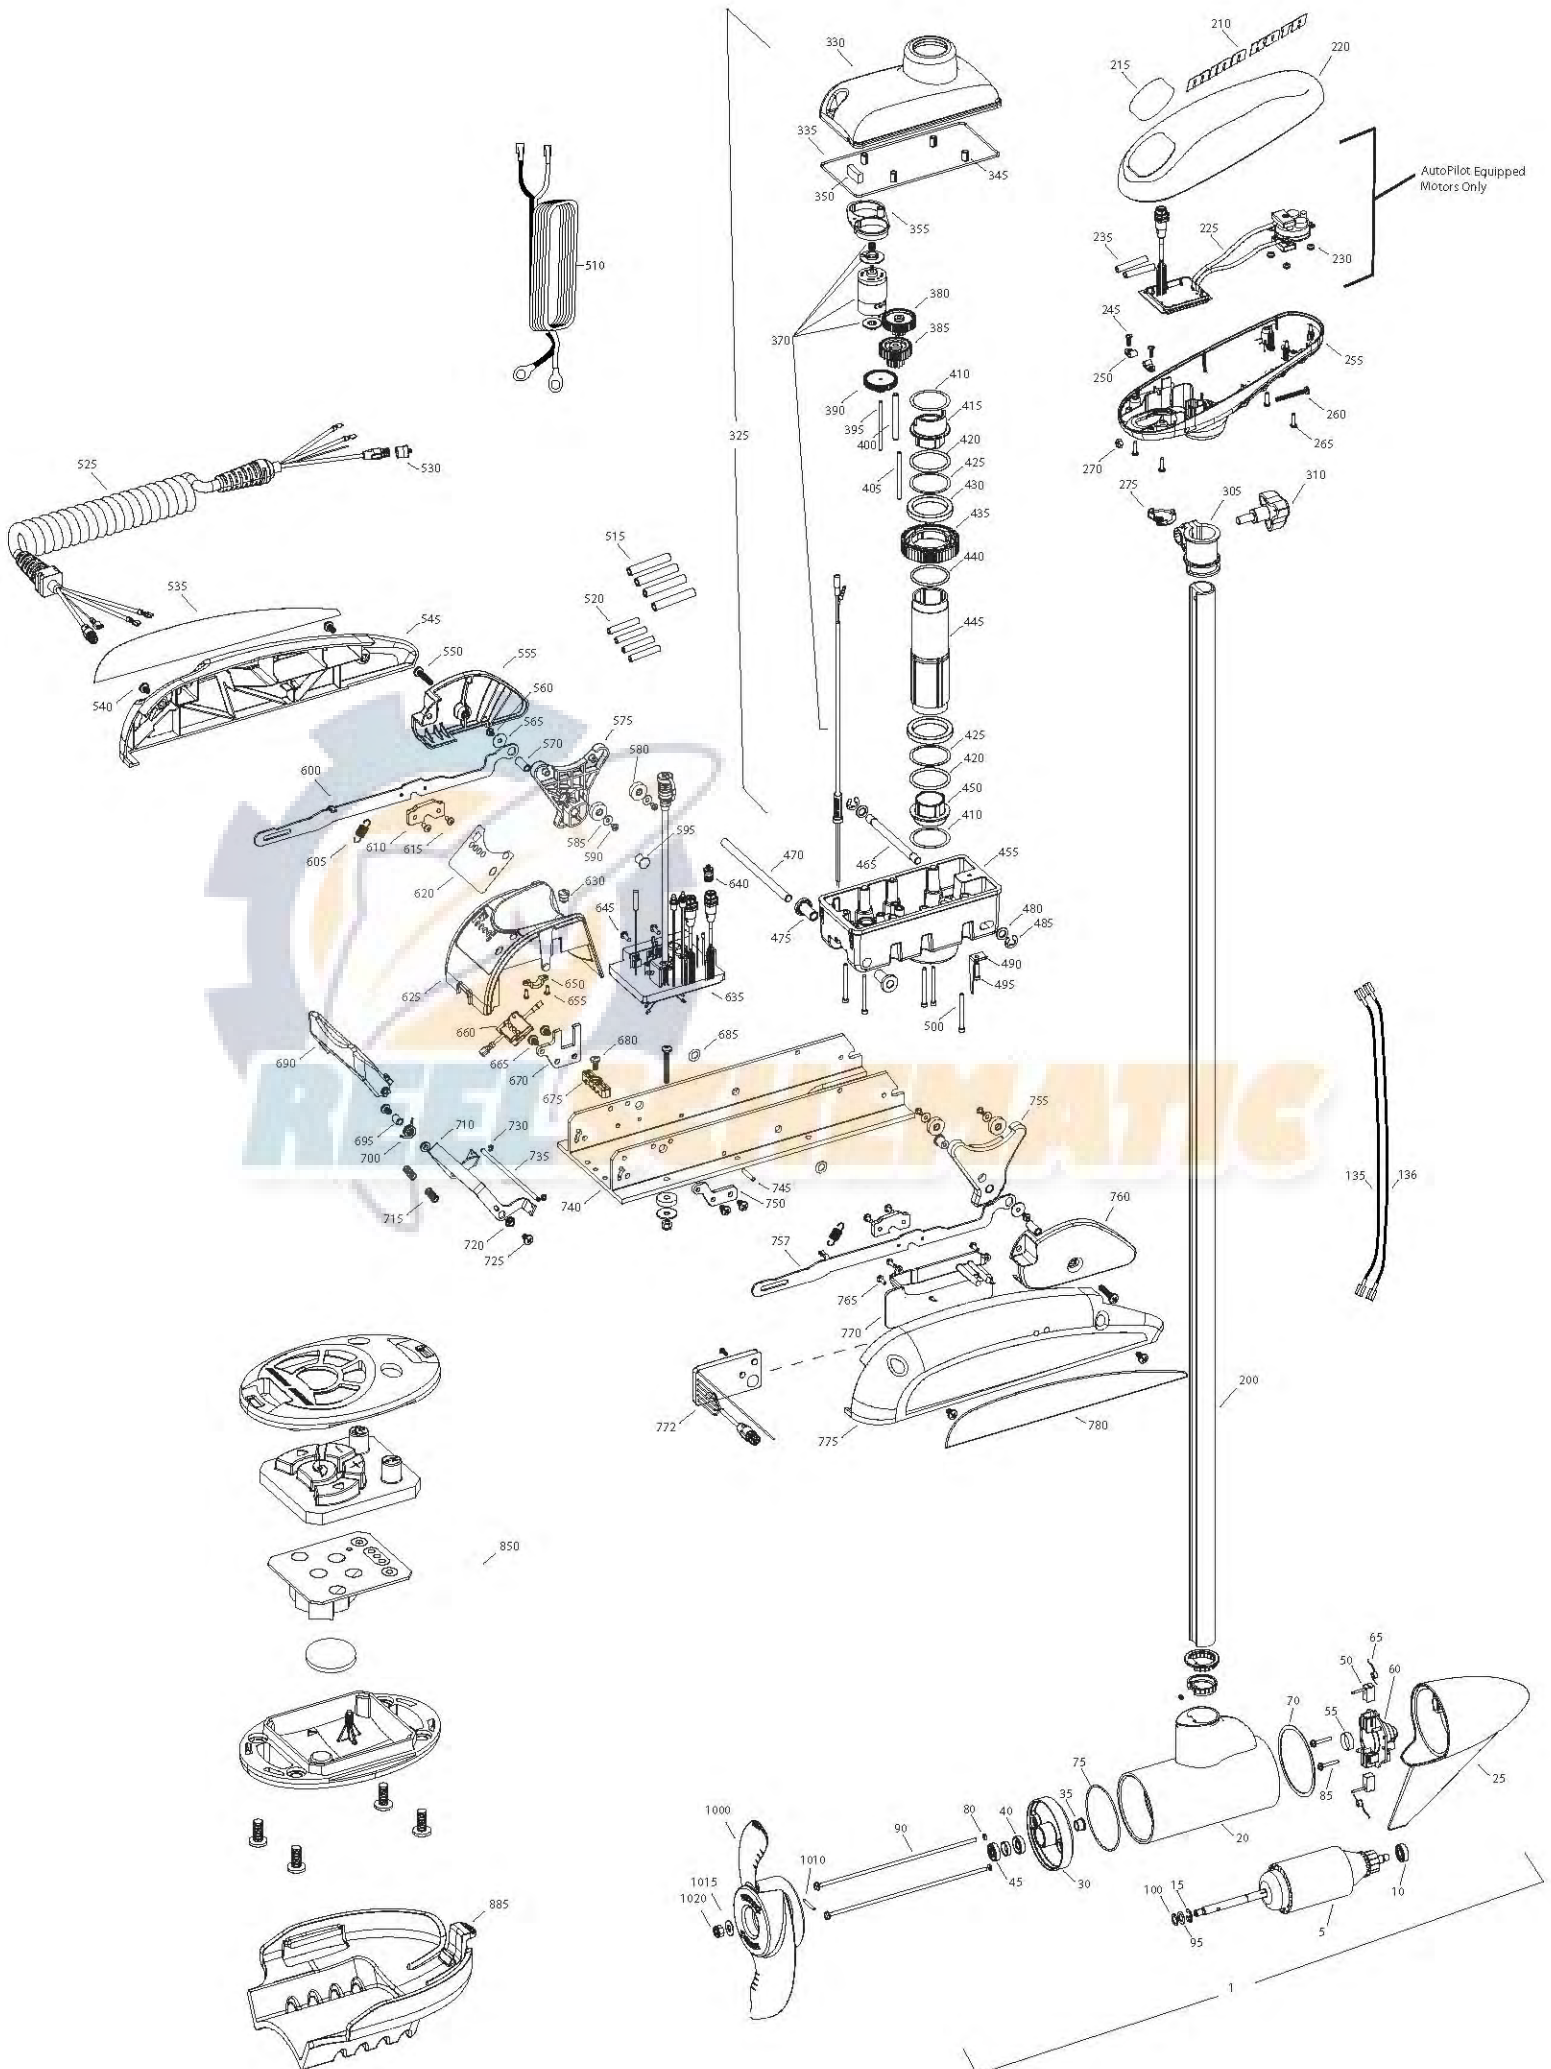

RT 55 ST
55 LBS THRUST
12 VOLT 50 AMPS
48" SHAFT

for use with "AH" serial numbers
3-year warranty from the date of purchase

Item	P/N	Description	Qty	Item	P/N	Description	Qty	Item	P/N	Description	Qty
1	277-9030	12V Motor 48" SW	1	385	2302250	Gear, cluster 2nd stage	1	670	2321941	Bracket, strain relief	1
5	2-100-145	Armature assembly	1	390	2302245	Gear, cluster 1st stage	1	675	2321310	Strain relief, wire	1
10	140-010	Bearing	1	395	2302610	Shaft, gear 1st stage	1	680	2323405	Screw, 1/4-20 x .5	1
15	788-015	Retaining ring	1	400	2302620	Shaft, gear 3rd stage	1	685	2333100	Speed nut, .375	2
20		Included in #200 assembly		405	2302615	Shaft, gear 2nd stage	1	690	2320216	Handle, release cover	1
25	421-350	Brush end housing assembly STD	1	410	2321704	Washer, thrust	2	695	2301700	Bushing,	1
30	2-400-337	Plain end housing assembly	1	415	2321515	Liner, output tube	1	700	2302700	Spring, release handle	1
35	144-049	Flange bearing	1	420	2324603	O-ring, 224	2	710	2320401	Handle, release SW	1
40	880-003	Seal	1	425	2321720	Shim, O-ring	2	715	2322712	Spring, release handle	2
45	880-006	Seal with shield	1	430	2327308	Bearing, ball sealed	2	720	2322604	Bushing, handle	2
50	188-036	Brush	2	435	2322200	Gear, output	1	725	2332104	Screw, 1/4-20 x .625	2
55	725-050	Paper tube	1	440	2324601	O-ring, output gear	1	730	2323000	E-clip, 3/16, SS	2
60	2302230	Brush plate assembly 738-036	1	445	2322230	Tube, output machined	1	735	2322607	Pin, follower, handle	1
65	975-040	Brush spring	2	450	2321510	Collar, drive, bottom	1	740	2321902	Base extrusion, machined	2
70	337-036	Gasket	1	455	2326507	Steering housing, Bottom	1	745	2322912	Spring pin,	2
75	701-081	O-ring, motor	1	460	2320605	Leadwire, Steering	1	750	2321951	Bracket, sideplate	1
80	701-008	O-ring, thru-bolt	2	465	2322601	Pin, latch, SS	1	755	2323910	Ramp, 3 5/8" right	1
85	830-007	Screw, 8-32	2	470	2322603	Pin, pivot, SS	1	757	2324201	Arm, release, Right	1
90	830-008	Thru-bolt	2	475	2327310	Bushing, pivot pin	2	760	2321920	Skid, right	1
95	990-067	Washer, steel	2	480	2321702	Washer, flat .375	2	765	2301310	Screw, 8-18 x .5	3
100	990-070	Washer, nylatron	2	485	2263011	E-ring .375	2	770	2370221	Cover, access, SW	1
135	640-009	Leadwire, black	1	490	2322702	Spring, latch pin	2	772	2374090	Copilot Receiver Board	1
136	640-108	Leadwire, red	1	495	2323410	Screw, 8-32 x .75	1	775	2321911	Sideplate, right, SW	1
200	2779305	Tube, composite 48" SW	1	500	2323408	Screw, 8-32 x 2	7	780	2325642	Decal, sideplate, right	1
205		Included in #200 assembly		510	2090651	Leawire, 10 ga	1				
210	2325666	Decal, cover	2	525	2991271	Coil cord	1	850	2994095	Remote assembly	1
215	2325685	Decal, ctrl box 55 RT	1	530	2320202	Cap, dust, coil cord, non-AP only	1	851		Case, cover, transmitter	1
	2325682	Decal, ctrl box 55 RT Autopilot	1	535	2325643	Decal, sideplate, left	1	860		Keypad, transmitter	1
220	2320201	Cover, ctrl box	1	540	2323405	Screw, 1/4-20	4	865		Transmitter board	1
225	2324030	Ctrl board, compass, Autopilot only	1	545	2321916	Sideplate, left	1	870		Battery, transmitter	1
230	2302960	Grommet, compass, Autopilot only	3	550	2263426	Screw, 1/4-20 x 1.25	2	875		Case, bottom, transmitter	1
235	2065400	Wire insulator	2	555	2321925	Skid, left	1	880		Screw, 4-24	4
245	2372100	Screw, 8-18 x .625	3	560	2323422	Screw, 10-24 x .375	2	885	2371990	Mount, co-Pilot	1
250	2052510	Cable clamp	3	565	2321700	Washer, #10 SS	2				
255	2322501	Ctrl box	1	570	2327306	Bushing, pivot	2	■	1378131	Propeller kit WW2	1
260	2332102	Screw, 10-24	1	575	2323915	Ramp, 3 5/8" left	1	■	2994875	Propeller bag assy	1
265	2372100	Screw, 8-18 x .625	4	580	2325117	Pad, rubber rest	4	1000	2091160	Propeller WW2	1
270	2333101	Nut, 10-24	1	585	2321706	Washer, #8	4	1010	2262600	Drive pin, small	1
275	2224702	Plug, ctrl box	1	590	2323412	Screw, 8-18 x .25	4	1015	2091726	Washer, prop, small	1
305	2321500	Depth collar	1	595	2324706	Insert, ramp	2	1020	2083101	Nut, nylock, prop, small	1
310	2260901	Knob, depth collar	1	600	2324203	Arm, release, left	1		2198400		
315		Included in #200 assembly		605	2322710	Spring, extension	2	■	2994864	Mounting hardware bag assy	1
320		Included in #200 assembly		610	2324211	Support block	2				
325	2997051	Steering housing	1	615	2323407	Screw, 10-32 x .375	4				
330	2326502	Steering housing top	1	620	2325651	Decal, speed control	1				
335	2324604	O-ring, case seal	1	625	2320211	Cover, speed control	1				
345	2305605	Roll pin 5/16	4	630	2322901	Strain relief	1				
350	2308601	Breather, filter	1	635	2324011	Control board, 12v	1				
355	2328610	Cradle, motor	1	640	2320203	Cap, dust, control board	1				
360	2302240	Pinion gear	1	645	2323406	Screw, 10-24 x	2				
365	2300265	Cap, motor, plastic	1	650	2321315	Holder, connector	1				
370	2302230	Motor, steering, 12V	1	655	2332103	Screw, 6-20 x .375	2				
375	2300560	Cap, spacer, plastic	1	660	2074080	Battery meter, 12v	1				
380	2302255	Gear, cluster 3rd stage	1	665	2323402	Screw, 1/4-20 x .375	4				