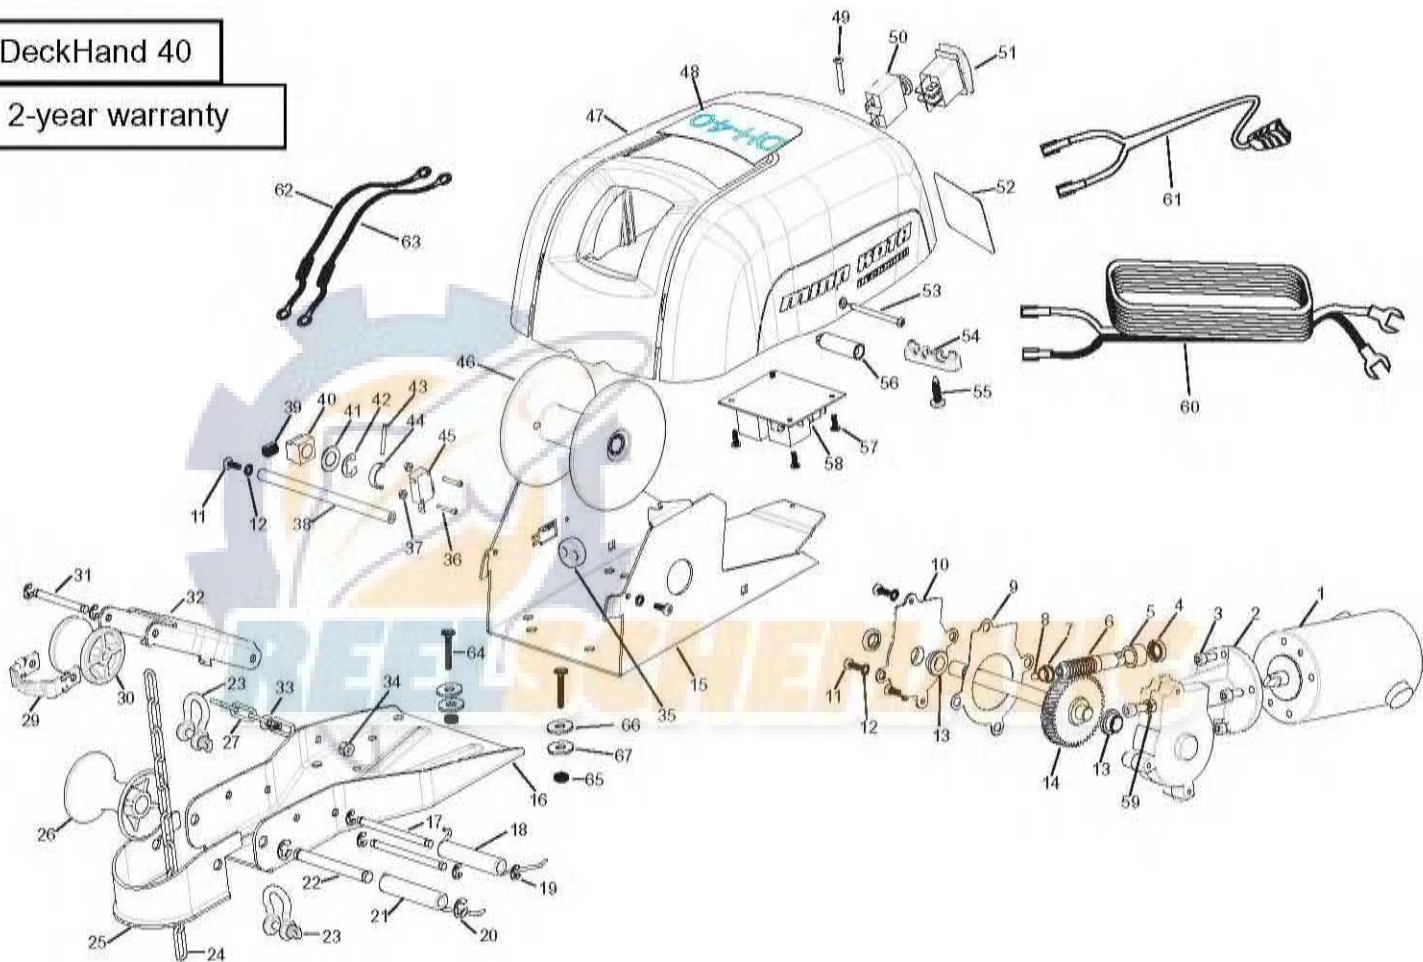

DeckHand 40

2-year warranty

Item Part Description

■	2997816	MOTOR/GEAR ASSEMBLY (Includes items 1-10,13,14)			
*1	2377802	MOTOR			
*2	2376502	GEAR BOX			
3	2373448	SCREW M6X1.0 X16mm [5 EA.]			
4	880-026	SEAL [2 EA.]			
5	2370041	BRONZE BUSHING			
*6	2372238	WORM GEAR			
7	2377300	BRONZE BUSHING 3/8" SHAFT			
*8	2376000	BALL-THRUST			
9	2376915	GASKET			
10	2376515	GEAR BOX COVER			
11	2223455	SCREW #10-32 X 1/2" [6 EA.]			
12	2261718	WASHER-#10 EXT. LW [6 EA.]			
13	2227304	BRONZE BUSHING 1/2" SHAFT [2 EA.]			
*14	2372254	GEAR SHAFT			
15	2371901	BASE			
■	2998410	DAVIT ASSEMBLY (Includes items 16-22, 25-34)			
*16	2376505	DAVIT CHASSIS			
17	2372607	HINGE PIN [2 EA.]			
18	2372712	TORSION SPRING			
19	2013000	E-RING [6 EA.]			
20	2263010	E-RING [2 EA.]			
21	2372713	TORSION SPRING			
22	2372606	AXLE PIN			
23	2370806	SHACKLE [2 EA.]			
24	2370820	CHAIN			
25	2371613	LOWER LINE GUIDE			
26	2372311	ROLLER-LARGE			
27	2370801	SAFETY LANYARD			
29	2371614	UPPER LINE GUIDE			
30	2372306	ROLLER-SMALL			
31	2372601	AXLE PIN			
32	2374210	LIFTING ARM			
33	2373402	SCREW-1/4-20X5/8"			
34	2263103	NUT- 1/4" NYLOC			
35	2373200	ROPE STOP			
36	2372130	SCREW-#4-40 X 3/4" [2 EA.]			
37	2373100	NUT-#4-40 KEPS [2 EA.]			
38	2371612	LINE GUIDE			
39	2372700	COIL SPRING			
40	2370001	SPOOL BEARING			
41	990-051	WASHER			
42	788-040	E-RING			
43	2092601	DRIVE PIN			
44	2372630	PIN KEEPER			
45	2374010	SWITCH			
46	2377901	SPOOL W/ROPE	59	2373105	HEX NUT M6X1.0
47	2370202	COVER	60	2090601	LEADWIRE
48	2375505	DECAL-TOP COVER	61	2370703	CONTROL CORD
49	2372123	SCREW-#8-32 X 1.25"	62	2370704	JUMPER WIRE #20GA BLUE
50	2378203	CIRCUIT BREAKER	63	2370706	JUMPER WIRE #10GA RED
51	2374001	SWITCH	■	2994853	BAG ASSEMBLY
52	2375504	DECAL- MFR. NOTICE	64	2153501	5/16" -18 BOLT [8 EA.]
53	2372122	SCREW-#10-16 X 2 1/2" [2 EA.]	65	2153100	NUT- 5/16-18" [8 EA.]
54	2222905	STRAIN RELIEF	66	2301720	WASHER RUBBER [8 EA.]
55	2373446	SCREW- 1/4-20 X 1" [2.EA]	67	2151726	WASHER 5/16" [8 EA.]
56	2372920	STANDOFF [2 EA.]			
57	2372100	SCREW- #8-10 X 5/8"[4 EA.]			
58	2378225	CIRCUIT BOARD ASSEMBLY			