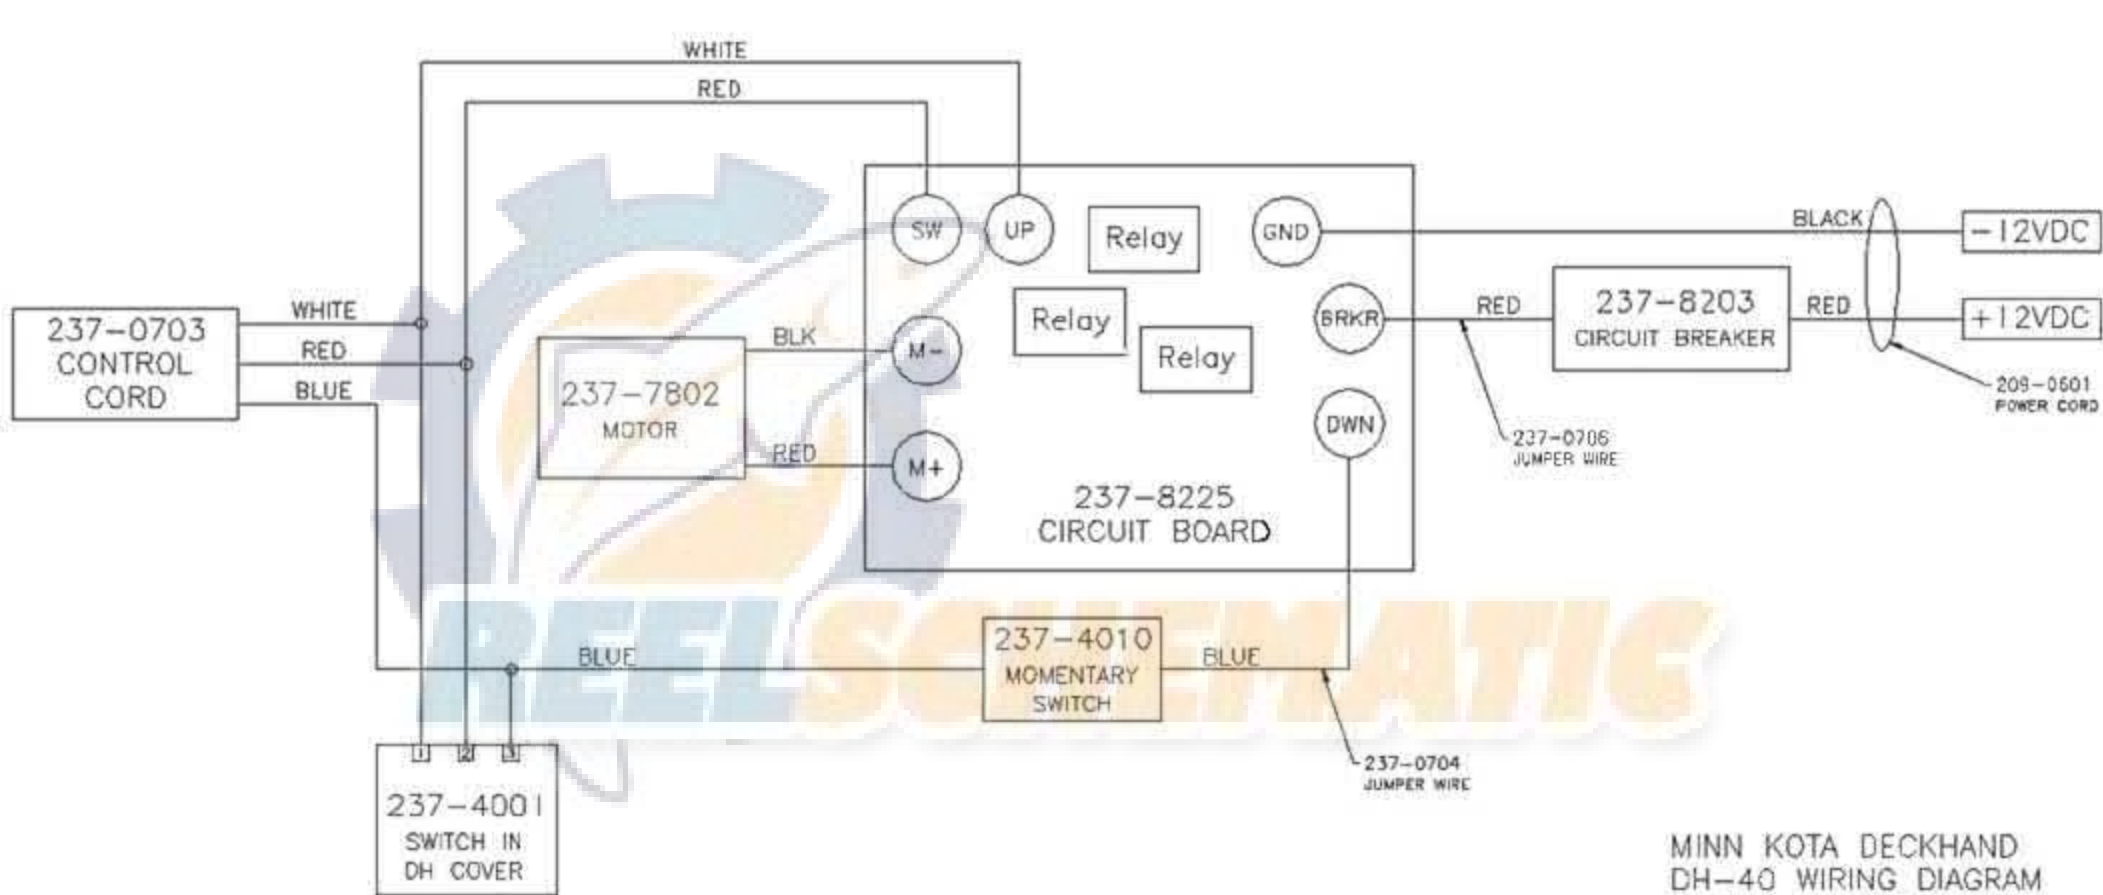

Item Part Description

■	2997816	MOTOR/GEAR ASSEMBLY (Includes items 1-10,13,14)			
*1	2377802	MOTOR			
*2	2376502	GEAR BOX			
3	2373448	SCREW M6X1.0 X16mm [5 EA.]			
4	880-026	SEAL [2 EA.]			
5	2370041	BRONZE BUSHING			
*6	2372238	WORM GEAR			
7	2377300	BRONZE BUSHING 3/8" SHAFT			
*8	2376000	BALL-THRUST			
9	2376915	GASKET			
10	2376515	GEAR BOX COVER			
11	2223455	SCREW #10-32 X 1/2" [6 EA.]			
12	2261718	WASHER-#10 EXT. LW [6 EA.]			
13	2227304	BRONZE BUSHING 1/2" SHAFT [2 EA.]			
*14	2372254	GEAR SHAFT			
15	2371901	BASE			
■	2998410	DAVIT ASSEMBLY (Includes items 16-22, 25-34)			
*16	2376505	DAVIT CHASSIS			
17	2372607	HINGE PIN [2 EA.]			
18	2372712	TORSION SPRING			
19	2013000	E-RING [6 EA.]			
20	2263010	E-RING [2 EA.]			
21	2372713	TORSION SPRING			
22	2372606	AXLE PIN			
23	2370806	SHACKLE [2 EA.]			
24	2370820	CHAIN			
25	2371613	LOWER LINE GUIDE			
26	2372311	ROLLER-LARGE			
27	2370801	SAFETY LANYARD			
29	2371614	UPPER LINE GUIDE			
30	2372306	ROLLER-SMALL			
31	2372601	AXLE PIN			
32	2374210	LIFTING ARM			
33	2373402	SCREW-1/4-20X5/8"			
34	2263103	NUT- 1/4" NYLOC			
35	2373200	ROPE STOP			
36	2372130	SCREW-#4-40 X 3/4" [2 EA.]			
37	2373100	NUT-#4-40 KEPS [2 EA.]			
38	2371612	LINE GUIDE			
39	2372700	COIL SPRING			
40	2370001	SPOOL BEARING			
41	990-051	WASHER			
42	788-040	E-RING			
43	2092601	DRIVE PIN			
44	2372630	PIN KEEPER			
45	2374010	SWITCH			
46	2377901	SPOOL W/ROPE	59	2373105	HEX NUT M6X1.0
47	2370202	COVER	60	2090601	LEADWIRE
48	2375505	DECAL-TOP COVER	61	2370703	CONTROL CORD
49	2372123	SCREW-#8-32 X 1.25"	62	2370704	JUMPER WIRE #20GA BLUE
50	2378203	CIRCUIT BREAKER	63	2370706	JUMPER WIRE #10GA RED
51	2374001	SWITCH	■	2994853	BAG ASSEMBLY
52	2375504	DECAL- MFR. NOTICE	64	2153501	5/16" -18 BOLT [8 EA.]
53	2372122	SCREW-#10-16 X 2 1/2" [2 EA.]	65	2153100	NUT- 5/16-18" [8 EA.]
54	2222905	STRAIN RELIEF	66	2301720	WASHER RUBBER [8 EA.]
55	2373446	SCREW- 1/4-20 X 1" [2.EA]	67	2151726	WASHER 5/16" [8 EA.]
56	2372920	STANDOFF [2 EA.]			
57	2372100	SCREW- #8-10 X 5/8"[4 EA.]			
58	2378225	CIRCUIT BOARD ASSEMBLY			

* This item is part of an assembly. This item cannot be sold separately due to machining and /or assembly that is required.

MINN KOTA DECKHAND
DH-40 WIRING DIAGRAM