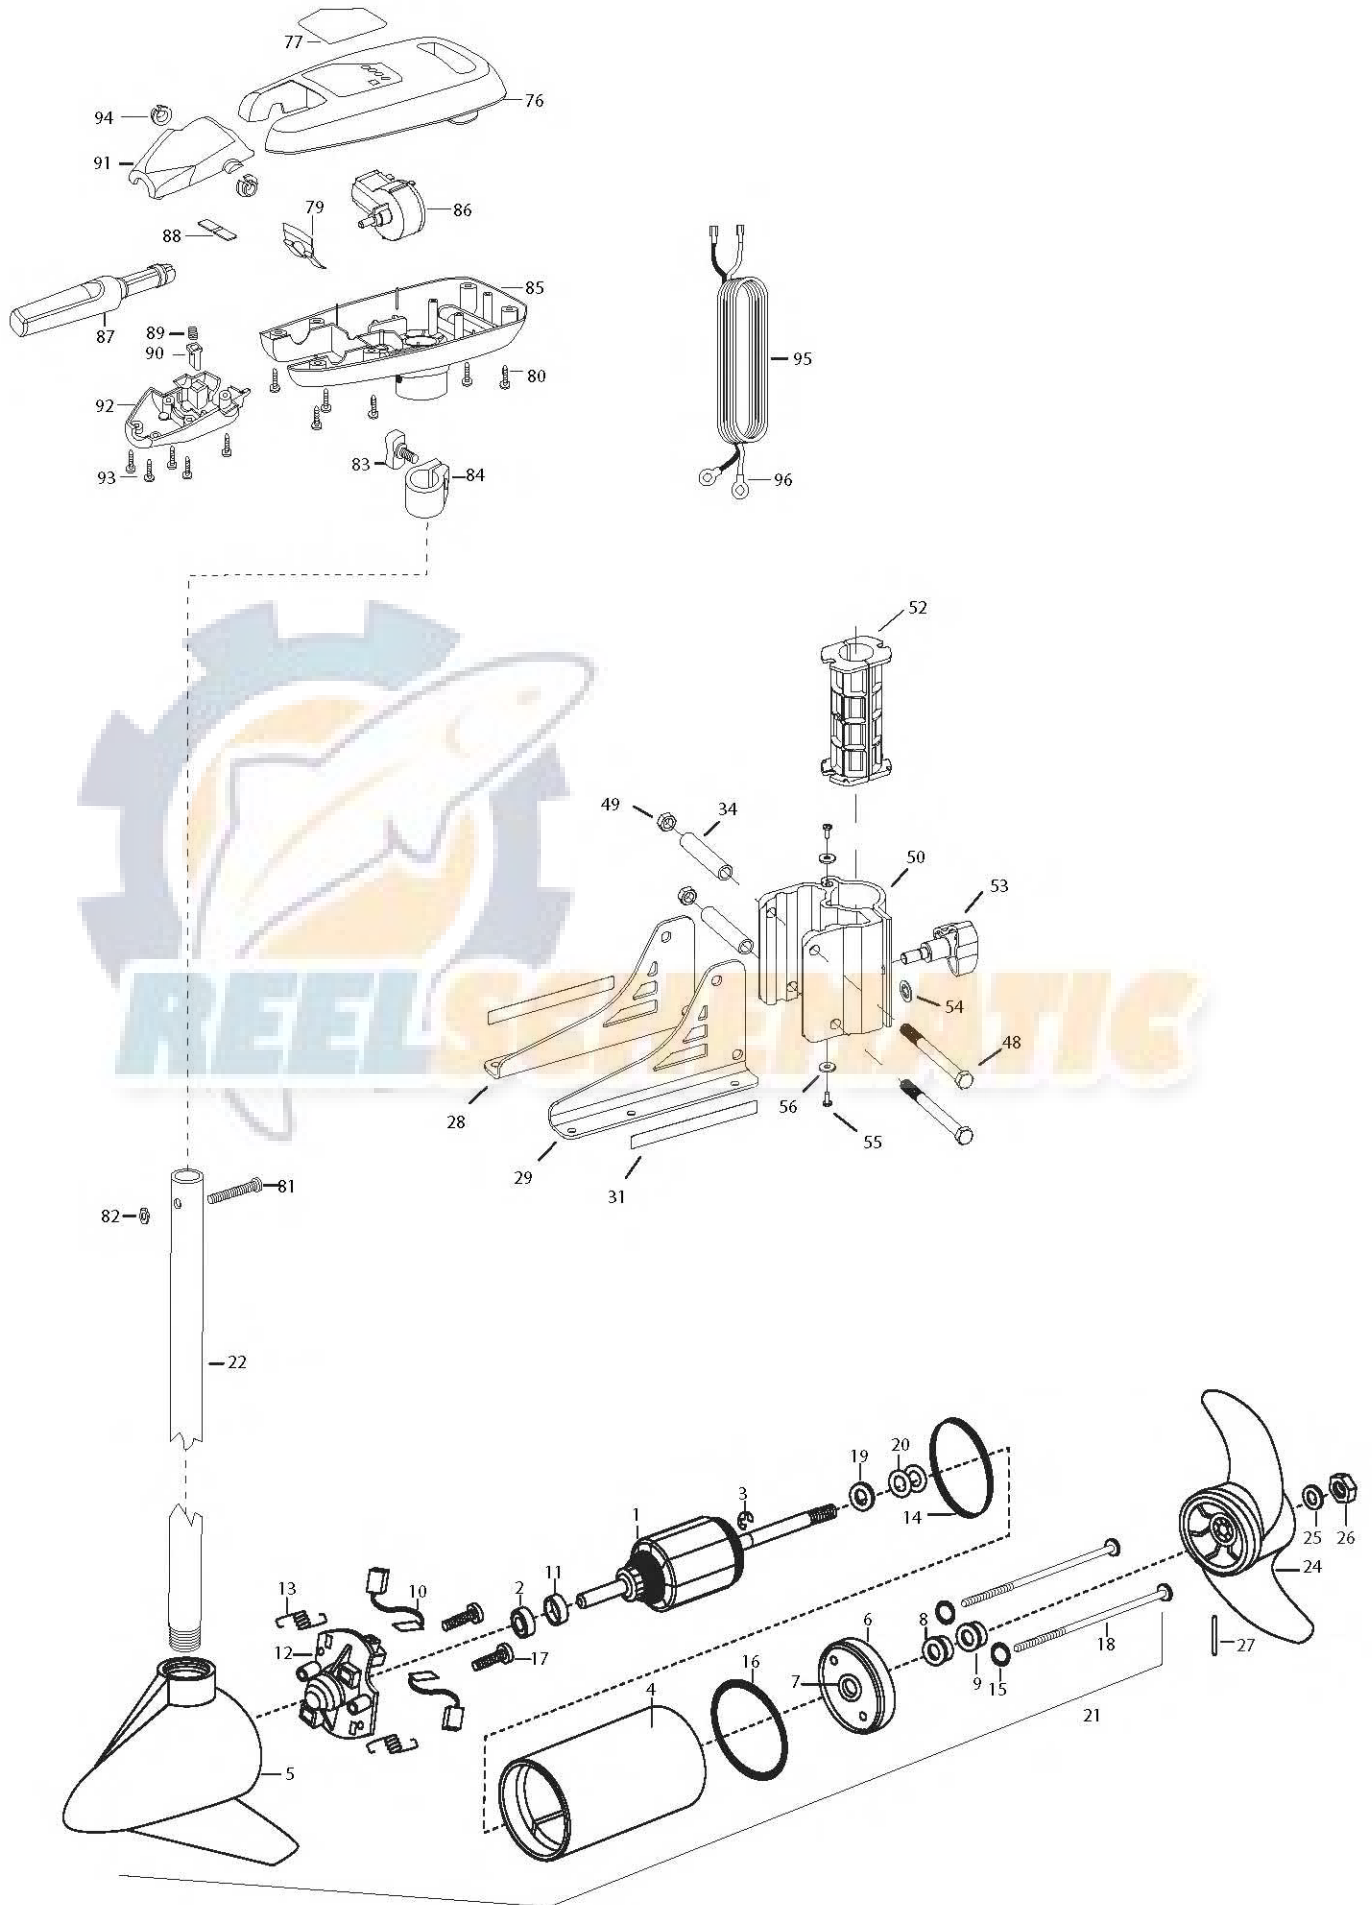

55 Pontoon HIC
55 lbs Thrust
12 Volt 50 Amps
52" Shaft

for use with "AI" serial numbers
2-year warranty from the date of purchase

1	2-100-115	ARMATURE ASSEMBLY 12V 3.625	52	2261537	HINGE-DOOR SLEEVE [2 EA.]
2	140-010	BEARING-BALL	53	2260905	KNOB-SOFT GRIP, L&D
3	788-015	RETAINING RING	54	2261728	WASHER-RETAINING 3/8"
4	2-200-101	CENTER HOUSING ASSEMBLY	55	2053415	SCREW #8-32 X 3/8" TRI [2 EA.]
5	2-300-199	BRUSH END HOUSING ASSEMBLY SPDCO	56	2261732	WASHER #8, NYLON [2 EA.]
6	2-400-101	PLAIN END HOUSING ASSEMBLY	76	2060285	COVER-CONTROL BOX
7	144-049	BEARING- FLANGE SERVICE ONLY	77	2265677	DECAL-COVER EDGE 55/H
8	880-003	SEAL	79	2302743	SPRING-DETENT HANDLE-TILT
9	880-006	SEAL-W/SHIELD	80	2303412	SCREW-6-20 X 5/8 SELF TAP [6.EA]
10	188-036	BRUSH ASSEMBLY [2.EA]	81	2033400	SCREW-10-24 X 1-3/4]
11	725-035	TUBE- BRUSH RETENTION	82	2013110	NUT-10-24 HEX (ZCP)
12	738-036	BRUSH PLATE WITH HOLDER	83	2011365	SCREW-COLLAR/NEW KNOB
13	975-040	SPRING- TORSION [2.EA]	84	2031520	COLLAR-DEPTH W/O INSERT
14	337-036	GASKET	85	2062551	CONTROL BOX PLAS W/HAND
15	701-008	O-RING THRU BOLT [2.EA]	86	2064023	SWITCH-FWD/REV 5SP
16	701-081	O-RING	87	2990912	HANDLE ASSEMBLY-W/U-JOINT 5SP
17	830-007	#8-32 SCREW [2.EA]	88	2302742	SPRING-DETENT OFF
18	830-042	THRU BOLT 10-32X8.83 [2.EA]	89	2302745	SPRING-RELEASE BUTTON
19	990-067	WASHER- STEEL THRUST	90	2303720	RELEASE BUTTON-HANDLE
20	990-070	WASHER-NYLATRON [2.EA]	91	2060408	HANDLE- TOP HALF
21	2097099	MOTOR ASSEMBLY 12V F/W 3.625 5SPCO	92	2060415	HANDLE- LOWER HALF
22	2032068	TUBE- COMPOSITE-52"	93	2303412	SCREW-6-20 X 5/8 SELF TAP [5.EA]
■	1378131	PROPELLER KIT	94	2060005	BEARING-HANDLE PIVOT [2.EA]
*24	2091160	PROPELLER- W/WEDGE 2	95	2090650	LEADWIRE -10 GA RINGS
*25	2151726	WASHER- 5/16 SS	96	2020700	TERMINAL RING, 3/8' [2.EA]
*26	2053101	NUT-PROP NYLOC	■	2994838	BAG ASSEMBLY-BOLTS NUTS WASHERS
*27	2092600	PIN-DRIVE	*98	2263462	SCREW 1/4-20X2 SS [6.EA]
28	2261915	BRACKET, LEFT	*99	2261713	WASHER-1/4 FLAT 18-18 [6.EA]
29	2261916	BRACKET, RIGHT	*100	2263103	NUT- 1/4-20 NYLOC-JAM [6.EA]
31	2265689	DECAL, MINNKOTA [2 EA.]			
34	2261727	BRACKET SPACER [2 EA.]		2991715	PONTOON BRACKET ASSEMBLY
48	2263511	BOLT 3/8-16 X 4.0" [2 EA.]		2888460	seal & oring kit
49	2263114	NUT-NYLOCK JAM 3/8-16 [2 EA.]			
50	2991829	HINGE-DOOR-KNOB ASSEMBLY			