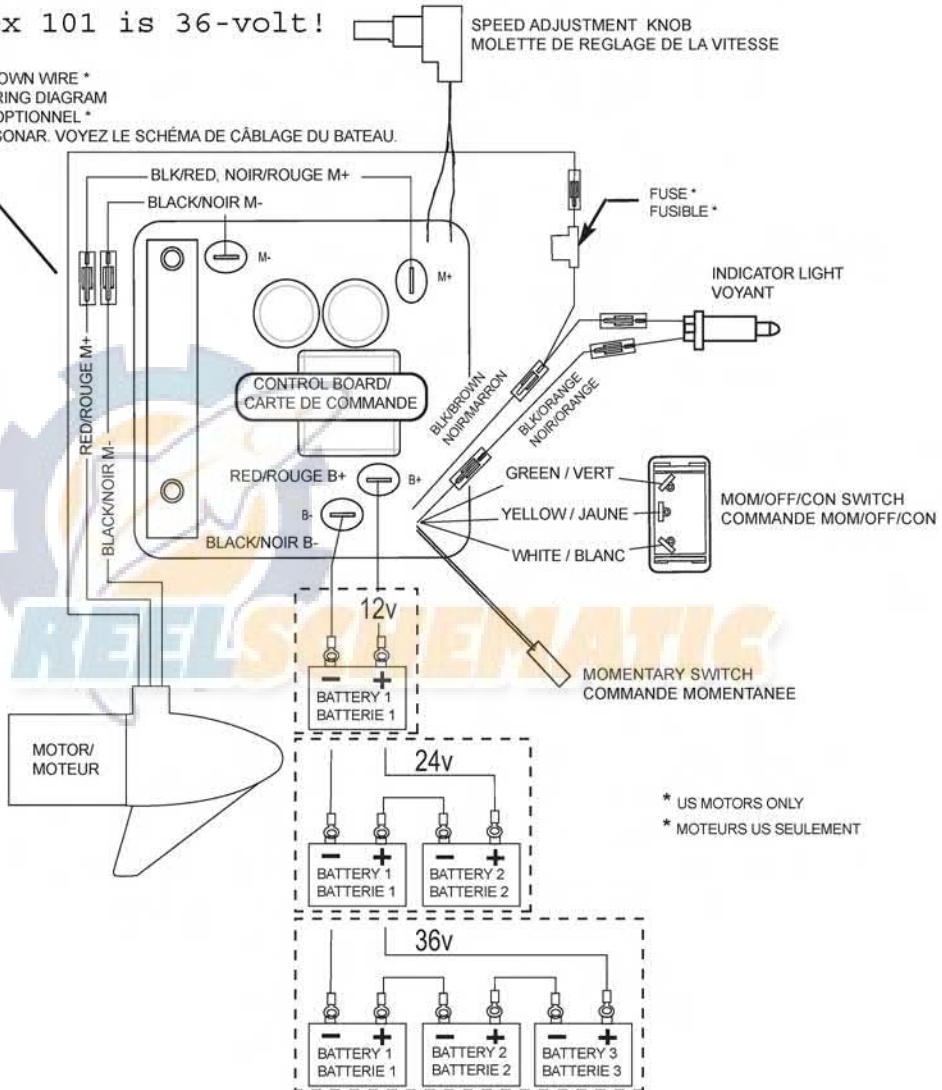

* This item is part of an assembly. This item cannot be sold separately due to machining and /or assembly that is required.

Fortrex 101 is 36-volt!

OPTIONAL BROWN WIRE *
SEE BOAT WIRING DIAGRAM
FIL MARRON OPTIONNEL *
ÉQUIPÉS DE SONAR. VOYEZ LE SCHÉMA DE CÂBLAGE DU BATEAU.

* US MOTORS ONLY

* MOTEURS US SEULEMENT