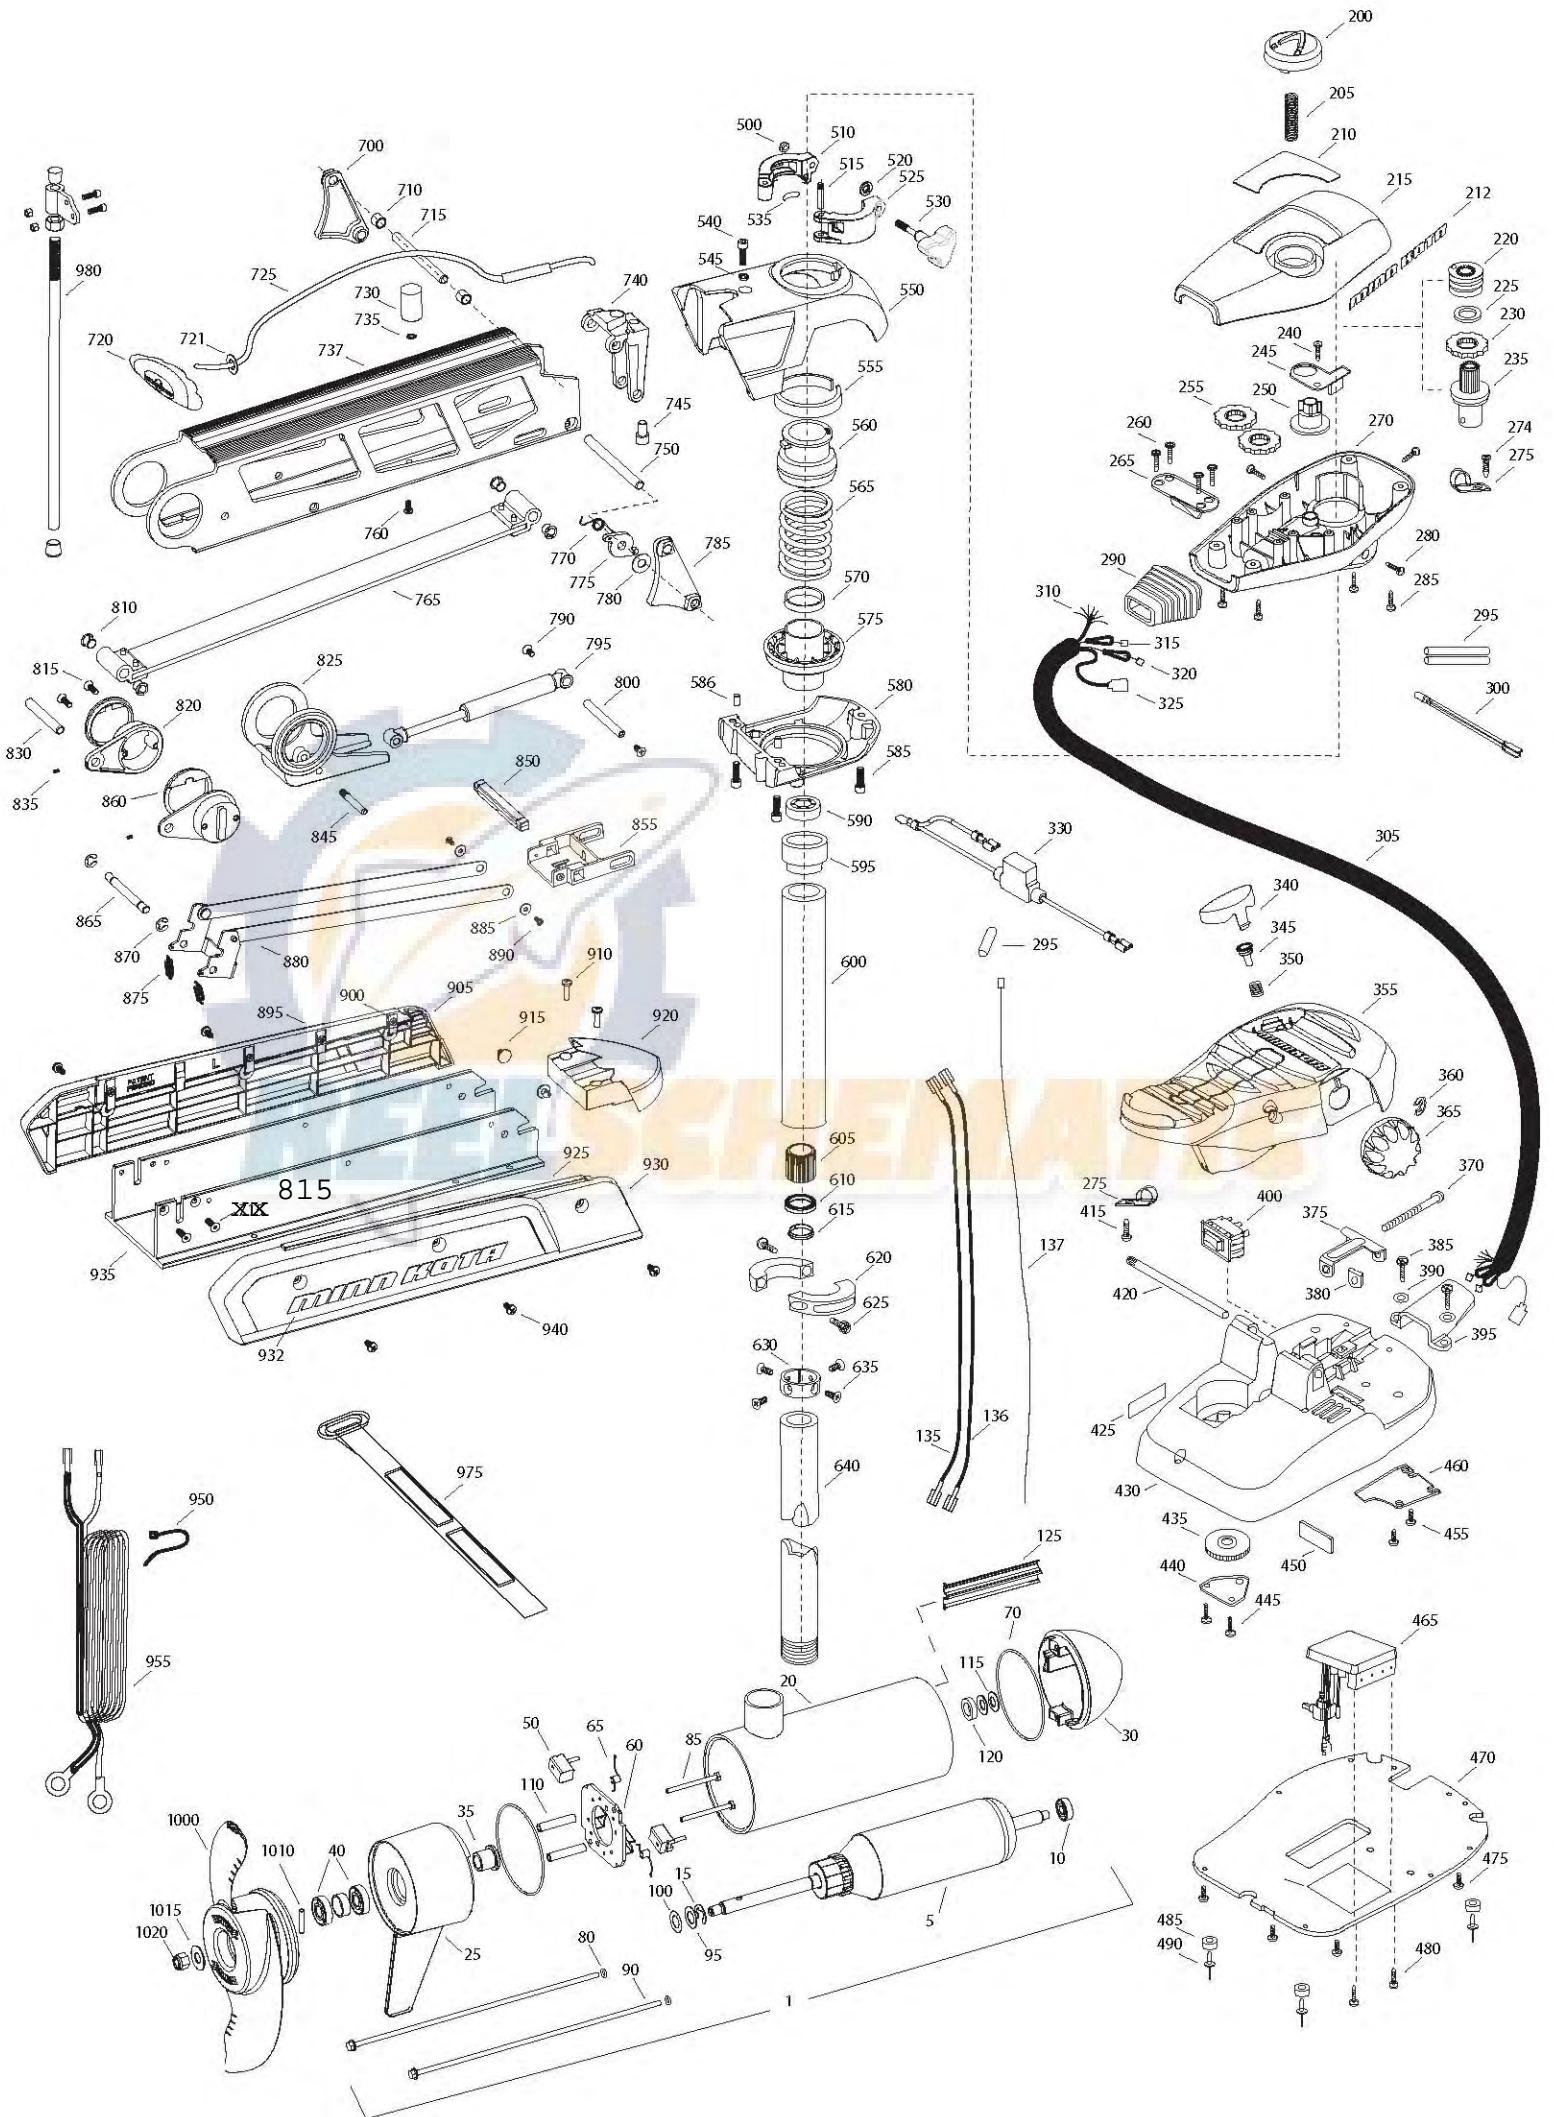

FORTREX 101
101 LBS THRUST
36 VOLT 46 AMPS
45" SHAFT

for use with "AI" serial numbers
3-year warranty from the date of purchase

Item	P/N	Description	Qty	Item	P/N	Description	Qty	Item	P/N	Description	Qty	Item	P/N	Description	Qty
1	2316280	36V Motor 45" FW	1	315	2267505	Cable assembly, right, 5'	1	590	2266000	Bearing, ball, steel	1	915	2286700	Plug, spacer	2
	2326295	36V Motor US2 45"	1	320	2267515	Cably assembly, left, 5'	1	595	2266260	Bearing race	1	920	2283900	Ramp, motor	1
5	2-100-216	Armature assembly	1	325	2211410	Cable extension, US2 175"	1	600	2992085	Tube w/ bearing race 21"	1	■	2993920	Sideplate assembly, short, right, fw	1
10	140-010	Bearing	1	330	2218200	Fuse holder assembly US2 only	1	605	2267307	Bushing outer tube	1	925	2288620	Support, right sideplate	1
15	788-040	Retaining ring	1					610	2266116	Bearing, Cartridge	1	930	2283920	Sideplate, short, right, fw	1
20	2-200-110	Center housing assembly		340	2993705	Push button w/ magnet	1	615	2266001	Bearing, split ring	1	932	2285500	Decal, Sideplate, fw	2
25	2-300-160	Brush end housing assembly	1	345	2260810	Clip, reed sensor	1	620	2261622	Collar half	2	935	2281902	Base extrusion short	1
30	421-276	Plain end housing assembly STD	1	350	2302732	Spring, pedal button	1	625	2263453	Screw, 1/4-20 x 1 SHCS	2	940	2323405	Screw 1/4-20 x 1/2	6
	9421-288	Plain end housing US2 45"	1	355	2994496	Foot pedal w/ plug	1	630	2071560	Collar, Tube	1	950	2256300	Tiewrap	1
35	144-017	Flange bearing	1	360	2263000	E-ring, knob	1	635	2223468	Screw 8-32 x 7/16 flt hd	4	955	2261238	Leadwire	1
40	880-025	Seal	2	365	2280115	Knob, speed control VARS	1	640	2032003	Tube 45"	1				
50	188-094	Brush	2	370	2263466	Screw 1/4-20 x 2	1	■	2991746	Mount, Fortrex, short	1	975	2263804	Strap hold down	1
60	2-600-148	Brush plate assembly	1	375	2263210	Bracket, conduit adjustment	1	700	2280800	Link, bowguard mount, left	1				
65	975-041	Brush spring	2	380	2263140	Nylock keeper	1	710	2287302	Bushing, upper pins	2	980	2991928	Bracket stabilizer assembly	1
70	701-043	O-ring, motor	2	385	2372100	Screw 8-18 x 5/8	2	715	2282600	Pin, 7/16 x 4 7/8	1				
80	701-009	O-ring, thru-bolt	2	390	2261714	Washer, max foot pedal	2	720	2880400	Pull grip assembly	1	■	1378132	Propeller kit WW2	
85	830-027	Screw, 10-32 x 2	2	395	2265115	Boot, foot pedal	1	721	2151700	Washer	1	■	2994876	Propeller bag assy	
90	830-096	Thru-bolt	2	400	2254031	Switch, mom/off/con	1	725	2771601	Rope assembly	1	1000	2331160	Propeller WW2	1
95	990-051	Washer, steel	2	415	2332103	Screw 6-20 x 3/8	1	730	2281515	Spacer, inner arm	1	1010	2262658	Drive pin, large	1
100	990-052	Washer, nylatron	2	420	2260511	Pin, pivot, foot pedal	1	735	2281702	Washer, lock 1/4	1	1015	2091701	Washer, prop, large	1
110	973-025	Spacer, brush plate	2	425	2266610	Decal, on/off switch	1	737	2284202	Outer arm	1	1020	2093101	Nut, nylock, prop, large	1
115	992-010	Washer, Belleville	2	430	2992104	Foot pedal base	1	740	2992302	Rope guide assembly	1				
120	992-045	Spacer, thrust	1	435	2262301	Pully, foot pedal	1	745	2281530	Insert, threaded	1	■	2994864	Mounting hardware bag assy	
125	582-014	Clip, retaining, long, US2 only	1	440	2266401	Cover, pulley	1	750	2282608	Pin, 7/16 x 5 5/32	1				
135	640-014	Leadwire, black	1	445	2301310	Screw 8-18 x 1/2	2	760	2223418	Screw, 1/4-20 x 1/2 BHCS	1				
136	640-118	Leadwire, red	1	450	2266413	Tension Screw	1	765	2993819	Inner arm assembly, short	1				
137	640-315	Groundwire, brown, US2 only	1	455	2332103	Screw 6-20 x 3/8	2	770	2042711	Spring, torsion	1				
				460	2266412	Switch plate, foot pedal	1	775	2283620	Latch, safety	1				
200	2990140	Indicator assembly	1	465	2264054	Control board max 24/36	1	780	2281704	Washer 7/16 nylon	1				
205	2282730	Spring, indicator	1	470	2264511	Bottom plate, max	1	785	2280805	Link, bowguard mount, right	1				
210	2285603	Decal, Cover 101#, fw	1	475	2372100	Screw 8-18 x 5/8	5	790	2283410	Screw 1/4-20 x 1/2 PFH	2				
	2285604	Decal, Cover 101# US2, fw	1	480	2223455	Screw 10-32 x 1/2 zp	2	795	2288400	Gas spring (cylinder)	1				
212	2285615	Decal, Control box, fw	1	485	2265126	Bumper pad, foot pedal	4	800	2282610	Pin, upper, shock	1				
215	2280200	Cover, control box	1	490	2378600	Pop rivet, 3/16 x 3/4 alum	4	810	2280005	Bearing, nyloner 7/16"	4				
220	2232360	Pulley, cable drum	1	■	2991550	Clamp collar assembly	1	815	2283400	Screw, 1/4-20 x 3/4 FHSC	4				
225	2261730	Washer, nylon	1	500	2073102	Nut, 1/4-28 ss	1	820	2281932	Bracket, rear pivot	2				
230	2267800	Gear, indicator	1	510	2071550	Collar clamp, "A" side	1	825	2281500	Yoke, shock mount	1				
235	2996247	Top bearing, pinion drive	1	515	2072621	Pin, knurled	1	830	2282606	Pin, 7/16 x 4 1/2	1				
240	2301310	Screw 8-18 x 1/2	1	520	2071718	Washer #10 nylon retaining	1	835	2283402	Screw, set, 6-32 x 1/4	2				
245	2261905	Bracket, indicator	1	525	2071555	Collar clamp, "B" side	1	845	2282604	Pin, Knurled 5/16 x 2	1				
250	2262221	Indicator, drive	1	530	2281505	Knob - Soft grip, FW	1	850	2283615	Latch bar	1				
255	2267800	Gear, indicator	2	535	2075120	Pad, urethane, depth collar	1	855	2283610	Bracket - latch/strap, rope pull	1				
260	2223430	Screw 8 x 3/4	4	540	2263422	Screw 5/16-18 x 1	1	860	2287300	Bushing, rear pivot	2				
265	2261901	Bracket, conduit	1	545	2281700	Washer 5/16 Lock	1	865	2282602	Pin, 3/8 x 3 3/4	1				
270	2282500	Control box	1	■	2991769	Bow guard assembly 45"	1	870	2263011	E-ring, 3/8 shaft	2				
274	2372100	8-18 x 5/8	1	550	2281942	Bracket, top	1	875	2282720	Spring, extension	2				
275	2263201	Clamp, wire harness	2	555	2280000	Bearing, top bracket	1	880	2773600	Latch strap assembly, short	1				
280	2053414	8-32 x 1/2 tri-lobe	3	560	2071541	Spring sleeve, upper	1	885	2261732	Washer 8, nylon	2				
285	2372100	Screw 8-18 x 2/8	4	565	2282700	Spring, bowguard	1	890	2373450	Screw 8-18 x 3/8	2	2889460	Seal & Oring Kit		
290	2265110	Boot, control box	1	570	2281525	Spacer, Spring 52/62" only	1	■	2993910	Sideplate assembly, short, left, fw	1				
295	2355410	Shrik tube 3/8	3	575	2281520	Spring sleeve, lower	1	895	2288625	Support, left sideplate	1				
300	2264015	Light, indicator	1	580	2991725	Bracket, bottom	1	900	2283408	Screw 8 x 3/8	8				
305	2265430	Cable jacket, 5'	1	585	2263423	Screw 5/16-18 x 1 SHCS	3	905	2283910	Sideplate, short, left, fw	1				
310	2261220	Wire harness, max	1	586	2262632	Pin, spring 1/4 x 5/8	2	910	2073408	Screw 1/4-20 x 7/8	2				