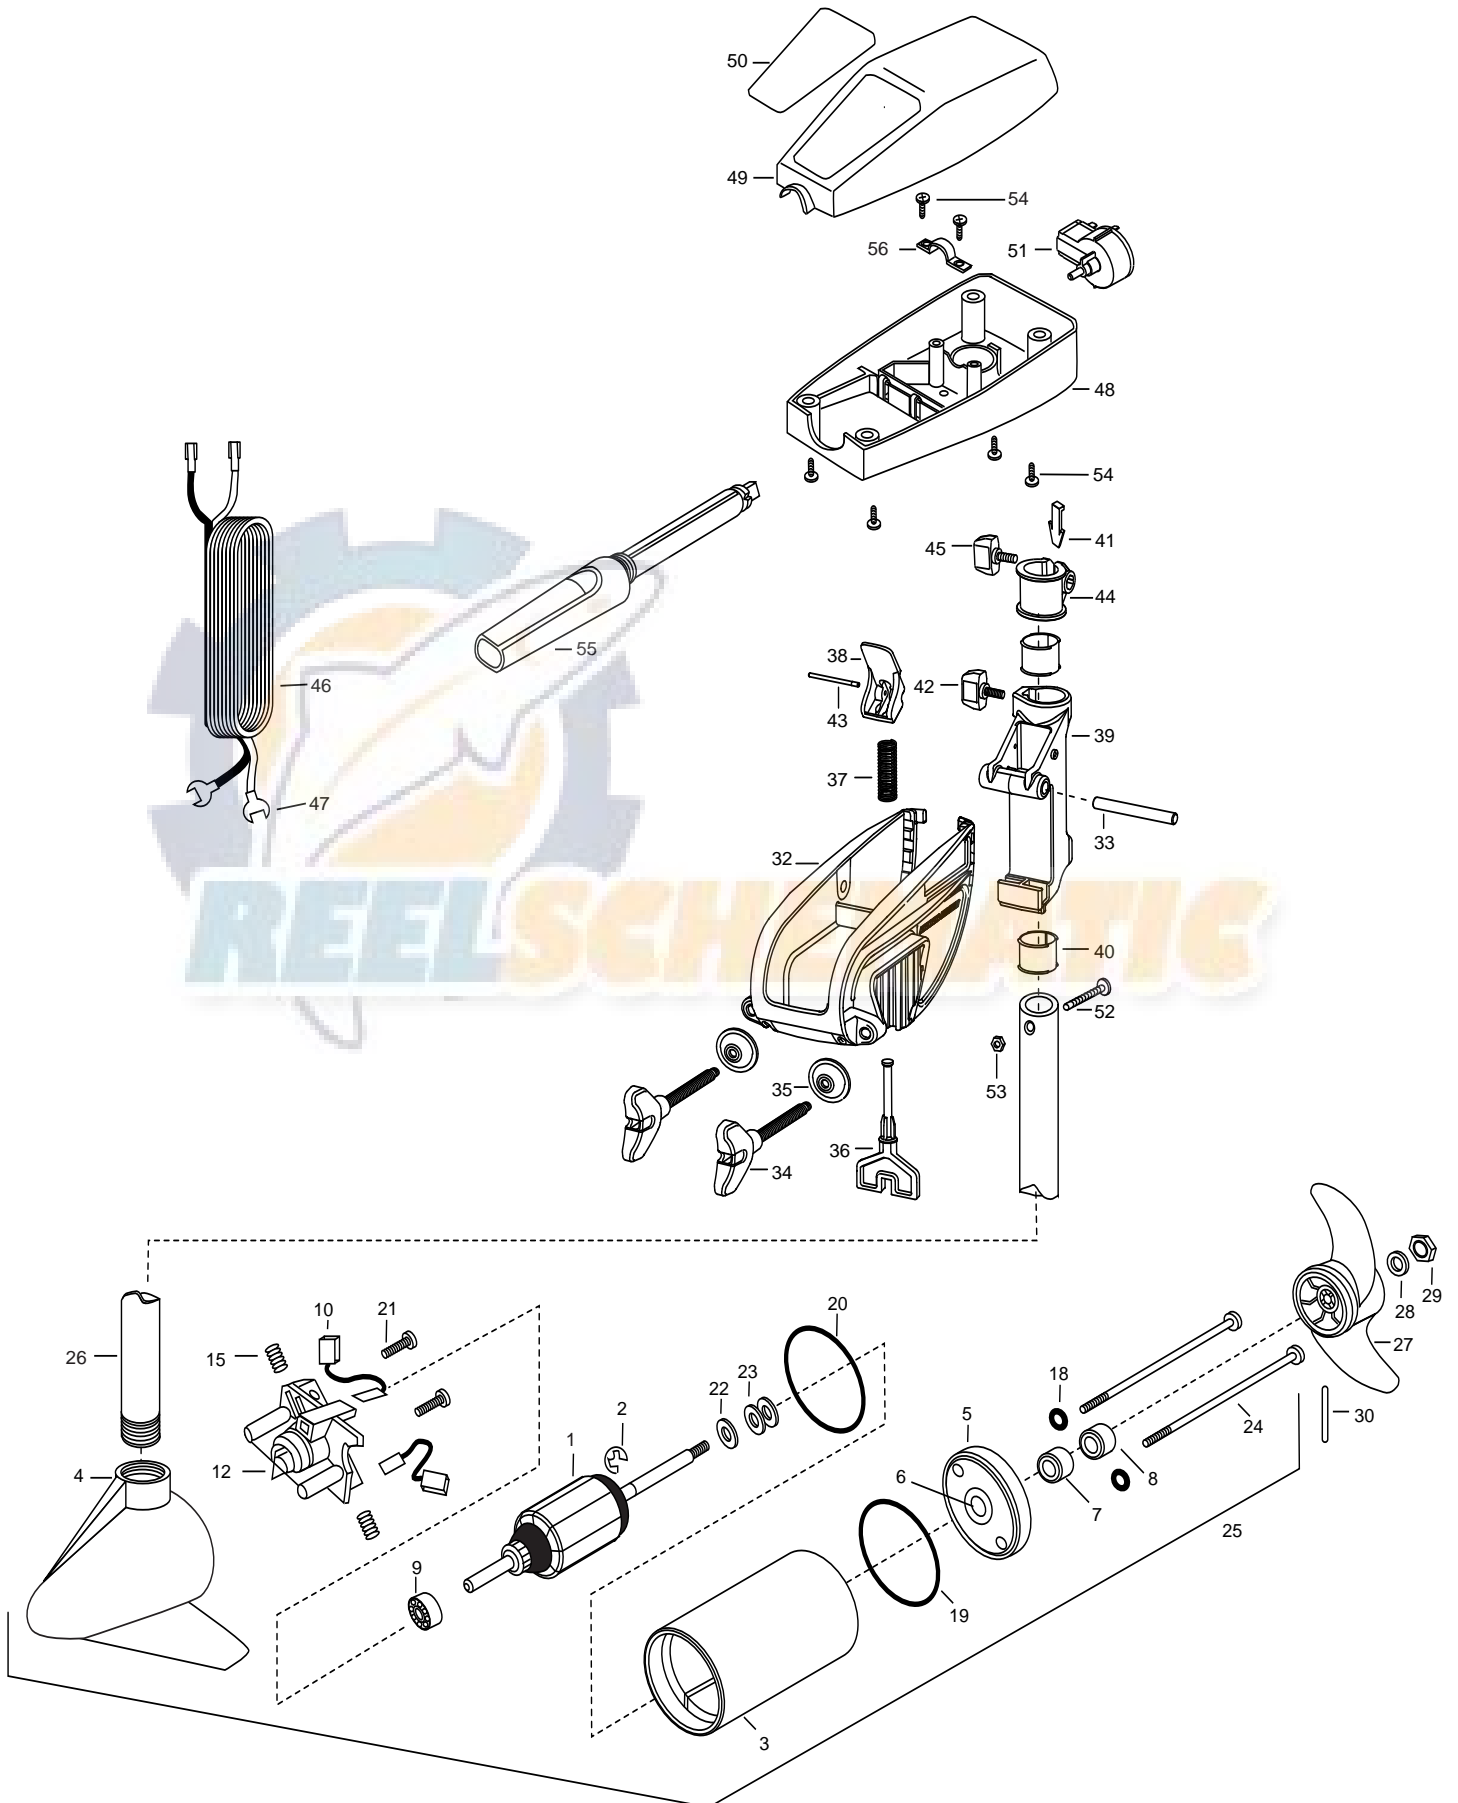

28 LBS THRUST

30" SHAFT

for use with "AI" serial numbers **greater than MKAI4102090**

2-year warranty from the date of purchase

1	2-100-287	ARMATURE ASSEMBLY 12V 3.25	■	2991815	BRACKET & HINGE ASSEMBLY BLACK KNOB	54	2012100	SCREW-8-18 X 5/8 [6.EA]
2	788-015	RETAINING RING	■	2771910	BRACKET W/CLAMP SCREW ASSEMBLY	55	2030992	HANDLE ASSEMBLY CLASSIC 5 SPD
3	2-200-188	HOUSING ASSEMBLY CENTER 3.25 TXT			(INCL.32,34,35)	56	2010030	BEARING HANDLE CAP
4	2-300-142	HOUSING- BRUSH END	*32	2061910	BRACKET PLASTIC			
5	2-400-187	PLAIN END HOUSING ASSEMBLY	33	2060510	PIN-HINGE- ENDURA			
6	144-049	FLANGE BEARING	*34	2061300	SCREW- CLAMP			
7	880-003	SEAL	*35	2011710	WASHER- CLAMP SCREW 1.5OD			
8	880-006	SEAL W/SHIELD	■	2881300	CLAMP SCREW, WASHER, RETAINER KIT			
9	140-010	BEARING-BALL	36	2063605	T-BAR PLASTIC			
10	188-052	BRUSH ASSEMBLY [2.EA]	37	2062706	SPRING- T-BAR ENDURA			
12	738-030	BRUSH PLATE WITH HOLDER 3.25	38	2067201	LEVER- TILT BLACK ENDURA			
15	975-032	SPRING COMPRESSION	39	2061810	HINGE-PLASTIC			
18	701-007	O-RING [2.EA]	40	2037301	BUSHING-HINGE [2.EA]			
19	701-039	O-RING MK406460	41	2062800	TENSION BLOCK- SNAP IN			
20	701-041	O-RING	42	2011385	SCREW-TENSION/NEW KNOB			
21	830-001	SCREW SELF THREAD 8-32X1.7 [2.EA]	43	2060515	PIN- TILT LEVER			
22	990-067	WASHER- STEEL	44	2061520	COLLAR-DEPTH ((ENDURA)			
23	990-070	WASHER- NYLATRON [2.EA]	45	2011365	SCREW-COLLAR/NEW KNOB			
24	830-062	THRU BOLT 8-32X8.0 [2.EA]	46	2020606	LEADWIRE-14GA FLAG TERM.			
25	2069270	MOTOR ASSEMBLY 12V 3.25 5SPC TXT	47	2020703	SPADE TERMINAL - 14 AWG [2EA]			
26	2032045	TUBE (COMPOSITE) 30" 7/8	48	2062542	CONTROL BOX			
■	1378121	PROP W/DRIVE PIN, WASHER, NUT KIT	49	2060255	CONTROL BOX COVER			
27	2061122	PROPELLER 3.25 HUB DIA	50	2035620	DECAL-COVER 28 CLASSIC TS			
28	2151726	WASHER- 5/16 STD SS	51	2064023	SWITCH-FWD/REV 5SP			
29	2053101	NUT- NYLOC MED 5/16 SS	52	2033400	SCREW-10-24 X 1-3/4			
30	2092600	PIN- DRIVE SS	53	2013110	NUT-10-24 HEX			