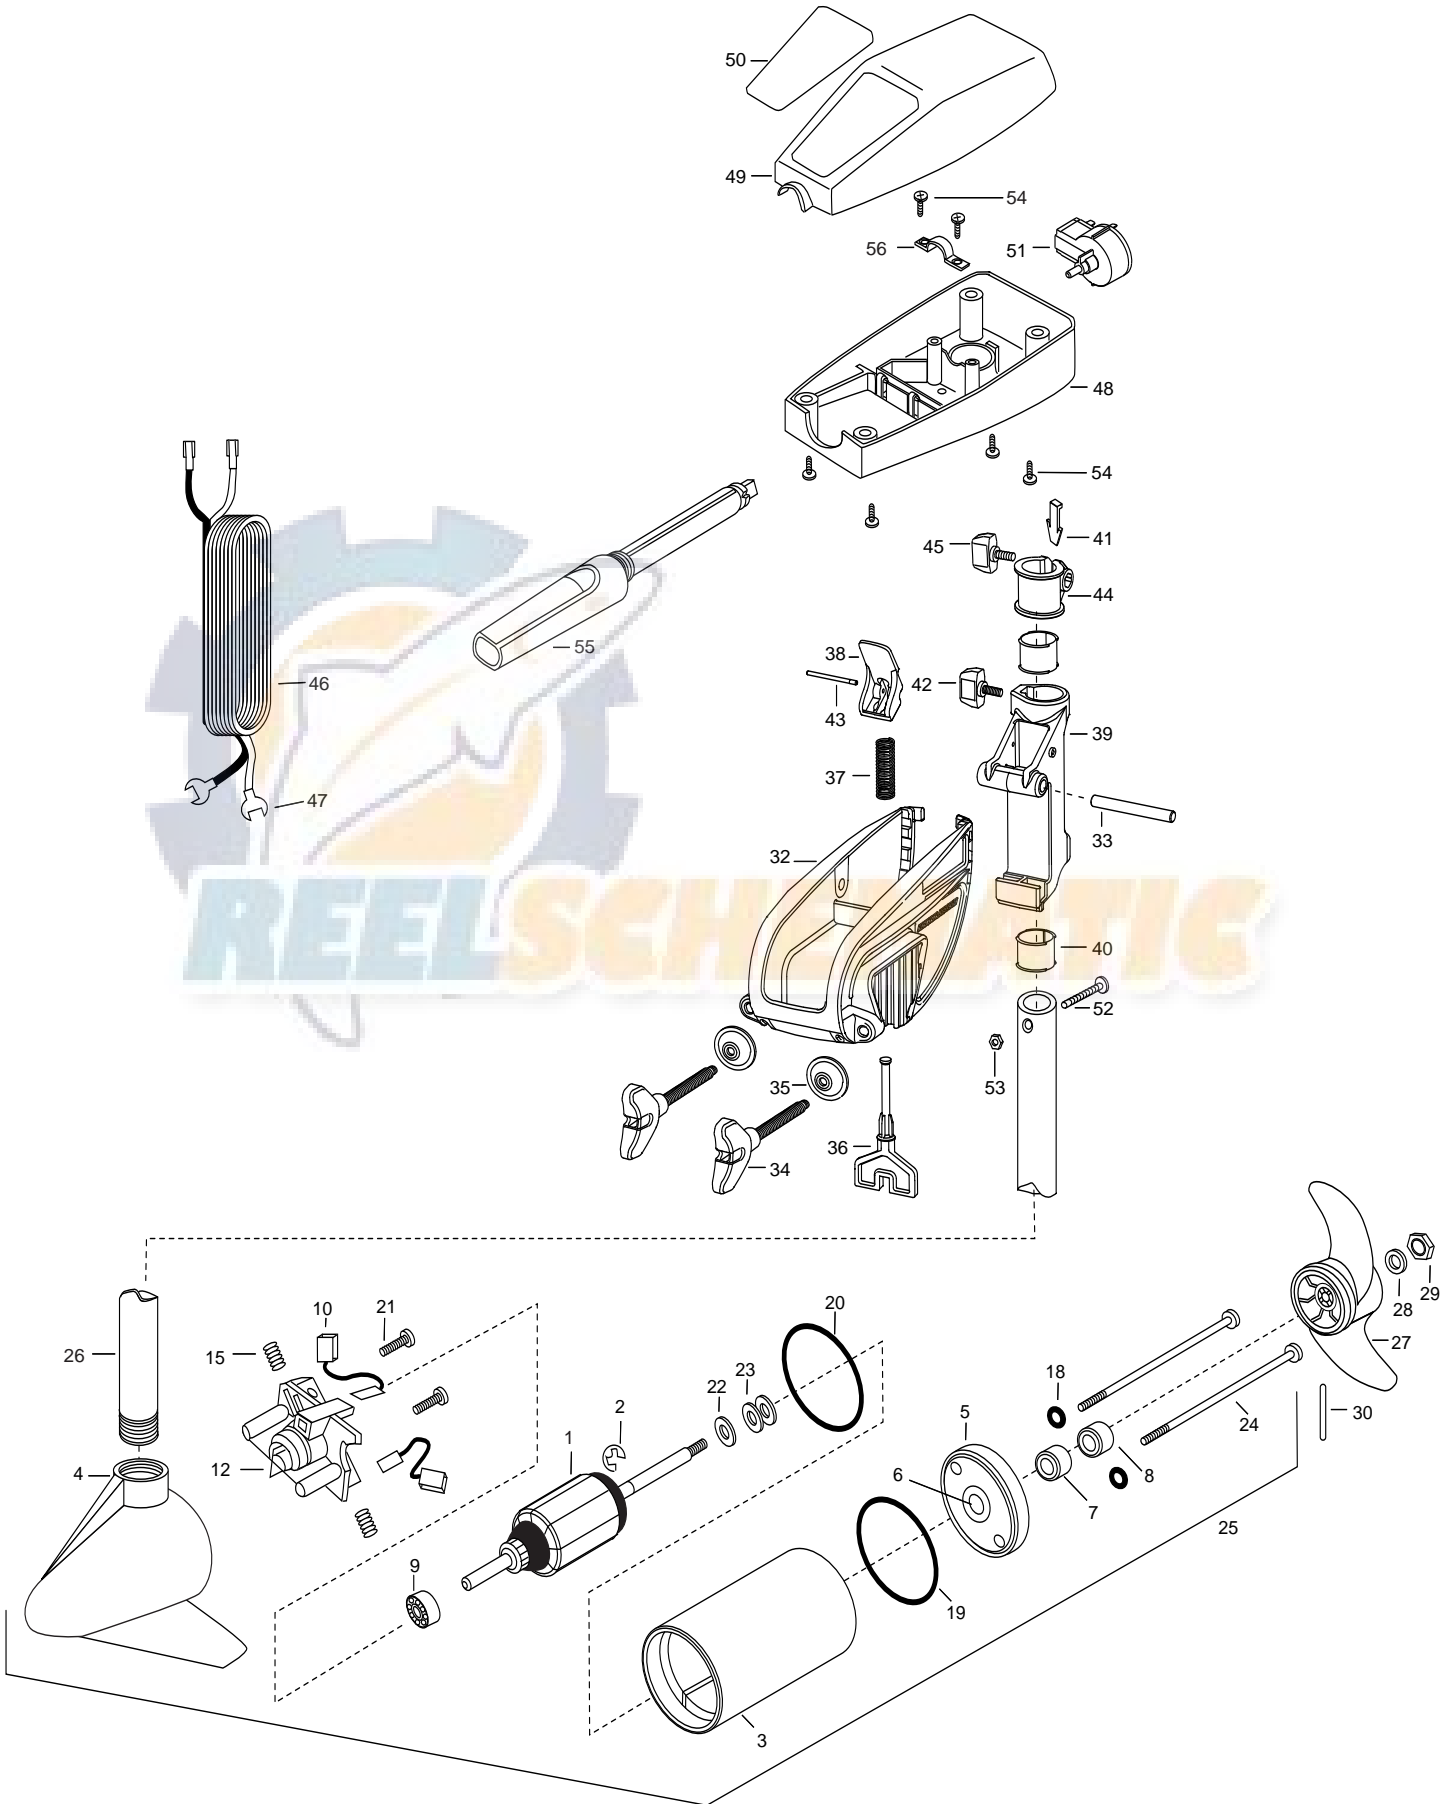

CLASSIC 28
12 VOLT 30 AMPS
28 LBS THRUST
30" SHAFT

for use with "AI" serial numbers **less than MKAI4102091**
2-year warranty from the date of purchase

1	2-100-277	ARMATURE ASSEMBLY 12V 3.25	30	2092600	PIN- DRIVE SS	53	2013110	NUT-10-24 HEX
2	788-015	RETAINING RING	■	2991815	BRACKET & HINGE ASSEMBLY BLACK KNOB	54	2012100	SCREW-8-18 X 5/8 [6.EA]
3	2-200-177	HOUSING ASSEMBLY CENTER 3.25 TXT	■	2771910	BRACKET W/CLAMP SCREW ASSEMBLY	55	2030992	HANDLE ASSEMBLY CLASSIC 5 SPD
4	2-300-142	HOUSING- BRUSH END			(INCL.32,34,35)	56	2010030	BEARING HANDLE CAP
5	2-400-127	PLAIN END HOUSING ASSEMBLY	*32	2061910	BRACKET PLASTIC			
6	144-049	FLANGE BEARING	33	2060510	PIN-HINGE- ENDURA			
7	880-003	SEAL	*34	2061300	SCREW- CLAMP			
8	880-006	SEAL W/SHIELD	*35	2011710	WASHER- CLAMP SCREW 1.5OD			
9	140-010	BEARING-BALL	■	2881300	CLAMP SCREW, WASHER, RETAINER KIT			
10	188-052	BRUSH ASSEMBLY [2.EA]	36	2063605	T-BAR PLASTIC			
12	738-030	BRUSH PLATE WITH HOLDER 3.25	37	2062706	SPRING- T-BAR ENDURA			
15	975-032	SPRING COMPRESSION	38	2067201	LEVER- TILT BLACK ENDURA			
18	701-007	O-RING [2.EA]	39	2061810	HINGE-PLASTIC			
19	701-039	O-RING MK406460	40	2037301	BUSHING-HINGE [2.EA]			
20	701-041	O-RING	41	2062800	TENSION BLOCK- SNAP IN			
21	830-001	SCREW SELF THREAD 8-32X1.7 [2.EA]	42	2011385	SCREW-TENSION/NEW KNOB			
22	990-067	WASHER- STEEL	43	2060515	PIN- TILT LEVER			
23	990-070	WASHER- NYLATRON [2.EA]	44	2061520	COLLAR-DEPTH ((ENDURA)			
24	830-076	THRU BOLT 8-32X8.0 [2.EA]	45	2011365	SCREW-COLLAR/NEW KNOB			
25	2069260	MOTOR ASSEMBLY 12V 3.25 5SPC TXT	46	2020606	LEADWIRE-14GA FLAG TERM.			
25A	2067060	MOTOR ASSEMBLY 12V 3.25 5SPC TXT	47	2020703	SPADE TERMINAL - 14 AWG [2EA]			
26	2032045	TUBE (COMPOSITE) 30" 7/8	48	2062542	CONTROL BOX			
■	1378121	PROP W/DRIVE PIN, WASHER, NUT KIT	49	2060255	CONTROL BOX COVER			
27	2061122	PROPELLER 3.25 HUB DIA	50	2035620	DECAL-COVER 28 CLASSIC TS			
28	2151726	WASHER- 5/16 STD SS	51	2064023	SWITCH-FWD/REV 5SP			
29	2053101	NUT- NYLOC MED 5/16 SS	52	2033400	SCREW-10-24 X 1-3/4			