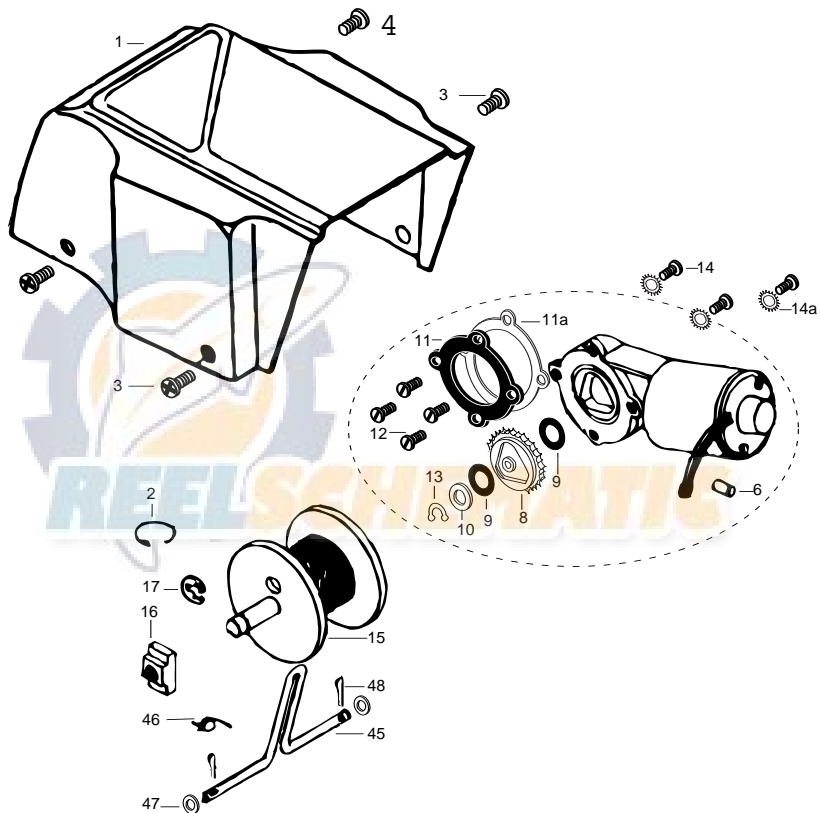

DeckHand 25R

2-year warranty

Item	Part	Description
1	2370209	Cover DH-25R 2375509 cover decal
2	2303005	Pig Ring
3	2372121	Screw-#8-18x 1-1/2 Stallgrd (2 .ea)
4	2372111	Screw-#8-18x3/4 Stallgrd (2 .ea)
■	2377803	Motor Assembly - DeckHand- Includes 6-13
6	2375400	Shrink Tube 1/4x1-3/4 (2 .ea)
8	350-154	Gear
9	990-077	Washer - Nylatron (2 .ea)
10	990-075	Washer - Steel
11	410-015	Cover- Housing
11a	337-015	Gasket
12	830-036	Screw - 10-32x.375 (4.ea)
13	788-030	Retaining Ring
14	2223455	Screw-#10-32x1/2 (3 .ea)
14a	2261718	Washer- Lock Star #10 Ext Tooth 3.ea)
15	2377900	Spool includes 60' rope
16	2370000	Bearing-Spool
17	2263010	E-Ring 3/8 Dia Shaft
18	2371900	Base- Mounting E-Coat
19	2374010	Switch-Momentary Anchor
20	2372130	Screw-#4-40x3/4 PPH (2 .ea)
21	2373100	Nut-Con/Mom Swt Anchor (2 .ea)
22	2372700	Spring-Anchor
23	2372900	Grommet-Anchor Cover Short (2 .ea)
24	2372910	Grommet-Anchor Cover Long (2 .ea)
25	2376300	Wire- Routing Clip (2 .ea)
■	2994803	Bag Assembly (includes 26-30)
26	2153501	Bolt- Mounting 3500 w/stallgd (4 .ea)
27	2301720	Mounting Washer-Rubber (6 .ea)
29	2151726	Washer 5/16 STD SS (4 .ea)
30	2153100	Nut 5/16 (4 .ea)
39	2374000	Switch-Control Anchor
40	2376500	Switch Housing (DH- 25R)
41	2376510	Switch Plate
42	2372150	Screw-Switch Plate 6-20x1/2 (3 .ea)
43	2370700	Control Wire (DH-25R)
44	2370602	Leadwire (DH- 25R)
45	2371610	Rope Guide
46	2372710	Spring-Rope Guide
47	2151700	Washer- Eye Shaft (2 .ea)
48	2372615	Cotter Pin 3/32x3/4 (2 .ea)
49	2378204	Circuit Breaker
50	2372031	Tubing- Heat Shrink
52	2371412	Connecting Cable 14ga
53	2998411	Davit Assembly
54	2992312	Large Roller Assembly
55	2992306	Small Roller Assembly
56	2991503	Sleeve Roller Assembly
57	2370820	Safety Chain Assembly
57a	2370806	Anchor Shackle
58	2992620	Safety Pin Assembly
59	2774805	Mounting Bolts and Nuts (4 each)
34	2372100	Screw