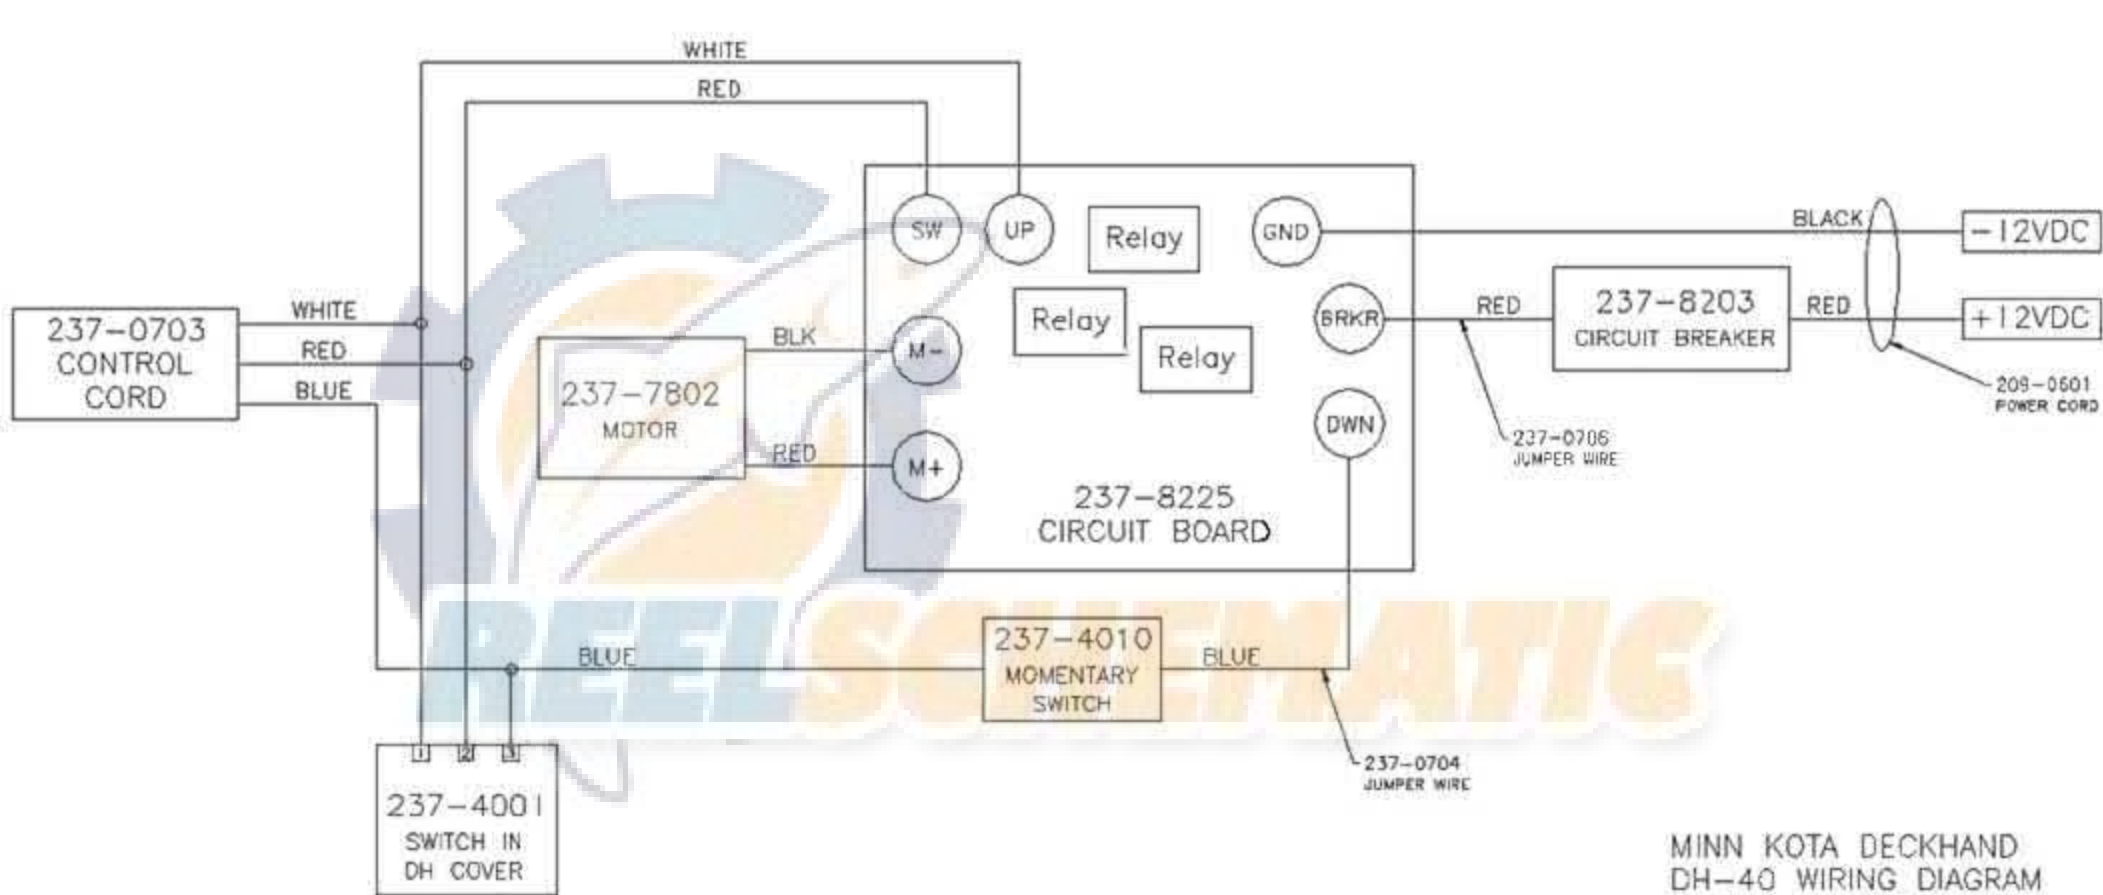

Item	Part	Description

■	2997816	MOTOR/GEAR ASSEMBLY (Includes items 1-10,13,14)
*1	2377802	MOTOR
*2	2376502	GEAR BOX
3	2373448	SCREW M6X1.0 X16mm [5 EA.]
4	880-026	SEAL [2 EA.]
5	2370041	BRONZE BUSHING
*6	2372238	WORM GEAR
7	2377300	BRONZE BUSHING 3/8" SHAFT
*8	2376000	BALL-THRUST
9	2376915	GASKET
10	2376515	GEAR BOX COVER
11	2223455	SCREW #10-32 X 1/2" [6 EA.]
12	2261718	WASHER-#10 EXT. LW [6 EA.]
13	2227304	BRONZE BUSHING 1/2" SHAFT [2 EA.]
*14	2372254	GEAR SHAFT
15	2371901	BASE
■	2998410	DAVIT ASSEMBLY (Includes items 16-22, 25-34)
*16	2376505	DAVIT CHASSIS
17	2372607	HINGE PIN [2 EA.]
18	2372712	TORSION SPRING
19	2013000	E-RING [6 EA.]
20	2263010	E-RING [2 EA.]
21	2372713	TORSION SPRING
22	2372606	AXLE PIN
23	2370806	SHACKLE [2 EA.]
24	2370820	CHAIN
25	2371613	LOWER LINE GUIDE
26	2372311	ROLLER-LARGE
27	2370801	SAFETY LANYARD
29	2371614	UPPER LINE GUIDE
30	2372306	ROLLER-SMALL
31	2372601	AXLE PIN
32	2374210	LIFTING ARM
33	2373402	SCREW-1/4-20X5/8"
34	2263103	NUT- 1/4" NYLOC
35	2373200	ROPE STOP
36	2372130	SCREW-#4-40 X 3/4" [2 EA.]
37	2373100	NUT-#4-40 KEPS [2 EA.]
38	2371612	LINE GUIDE
39	2372700	COIL SPRING
40	2370001	SPOOL BEARING
41	990-051	WASHER
42	788-040	E-RING
43	2092601	DRIVE PIN
44	2372630	PIN KEEPER
45	2374010	SWITCH
46	2377901	SPOOL W/ROPE
47	2370202	COVER
48	2375505	DECAL-TOP COVER
49	2372123	SCREW-#8-32 X 1.25"
50	2378203	CIRCUIT BREAKER
51	2374001	SWITCH
52	2375504	DECAL- MFR. NOTICE
53	2372122	SCREW-#10-16 X 2 1/2" [2 EA.]
54	2222905	STRAIN RELIEF
55	2373446	SCREW- 1/4-20 X 1" [2EA]
56	2372920	STANDOFF [2 EA.]
57	2372100	SCREW- #8-10 X 5/8"[4 EA.]
58	2378225	CIRCUIT BOARD ASSEMBLY
		59 2373105 HEX NUT M6X1.0
		60 2090601 LEADWIRE
		61 2370703 CONTROL CORD
		62 2370704 JUMPER WIRE #20GA BLUE
		63 2370706 JUMPER WIRE #10GA RED
		■ 2994853 BAG ASSEMBLY
		64 2153501 5/16" -18 BOLT [8 EA.]
		65 2153100 NUT- 5/16-18" [8 EA.]
		66 2301720 WASHER RUBBER [8 EA.]
		67 2151726 WASHER 5/16" [8 EA.]

* This item is part of an assembly. This item cannot be sold separately due to machining and/or assembly that is required.

MINN KOTA DECKHAND
DH-40 WIRING DIAGRAM