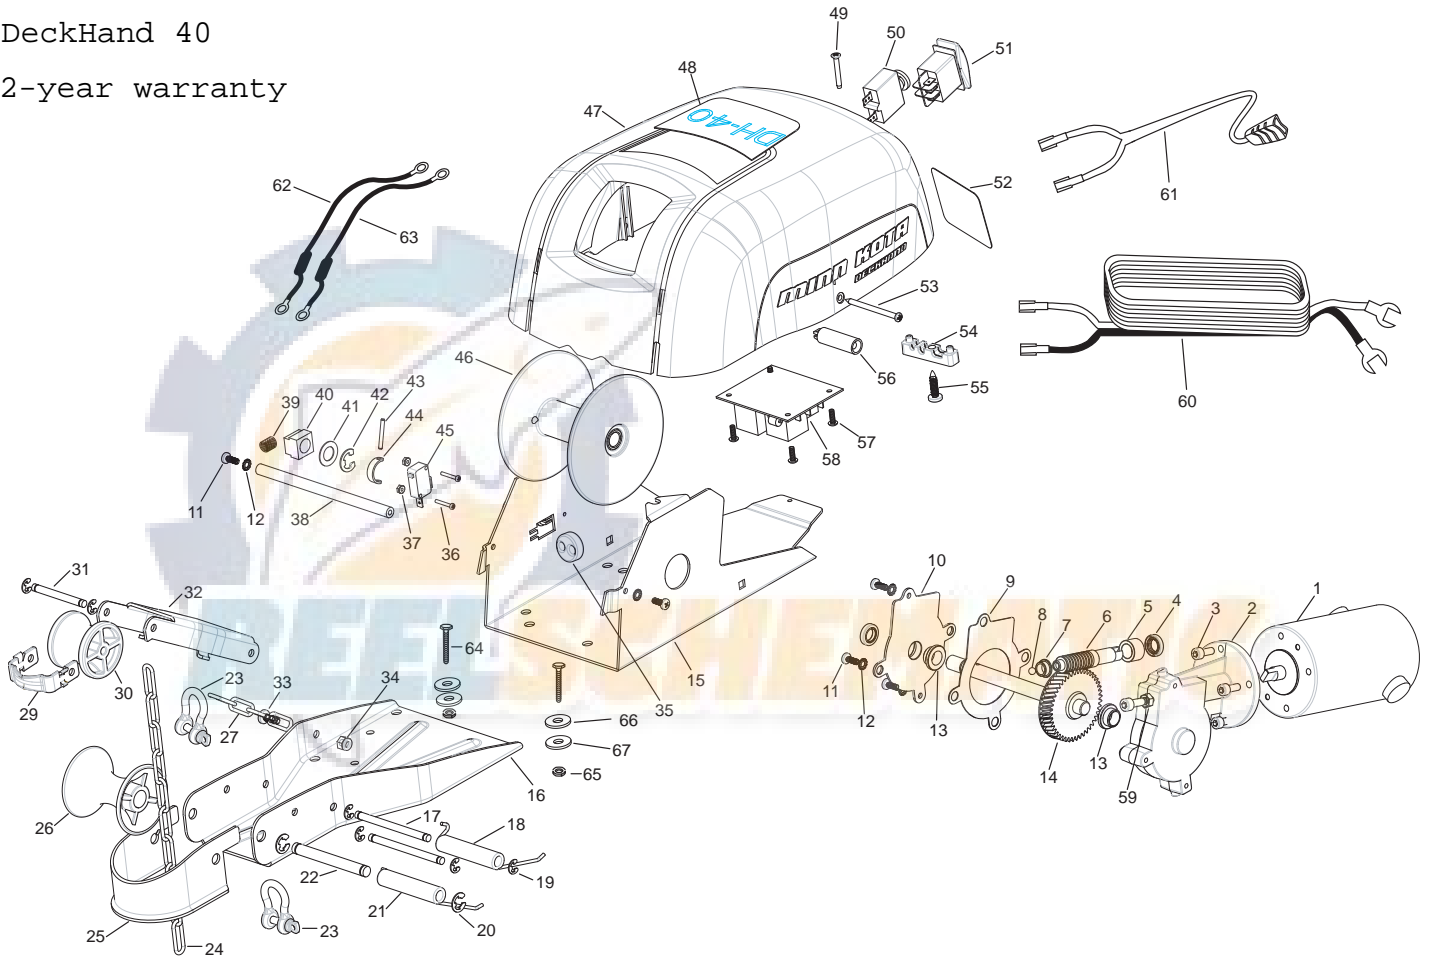

DeckHand 40

2-year warranty

Item	Part	Description
------	------	-------------

■	2997816	MOTOR/GEAR ASSEMBLY (Includes items 1-10,13,14)
*1	2377802	MOTOR
*2	2376502	GEAR BOX
3	2373448	SCREW M6X1.0 X16mm [5 EA.]
4	880-026	SEAL [2 EA.]
5	2370041	BRONZE BUSHING
*6	2372238	WORM GEAR
7	2377300	BRONZE BUSHING 3/8" SHAFT
*8	2376000	BALL-THRUST
9	2376915	GASKET
10	2376515	GEAR BOX COVER
11	2223455	SCREW #10-32 X 1/2" [6 EA.]
12	2261718	WASHER-#10 EXT. LW [6 EA.]
13	2227304	BRONZE BUSHING 1/2" SHAFT [2 EA.]
*14	2372254	GEAR SHAFT
15	2371901	BASE
■	2998410	DAVIT ASSEMBLY (Includes items 16-22, 25-34)
*16	2376505	DAVIT CHASSIS
17	2372607	HINGE PIN [2 EA.]
18	2372712	TORSION SPRING
19	2013000	E-RING [6 EA.]
20	2263010	E-RING [2 EA.]
21	2372713	TORSION SPRING
22	2372606	AXLE PIN
23	2370806	SHACKLE [2 EA.]
24	2370820	CHAIN
25	2371613	LOWER LINE GUIDE
26	2372311	ROLLER-LARGE
27	2370801	SAFETY LANYARD
29	2371614	UPPER LINE GUIDE
30	2372306	ROLLER-SMALL
31	2372601	AXLE PIN
32	2374210	LIFTING ARM
33	2373402	SCREW-1/4-20X5/8"
34	2263103	NUT- 1/4" NYLOC
35	2373200	ROPE STOP
36	2372130	SCREW-#4-40 X 3/4" [2 EA.]
37	2373100	NUT-#4-40 KEPS [2 EA.]
38	2371612	LINE GUIDE
39	2372700	COIL SPRING
40	2370001	SPOOL BEARING
41	990-051	WASHER
42	788-040	E-RING
43	2092601	DRIVE PIN
44	2372630	PIN KEEPER
45	2374010	SWITCH
46	2377901	SPOOL W/ROPE
47	2370202	COVER
48	2375505	DECAL-TOP COVER
49	2372123	SCREW-#8-32 X 1.25"
50	2378203	CIRCUIT BREAKER
51	2374001	SWITCH
52	2375504	DECAL- MFR. NOTICE
53	2372122	SCREW-#10-16 X 2 1/2" [2 EA.]
54	2222905	STRAIN RELIEF
55	2373446	SCREW- 1/4-20 X 1" [2EA]
56	2372920	STANDOFF [2 EA.]
57	2372100	SCREW- #8-10 X 5/8"[4 EA.]
58	2378225	CIRCUIT BOARD ASSEMBLY
		59 2373105 HEX NUT M6X1.0
		60 2090601 LEADWIRE
		61 2370703 CONTROL CORD
		62 2370704 JUMPER WIRE #20GA BLUE
		63 2370706 JUMPER WIRE #10GA RED
		■ 2994853 BAG ASSEMBLY
		64 2153501 5/16" -18 BOLT [8 EA.]
		65 2153100 NUT- 5/16-18" [8 EA.]
		66 2301720 WASHER RUBBER [8 EA.]
		67 2151726 WASHER 5/16" [8 EA.]