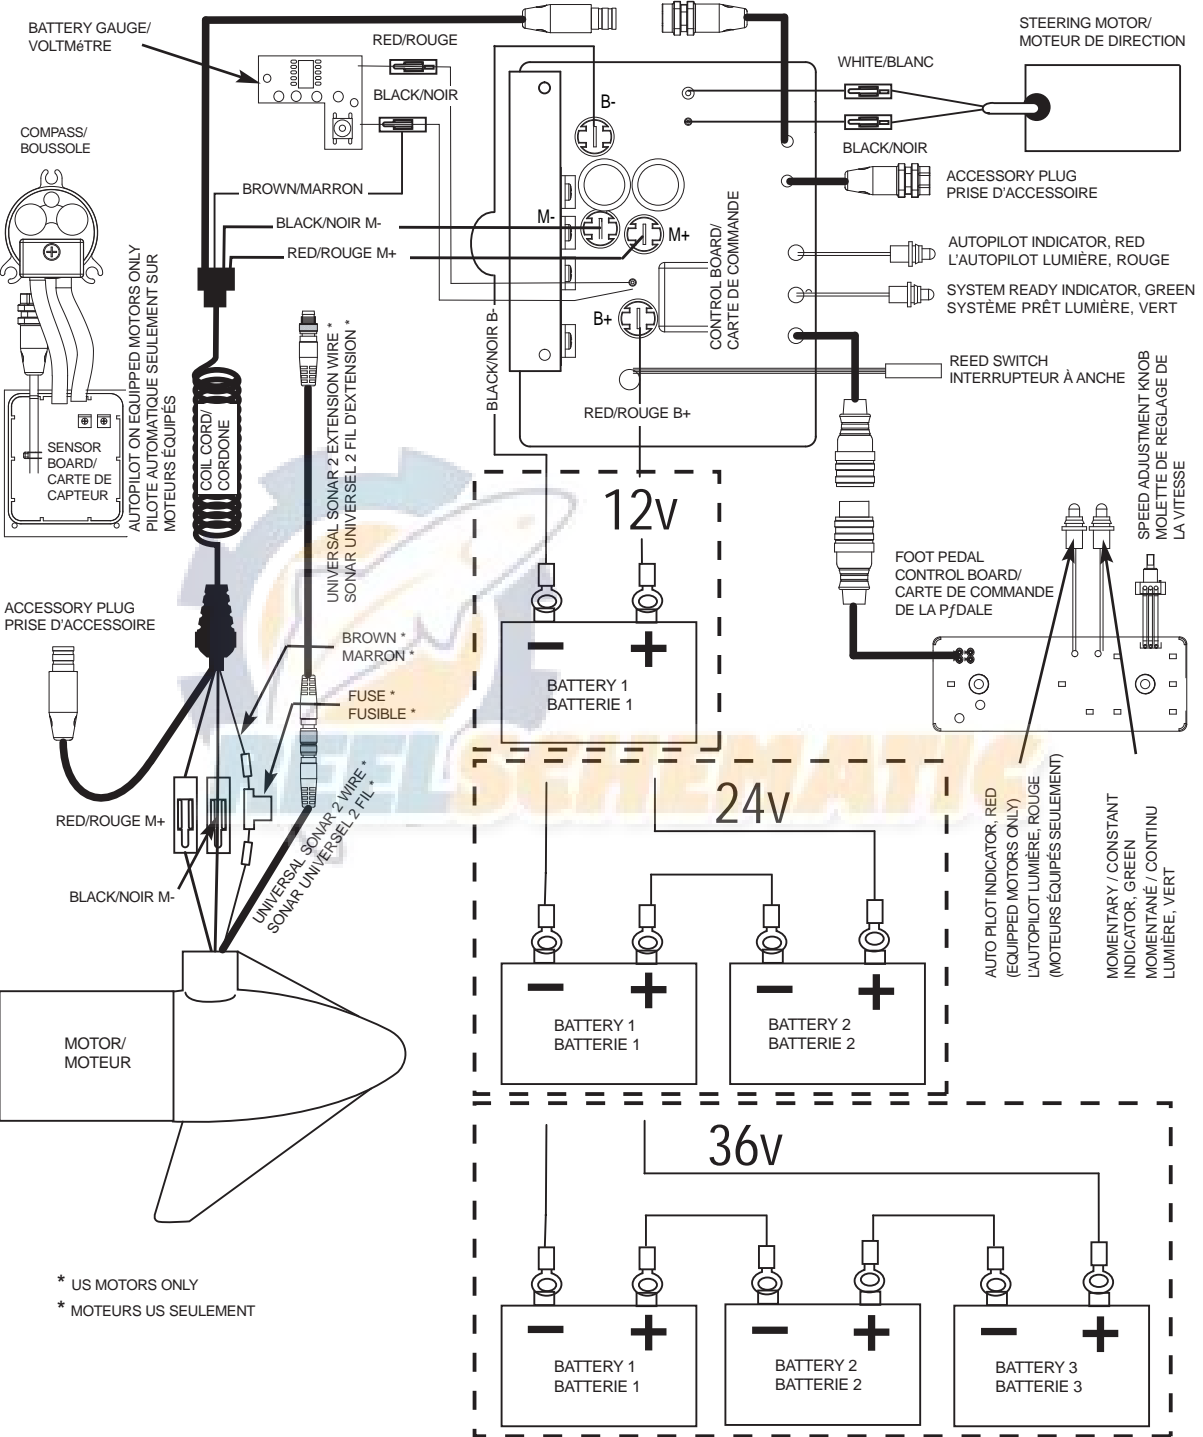

* This item is part of an assembly. This item cannot be sold separately due to machining and/or assembly that is required.

Terrova 101 is 36-volt only!

ACCESSORY PLUG
PRISE D'ACCESSOIRE

* US MOTORS ONLY
* MOTEURS US SEULEMENT