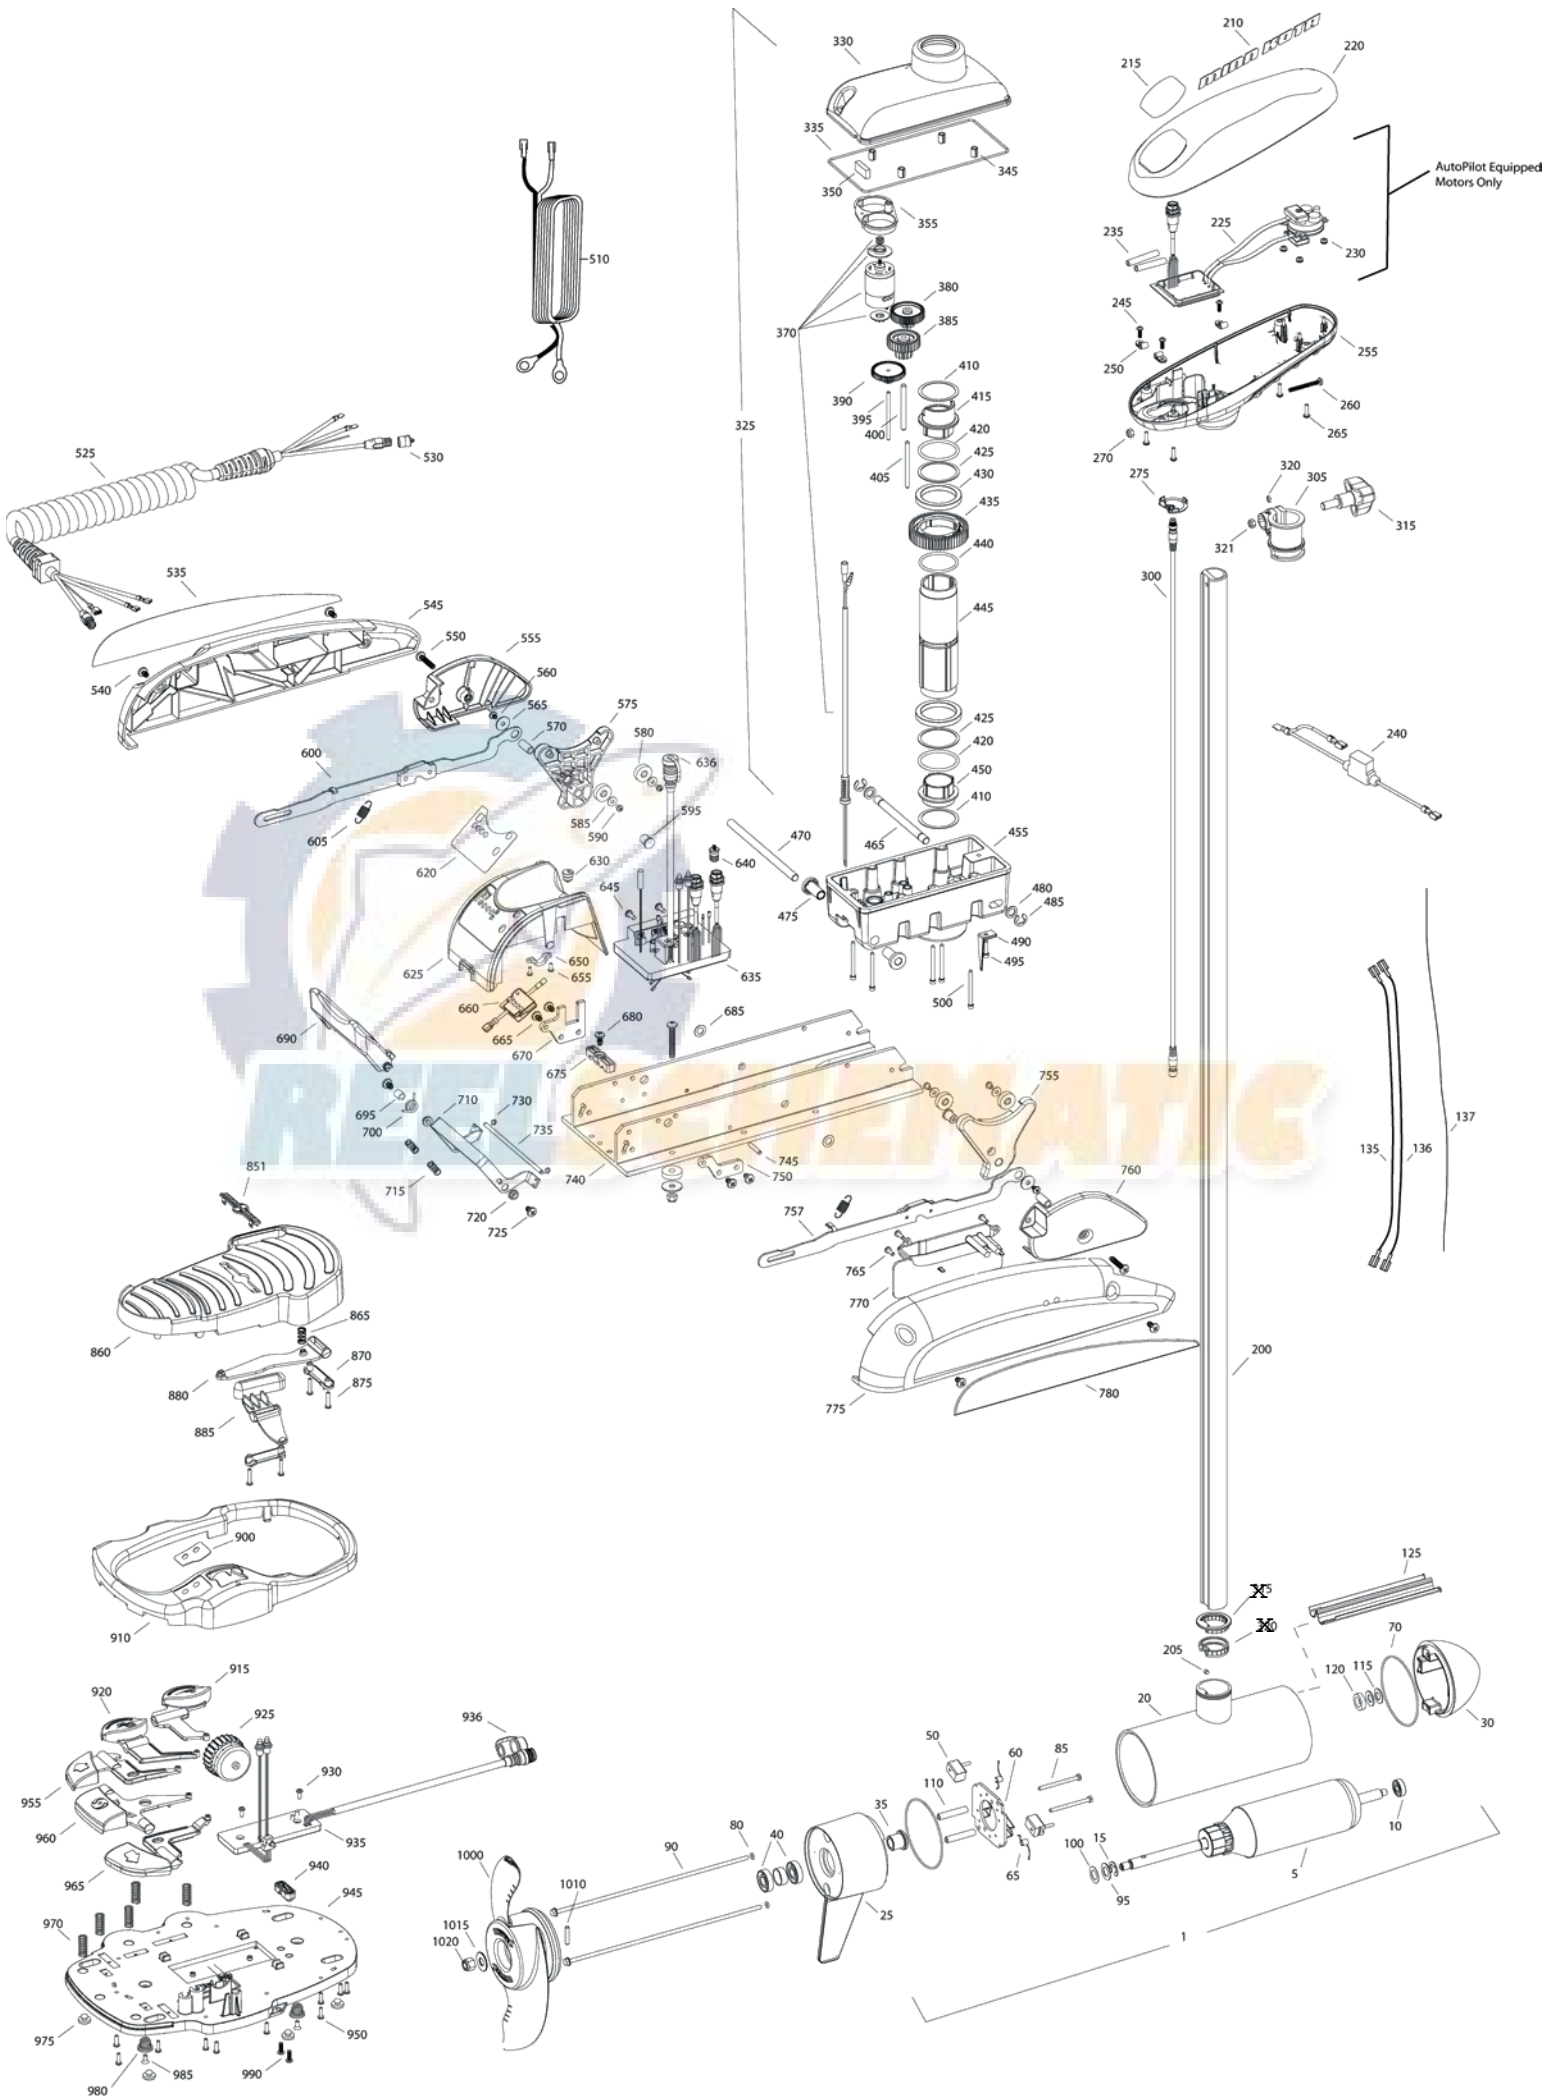

**101 TERROVA**  
**101 LBS THRUST**  
**36 VOLT 46 AMPS**  
**54" OR 60" SHAFT**

for use with "J" serial numbers  
3-year warranty from the date of sale

Item	P/N	Description	Qty	Item	P/N	Description	Qty	Item	P/N	Description	Qty	Item	P/N	Description	Qty
1	2777052	36V Motor 60" FW	1	320	2321706	Washer (included in #305)	1	2770250	Cover, speed control with decal	1	955	2323700	Button, steer, left	1	
	2777051	36V Motor 54" FW	1	321	2323102	Nut (included in #305)	1	620	2325650	Decal, speed control	1	960	2323705	Button, momentary	1
	2777054	36V Motor US2 60"	1	325	2997025	Steering housing	1	625	2320210	Cover, speed control	1	965	2323701	Button, steer, right	1
	2777053	36V Motor US2 54"	1	330	2326501	Steering housing top	1	630	2322901	Strain relief	1	970	2322704	Spring, foot pedal	5
5	2-100-216	Armature assembly	1	335	2324604	O-ring, case seal	1	635	2324012	Control board, 24-36v	1	975	2994859	Bumper, bag assy	1
10	140-010	Bearing	1	345	2305605	Roll pin 5/16	4	636	2320208	Dust plug		980	2322706	Spring, barrel	2
15	788-040	Retaining ring	1	350	2308601	Breather, filter	1	640	2320203	Cap, dust, control board	1	985	2323420	Screw, 8-18 x .375	2
20		Included in #200 assembly		355	2328610	Cradle, motor	1	645	2323406	Screw, 10-24 x	2	990	2372100	Screw, 8-18 x .625	2
25	2-300-170	Brush end housing assembly	1	370	2777025	Motor, steering assembly	1	650	2321315	Holder, connector	1				
30	421-276	Plain end housing assembly STD	1	380	2302255	Gear, cluster 3rd stage	1	655	2332103	Screw, 6-20 x .375	2	1378132	Propeller kit WW2		
	9421-286	Plain end housing US2 60"	1	385	2302250	Gear, cluster 2nd stage	1	660	2074072	Battery meter, 36v	1	2994876	Propeller bag assy		
	9421-285	Plain end housing US2 54"	1	390	2302245	Gear, cluster 1st stage	1	665	2323402	Screw, 1/4-20 x .375	4	1000	2331160	Propeller WW2	1
35	144-017	Flange bearing	1	395	2302610	Shaft, gear 1st stage	1	670	2321940	Bracket, strain relief	1	1010	2262658	Drive pin, large	1
40	880-025	Seal	2	400	2302620	Shaft, gear 3rd stage	1	675	2321310	Strain relief, wire	1	1015	2091701	Washer, prop, large	1
50	188-094	Brush	2	405	2302615	Shaft, gear 2nd stage	1	680	2323405	Screw, 1/4-20 x .5	1	1020	2093101	Nut, nylock, prop, large	1
60	2-600-199	Brush plate assembly	1	410	2321704	Washer, thrust	2	685	2013100	Speed nut, .375	2				
65	975-041	Brush spring	2	415	2321515	Liner, output tube	1	690	2320215	Handle, release cover	1	2994864	Mounting hardware bag assy		
70	701-043	O-ring, motor	2	420	2324608	O-ring, 224	2	695	2301700	Bushing,	1				
80	701-009	O-ring, thru-bolt	2	425	2321720	Shim, O-ring	2	700	2322701	Spring, release handle	1	2889460	Seal & Oring Kit		
85	830-027	Screw, 10-32 x 2	2	430	2327308	Bearing, ball sealed	2	710	2320400	Handle, release FW	1				
90	830-096	Thru-bolt	2	435	2322200	Gear, output	1	715	2322712	Spring, release handle	2				
	830-098	Thru-bolt, Sonar only	2	440	2324601	O-ring, output gear	1	720	2322604	Bushing, handle	2				
95	990-051	Washer, steel	2	445	2322030	Tube, output machined	1	725	2332104	Screw, 1/4-20 x .625	2				
100	990-052	Washer, nylatron	2	450	2321510	Collar, drive, bottom	1	730	2323000	E-clip, 3/16, SS	2				
110	973-025	Spacer, brush plate	2	455	2326506	Steering housing, Bottom	1	735	2322606	Pin, follower, handle	1				
115	992-010	Washer, Belleville	2	465	2322600	Pin, latch, zp	1	740	2321901	Base extrusion, machined	1				
120	990-045	Spacer, thrust	1	470	2322602	Pin, pivot, zp	1	745	2322912	Spring pin,	2				
125	582-014	Clip, retaining, long	1	475	2327310	Bushing, pivot pin	2	750	2321950	Bracket, sideplate	1				
135	640-025	Leadwire, black	1	480	2321702	Washer, flat .375	2	755	2323900	Ramp, 4" right	1				
136	640-133	Leadwire, red	1	485	2263011	E-ring .375	2	757	2994204	Arm, release, Right	1				
137	640-317	Groundwire, brown, US2 only	1	490	2322702	Spring, latch pin	2	760	2321920	Skid, right	1				
200	2777115	Tube, composite 60" FW	1	495	2323410	Screw, 8-32 x .75	1	765	2301310	Screw, 8-18 x .5	3				
205		Included in #200 assembly		500	2323408	Screw, 8-32 x 2	7	770	2320220	Cover, access, FW	1				
210	2325665	Decal, cover	2	510	2090651	Leawire, 10 ga	1	775	2321910	Sideplate, right	1				
215	2325678	Decal, ctrl box 101	1	525	2991273	Coil cord, 45"	1	780	2325640	Decal, sideplate, right	1				
	2325679	Decal, ctrl box 101 US2	1		2991271	Coil cord, 54"	1	850	2994720	Foot pedal	1				
	2325680	Decal, ctrl box 101 Autopilot	1		2991274	Coil cord, US2, 45"	1	851	2326710	Plug, foot pedal	1				
	2325681	Decal, ctrl box 101 Autopilot & US2	1		2991272	Coil cord, US2, 54"	1	860	2324400	Pedal, heel-toe	1				
220	2320200	Cover, ctrl box	1	530	2320202	Cap, dust, coil cord, non-AP only	1	865	2322714	Spring, momentary	1				
225	2324030	Ctrl board, compass, Autpilot only	1	535	2325641	Decal, sideplate, left	1	870	2321300	Clamp	2				
230	2302960	Grommet, compass, Autopilot only	3	540	2323404	Screw, 1/4-20	4	875	2223430	Screw, 8 x .75	4				
235	2065400	Wire insulator	2	545	2321915	Sideplate, left	1	880	2328600	Flex finger	1				
240	2218200	Fuse holder, US2 only	1	550	2263426	Screw, 1/4-20 x 1.25	2	885	2323710	Button, momentary, left	1				
245	2372100	Screw, 8-18 x .625	3	555	2321925	Skid, left	1	900	2325660	Decal, foot pedal	1				
250	2052510	Cable clamp	3	560	2323422	Screw, 10-24 x .375	2	910	2320205	Cover, heel-toe	1				
255	2322500	Ctrl box	1	565	2321700	Washer, #10 SS	2	915	2323725	Button, AP	1				
260	2332102	Screw, 10-24	1	570	2327306	Bushing, pivot	2	920	2323715	Button, Mom/Con	1				
265	2372100	Screw, 8-18 x .625	4	575	2323905	Ramp, 4" left	1	925	2320100	Knob, speed, foot pedal	1				
270	2333101	Nut, 10-24	1	580	2325115	Pad, rubber rest	4	930	2332103	Screw, 6-20 x .375	2				
275	2224700	Plug, ctrl box, US2 motors only	1	585	2321706	Washer, #8	4	935	2324020	Control board, foot pedal	1				
	2224702	Plug, ctrl box	1	590	2323412	Screw, 8-18 x .25	4	936	2320207	Dust cap	1				
300	2211415	Universal sonar 2 extension cable	1	595	2324705	Insert, ramp	2	940	2322900	Strain relief, foot pedal	1				
305	2771500	Depth collar assembly	1	600	2994202	Arm, release, left	1	945	2324500	Base plate, foot pedal	1				
315	260906	Knob (included in #305)	1	605	2322710	Spring, extension	2	950	2301310	Screw, #8 x .5	10				