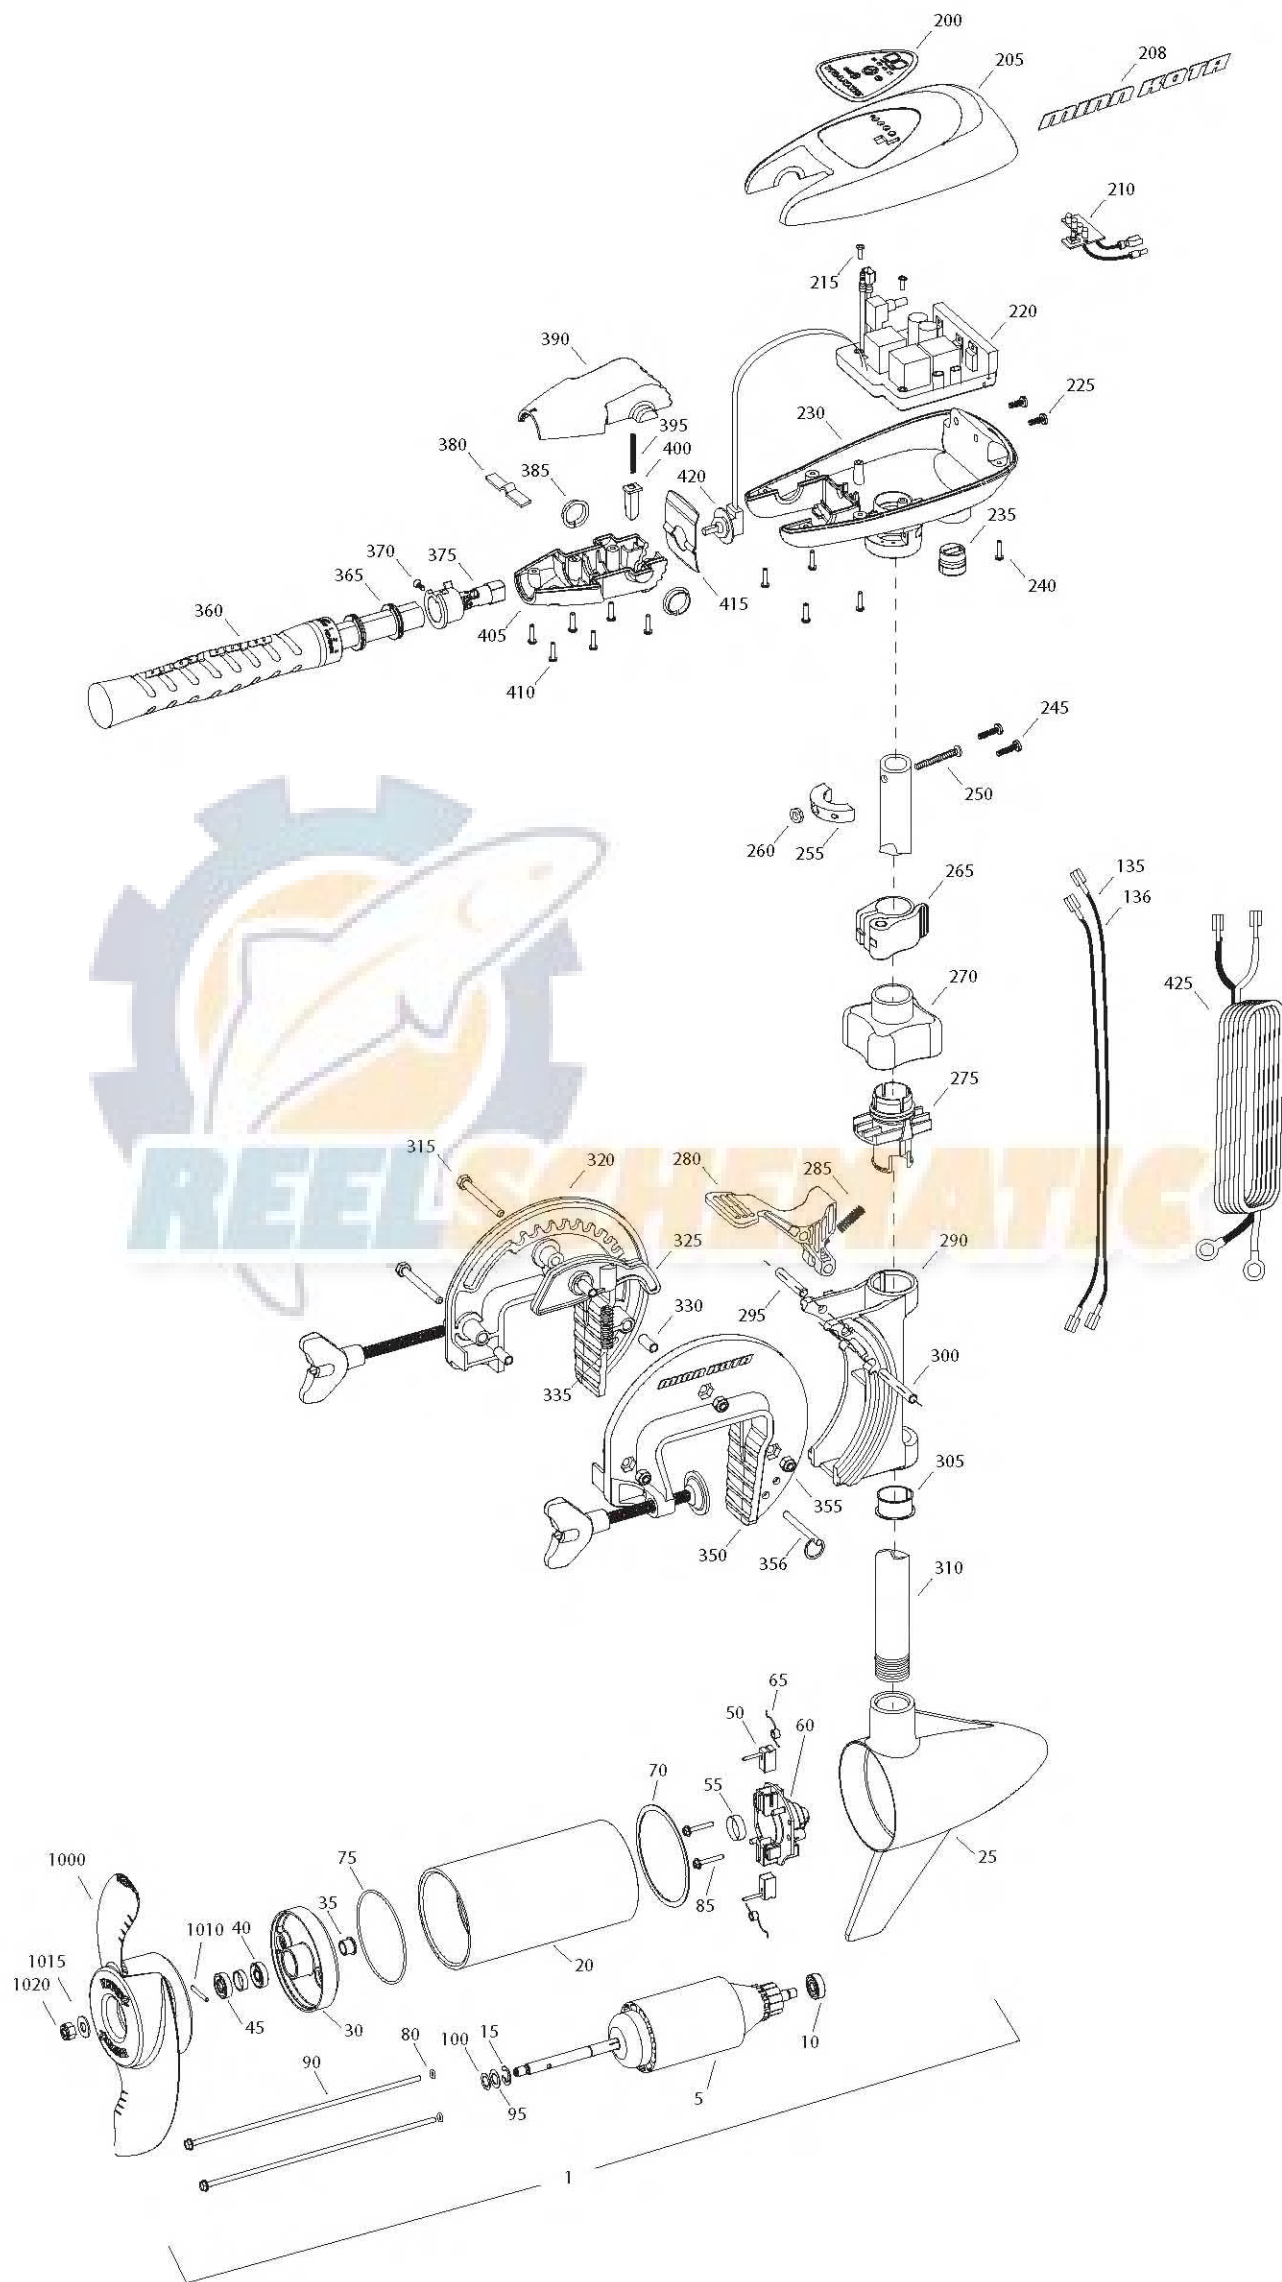

TRAXXIS 33
33 LBS THRUST
12 VOLT
36" SHAFT

for use with "J" serial numbers
3-year warranty from the date of sale

Item	P/N	Description	Qty	Item	P/N	Description	Qty
1	2069245	12V Motor 36" FW	1	330	2067306	Bushing, dowel 1/4 x 1/2	3
5	2-100-278	Armature assembly	1	335	2062700	Spring, cam deactivator	1
10	140-010	Bearing	1	■	2881380	Clamp screw kit	2 per kit
15	788-015	Retaining ring	1	350	2771955	Bracket, left, FW	1
20	2-200-079	Center housing assembly	1	355	2263104	Nut, 1/4-20, nylock, Zinc	3
25	421-132	Brush end housing assembly	1	356	2062604	Pin, stop	1
30	2-400-187	Plain end housing assembly	1				
35	144-049	Flange bearing	1	■	2990957	Handle assy, VARS [360-410]	1
40	880-003	Seal	1	360	2990456	Grip/handle assy, VARS [360-375]	1
45	880-006	Seal with shield	1	365	2060015	Bearing, handle	2
50	188-052	Brush	2	370	2063405	Screw, #6 PFH SS	1
55	N/A			375	2884092	Yoke / spider assy, VARS	1
60	2-600-285	Brush plate assembly	1	380	2302742	Spring, detent, off	1
65	975-032	Brush spring	2	385	2060005	Bearing, handle pivot	2
70	701-041	O-ring, motor, front	1	390	2060900	Handle pivot, top	1
75	701-039	O-ring, motor, rear	1	395	2302745	Spring, release button	1
80	701-007	O-ring, thru-bolt	2	400	2063700	Button, release	1
85	830-001	Screw, 8-32	2	405	2060905	Handle pivot, bottom	1
90	830-078	Thru-bolt	2	410	2303412	Screw, #6 x 5/8 SS	6
95	990-067	Washer, steel	2				
100	990-070	Washer, nylatron	2	415	2062715	Spring, handle pivot	1
135	640-002	Leadwire, black	1	420	2061700	Washer, pot holder	1
136	640-102	Leadwire, red	1	425	2992523	Leadwire assy, includes [235]	1
■	2883460	Seal and O-ring Kit		■	1378126	Propeller kit	
200	2065659	Decal, c-box cover	1	1000	2061125	Propeller	1
205	2060295	C-box cover	1	1010	2092600	Drive pin, small	1
208	2325665	Decal - MinnKota	2	1015	2151726	Washer, prop, small	1
210	2074070	Battery meter, 12v FW	1	1020	2053101	Nut, nylock, prop, small	1
215	3043427	Screw, #8 x 7/8 SS	2				
220	2184006	Control board, 12v	1				
225	2303434	Screw, #8-30 x 5/8 SS	2				
230	2062501	Control box, VARS, FW	1				
235	2062905	Strain relief	1				
240	2303412	Screw, #6 x 5/8 SS	6				
245	2263434	Screw, #8 x 1 SS	2				
250	2383407	Screw, #10-24 x 2 SS	1				
255	2061515	Collar, c-box	1				
260	2383124	Nut, 10-24, nylock, SS	1				
265	2991521	Cam lock/depth collar assy	1				
■	2991795	Bracket assy, Composite [270-356]	1				
270	2060100	Knob, steering tension, soft	1				
275	2068400	Collet	1				
280	2064200	Lock arm	1				
285	2062701	Spring, lock arm	1				
290	2061821	Hinge	1				
295	2062602	Pin, lock, Zinc	1				
300	2062602	Pin, lock, Zinc	1				
305	2037301	Bushing, hinge	1				
310	2032052	Tube 36"	1				
315	2063500	Bolt 1/4-20 x 2 3/8", Zinc	3				
320	2771950	Bracket, right, FW	1				
325	2067905	Cam deactivator	1				