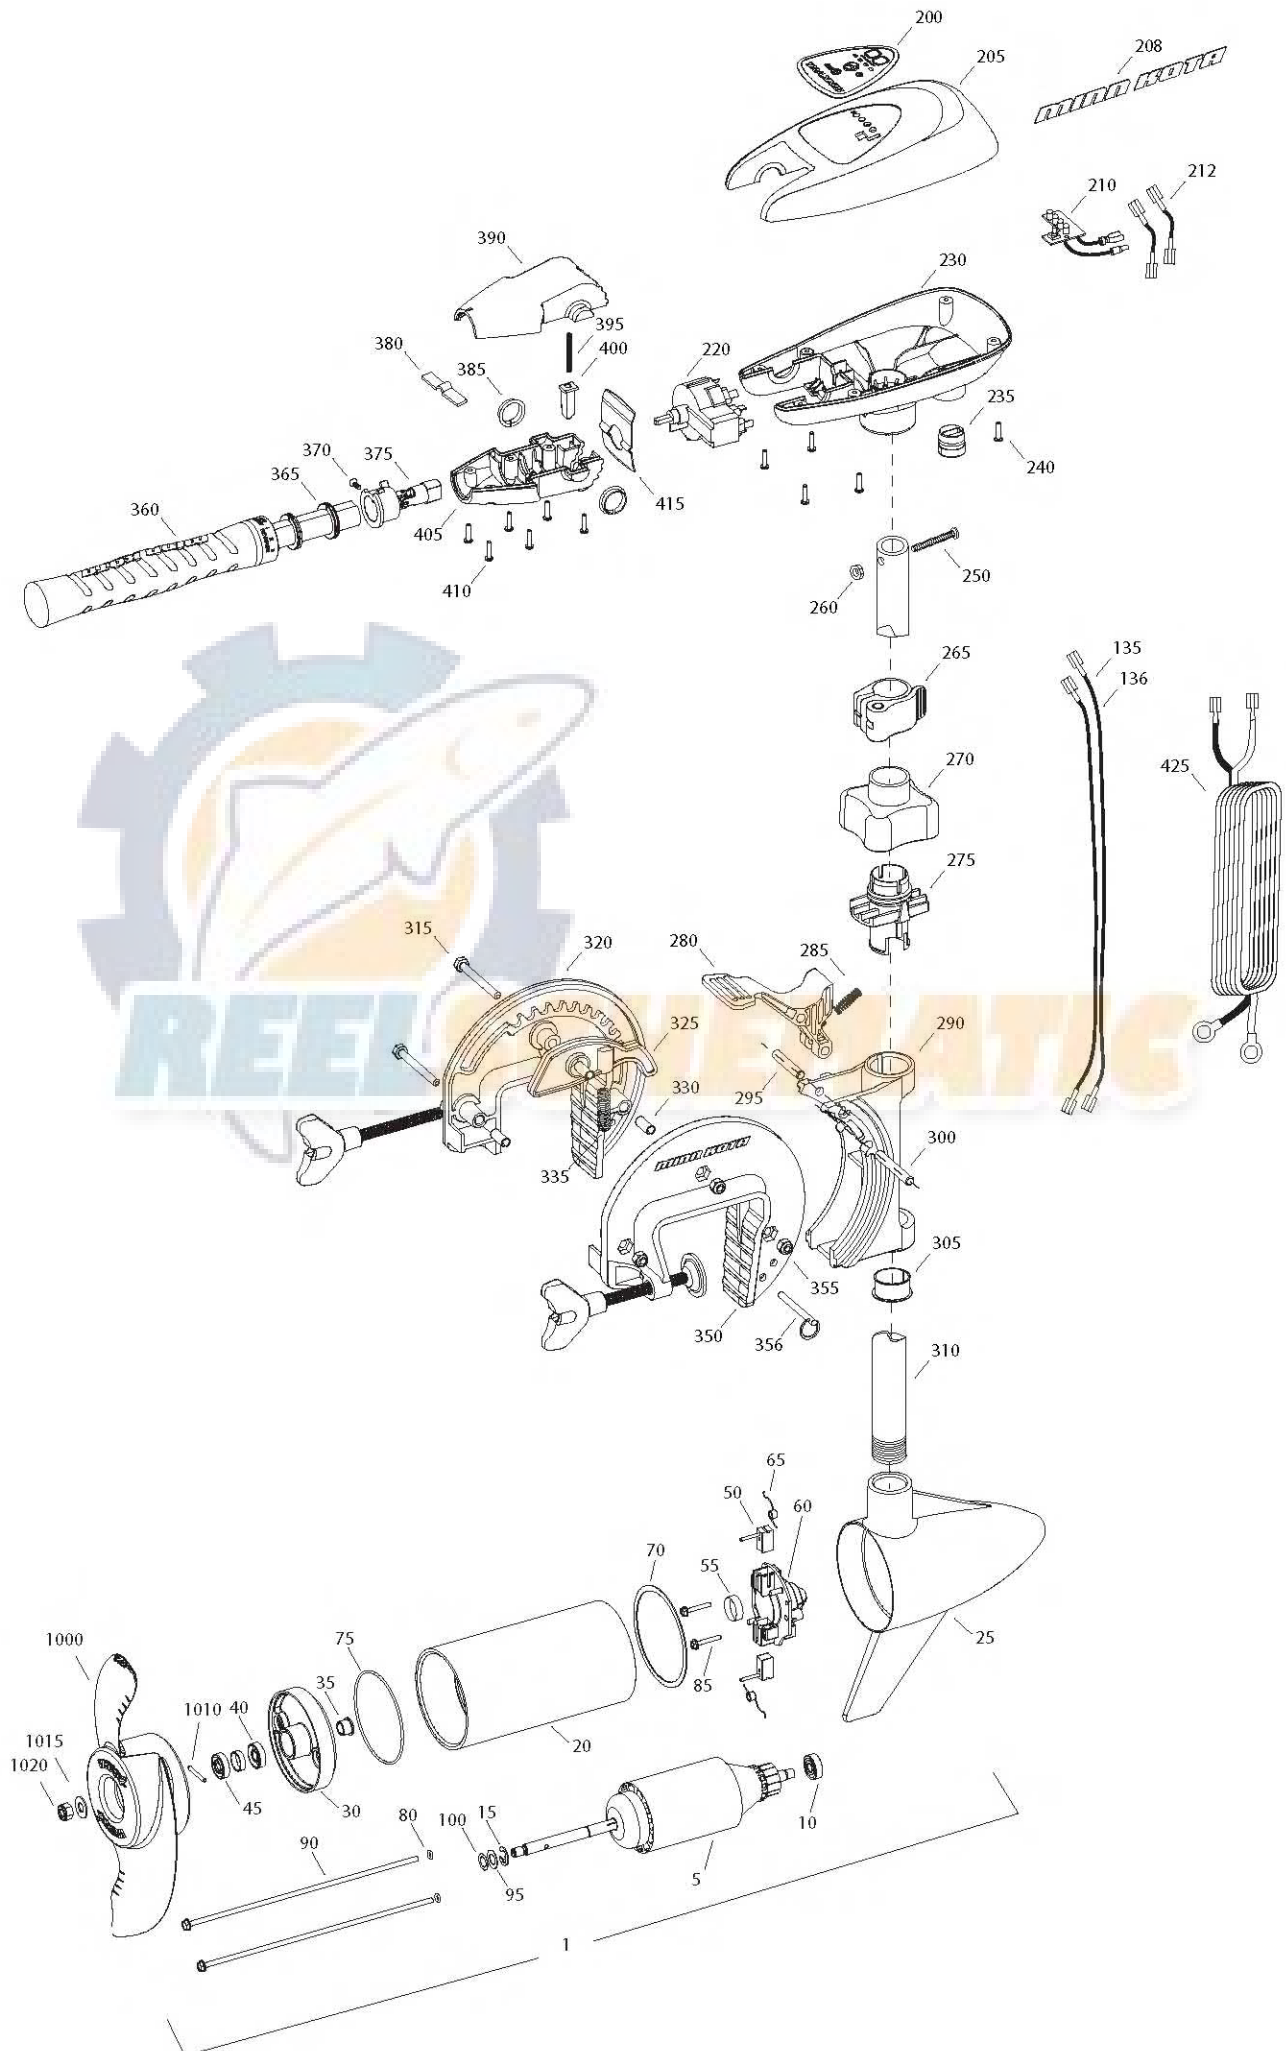

TRAXXIS 40 SC
40 LBS THRUST
12 VOLT 42 AMPS
36" SHAFT

for use with "J" serial numbers
3-year warranty from the date of sale

Item	P/N	Description	Qty	Item	P/N	Description	Qty
1	2068250	12V Motor 36" FW	1	■	2881380	Clamp screw kit	2 per kit
5	2-100-201	Armature assembly	1	350	2771955	Bracket, left, FW	1
10	140-010	Bearing	1	355	2263104	Nut, 1/4-20, nylock, Zinc	3
15	788-015	Retaining ring	1	356	2062604	Pin, stop	1
20	2-200-079	Center housing assembly	1				
25	2-300-132	Brush end housing assembly	1	■	2990956	Handle assy, SC [360-410]	1
30	2-400-187	Plain end housing assembly	1	360	2990451	Grip/handle assy, SC [360-375]	1
35	144-049	Flange bearing	1	365	2060015	Bearing, handle	2
40	880-003	Seal	1	370	2063405	Screw, #6 PFH SS	1
45	880-006	Seal with shield	1	375	2884091	Yoke / spider assy, 5SPD	1
50	188-052	Brush	2	380	2302742	Spring, detent, off	1
55	N/A			385	2060005	Bearing, handle pivot	2
60	738-030	Brush plate assembly	1	390	2060900	Handle pivot, top	1
65	975-032	Brush spring	2	395	2302745	Spring, release button	1
70	701-041	O-ring, motor, front	1	400	2063700	Button, release	1
75	701-039	O-ring, motor, rear	1	405	2060905	Handle pivot, bottom	1
80	701-007	O-ring, thru-bolt	2	410	2303412	Screw, #6 x 5/8 SS	6
85	830-001	Screw, 8-32	2				
90	830-078	Thru-bolt	2	415	2062715	Spring, handle pivot	1
95	990-067	Washer, steel	2	425	2992524	Leadwire assy, includes [235]	1
100	990-070	Washer, nylatron	2				
135	640-001	Leadwire, black	1	■	1378126	Propeller kit	
136	640-111	Leadwire, red	1	1000	2061125	Propeller	1
■	2883460	Seal and O-ring Kit		1010	2092600	Drive pin, small	1
				1015	2151726	Washer, prop, small	1
				1020	2053101	Nut, nylock, prop, small	1
200	2065692	Decal, c-box cover	1				
205	2060295	C-box cover	1				
208	2325665	Decal - MinnKota	2				
210	2074070	Battery meter, 12v FW	1				
212	2070304	Wire, battery meter, black 7"	1				
	2070305	Wire, battery meter, red 7"	1				
220	2064023	Switch 5 speed	1				
230	2062505	Control box, 5 SPD, FW	1				
235	2062905	Strain relief	1				
240	2303412	Screw, #6 x 5/8 SS	6				
250	2383407	Screw, #10-24 x 2 SS	1				
260	2383124	Nut, 10-24, nylock, SS	1				
265	2991521	Cam lock/depth collar assy	1				
■	2991795	Bracket assy, Composite [270-356]	1				
270	2060100	Knob, steering tension, soft	1				
275	2068400	Collet	1				
280	2064200	Lock arm	1				
285	2062701	Spring, lock arm	1				
290	2061821	Hinge	1				
295	2062602	Pin, lock, Zinc	1				
300	2062602	Pin, lock, Zinc	1				
305	2037301	Bushing, hinge	1				
310	2032052	Tube 36"	1				
315	2063500	Bolt 1/4-20 x 2 3/8", Zinc	3				
320	2771950	Bracket, right, FW	1				
325	2067905	Cam deactivator	1				
330	2067306	Bushing, dowel 1/4 x 1/2	3				
335	2062700	Spring, cam deactivator	1				