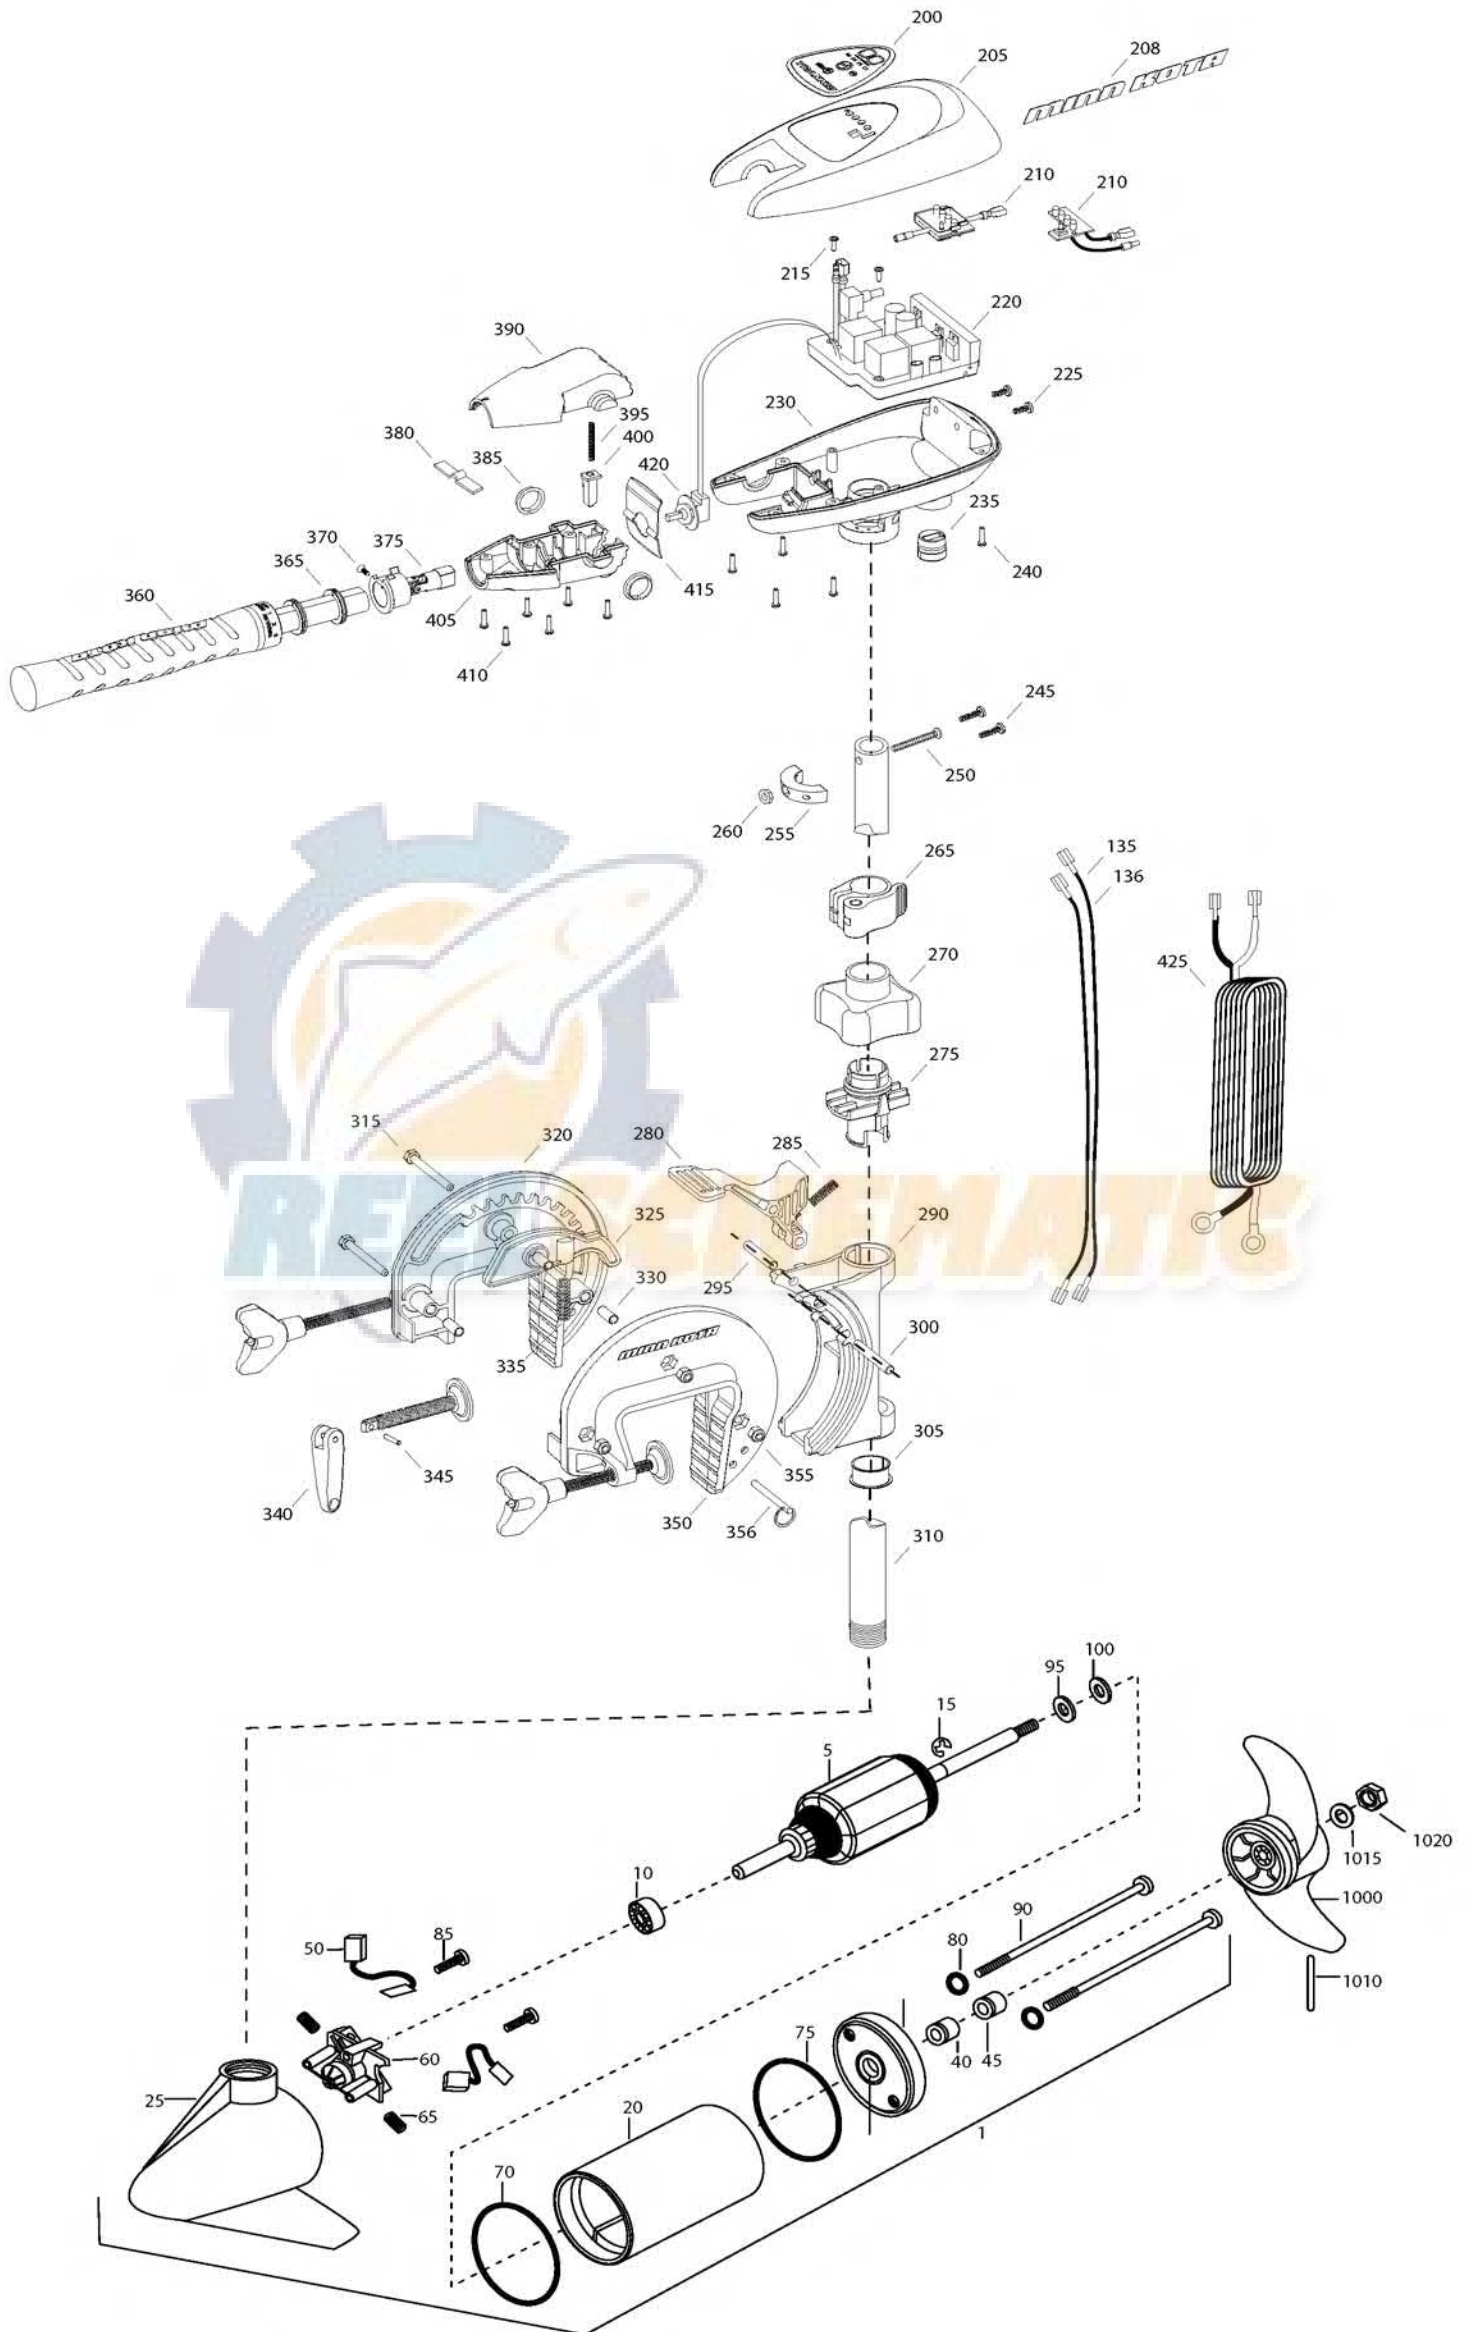

TRAXXIS MOTORS
45 LBS THRUST
12 VOLT
36" SHAFT

for use with "J" serial numbers
3-year warranty from the date of purchase

Item	P/N	Description	Qty	Item	P/N	Description	Qty
1	2069251	12V Motor 36" FW	1	330	2067306	Bushing, dowel 1/4 x 1/2	3
5	2-100-202	Armature assembly	1	335	2062700	Spring, cam deactivator	1
10	140-010	Bearing	1	■	2881380	Clamp screw kit	2 per kit
15	788-015	Retaining ring	1	350	2771955	Bracket, left, FW	1
20	2-200-079	Center housing assembly	1	355	2263104	Nut, 1/4-20, nylock, Zinc	3
25	421-132	Brush end housing assembly	1	356	2062604	Pin, stop	1
30	2-400-187	Plain end housing assembly	1				
35	144-049	Flange bearing	1	■	2990957	Handle assy, VARS [360-410]	1
40	880-003	Seal	1	360	2990456	Grip/handle assy, VARS [360-375]	1
45	880-006	Seal with shield	1	365	2060015	Bearing, handle	2
50	188-052	Brush	2	370	2063405	Screw, #6 PFH SS	1
55	N/A			375	2884092	Yoke / spider assy, VARS	1
60	738-030	Brush plate assembly	1	380	2302742	Spring, detent, off	1
65	975-032	Brush spring	2	385	2060005	Bearing, handle pivot	2
70	701-041	O-ring, motor, front	1	390	2060900	Handle pivot, top	1
75	701-039	O-ring, motor, rear	1	395	2302745	Spring, release button	1
80	701-007	O-ring, thru-bolt	2	400	2063700	Button, release	1
85	830-001	Screw, 8-32	2	405	2060905	Handle pivot, bottom	1
90	830-078	Thru-bolt	2	410	2303412	Screw, #6 x 5/8 SS	6
95	990-067	Washer, steel	2				
100	990-070	Washer, nyatron	2	415	2062715	Spring, handle pivot	1
135	640-001	Leadwire, black	1	420	2061700	Washer, pot holder	1
136	640-101	Leadwire, red	1	425	2992523	Leadwire assy, includes [235]	1
■	2883460	Seal and O-ring Kit					
				■	1378121	Propeller kit	
200	2065679	Decal, c-box cover	1	1000	2061122	Propeller	1
205	2060295	C-box cover	1	1010	2092600	Drive pin, small	1
208	2325665	Decal - MinnKota	2	1015	2151726	Washer, prop, small	1
210	2074070	Battery meter, 12v FW	1	1020	2053101	Nut, nylock, prop, small	1
215	3043427	Screw, #8 x 7/8 SS	2				
220	2184006	Control board, 12v	1				
225	2303434	Screw, #8-30 x 5/8 SS	2				
230	2062501	Control box, VARS, FW	1				
235	2062905	Strain relief	1				
240	2303412	Screw, #6 x 5/8 SS	6				
245	2263434	Screw, #8 x 1 SS	2				
250	2383407	Screw, #10-24 x 2 SS	1				
255	2061515	Collar, c-box	1				
260	2383124	Nut, 10-24, nylock, SS	1				
265	2991521	Cam lock/depth collar assy	1				
■	2991795	Bracket assy, Composite [270-356]	1				
270	2060100	Knob, steering tension, soft	1				
275	2068400	Collet	1				
280	2064200	Lock arm	1				
285	2062701	Spring, lock arm	1				
290	2061821	Hinge	1				
295	2062602	Pin, lock, Zinc	1				
300	2062602	Pin, lock, Zinc	1				
305	2037301	Bushing, hinge	1				
310	2032052	Tube 36"	1				
315	2063500	Bolt 1/4-20 x 2 3/8", Zinc	3				
320	2771950	Bracket, right, FW	1				
325	2067905	Cam deactivator	1				