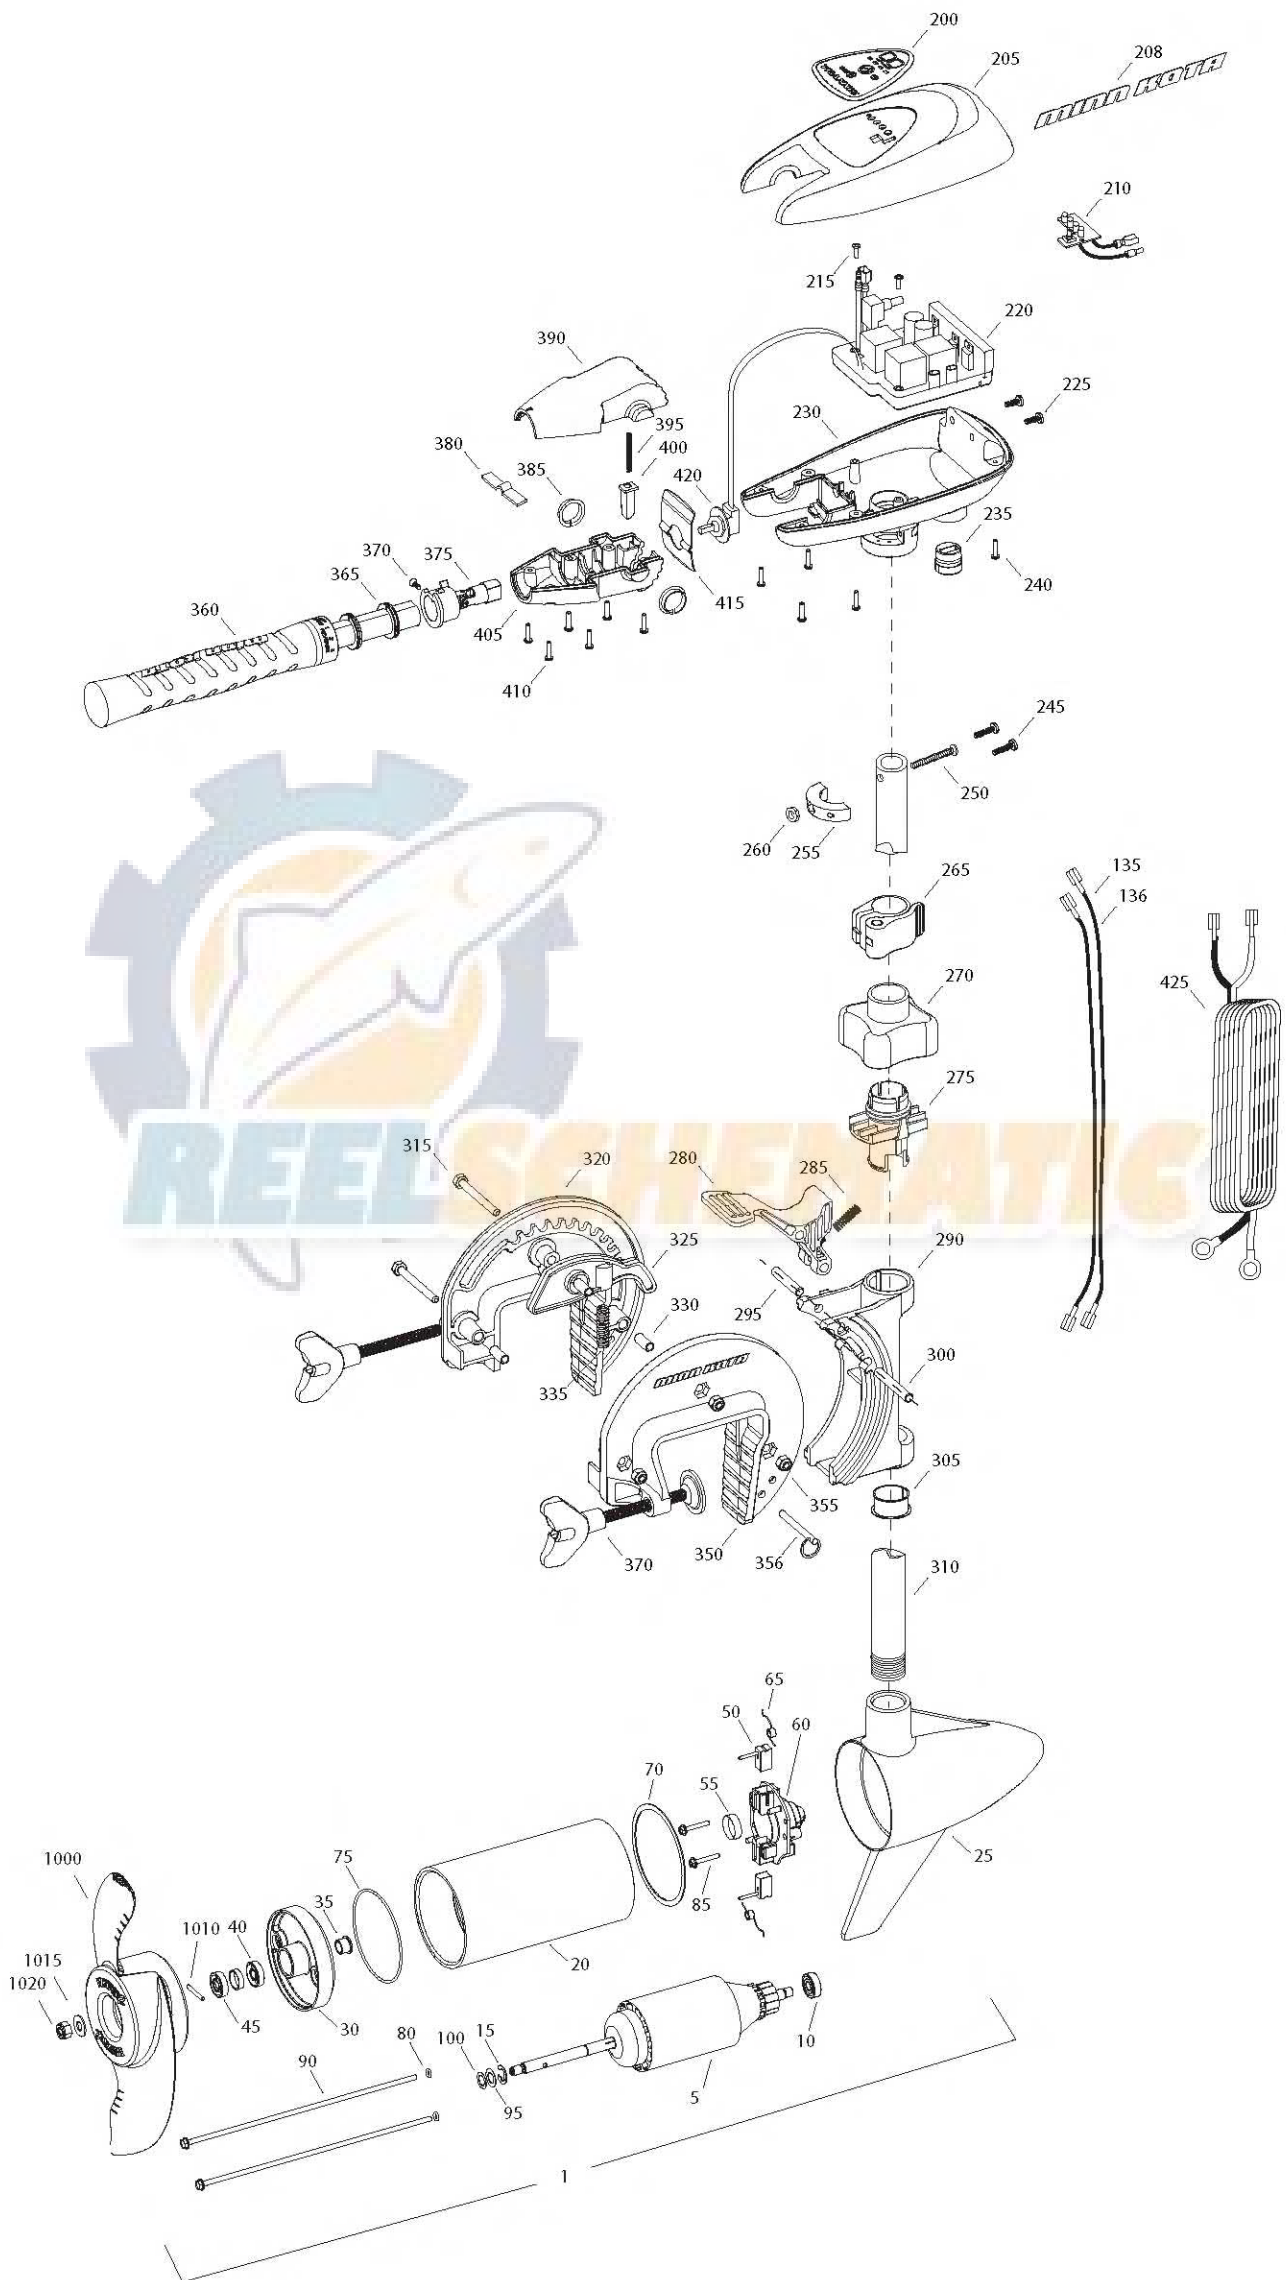

**TRAXXIS 55**  
**55 LBS THRUST**  
**12 VOLT 50 AMPS**  
**36" OR 42" SHAFT**

for use with "J" serial numbers  
3-year warranty from the date of sale

Item	P/N	Description	Qty	Item	P/N	Description	Qty
1	2097094	12V Motor 42" FW	1	330	2067306	Bushing, dowel 1/4 x 1/2	3
5	2-100-115	Armature assembly	1	335	2062700	Spring, cam deactivator	1
10	140-010	Bearing	1	■	2881380	Clamp screw kit	2 per kit
15	788-015	Retaining ring	1	350	2771955	Bracket, left, FW	1
20	2-200-101	Center housing assembly	1	355	2263104	Nut, 1/4-20, nylock, Zinc	3
25	421-065	Brush end housing assembly	1	356	2062604	Pin, stop	1
30	2-400-101	Plain end housing assembly	1				
35	144-049	Flange bearing	1	■	2990957	Handle assy, VARS [360-410]	1
40	880-003	Seal	1	360	2990456	Grip/handle assy, VARS [360-375]	1
45	880-006	Seal with shield	1	365	2060015	Bearing, handle	2
50	188-036	Brush	2	370	2063405	Screw, #6 PFH SS	1
55	725-050	Paper tube	1	375	2884092	Yoke / spider assy, VARS	1
60	738-036	Brush plate	1	380	2302742	Spring, detent, off	1
65	975-040	Brush spring	2	385	2060005	Bearing, handle pivot	2
70	337-036	Gasket	1	390	2060900	Handle half, upper	1
75	701-081	O-ring, motor	1	395	2302745	Spring, release button	1
80	701-008	O-ring, thru-bolt	2	400	2063700	Button, release	1
85	830-007	Screw, 8-32	2	405	2060905	Handle half, lower	1
90	830-042	Thru-bolt	2	410	2303412	Screw, #6 x 5/8 SS	6
95	990-067	Washer, steel	2				
100	990-070	Washer, nylatron	2	415	2062715	Spring, handle pivot	1
135	640-004	Leadwire, black	1	420	2061700	Washer, pot holder	1
136	640-105	Leadwire, red	1	425	2992523	Leadwire assy, includes [235]	1
■	2888460	Seal and O-ring Kit					
				■	1378131	Propeller kit WW2	
200	2065697	Decal, c-box cover	1	■	2994875	Propeller bag assy	
205	2060295	C-box cover	1	1000	2091160	Propeller WW2	1
208	2325665	Decal - MinnKota	2	1010	2092600	Drive pin, small	1
210	2074070	Battery meter, 12v FW	1	1015	2151726	Washer, prop, small	1
215	3043427	Screw, #8 x 7/8 SS	2	1020	2053101	Nut, nylock, prop, small	1
220	2184006	Control board, 12v	1				
225	2303434	Screw, #8-30 x 5/8 SS	2				
230	2062501	Control box, VARS, FW	1				
235	2062905	Strain relief	1				
240	2303412	Screw, #6 x 5/8 SS	6				
245	2263434	Screw, #8 x 1 SS	2				
250	2383407	Screw, #10-24 x 2 SS	1				
255	2061515	Collar, c-box	1				
260	2383124	Nut, 10-24, nylock, SS	1				
265	2991521	Cam lock/depth collar assy	1				
■	2991795	Bracket assy, Composite [270-356]	1				
270	2060100	Knob, steering tension, soft	1				
275	2068400	Collet	1				
280	2064200	Lock arm	1				
285	2062701	Spring, lock arm	1				
290	2061820	Hinge	1				
295	2062602	Pin, lock, Zinc	1				
300	2062602	Pin, lock, Zinc	1				
305	2037301	Bushing, hinge	1				
310	2032052 / 2032053	Tube 36"/42"	1				
315	2063500	Bolt 1/4-20 x 2 3/8", Zinc	3				
320	2771950	Bracket, right, FW	1				
325	2067905	Cam deactivator	1				