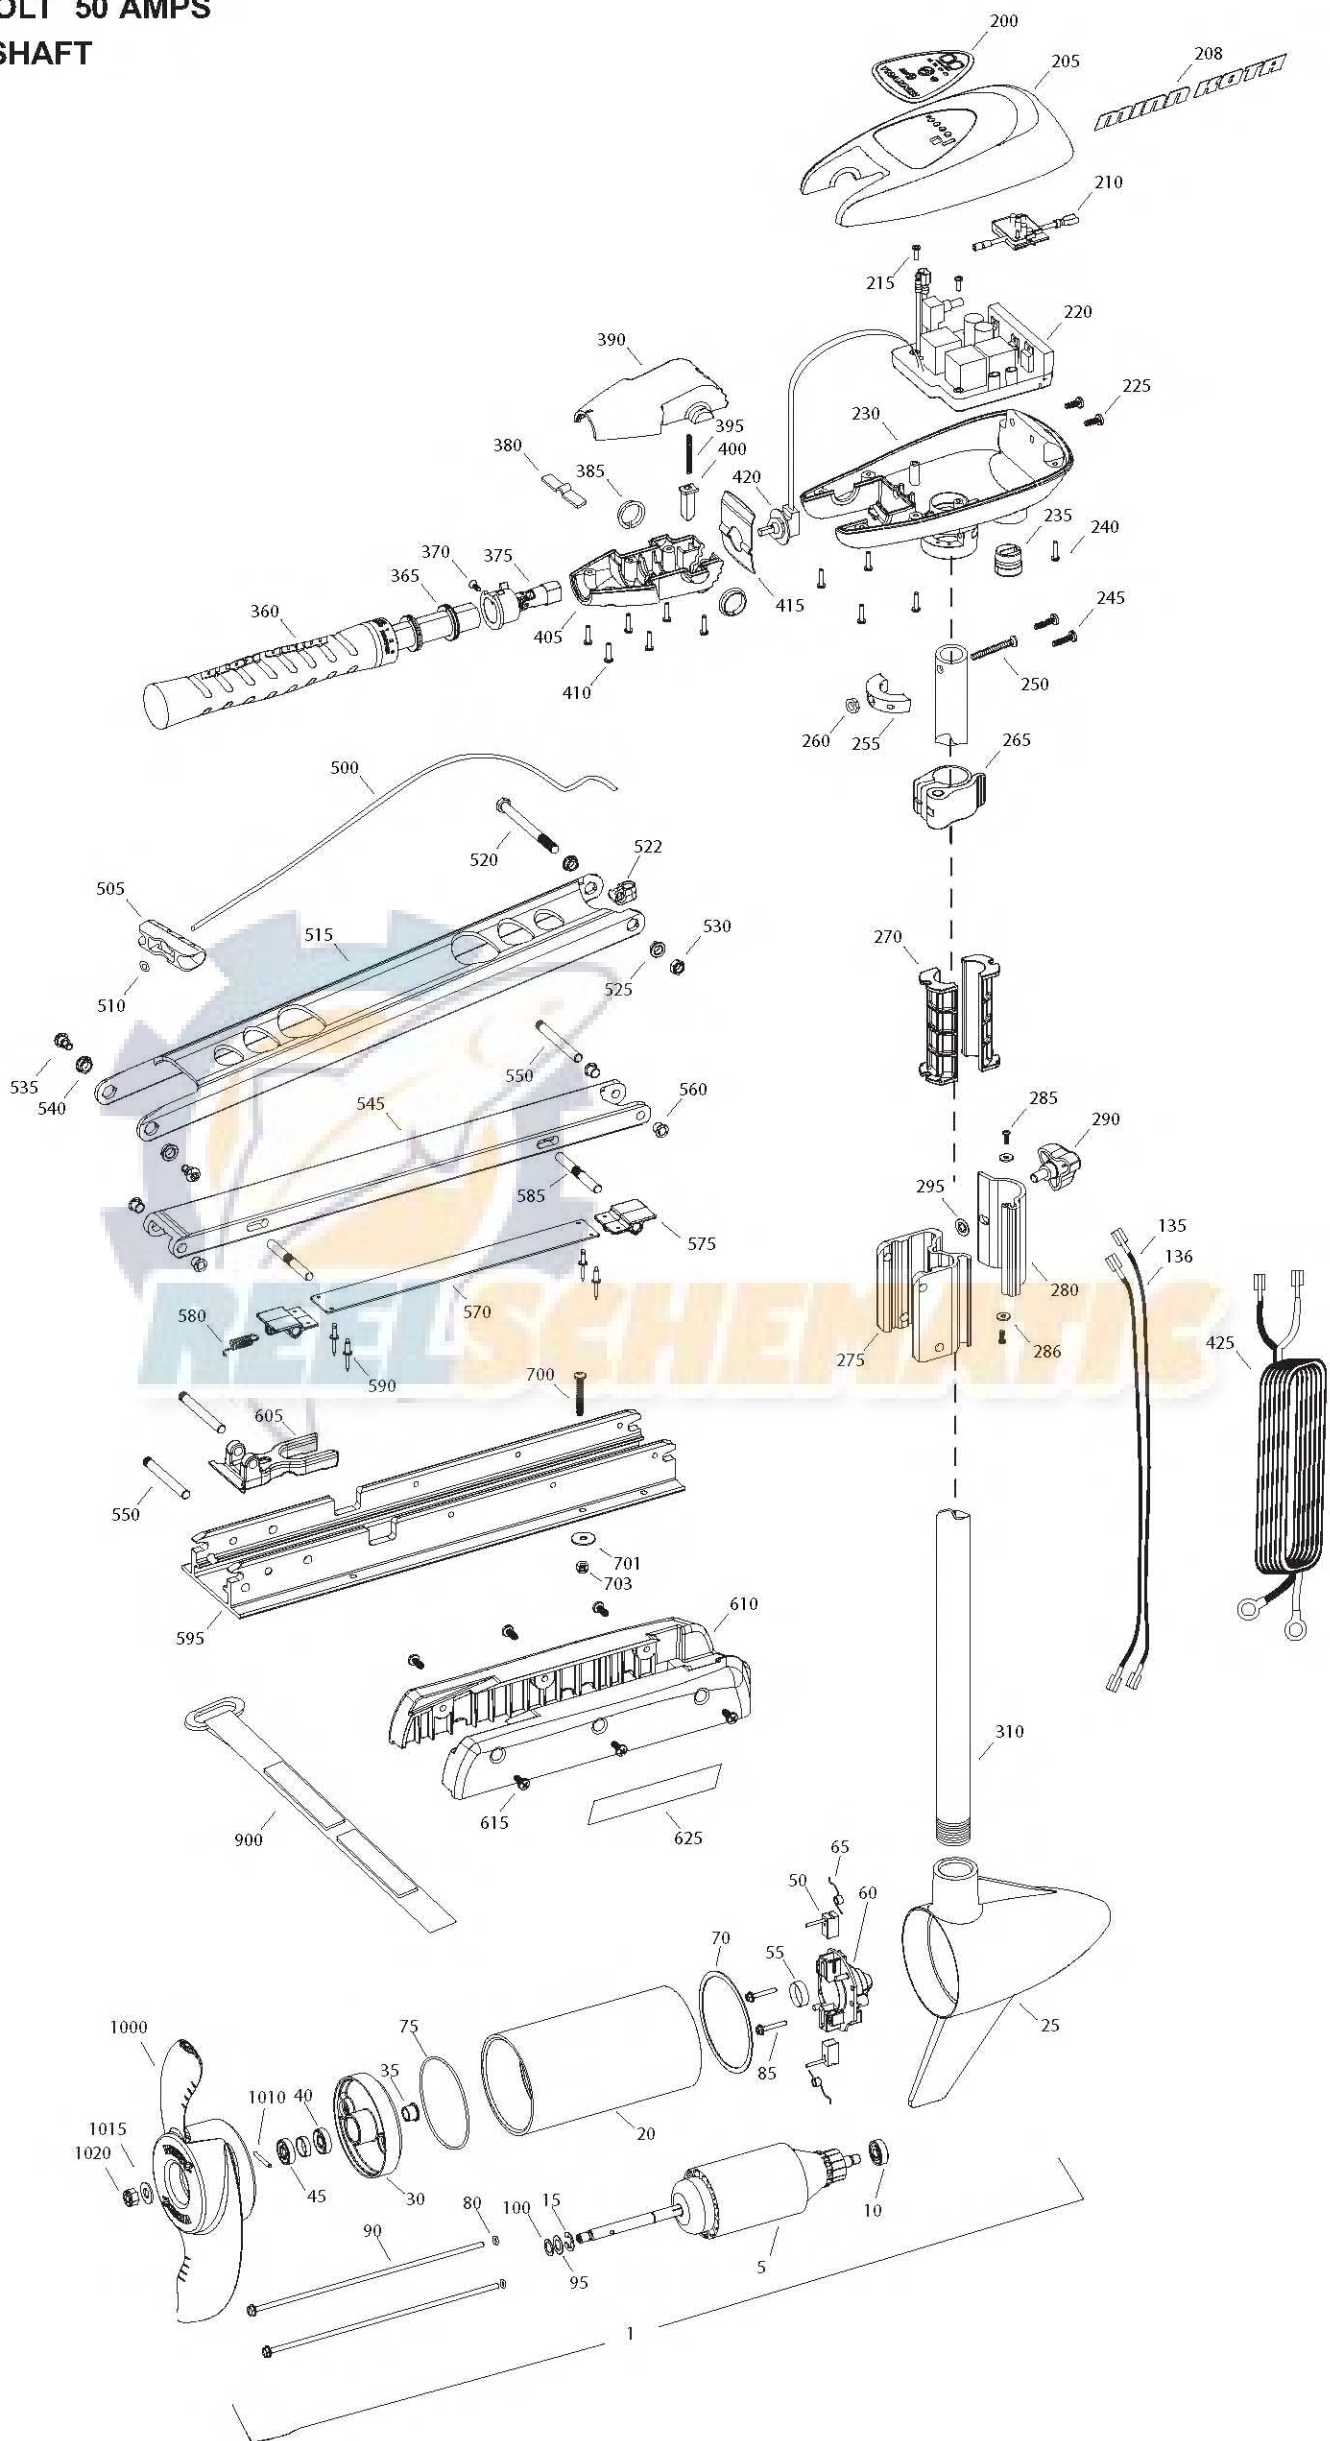

**Riptide 55 SE**  
**55 LBS THRUST**  
**12 VOLT 50 AMPS**  
**52" SHAFT**

for use with "J" serial numbers  
3-year warranty from the date of sale

Item	P/N	Description	Qty	Item	P/N	Description	Qty	Item	P/N	Description	Qty	Item	P/N	Description
1	2097095	12V Motor 52" SW	1					1015	2151726	Washer, prop, small	1			
5	2-100-115	Armature assembly	1					1020	2198400	Nut, nylock, prop, Anode	1			
10	140-010	Bearing	1	365	2060015	Bearing, handle	2							
15	788-015	Retaining ring	1	370	2063405	Screw, #6 PFH SS	1							
20	2-200-301	Center housing assembly	1	375	2884092	Yoke / spider assy, VARS	1							
25	421-336	Brush end housing assembly	1	380	2302742	Spring, detent, off	1							
30	2-400-337	Plain end housing assembly	1	385	2060005	Bearing, handle pivot	2							
35	144-049	Flange bearing	1	390	2060900	Handle pivot, top	1							
40	880-003	Seal	1	395	2302745	Spring, release button	1							
45	880-006	Seal with shield	1	400	2063700	Button, release	1							
50	188-036	Brush	2	405	2060905	Handle pivot, bottom	1							
55	725-050	Paper tube	1	410	2303412	Screw, #6 x 5/8 SS	6							
60	738-036	Brush plate	1											
65	975-040	Brush spring	2	415	2062715	Spring, handle pivot	1							
70	337-036	Gasket	1	420	2061700	Washer, pot holder	1							
75	701-081	O-ring, motor	1	425	2992523	Leadwire assy	1							
80	701-008	O-ring, thru-bolt	2											
85	830-007	Screw, 8-32	2	■	2991701	Mount, Bow Assy	1							
90	830-042	Thru-bolt	2			[270-295], [500-625]								
95	990-067	Washer, steel	2	500	2251601	Rope	1							
100	990-070	Washer, nylatron	2	505	2150400	Pull grip	1							
135	640-008	Leadwire, black	1	510	2151700	Washer	1							
136	640-107	Leadwire, red	1	515	2264263	Arm, upper, std, sw	1							
■	2888460	Seal and O-ring Kit	1	520	2263506	Bolt, 3/8-16 x 4.25, ss	1							
				522	2262310	Rope guide	1							
				525	2267303	Bushing, upper 3/8"	2							
200	2195654	Decal, c-box cover	1	530	2263115	Nut, 3/8-16 SS	1							
205	2060296	C-box cover	1	535	2263510	Bolt, shoulder	2							
208	2325666	Decal - MinnKota	2	540	2267302	Bushing, SS	2							
210	2074080	Battery meter, 12v SW	1	545	2264343	Arm, Lower, std, sw	1							
215	3043427	Screw, #8 x 7/8 SS	2	550	2260504	Pin, pivot ss	3							
220	2184006	Control board, 12v	1	560	2266002	Bushing, nyloner 3/8	4							
225	2303434	Screw, #8-30 x 5/8 SS	2	■	2993811	Latch strap assy [570-590]	1							
230	2062503	Control box, VARS, SW	1	570	2263605	Latch strap	1							
235	2062905	Strain relief	1	575	2261902	Latch Bracket	2							
240	2303412	Screw, #6 x 5/8 SS	6	580	2262709	Spring, latch pin, ss	1							
245	2263434	Screw, #8 x 1 SS	2	585	2260502	latch pin, ss	2							
250	2263406	Screw, #10-24 x 2 SS	1	590	2268602	Rivet, 1/8 ss	4							
255	2061517	Collar, c-box	1	595	2266503	Bowplate w/ insert, std, sw	1							
260	2333101	Nut, 10-24, nylock, SS	1	605	2261544	Yoke,	1							
265	2991521	Cam lock/depth collar assy	1	610	2263906	Motor rest, std, sw	1							
				615	2332104	Screw, 1/4-20 x 5/8, ss	6							
				625	2265668	Decal, motor rest	2							
270	2261537	Hinge sleeve	2											
■	2991839	Hinge & door assembly [275-295]	1	■	2994830	Bag assembly	1							
275	2261894	Hinge base assembly	1	700	2263431	Screw, 1/4-20 x 3 1/2" PPH, SS	6							
280	2261898	Hinge door	1	701	2301720	Washer, rubber mounting	6							
285	2332100	Screw, 8-32 x 3/8, ss	2	702	2261713	Washer, 1/4 SS	6							
286	2261732	Washer, #8 nylon	2	703	2263101	Nut, 1/4-20 Nylock, SS	6							
290	2260906	Knob	1											
295	2261728	Washer, retaining	1	900	2263805	Strap, hold down	1	■	1378131	Propeller kit WW2				
				■	2994875	Propeller bag assy								
310	2032034	Tube Composite 52"	1	1000	2091160	Propeller WW2	1							
				1010	2092600	Drive pin, small	1							
■	2990957	Handle assy, VARS [360-410]	1											
360	2990456	Grip/handle assy, VARS [360-375]	1											