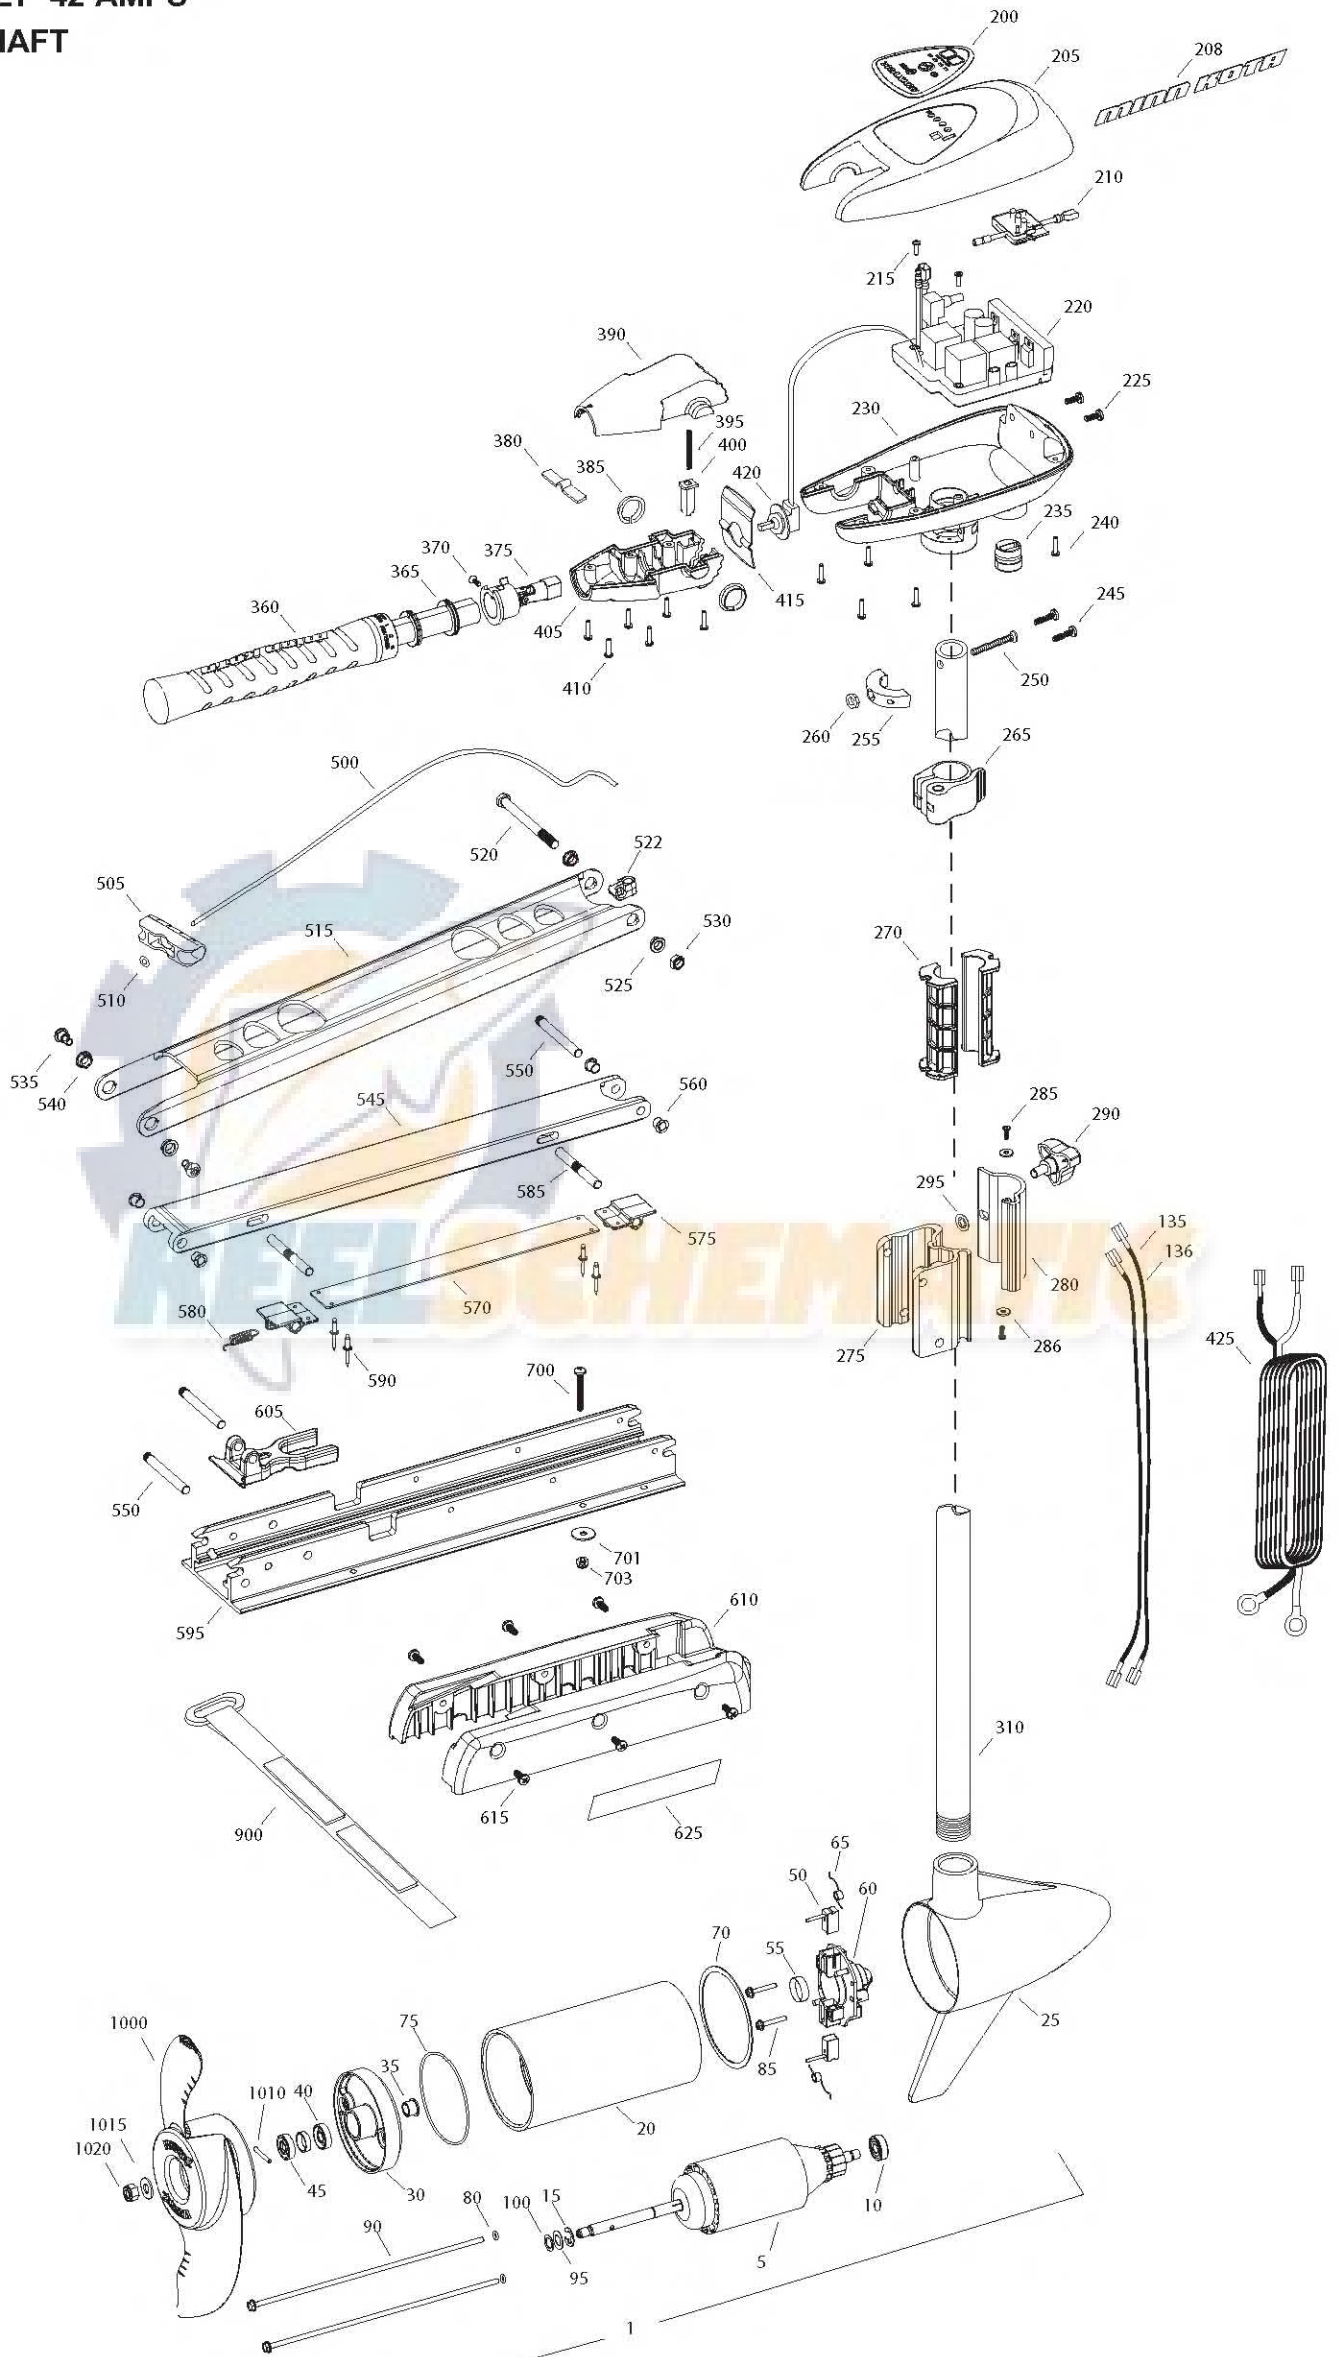

**Riptide 70 SE**  
**70 LBS THRUST**  
**24 VOLT 42 AMPS**  
**52" SHAFT**

for use with "J" serial numbers  
3-year warranty from the date of sale

Item	P/N	Description	Qty	Item	P/N	Description	Qty	Item	P/N	Description	Qty
1	2096036	24V Motor 52" SW	1					1015	2151726	Washer, prop, small	1
5	2-100-119	Armature assembly	1	365	2060015	Bearing, handle	2	1020	2198400	Nut, nylock, prop, Anode	1
10	140-010	Bearing	1	370	2063405	Screw, #6 PFH SS	1				
15	788-015	Retaining ring	1	375	2884092	Yoke / spider assy, VARS	1				
20	2-200-304	Center housing assembly	1	380	2302742	Spring, detent, off	1				
25	421-336	Brush end housing assembly	1	385	2060005	Bearing, handle pivot	2				
30	2-400-337	Plain end housing assembly	1	390	2060900	Handle pivot, top	1				
35	144-049	Flange bearing	1	395	2302745	Spring, release button	1				
40	880-003	Seal	1	400	2063700	Button, release	1				
45	880-006	Seal with shield	1	405	2060905	Handle pivot, bottom	1				
50	188-037	Brush	2	410	2303412	Screw, #6 x 5/8 SS	6				
55	725-050	Paper tube	1								
60	738-036	Brush plate	1	415	2062715	Spring, handle pivot	1				
65	975-040	Brush spring	2	420	2061700	Washer, pot holder	1				
70	337-036	Gasket	1	425	2992523	Leadwire assy	1				
75	701-081	O-ring, motor	1								
80	701-008	O-ring, thru-bolt	2	■	2991701	Mount, Bow Assy	1				
85	830-007	Screw, 8-32	2			[270-295], [500-625]					
90	830-008	Thru-bolt	2	500	2251601	Rope	1				
95	990-067	Washer, steel	2	505	2150400	Pull grip	1				
100	990-070	Washer, nylatron	2	510	2151700	Washer	1				
135	640-007	Leadwire, black	1	515	2264263	Arm, upper, std, sw	1				
136	640-106	Leadwire, red	1	520	2263506	Bolt, 3/8-16 x 4.25, ss	1				
■	2888460	Seal and O-ring Kit		522	2262310	Rope guide	1				
200	2195655	Decal, c-box cover	1	525	2267303	Bushing, upper 3/8"	2				
205	2060296	C-box cover	1	530	2263115	Nut, 3/8-16 SS	1				
				535	2263510	Bolt, shoulder	2				
208	2325666	Decal - MinnKota	2	540	2267302	Bushing, SS	2				
210	2074081	Battery meter, 24v SW	1	545	2264343	Arm, Lower, std, sw	1				
215	3043427	Screw, #8 x 7/8 SS	2								
220	2184007	Control board, 24/36v	1	550	2260504	Pin, pivot ss	3				
225	2303434	Screw, #8-30 x 5/8 SS	2	560	2266002	Bushing, nyliner 3/8	4				
230	2062503	Control box, VARS, SW	1	■	2993811	Latch strap assy [570-590]	1				
235	2062905	Strain relief	1	570	2263605	Latch strap	1				
240	2303412	Screw, #6 x 5/8 SS	6	575	2261902	Latch Bracket	2				
245	2263434	Screw, #8 x 1 SS	2	580	2262709	Spring, latch pin, ss	1				
250	2263406	Screw, #10-24 x 2 SS	1	585	2260502	latch pin, ss	2				
255	2061517	Collar, c-box	1	590	2268602	Rivet, 1/8 ss	4				
260	2333101	Nut, 10-24, nylock, SS	1	595	2266503	Bowplate w/ insert, std, sw	1				
265	2991521	Cam lock/depth collar assy	1	605	2261544	Yoke,	1				
				610	2263906	Motor rest, std, sw	1				
				615	2332104	Screw, 1/4-20 x 5/8, ss	6				
				625	2265668	Decal, motor rest	2				
270	2261537	Hinge sleeve	2								
■	2991839	Hinge & door assembly [275-295]	1	■	2994830	Bag assembly	1				
275	2261894	Hinge base assembly	1	700	2263431	Screw, 1/4-20 x 3 1/2" PPH, SS	6				
280	2261898	Hinge door	1	701	2301720	Washer, rubber mounting	6				
285	2332100	Screw, 8-32 x 3/8, ss	2	702	2261713	Washer, 1/4 SS	6				
286	2261732	Washer, #8 nylon	2	703	2263101	Nut, 1/4-20 Nylock, SS	6				
290	2260906	Knob	1								
295	2261728	Washer, retaining	1								
				900	2263805	Strap, hold down	1	■	1378131	Propeller kit WW2	
310	2032034	Tube Composite 52"	1	■	2994875	Propeller bag assy					
				1000	2091160	Propeller WW2	1				
■	2990957	Handle assy, VARS [360-410]	1	1010	2092600	Drive pin, small	1				
360	2990456	Grip/handle assy, VARS [360-375]	1								