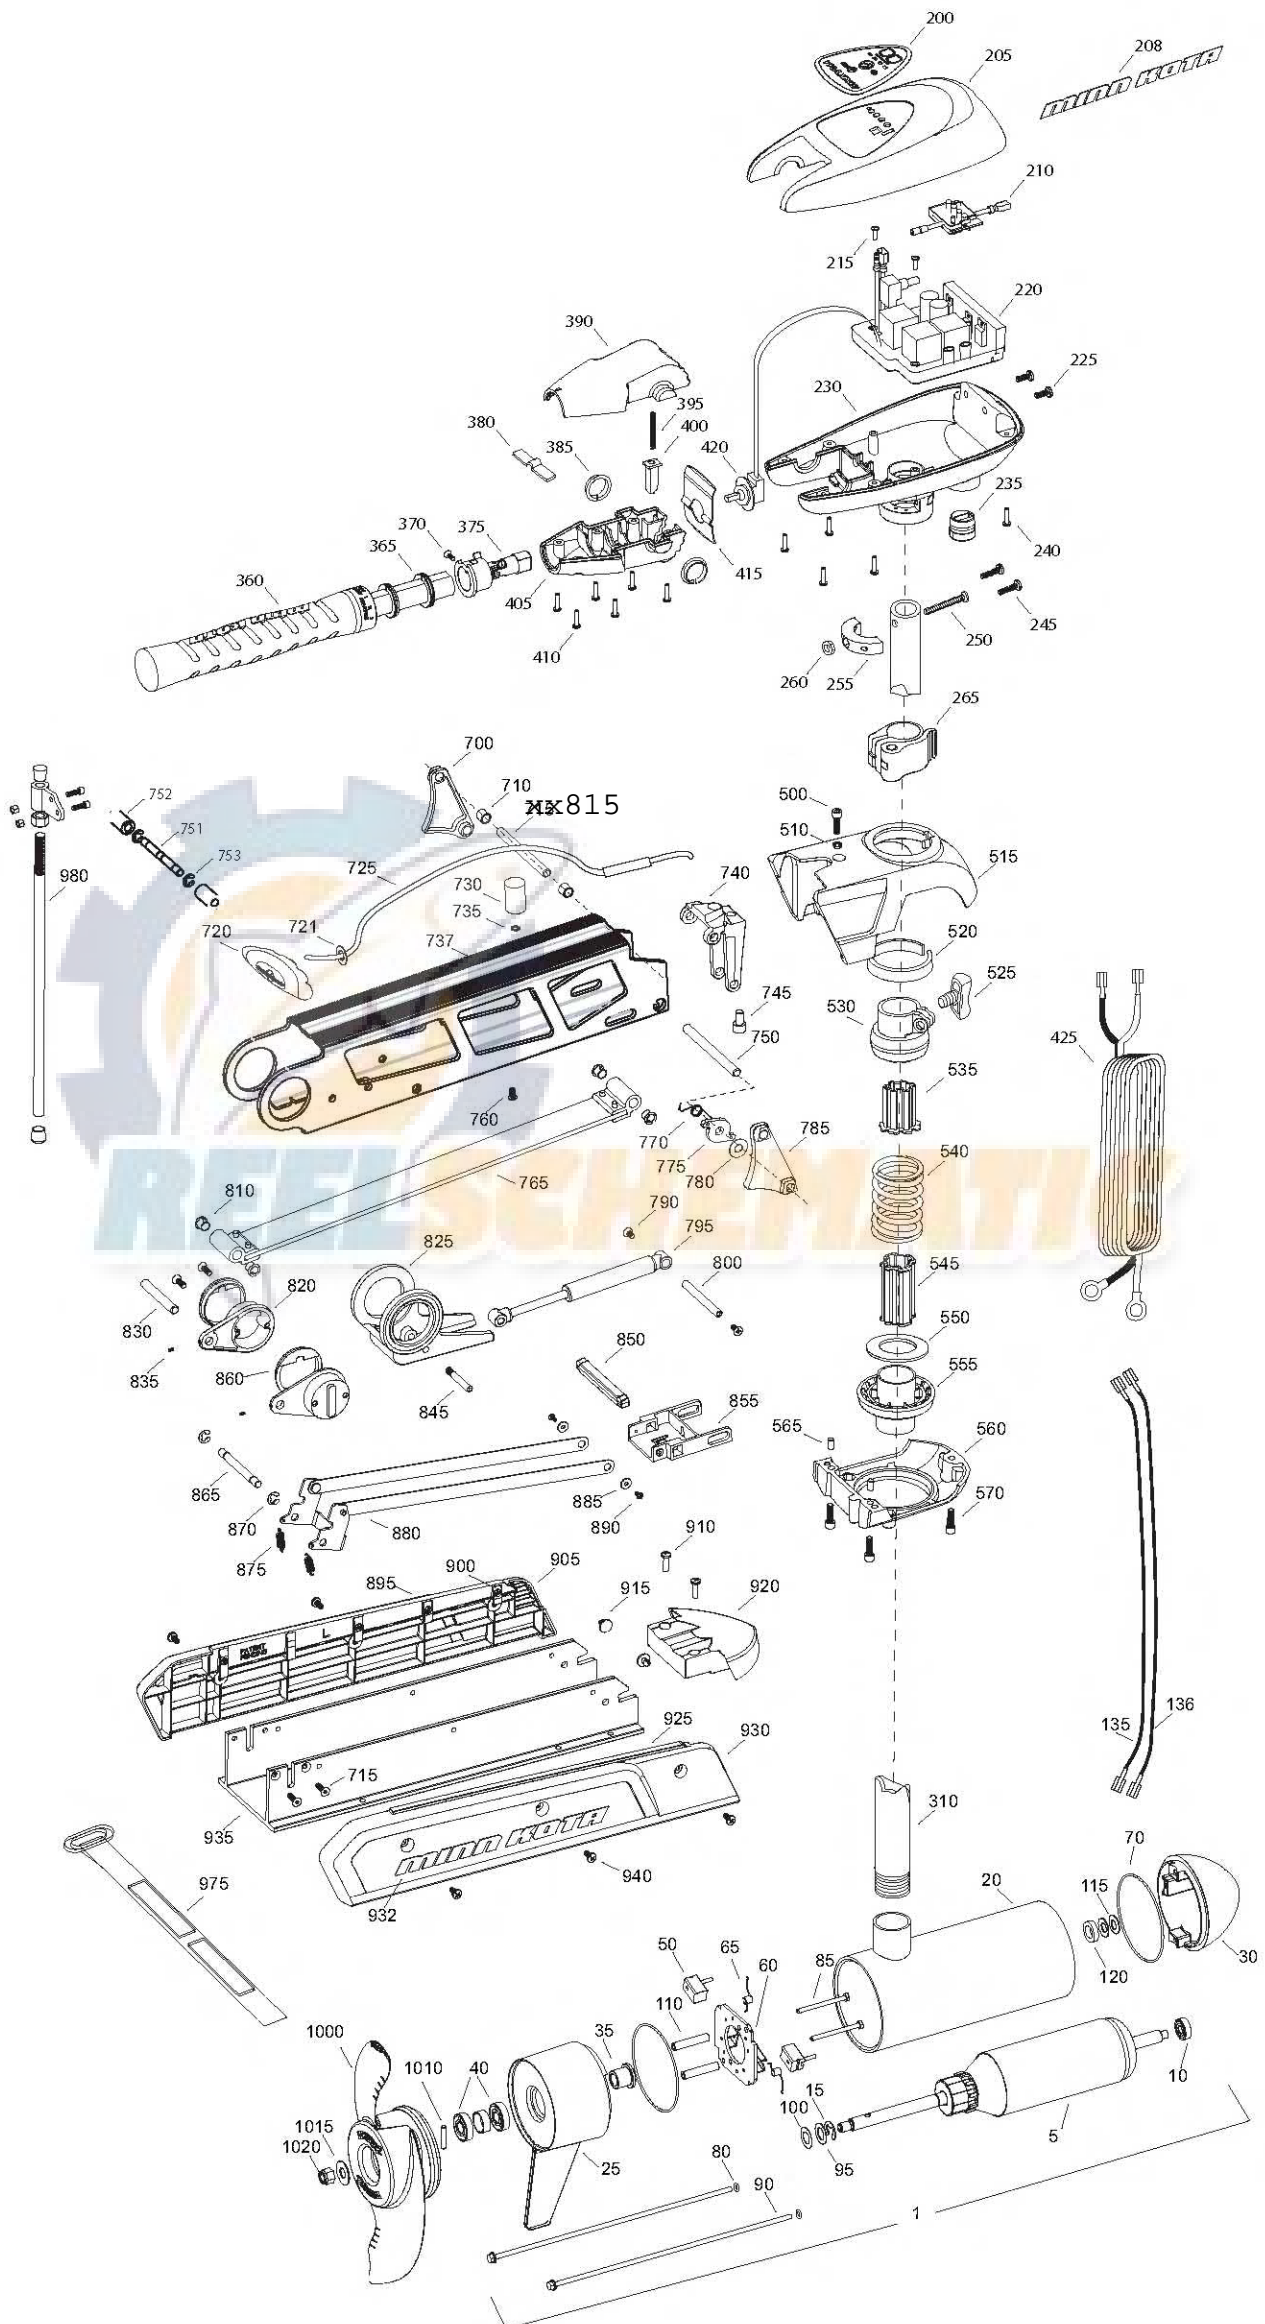

RIPTIDE MOTORS
RT80 and 101
80 and 101 LBS THRUST
24-v / 56 amp & 36-v / 46 amp
52" and 62" SHAFT

for use with "J" serial numbers
3-year warranty from the date of sale

Item	P/N	Description	Qty	Item	P/N	Description	Qty	Item	P/N	Description	Qty	Item	P/N	Description	Qty
80# Motor				200	2195659	Decal, c-box cover 80#	1	■	2991749	Mount, Fortrex, Short 52" [700-940]	1				
1	2316226	24V Motor 62" SW	1		2095604	Decal, c-box cover 101#	1	■	2991750	Mt, Fortrex, Long 80# 62" [700-940]	1	905	2283911	Sideplate, short, left, sw	1
5	2-100-214	Armature assembly	1	205	2060296	C-box cover	1	■	2991751	Mt, Fortrex, Long 101# 62" [700-940]	1		2283916	Sideplate, long, left, sw	1
10	140-010	Bearing	1	208	2325666	Decal - MinnKota	2	700	2280800	Link, bowguard mount, left	1	910	2073408	Screw 1/4-20 x 7/8	2
15	788-040	Retaining ring	1	210	2074081	Battery meter, 24v SW	1	710	2287302	Bushing, upper pins	2	915	2286700	Plug, spacer	2
20	2-200-397	Center housing assembly	1		2074082	Battery meter, 36v SW	1	715	2283400	Screw, 1/4-20 x 3/4 FHSC	4	920	2283900	Ramp, motor	1
25	2-300-340	Brush end housing assembly	1	215	2043427	Screw, #8 x 7/8 SS	2	720	2880400	Pull grip assembly	1	■	2993921	Sideplate assembly, short, right, sw	1
30	421-376	Plain end housing assembly STD	1	220	2184007	Control board, 24/36v	1	721	2151700	Washer	1		2993926	Sideplate assembly, long, right, sw	1
35	144-017	Flange bearing	1	225	2303434	Screw, #8-30 x 5/8 SS	2	725	2771601	Rope assembly	1	925	2288620	Support, right sideplate	1
40	880-025	Seal	2	230	2062503	Control box, VARS, SW	1	730	2281516	Spacer, inner arm	1	930	2283921	Sideplate, short, right, sw	1
50	188-094	Brush	2	235	2062905	Strain relief	1	735	2281702	Washer, lock 1/4	1		2283926	Sideplate, long, right, sw	1
60	9-738-004	Brush plate assembly	1	240	2303412	Screw, #6 x 5/8 SS	6	737	2284202	Outer arm, short, 52"	1	932	2285501	Decal, Sideplate, sw	2
65	975-041	Brush spring	2	245	2263434	Screw, #8 x 1 SS	2		2284212	Outer arm, long, 62"	1	935	2281902	Base extrusion, short, 52"	1
70	701-043	O-ring, motor	2	250	2263406	Screw, #10-24 x 2 SS	1	740	2992302	Rope guide assembly	1			Base extrusion, long, 62"	1
80	701-009	O-ring, thru-bolt	2	255	2061517	Collar, c-box	1	745	2281530	Insert, threaded	1	940	2323405	Screw 1/4-20 x 1/2	6
85	830-027	Screw, 10-32 x 2	2	260	2333101	Nut, 10-24, nylock, SS	1	750	2282608	Pin, 7/16 x 5 5/32	1				
90	830-094	Thru-bolt	2	265	2991521	Cam lock/depth collar assy	1	751	2282602	Pin, 3/8 x 3 3/4	1	975	2773806	Strap hold down	1
95	990-051	Washer, steel	2					752	2261505	Spacer	2	980	2991928	Bracket stabilizer assembly	1
100	990-052	Washer, nylontron	2	310	2032034	Tube Composite 52"	1	753	2263011	E-ring, 3/8 shaft	2				
110	973-025	Spacer, brush plate	2		2032085	Tube Composite 62"	1	760	2223418	Screw, 1/4-20 x 1/2 BHCS	1	■	1378132	Propeller kit WW2	
115	992-010	Washer, Belleville	2	■	2990957	Handle assy, VARS [360-410]	1	765	2993819	Inner arm assembly, short, 52"	1	■	2994876	Propeller bag assy	
120	990-045	Spacer, thrust	1	360	2990456	Grip/handle assy, VARS [360-375]	1		2993821	Inner arm assembly, long, 62"	1	1000	2331160	Propeller WW2	1
135	640-021	Leadwire, black	1	365	2060015	Bearing, handle	2	770	2042711	Spring, torsion	1	1010	2262658	Drive pin, large	1
136	640-126	Leadwire, red	1	370	2063405	Screw, #6 PFH SS	1	775	2283620	Latch, safety	1	1015	2091701	Washer, prop, large	1
■	2889460	Seal and O-ring Kit		375	2884092	Yoke / spider assy, VARS	1	780	2281704	Washer 7/16 nylon	1	1020	2198401	Nut, nylock, prop, Anode	1
				380	2302742	Spring, detent, off	1	785	2280805	Link, bowguard mount, right	1				
101# Motor				385	2060005	Bearing, handle pivot	2	790	2283410	Screw 1/4-20 x 1/2 PFH	2	■	2994830	Bag assembly	1
1	2316286	36V Motor 62" SW	1	390	2060900	Handle pivot, top	1	795	2288400	Gas spring (cylinder), 80/101#, short	1				
5	2-100-216	Armature assembly	1	395	2302745	Spring, release button	1		2288401	Gas spring (cylinder), 80#, long mt	1				
10	140-010	Bearing	1	400	2063700	Button, release	1	800	2282610	Gas spring (cylinder), 101#, long mt	1				
15	788-040	Retaining ring	1	405	2060905	Handle pivot, bottom	1	810	2280005	Pin, upper, shock	1				
20	2-200-310	Center housing assembly	1	410	2303412	Screw, #6 x 5/8 SS	6	815	2282600	Bearing, nyloner 7/16"	4				
25	2-300-340	Brush end housing assembly	1	415	2062715	Spring, handle pivot	1	820	2281932	Pin, 7/16 x 4 7/8	1				
30	421-376	Plain end housing assembly STD	1	420	2061700	Washer, pot holder	1	825	2281501	Bracket, rear pivot	2				
35	144-017	Flange bearing	1	425	2992521	Leadwire assy	1	830	2282606	Yoke, shock mount	1				
40	880-025	Seal	2					835	2283402	Pin, 7/16 x 4 1/2	1				
50	188-094	Brush	2	■	2991768	Bowguard Assembly SW [500-570]	1	845	2282604	Screw, set, 6-32 x 1/4	2				
60	9-738-004	Brush plate assembly	1	500	2263422	Screw, 5/16 x 1 SHCS	1	850	2283615	Pin, Knurled 5/16 x 2	1				
65	975-041	Brush spring	2	510	2281700	Washer, 5/16 highcollar lock	1	855	2283610	Latch bar	1				
70	701-043	O-ring, motor	2	515	2281943	Bowguard top	1	860	2287300	Bracket - latch/strap, rope pull	1				
80	701-009	O-ring, thru-bolt	2	520	2280001	Bearing, Bowguard top	1	865	2282602	Bushing, rear pivot	2				
85	830-027	Screw, 10-32 x 2	2	525	2011366	Knob, ss	1	870	2263011	Pin, 3/8 x 3 3/4	1				
90	830-096	Thru-bolt	2	530	2261525	Spring sleeve, upper	1	875	2282720	E-ring, 3/8 shaft	2				
95	990-051	Washer, steel	2	535	2264702	Tube insert, upper	1	880	2773600	Spring, extension	2				
100	990-052	Washer, nylontron	2	540	2262705	Spring sleeve, lower	1		2773601	Latch strap assembly, short	1				
110	973-025	Spacer, brush plate	2	545	2282000	Tube insert, lower	1	885	2261732	Latch strap assembly, Long	1				
115	992-010	Washer, Belleville	2	550	2281525	Spacer, lower spring	1	890	2373450	Washer 8, nylon	2				
120	990-045	Spacer, thrust	1	555	2281520	Spring sleeve, lower	1	■	2993911	Screw 8-18 x 3/8	2				
135	640-021	Leadwire, black	1	560	2991726	Bowguard bottom	1		2993916	Sideplate assembly, short, left, sw	1				
136	640-126	Leadwire, red	1	565	2262632	Spring pin 1/4 x 5/8, ss	2	895	2288625	Sideplate assembly, long, left, sw	1				
■	2889460	Seal and O-ring Kit		570	2263422	Screw, 5/16 x 1, ss	3	900	2283408	Support, left sideplate	1				
										Screw 8 x 3/8	8				