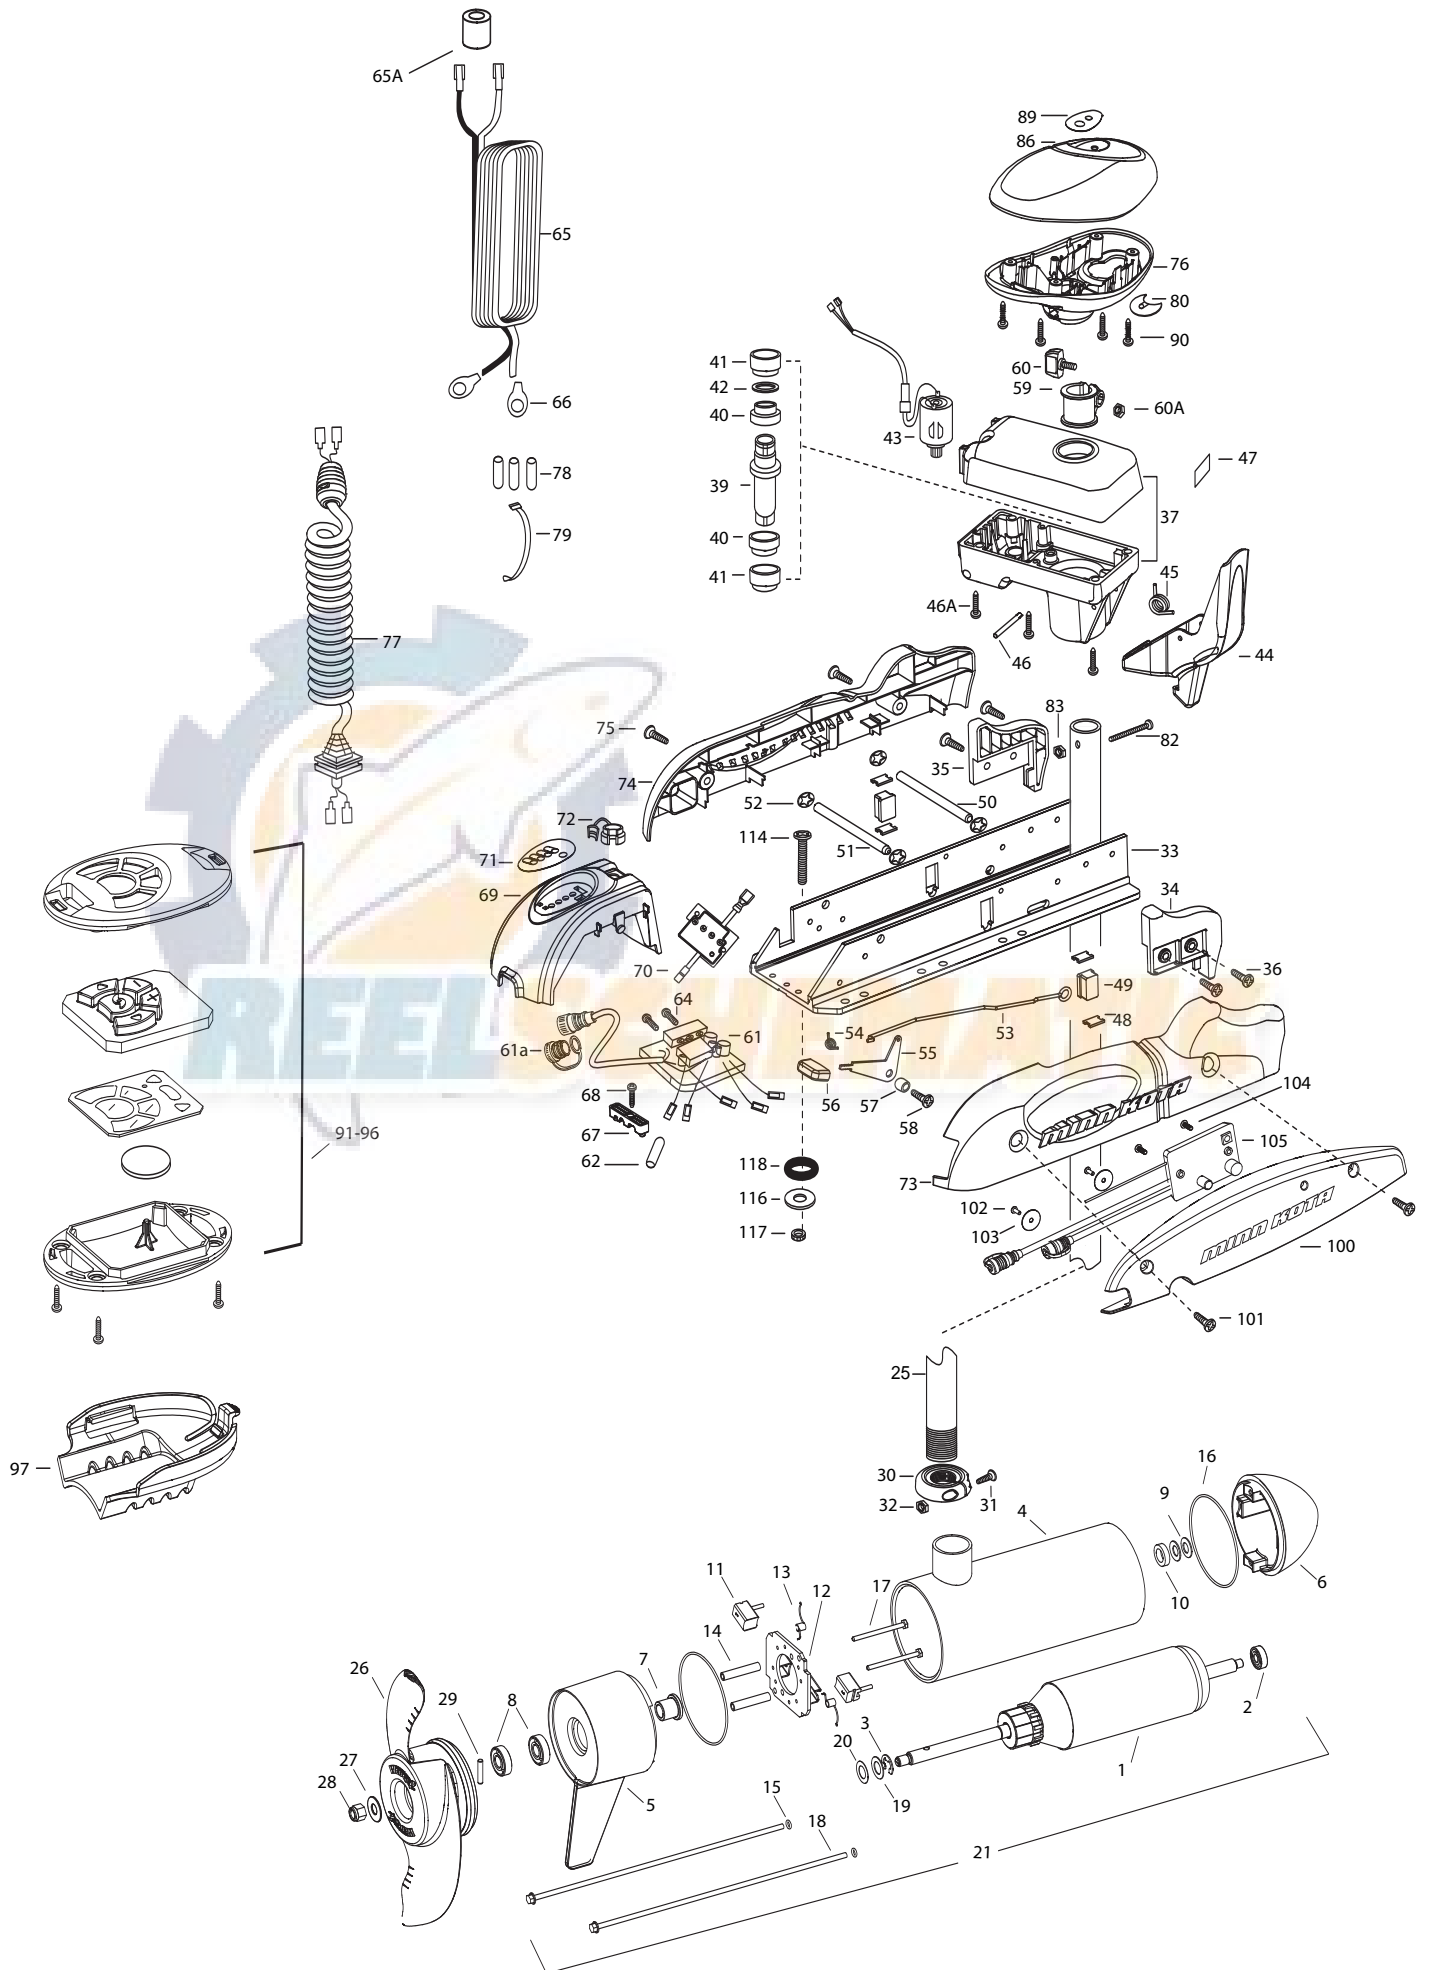

Riptide 80 SP PowerDrive
80 LBS THRUST
24 VOLT 56 AMPS
54" SHAFT

for use with "J" serial numbers
3-year warranty from the date of purchase

1	2-100-214	ARMATURE ASSEMBLY 24V VARS TXT	*42	2304603	O-RING	79	2256300	TIE WRAP-5" BLACK
2	140-010	BALL BEARING	43	2307050	MOTOR- DRIVE HOUSING HIGH SPD	80	2224703	INSERT- PLUG WHITE
3	788-040	RETAINING RING	44	2307201	LATCH HANDLE PD/AP	82	2332102	SCREW-10-24 X 1-3/4
4	2-200-397	HOUSING ASSEMBLY CENTER 4"	45	2302750	SPRING- LATCH TORSION PD/AP	83	2333101	NUT-HEX 10-24 NYLOC
5	2-300-340	HOUSING -BRUSH END 4"	46	2302628	PIN- ROLL 3/16X2 SS	86	2300243	CONTROL BOX COVER- RIPTIDE WHITE
6	421-376	PLAIN END HOUSING ASSEMBLY 3.625	46A	2303405	SCREW - DRIVE HOUSING [6 EA]	89	2315695	DECAL- COVER 80pd
7	144-017	BEARING - FLANGE	47	2305564	DECAL-STOW/DEPLOY	90	2372100	SCREW-8-18 X 5/8 THD CUT [4.EA]
8	880-025	SEAL [2 EA]	48	2335110	PAD-PIVOT SUPT [4.EA]			
9	992-010	WASHER-BELLEVILLE [2 EA]	49	2305103	PIVOT PAD- NEW MTR'L [2.EA]	■	2994020	COPILOT TRANSMITTER
10	992-045	SPACER-THRUST	50	2330510	PIN-LATCH PD BASE SS	91		CASE, COVER, TRANSMITTER
11	188-094	BRUSH ASSEMBLY [2.EA]	51	2330520	PIN-PIVOT PD BASE SS	92		KEYPAD
12	9-738-004	BRUSH PLATE W/HOLDER	52	2333100	NUT-SPEED [4.EA]	93		CIRCUIT BOARD, TRANSMITTER
13	975-041	SPRING - TORSION [2.EA]	53	2303612	ROD-RELEASE RT/AP S	94		BATTERY, COIN
14	973-025	BRUSH PLATE SPACER	54	2322700	SPRING-RELEASE LEVER	95		CASE, BOTTOM, TRANSMITTER
15	701-009	O-RING, THRU-BOLT [2.EA]	55	2333705	LEVER-RELEASE SS	96		SCREW, TRANSMITTER [4EA]
16	701-043	O-RING	56	2300101	RELEASE-KNOB	97	2371990	ROD MOUNT
17	830-027	SCREW-10-32X2 [2.EA]	57	2301700	SPACER-RELEASE LEVER	■	2994089	RECEIVER ASSEMBLY V2, COPILOT
18	830-094	THRU-BOLT [2.EA]	58	2332104	SCREW-1/4-20 X 5/8 SS	100	2372511	CASE, RECEIVER WHT
19	990-067	WASHER- STEEL THRUST	59	2031522	COLLAR- DRIVE (W/INSERT)	101	2373442	SCREW 1/4-20 X 1.75 SS [2EA]
20	990-070	WASHER - NYLATRON [2.EA]	60	2011366	SCREW-COLLAR/NEW KNOB SS	102	2373450	SCREW #8 X 3/8 [2EA]
21	2316228	MOTOR ASSEMBLY 24V 4 54"	60A	2323104	NUT	103	2371727	WASHER [2EA]
25	2032022	TUBE- COMPOSITE 54" AP WHT	61	2304056	CONTROL BOARD ASSEMBLY- 24V PD	104	2373418	SCREW #8 X 5/8 SS
■	1378132	PROPELLER KIT	61A	2320208	DUST PLUG	105	2374089	CIRCUIT BOARD V2, RECEIVER
26	2331160	PROPELLER W/WEDGE 2	62	2355410	SHRINK TUBE-3/8 ODX2	■	2994864	BAG ASSEMBLY- (BOLT,NUT,WASHERS)
27	2091701	WASHER-4 SS	64	2303434	SCREW-8-32 X 5/8 [3.EA]	*114	2263462	BOLT-MOUNTING-1/4X2 W/STG [6.EA]
28	2198401	ANODE- ZINC 4 LWR U	65	2090651	LEADWIRE IOGA 44"	*116	2261713	WASHER-1/4 [6.EA]
29	2262658	PIN-DRIVE	65A	2307310	BEAD - FERRITE (CE MODELS ONLY)	*117	2263103	NUT NYLOK 1/4-20 MTG [6.EA]
30	2301545	COLLAR- LATCH PD/AP	66	2020700	TERMINAL RING [2.EA]	*118	2301720	WASHER-MOUNTING RUBBER [6.EA]
31	2303434	SCREW- 8-32X5/8 MACH PHCR	67	2321310	STRAIN RELIEF- BRACKET PD/AP			
32	2303112	NUT 8-32 NYLOC SS	68	2323405	SCREW-1/4-20 X 1/2 SS	■	2889460	SEAL & ORING KIT
33	2301937	EXTRUSION- BASE MACHINED	69	2306556	HOUSING- CENTER PD/AP WHIT			
34	2303933	MOTOR REST- RIGHT 4	70	2074081	BATTERY GAUGE - 12 VOLT			
35	2303938	MOTOR REST- LEFT 4	71	2316606	DECAL- BATT GAUGE H RT AP			
36	2332104	SCREW 1/4-20X5/8 SS SELF TAP [4.EA]	72	2302935	STRAIN RELIEF-DR. HOUSING			
37	2771827	DRIVE HOUSING / LATCH HANDLE WHITE	73	2303944	SIDEPLATE (RIGHT) WHITE			
■	2882011	BUSHING/ OUTSHAFT KIT (INCLUDES 39-42)	74	2303949	SIDEPLATE(LEFT) WHITE			
*39	2302010	DRIVE HOUSING OUTPUT SHAFT	75	2332104	SCREW-1/4-20 X 5/8 SS			
*40	2307304	BUSHING- INNER [2.EA]	76	2302516	CONTROL BOX WHT			
*41	2307305	BUSHING- OUTER [2.EA]	77	2991280	COIL CORD WSTRAIN RELIEF 48, 54"			
			78	2065400	WIRE INSULATOR-LGE 1-3/4 [3.EA]			