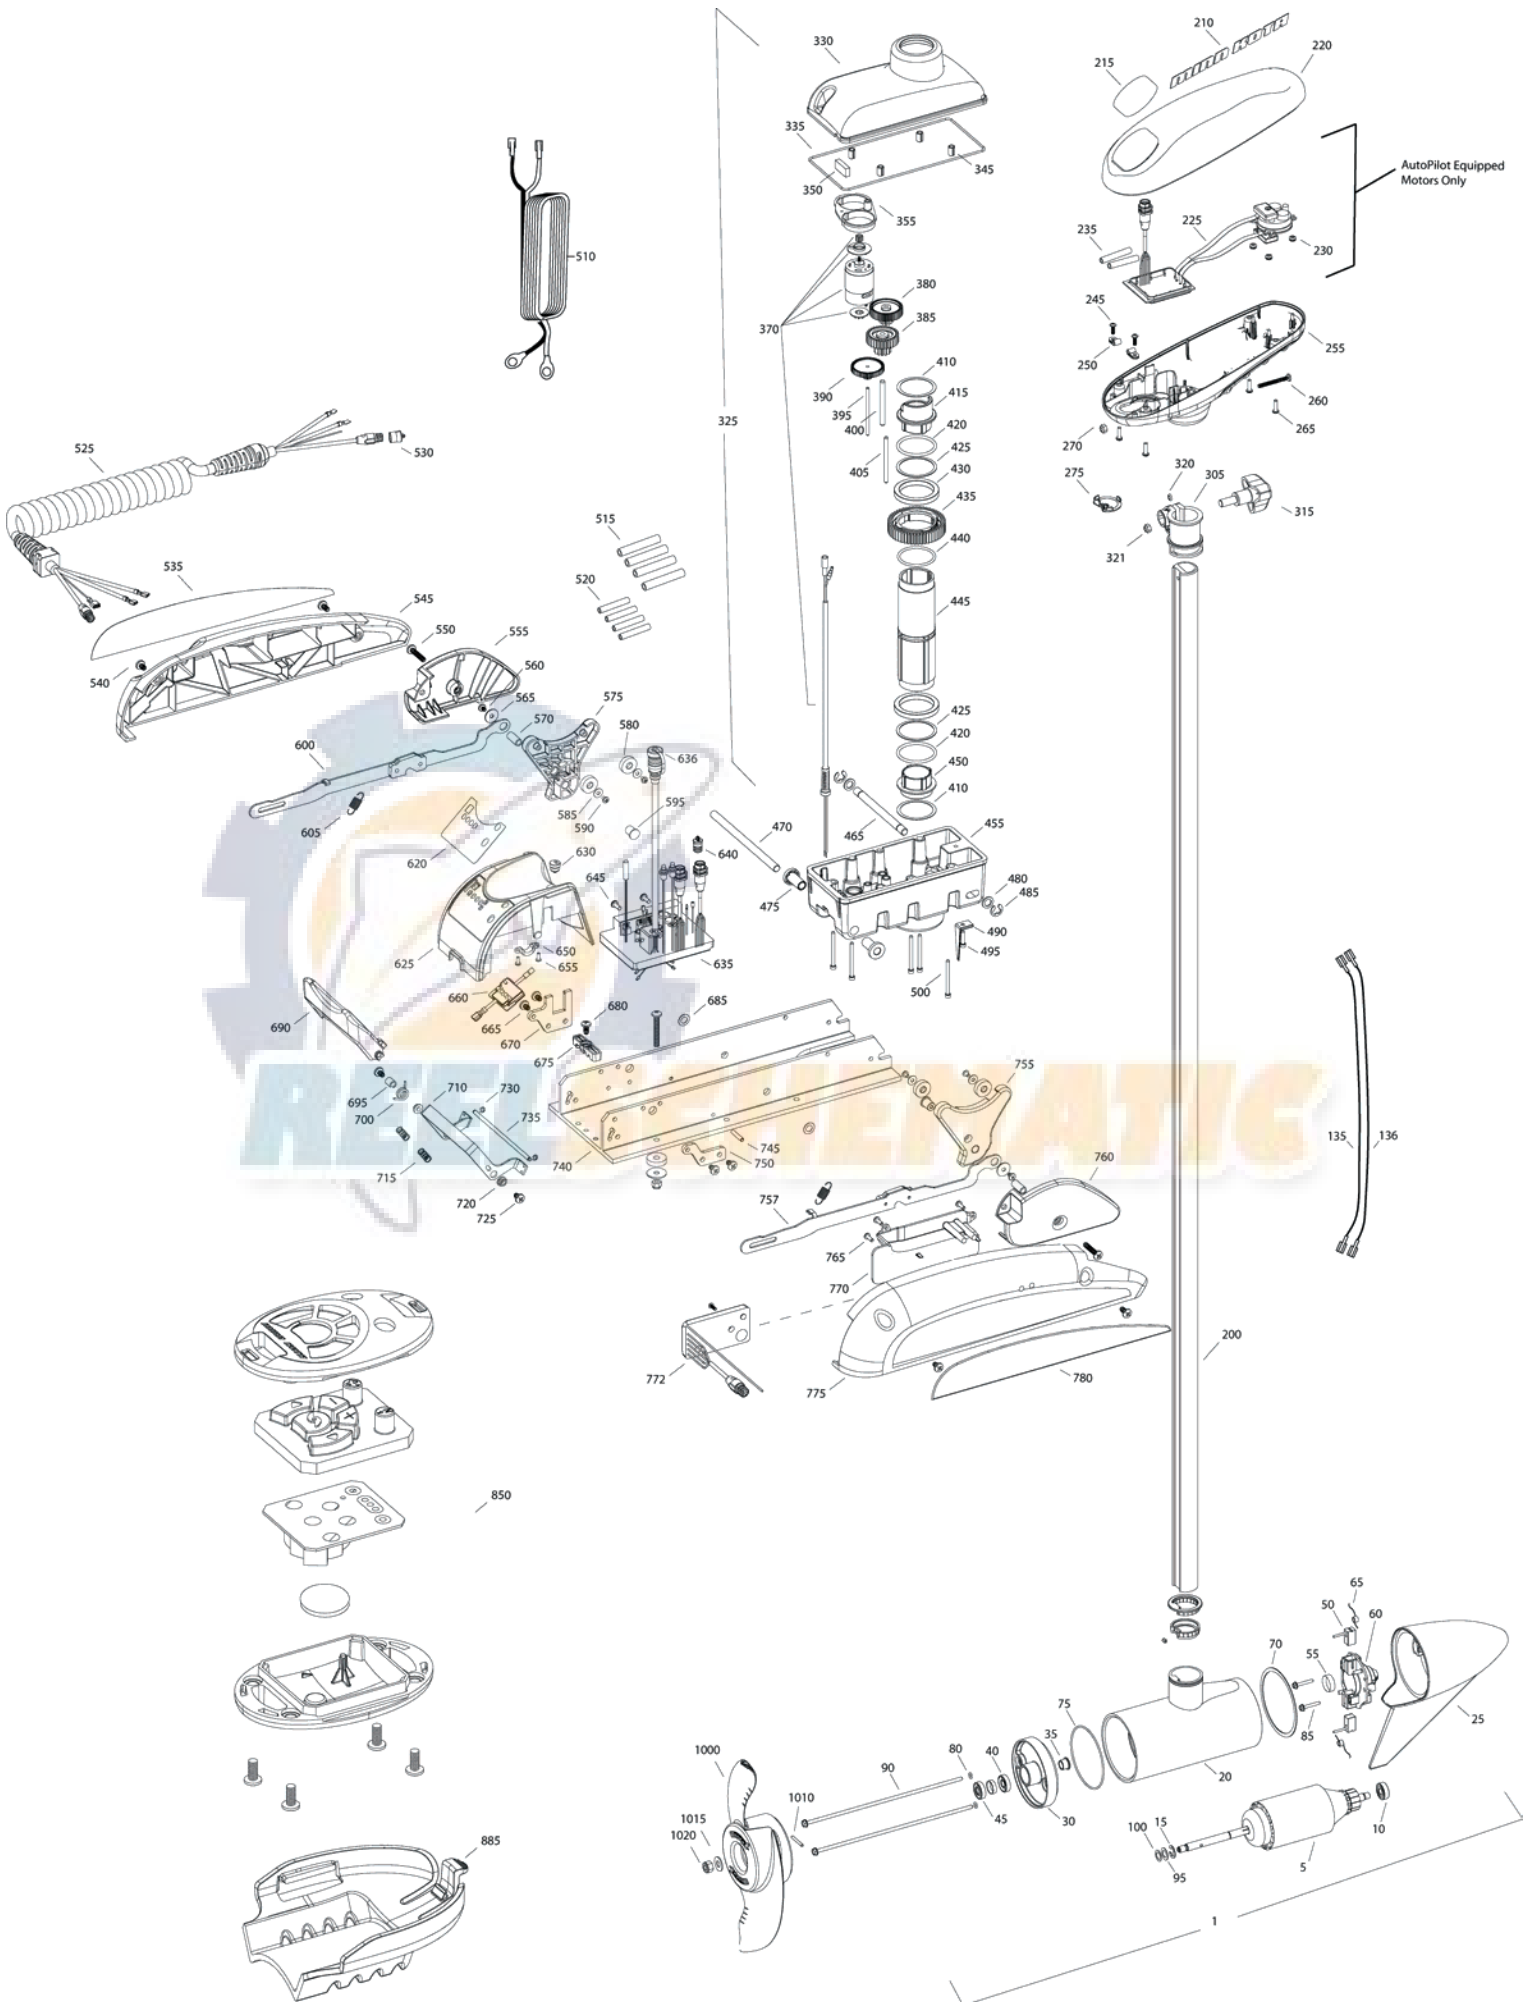

Riptide 55 ST
55 LBS THRUST
12 VOLT 50 AMPS
48" & 54" SHAFT

for use with "J" serial numbers
3-year warranty from the date of sale

Item	P/N	Description	Qty	Item	P/N	Description	Qty	Item	P/N	Description	Qty	Item	P/N	Description	Qty
1	2779030	12V Motor 48" SW	1	380	2302255	Gear, cluster 3rd stage	1	660	2074080	Battery meter, 12v	1				
	2779031	12V Motor 54" SW	1	385	2302250	Gear, cluster 2nd stage	1	665	2323402	Screw, 1/4-20 x .375	4				
5	2-100-146	Armature assembly	1	390	2302245	Gear, cluster 1st stage	1	670	2321941	Bracket, strain relief	1				
10	140-010	Bearing	1	395	2302610	Shaft, gear 1st stage	1	675	2321310	Strain relief, wire	1				
15	788-015	Retaining ring	1	400	2302620	Shaft, gear 3rd stage	1	680	2323405	Screw, 1/4-20 x .5	1				
20		Included in #200 assembly		405	2302615	Shaft, gear 2nd stage	1	685	2333100	Speed nut, .375	2				
25	421-350	Brush end housing assembly STD	1	410	2321704	Washer, thrust	2	690	2320216	Handle, release cover	1				
30	2-400-337	Plain end housing assembly	1	415	2321515	Liner, output tube	1	695	2301700	Bushing,	1				
35	144-049	Flange bearing	1	420	2324608	O-ring, 224	2	700	2322701	Spring, release handle	1				
40	880-003	Seal	1	425	2321720	Shim, O-ring	2	710	2320401	Handle, release SW	1				
45	880-006	Seal with shield	1	430	2327308	Bearing, ball sealed	2	715	2322712	Spring, release handle	2				
50	188-036	Brush	2	435	2322200	Gear, output	1	720	2322604	Bushing, handle	2				
55	725-050	Paper tube	1	440	2324601	O-ring, output gear	1	725	2332104	Screw, 1/4-20 x .625	2				
60	738-036	Brush plate assembly	1	445	2322030	Tube, output machined	1	730	2323000	E-clip, 3/16, SS	2				
65	975-040	Brush spring	2	450	2321510	Collar, drive, bottom	1	735	2322607	Pin, follower, handle	1				
70	337-036	Gasket	1	455	2326507	Steering housing, Bottom	1	740	2321902	Base extrusion, machined	1				
75	701-081	O-ring, motor	1	460	2320605	Leadwire, Steering	1	745	2322912	Spring pin,	2				
80	701-008	O-ring, thru-bolt	2	465	2322601	Pin, latch, SS	1	750	2321951	Bracket, sideplate	1				
85	830-007	Screw, 8-32	2	470	2322603	Pin, pivot, SS	1	755	2323910	Ramp, 3 5/8" right	1				
90	830-008	Thru-bolt	2	475	2327310	Bushing, pivot pin	2	757	2994201	Arm, release, Right	1				
95	990-067	Washer, steel	2	480	2321702	Washer, flat .375	2	760	2321920	Skid, right	1				
100	990-070	Washer, nylatron	2	485	2263011	E-ring .375	2	765	2301310	Screw, 8-18 x .5	3				
135	640-009	Leadwire, black	1	490	2322702	Spring, latch pin	2	770	2370221	Cover, access, SW	1				
136	640-108	Leadwire, red	1	495	2323410	Screw, 8-32 x .75	1	772	2374090	Copilot Receiver Board	1				
200	2779305	Tube, composite 54" SW	1	500	2323408	Screw, 8-32 x 2	7	775	2321911	Sideplate, right, SW	1				
205		Included in #200 assembly		510	2090651	Leawire, 10 ga	1	780	2325642	Decal, sideplate, right	1				
210	2325666	Decal, cover	2	525	2991273	Coil cord, 45"	1								
215	2325685	Decal, ctrl box 55 RT	1		2991271	Coil cord, 54"	1	850	2994095	Remote assembly	1				
	2325682	Decal, ctrl box 55 RT Autopilot	1	530	2320202	Cap, dust, coil cord, non-AP only	1	851		Case, cover, transmitter	1				
220	2320201	Cover, ctrl box	1	535	2325643	Decal, sideplate, left	1	860		Keypad, transmitter	1				
225	2324030	Ctrl board, compass, Autpilot only	1	540	2323405	Screw, 1/4-20	4	865		Transmitter board	1				
230	2302960	Grommet, compass, Autopilot only	3	545	2321916	Sideplate, left	1	870		Battery, transmitter	1				
235	2305415	Wire insulator	2	550	2263427	Screw, 1/4-20 x 1.25 SS	2	875		Case, bottom, transmitter	1				
245	2372100	Screw, 8-18 x .625	3	555	2321925	Skid, left	1	880		Screw, 4-24	4				
250	2052510	Cable clamp	3	560	2323422	Screw, 10-24 x .375	2	885	2371990	Mount, co-Pilot	1				
255	2322501	Ctrl box	1	565	2321700	Washer, #10 SS	2								
260	2332102	Screw, 10-24	1	570	2327306	Bushing, pivot	2	■	1378131	Propeller kit WW2	1				
265	2372100	Screw, 8-18 x .625	4	575	2323915	Ramp, 3 5/8" left	1	■	2994875	Propeller bag assy					
270	2333101	Nut, 10-24	1	580	2325117	Pad, rubber rest	4	1000	2091160	Propeller WW2	1				
275	2224702	Plug, ctrl box	1	585	2321706	Washer, #8	4	1010	2262600	Drive pin, small	1				
305	2771500	Depth collar assembly	1	590	2323412	Screw, 8-18 x .25	4	1015	2151726	Washer, prop, small	1				
315	2260906	knob (included in #305)	1	595	2324706	Insert, ramp	2	1020	2198400	Nut, anode, nylock, prop, small	1				
320	2321706	washer (included in #305)	1	600	2994203	Arm, release, left	1								
321	2323102	nut (included in #305)	1	605	2322710	Spring, extension	2	■	2994864	Mounting hardware bag assy					
325	2997051	Steering housing	1	■	2770251	Cover, speed control with decal	1								
330	2326502	Steering housing top	1	620	2325651	Decal, speed control	1	■	2888460	Seal &Oring Kit					
335	2324604	O-ring, case seal	1	625	2320211	Cover, speed control	1								
345	2305605	Roll pin 5/16	4	630	2322901	Strain relief	1								
350	2308601	Breather, filter	1	635	2324011	Control board, 12v	1								
355	2328610	Cradle, motor	1	636	2320208	Dust plug	1								
360	2302240	Pinion gear	1	640	2320203	Cap, dust, control board	1								
365	2300265	Cap, motor, plastic	1	645	2323406	Screw, 10-24 x	2								
370	2307050	Motor, steering, 12V	1	650	2321315	Holder, connector	1								
375	2300560	Cap, spacer, plastic	1	655	2332103	Screw, 6-20 x .375	2								