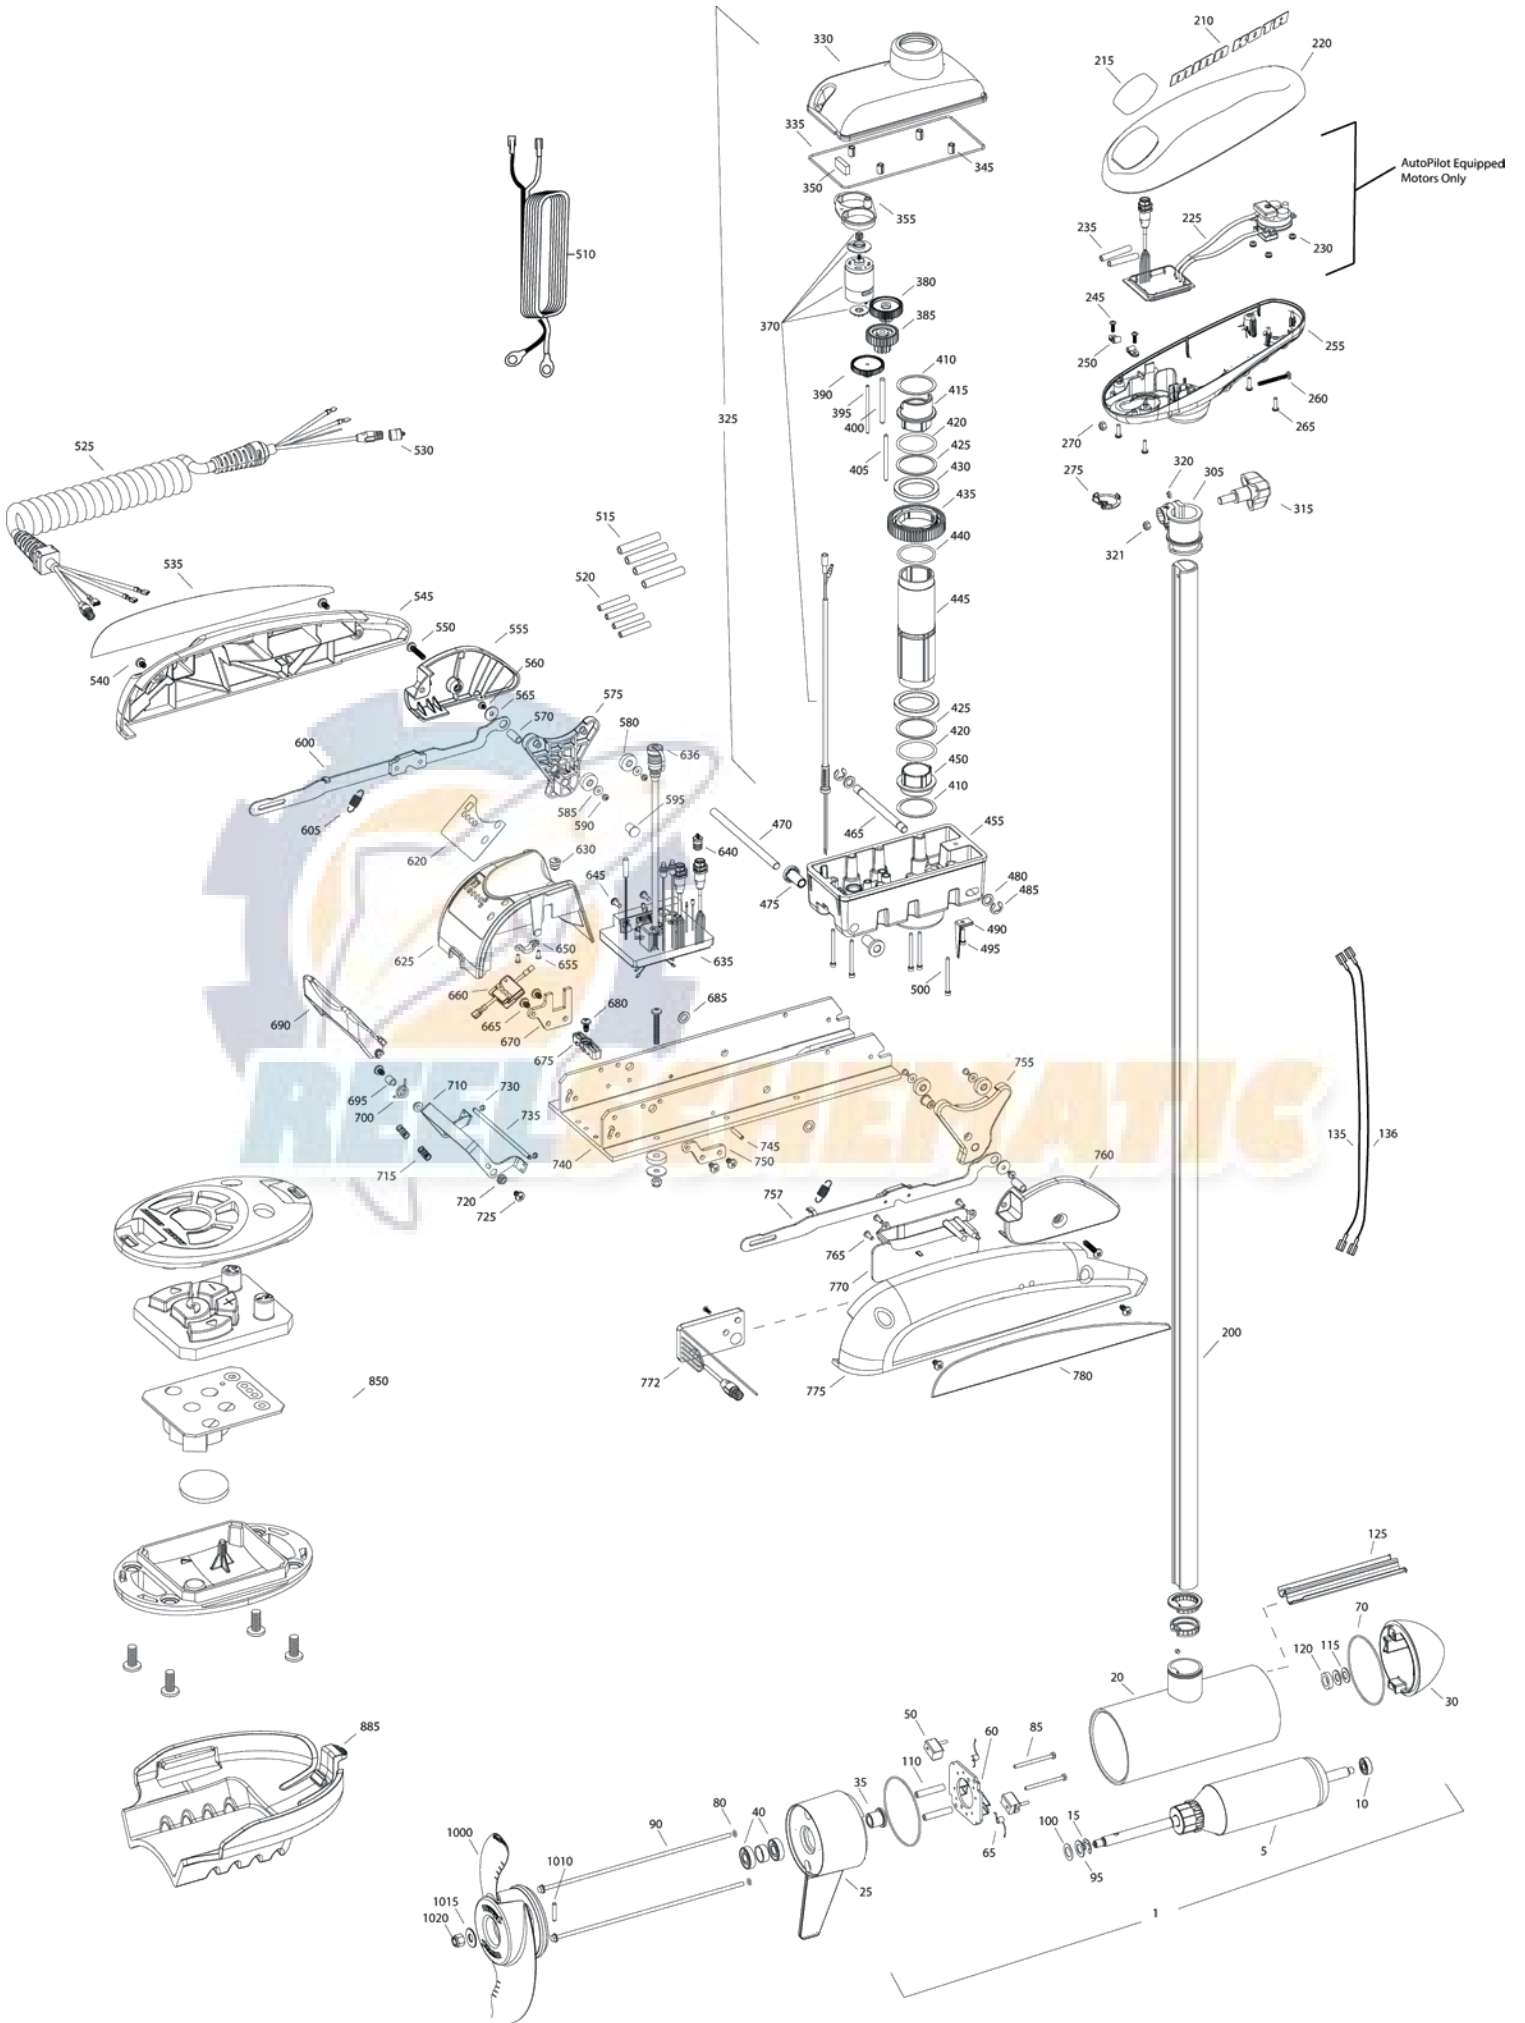

**Riptide 80 ST**  
**80 LBS THRUST**  
**24 VOLT 56 AMPS**  
**54" OR 60" SHAFT**

**for use with "J" serial numbers**  
**3-year warranty from the date of sale**

Item	P/N	Description	Qty	Item	P/N	Description	Qty	Item	P/N	Description	Qty	Item	P/N	Description	Qty
1	2777027	24V Motor 60" SW	1					655	2332103	Screw, 6-20 x .375	2				
	2777026	24V Motor 54" SW	1	380	2302255	Gear, cluster 3rd stage	1	660	2074081	Battery meter, 24v	1				
5	2-100-214	Armature assembly	1	385	2302250	Gear, cluster 2nd stage	1	665	2323402	Screw, 1/4-20 x .375	4				
10	140-010	Bearing	1	390	2302245	Gear, cluster 1st stage	1	670	2321941	Bracket, strain relief	1				
15	788-040	Retaining ring	1	395	2302610	Shaft, gear 1st stage	1	675	2321310	Strain relief, wire	1				
20		Included in #200 assembly		400	2302620	Shaft, gear 3rd stage	1	680	2323405	Screw, 1/4-20 x .5	1				
25	2-300-370	Brush end housing assembly	1	405	2302615	Shaft, gear 2nd stage	1	685	2333100	Speed nut, .375	2				
30	421-376	Plain end housing assembly SW	1	410	2321704	Washer, thrust	2	690	2320216	Handle, release cover	1				
35	144-017	Flange bearing	1	415	2321515	Liner, output tube	1	695	2301700	Bushing,	1				
40	880-025	Seal	2	420	2324608	O-ring, 224	2	700	2322701	Spring, release handle	1				
50	188-094	Brush	2	425	2321720	Shim, O-ring	2	710	2320401	Handle, release SW	1				
60	2-600-199	Brush plate assembly	1	430	2327308	Bearing, ball sealed	2	715	2322712	Spring, release handle	2				
65	975-041	Brush spring	2	435	2322200	Gear, output	1	720	2322604	Bushing, handle	2				
70	701-043	O-ring, motor	2	440	2324601	O-ring, output gear	1	725	2323104	Screw, 1/4-20 x .625	2				
80	701-009	O-ring, thru-bolt	2	445	2322030	Tube, output machined	1	730	2323000	E-clip, 3/16, SS	2				
85	830-027	Screw, 10-32 x 2	2	450	2321510	Collar, drive, bottom	1	735	2322607	Pin, follower, handle	1				
90	830-095	Thru-bolt	2	455	2326507	Steering housing, Bottom	1	740	2321902	Base extrusion, machined	1				
95	990-051	Washer, steel	2	460	2320605	Leadwire, Steering	1	745	2322912	Spring pin,	2				
100	990-052	Washer, nylatron	2	465	2322601	Pin, latch, SS	1	750	2321951	Bracket, sideplate	1				
110	973-025	Spacer, brush plate	2	470	2322603	Pin, pivot, SS	1	755	2323900	Ramp, 4" right	1				
115	992-010	Washer, Belleville	2	475	2327310	Bushing, pivot pin	2	757	2994201	Arm, release, Right	1				
120	990-045	Spacer, thrust	1	480	2321702	Washer, flat .375	2	760	2321920	Skid, right	1				
125	582-013	Clip, retaining, short	1	485	2263011	E-ring .375	2	765	2301310	Screw, 8-18 x .5	3				
135	640-025	Leadwire, black	1	490	2322702	Spring, latch pin	2	770	2370221	Cover, access, SW	1				
136	640-133	Leadwire, red	1	495	2323410	Screw, 8-32 x .75	1	772	2374090	Copilot Receiver Board	1				
200	2777396	Tube, composite 60" SW	1	500	2323408	Screw, 8-32 x 2	7	775	2321911	Sideplate, right, SW	1				
205		Included in #200 assembly		510	2090651	Leawire, 10 ga	1	780	2325642	Decal, sideplate, right	1				
210	2325666	Decal, cover	2	525	2991273	Coil cord, 45"	1								
215	2325686	Decal, ctrl box 80 RT	1		2991271	Coil cord, 54"	1	850	2994095	Remote assembly	1				
	2325683	Decal, ctrl box 80 RT Autopilot	1	530	2320202	Cap, dust, coil cord, non-AP only	1	851		Case, cover, transmitter	1				
220	2320201	Cover, ctrl box	1	535	2325643	Decal, sideplate, left	1	860		Keypad, transmitter	1				
225	2324030	Ctrl board, compass, Autpilot only	1	540	2323405	Screw, 1/4-20	4	865		Transmitter board	1				
230	2302960	Grommet, compass, Autopilot only	3	545	2321916	Sideplate, left	1	870		Battery, transmitter	1				
235	2305415	Wire insulator	2	550	2263427	Screw, 1/4-20 x 1.25 SS	2	875		Case, bottom, transmitter	1				
245	2372100	Screw, 8-18 x .625	3	555	2321925	Skid, left	1	880		Screw, 4-24	4				
250	2052510	Cable clamp	3	560	2323422	Screw, 10-24 x .375	2	885	2371990	Mount, co-Pilot	1				
255	2322501	Ctrl box	1	565	2321700	Washer, #10 SS	2								
260	2332102	Screw, 10-24	1	570	2327306	Bushing, pivot	2	■	1378132	Propeller kit WW2					
265	2372100	Screw, 8-18 x .625	4	575	2323905	Ramp, 4" left	1	■	2994876	Propeller bag assy					
270	2333101	Nut, 10-24	1	580	2325117	Pad, rubber rest	4	1000	2331160	Propeller WW2	1				
275	2224702	Plug, ctrl box	1	585	2321706	Washer, #8	4	1010	2262658	Drive pin, large	1				
305	2771500	Depth collar assembly	1	590	2323412	Screw, 8-18 x .25	4	1015	2091701	Washer, prop, large	1				
315	2260906	Knob (included in #305)	1	595	2324706	Insert, ramp	2	1020	2198401	Nut, Anode, nylock, prop, large	1				
320	2321706	Washer (included in #305)	1	600	2994203	Arm, release, left	1								
321	3233102	Nut (included in #305)	1	605	2322710	Spring, extension	2	■	2994864	Mounting hardware bag assy					
325	2997021	Steering housing	1	■	2770251	Cover, speed control with decal	1								
330	2326502	Steering housing top	1	620	2325651	Decal, speed control	1	■	2889460	Seal & Oring Kit					
335	2324604	O-ring, case seal	1	625	2320211	Cover, speed control	1								
345	2305605	Roll pin 5/16	4	630	2322901	Strain relief	1								
350	2308601	Breather, filter	1	635	2324012	Control board, 24-36v	1								
355	2328610	Cradle, motor	1	636	2320208	Dust plug	1								
360	2302240	Pinion gear	1	640	2320203	Cap, dust, control board	1								
365	2300265	Cap, motor, plastic	1	645	2323406	Screw, 10-24 x	2								
370	2777020	Motor, steering, 24V	1	650	2321315	Holder, connector	1								