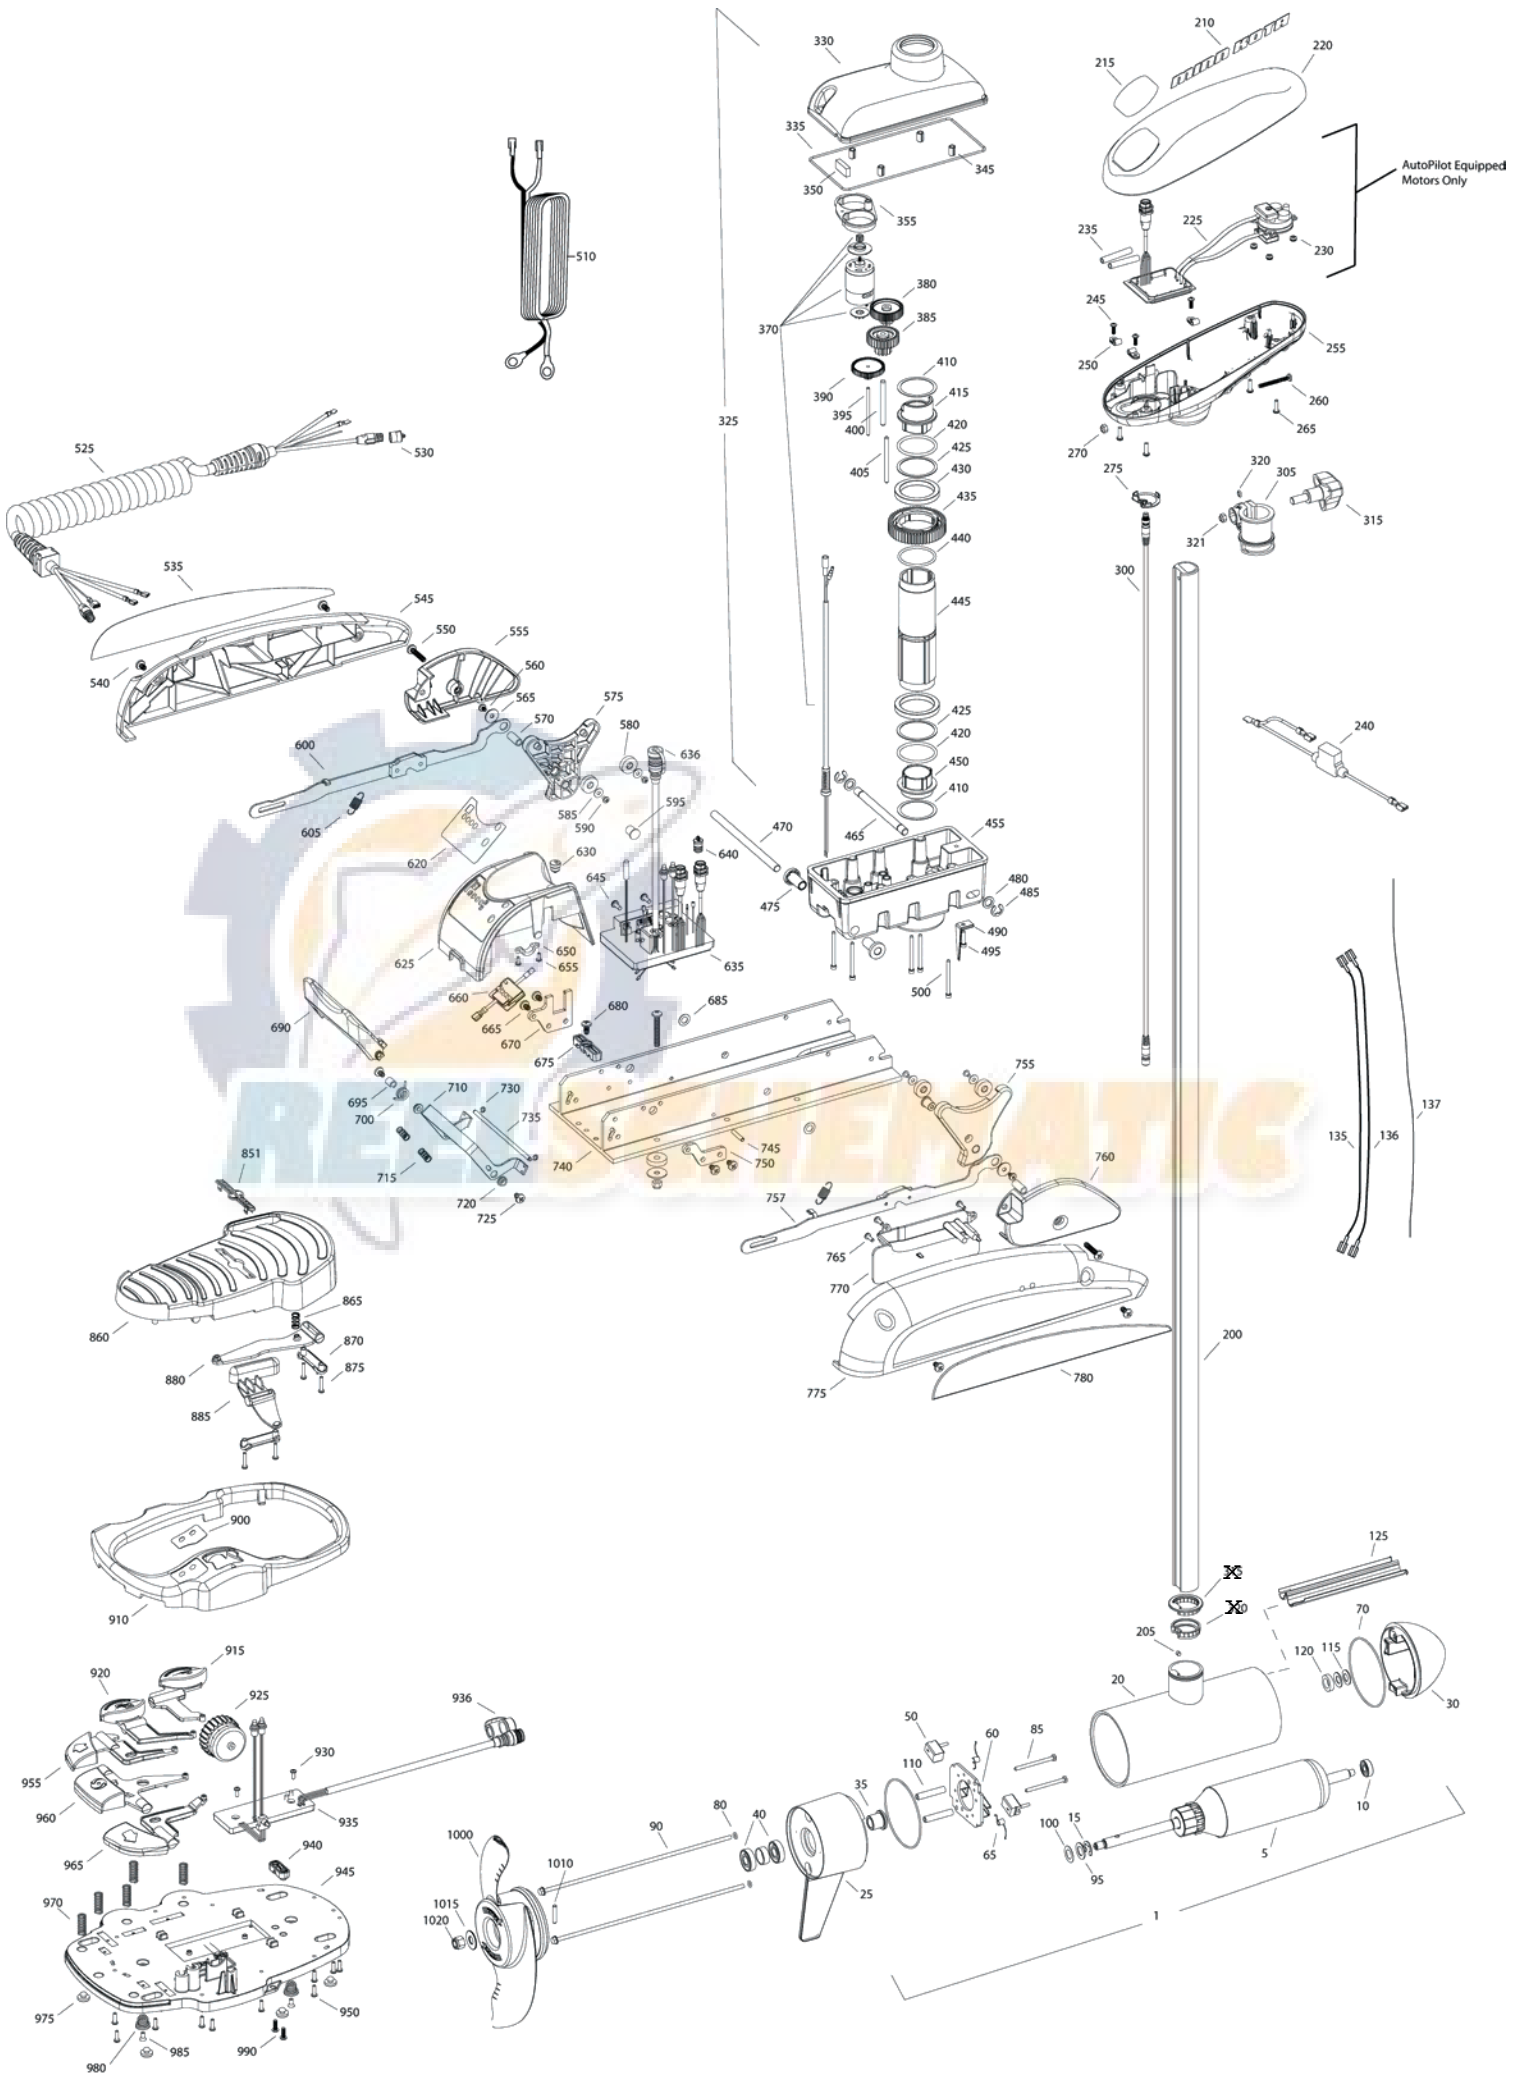

**80 TERROVA**  
**80 LBS THRUST**  
**24 VOLT 56 AMPS**  
**45", 54" OR 60" SHAFT**

for use with "J" serial numbers  
3-year warranty from the date of sale

Item	P/N	Description	Qty	Item	P/N	Description	Qty	Item	P/N	Description	Qty	Item	P/N	Description	Qty
1	2777002	24V Motor 60" FW	1	300	2211415	Universal sonar 2 extension cable	1	595	2324705	Insert, ramp	2	940	2322900	Strain relief, foot pedal	1
	2777001	24V Motor 54" FW	1	305	2771500	Depth collar assembly	1	600	2994202	Arm, release, left	1	945	2324500	Base plate, foot pedal	1
	2777000	24V Motor 45" FW	1	315	2260906	Knob (included in #305)	1	605	2322710	Spring, extension	2	950	2301310	Screw, #8 x .5	10
	2777004	24V Motor US2 60"	1	320	2321706	Washer (included in #305)	1	■	2770250	Cover, speed control with decal	1	955	2323700	Button, steer, left	1
	2777003	24V Motor US2 54"	1	321	2323102	Nut (included in #305)	1	620	2325650	Decal, speed control	1	960	2323705	Button, momentary	1
	2777005	24V Motor US2 45"	1	325	2997020	Steering housing	1	625	2320210	Cover, speed control	1	965	2323701	Button, steer, right	1
5	2-100-214	Armature assembly	1	330	2326501	Steering housing top	1	630	2322901	Strain relief	1	970	2322704	Spring, foot pedal	5
10	140-010	Bearing	1	335	2324604	O-ring, case seal	1	635	2324012	Control board, 24-36v	1	975	2994859	Bumper, bag assy	1
15	788-040	Retaining ring	1	345	2305605	Roll pin 5/16	4	636	2320208	Dust plug	1	980	2322706	Spring, barrel	2
20		Included in #200 assembly		350	2308601	Breather, filter	1	640	2320203	Cap, dust, control board	1	985	2323420	Screw, 8-18 x .375	2
25	2-300-170	Brush end housing assembly	1	355	2328610	Cradle, motor	1	645	2323406	Screw, 10-24 x	2	990	2372100	Screw, 8-18 x .625	2
30	421-276	Plain end housing assembly STD	1	370	2777020	Motor, steering assembly	1	650	2321315	Holder, connector	1				
	9421-286	Plain end housing US2 60"	1	380	2302255	Gear, cluster 3rd stage	1	655	2332103	Screw, 6-20 x .375	2	■	1378132	Propeller kit WW2	
	9421-285	Plain end housing US2 54"	1	385	2302250	Gear, cluster 2nd stage	1	660	2074071	Battery meter, 24v	1	■	2994876	Propeller bag assy	
	9421-284	Plain end housing US2 45"	1	390	2302245	Gear, cluster 1st stage	1	665	2323402	Screw, 1/4-20 x .375	4	1000	2331160	Propeller WW2	1
35	144-017	Flange bearing	1	395	2302610	Shaft, gear 1st stage	1	670	2321940	Bracket, strain relief	1	1010	2262658	Drive pin, large	1
40	880-025	Seal	2	400	2302620	Shaft, gear 3rd stage	1	675	2321310	Strain relief, wire	1	1015	2091701	Washer, prop, large	1
50	188-094	Brush	2	405	2302615	Shaft, gear 2nd stage	1	680	2323405	Screw, 1/4-20 x .5	1	1020	2093101	Nut, nylock, prop, large	1
60	2-600-199	Brush plate assembly	1	410	2321704	Washer, thrust	2	685	2013100	Speed nut, .375	2				
65	975-041	Brush spring	2	415	2321515	Liner, output tube	1	690	2320215	Handle, release cover	1	■	2994864	Mounting hardware bag assy	
70	701-043	O-ring, motor	2	420	2324608	O-ring, 224	2	695	2301700	Bushing,	1				
80	701-009	O-ring, thru-bolt	2	425	2321720	Shim, O-ring	2	700	2322701	Spring, release handle	1	■	2889460	Seal & Oring Kit	
85	830-027	Screw, 10-32 x 2	2	430	2327308	Bearing, ball sealed	2	710	2320400	Handle, release FW	1				
90	830-094	Thru-bolt	2	435	2322200	Gear, output	1	715	2322712	Spring, release handle	2				
	830-095	Thru-bolt, Sonar only	2	440	2324601	O-ring, output gear	1	720	2322604	Bushing, handle	2				
95	990-051	Washer, steel	2	445	2322030	Tube, output machined	1	725	2332104	Screw, 1/4-20 x .625	2				
100	990-052	Washer, nylatron	2	450	2321510	Collar, drive, bottom	1	730	2323000	E-clip, 3/16, SS	2				
110	973-025	Spacer, brush plate	2	455	2326506	Steering housing, Bottom	1	735	2322606	Pin, follower, handle	1				
115	992-010	Washer, Belleville	2	465	2322600	Pin, latch, zp	1	740	2321901	Base extrusion, machined	1				
120	990-045	Spacer, thrust	1	470	2322602	Pin, pivot, zp	1	745	2322912	Spring pin,	2				
125	582-013	Clip, retaining, short	1	475	2327310	Bushing, pivot pin	2	750	2321950	Bracket, sideplate	1				
135	640-025	Leadwire, black	1	480	2321702	Washer, flat .375	2	755	2323900	Ramp, 4" right	1				
136	640-133	Leadwire, red	1	485	2263011	E-ring .375	2	757	2994204	Arm, release, Right	1				
137	640-317	Groundwire, brown, US2 only	1	490	2322702	Spring, latch pin	2	760	2321920	Skid, right	1				
200	2777096	Tube, composite 60" FW	1	495	2323410	Screw, 8-32 x .75	1	765	2301310	Screw, 8-18 x .5	3				
205		Included in #200 assembly		500	2323408	Screw, 8-32 x 2	7	770	2320220	Cover, access, FW	1				
210	2325665	Decal, cover	2	510	2090651	Leawire, 10 ga	1	775	2321910	Sideplate, right	1				
215	2325674	Decal, ctrl box 80	1	525	2991273	Coil cord, 45"	1	780	2325640	Decal, sideplate, right	1				
	2325675	Decal, ctrl box 80 US2	1		2991271	Coil cord, 54"	1	850	2994720	Foot pedal	1				
	2325676	Decal, ctrl box 80 Autopilot	1		2991274	Coil cord, US2, 45"	1	851	2326710	Plug, foot pedal	1				
	2325677	Decal, ctrl box 80 Autopilot & US2	1		2991272	Coil cord, US2, 54"	1	860	2324400	Pedal, heel-toe	1				
220	2320200	Cover, ctrl box	1	530	2320202	Cap, dust, coil cord, non-AP only	1	865	2322714	Spring, momentary	1				
225	2324030	Ctrl board, compass, Autpilot only	1	535	2325641	Decal, sideplate, left	1	870	2321300	Clamp	2				
230	2302960	Grommet, compass, Autopilot only	3	540	2323404	Screw, 1/4-20	4	875	2223430	Screw, 8 x .75	4				
235	2065400	Wire insulator	2	545	2321915	Sideplate, left	1	880	2328600	Flex finger	1				
240	2218200	Fuse holder, US2 only	1	550	2263426	Screw, 1/4-20 x 1.25	2	885	2323710	Button, momentary, left	1				
245	2372100	Screw, 8-18 x .625	3	555	2321925	Skid, left	1	900	2325660	Decal, foot pedal	1				
250	2052510	Cable clamp	3	560	2323422	Screw, 10-24 x .375	2	910	2320205	Cover, heel-toe	1				
255	2322500	Ctrl box	1	565	2321700	Washer, #10 SS	2	915	2323725	Button, AP	1				
260	2332102	Screw, 10-24	1	570	2327306	Bushing, pivot	2	920	2323715	Button, Mom/Con	1				
265	2372100	Screw, 8-18 x .625	4	575	2323905	Ramp, 4" left	1	925	2320100	Knob, speed, foot pedal	1				
270	2333101	Nut, 10-24	1	580	2325115	Pad, rubber rest	4	930	2332103	Screw, 6-20 x .375	2				
275	2224700	Plug, ctrl box, US2 motors only	1	585	2321706	Washer, #8	4	935	2324020	Control board, foot pedal	1				
	2224702	Plug, ctrl box	1	590	2323412	Screw, 8-18 x .25	4	936	2320207	Dust cap	1				