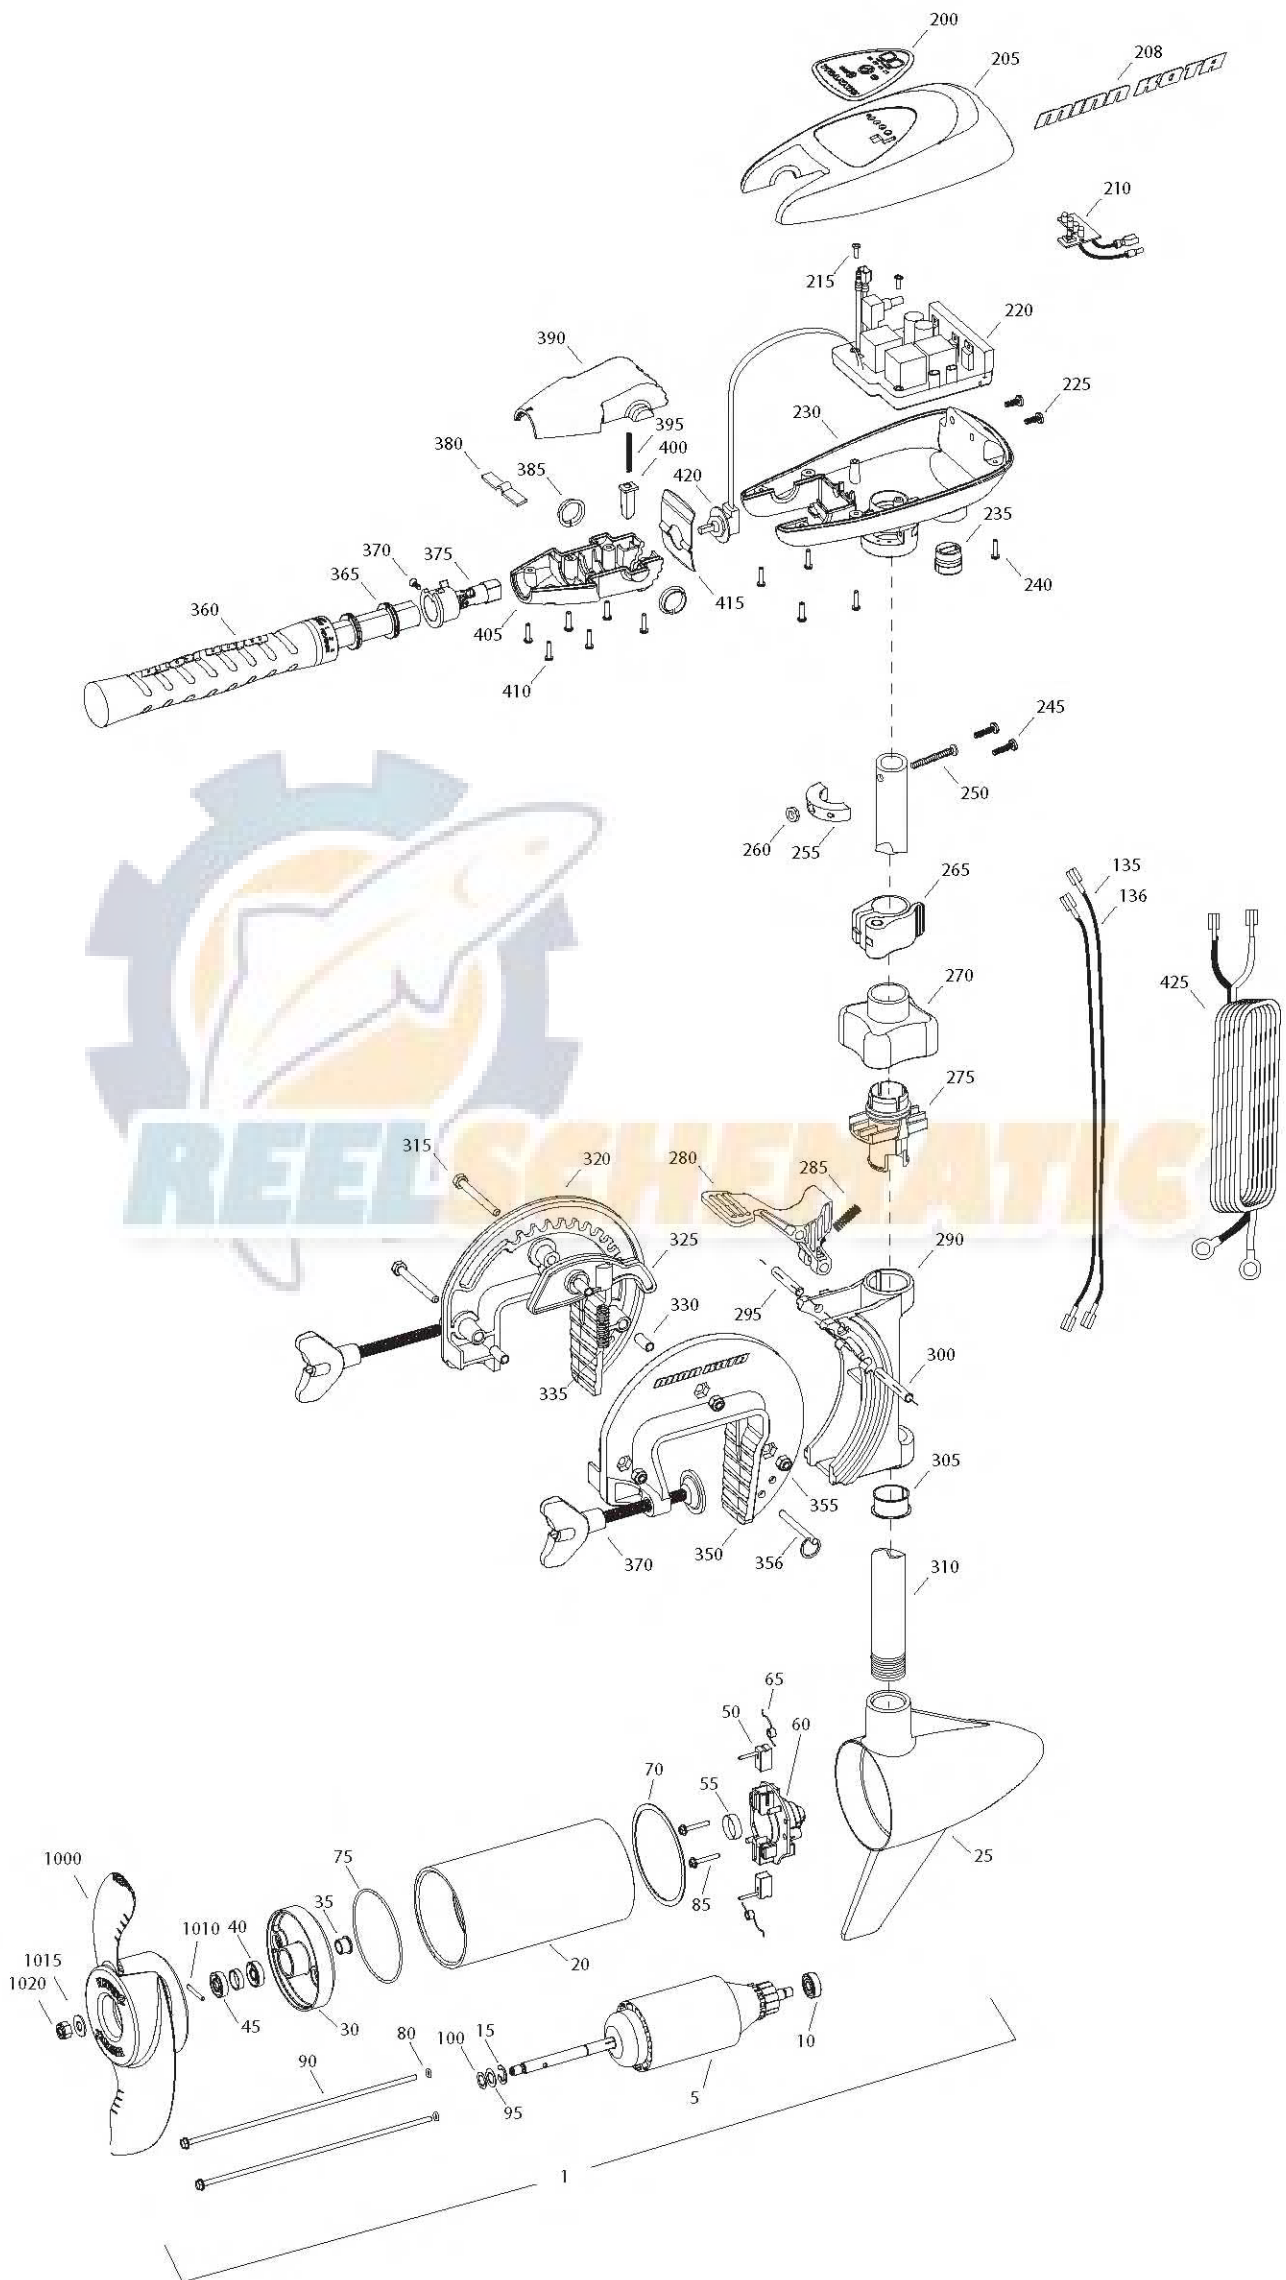

TRAXXIS 40
40 LBS THRUST
12 VOLT 42 AMPS
36" SHAFT

for use with "J" serial numbers
3-year warranty from the date of sale

Item	P/N	Description	Qty	Item	P/N	Description	Qty
1	2068251	12V Motor 36" FW	1	330	2067306	Bushing, dowel 1/4 x 1/2	3
5	2-100-201	Armature assembly	1	335	2062700	Spring, cam deactivator	1
10	140-010	Bearing	1	■	2881380	Clamp screw kit	2 per kit
15	788-015	Retaining ring	1	350	2771955	Bracket, left, FW	1
20	2-200-079	Center housing assembly	1	355	2263104	Nut, 1/4-20, nylock, Zinc	3
25	421-132	Brush end housing assembly	1	356	2062604	Pin, stop	1
30	2-400-187	Plain end housing assembly	1				
35	144-049	Flange bearing	1	■	2990957	Handle assy, VARS [360-410]	1
40	880-003	Seal	1	360	2990456	Grip/handle assy, VARS [360-375]	1
45	880-006	Seal with shield	1	365	2060015	Bearing, handle	2
50	188-052	Brush	2	370	2063405	Screw, #6 PFH SS	1
55	N/A			375	2884092	Yoke / spider assy, VARS	1
60	738-030	Brush plate	1	380	2302742	Spring, detent, off	1
65	975-032	Brush spring	2	385	2060005	Bearing, handle pivot	2
70	701-041	O-ring, motor, front	1	390	2060900	Handle half, upper	1
75	701-039	O-ring, motor, rear	1	395	2302745	Spring, release button	1
80	701-007	O-ring, thru-bolt	2	400	2063700	Button, release	1
85	830-001	Screw, 8-32	2	405	2060905	Handle half, lower	1
90	830-078	Thru-bolt	2	410	2303412	Screw, #6 x 5/8 SS	6
95	990-067	Washer, steel	2				
100	990-070	Washer, nyatron	2	415	2062715	Spring, handle pivot	1
135	640-001	Leadwire, black	1	420	2061700	Washer, pot holder	1
136	640-101	Leadwire, red	1	425	2992523	Leadwire assy, includes [235]	1
■	2883460	Seal and O-ring Kit					
				■	1378126	Propeller kit	
200	2065693	Decal, c-box cover	1	1000	2061125	Propeller	1
205	2060295	C-box cover	1	1010	2092600	Drive pin, small	1
208	2325665	Decal - MinnKota	2	1015	2151726	Washer, prop, small	1
210	2074070	Battery meter, 12v FW	1	1020	2053101	Nut, nylock, prop, small	1
215	3043427	Screw, #8 x 7/8 SS	2				
220	2184006	Control board, 12v	1				
225	2303434	Screw, #8-30 x 5/8 SS	2				
230	2062501	Control box, VARS, FW	1				
235	2062905	Strain relief	1				
240	2303412	Screw, #6 x 5/8 SS	6				
245	2263434	Screw, #8 x 1 SS	2				
250	2383407	Screw, #10-24 x 2 SS	1				
255	2061515	Collar, c-box	1				
260	2383124	Nut, 10-24, nylock, SS	1				
265	2991521	Cam lock/depth collar assy	1				
■	2991795	Bracket assy, Composite [270-356]	1				
270	2060100	Knob, steering tension, soft	1				
275	2068400	Collet	1				
280	2064200	Lock arm	1				
285	2062701	Spring, lock arm	1				
290	2061820	Hinge	1				
295	2062602	Pin, lock, Zinc	1				
300	2062602	Pin, lock, Zinc	1				
305	2037301	Bushing, hinge	1				
310	2032052	Tube 36"	1				
315	2063500	Bolt 1/4-20 x 2 3/8", Zinc	3				
320	2771950	Bracket, right, FW	1				
325	2067905	Cam deactivator	1				