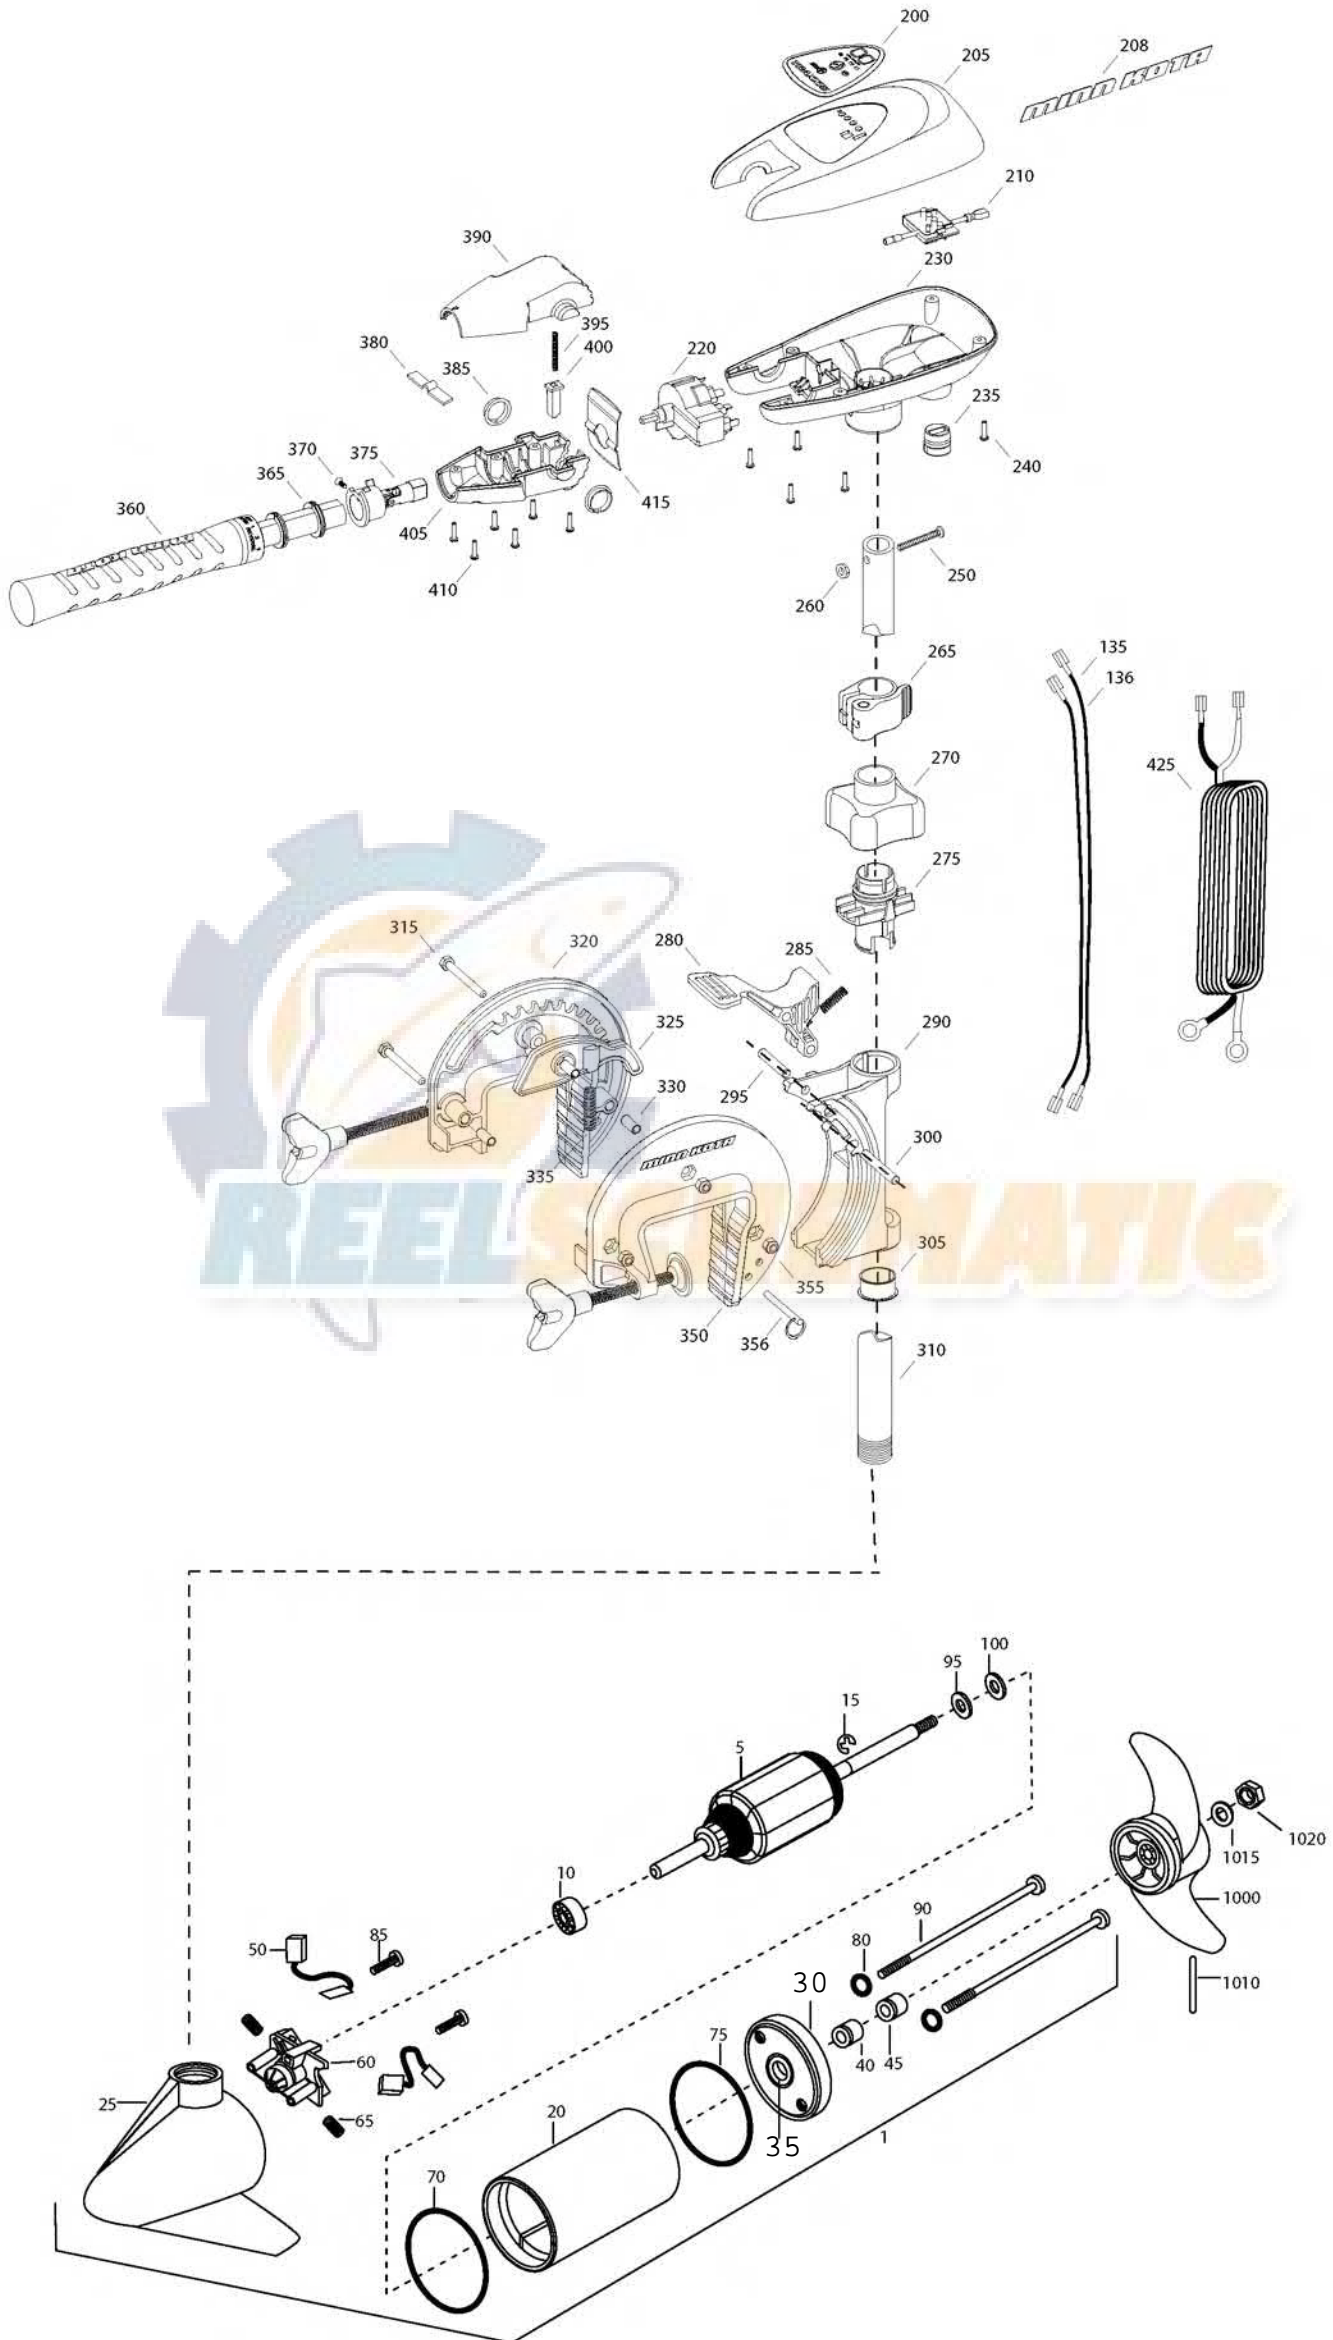

**TRAXXIS MOTORS**  
**45 LBS THRUST**  
**12 VOLT**  
**36" SHAFT**

for use with "J" serial numbers  
3-year warranty from the date of purchase

Item	P/N	Description	Qty	Item	P/N	Description	Qty
1	2069250	12V Motor 36" FW	1	355	2263104	Nut, 1/4-20, nylock, Zinc	3
5	2-100-202	Armature assembly	1	356	2062604	Pin, stop	1
10	140-010	Bearing	1				
15	788-015	Retaining ring	1	■	2990956	Handle assy, SC [360-410]	1
20	2-200-079	Center housing assembly	1	360	2990451	Grip/handle assy, SC [360-375]	1
25	2-300-132	Brush end housing assembly	1	365	2060015	Bearing, handle	2
30	2-400-187	Plain end housing assembly	1	370	2063405	Screw, #6 PFH SS	1
35	144-049	Flange bearing	1	375	2884091	Yoke / spider assy, 5SPD	1
40	880-003	Seal	1	380	2302742	Spring, detent, off	1
45	880-006	Seal with shield	1	385	2060005	Bearing, handle pivot	2
50	188-052	Brush	2	390	2060900	Handle pivot, top	1
55	N/A			395	2302745	Spring, release button	1
60	738-030	Brush plate assembly	1	400	2063700	Button, release	1
65	975-032	Brush spring	2	405	2060905	Handle pivot, bottom	1
70	701-041	O-ring, motor, front	1	410	2303412	Screw, #6 x 5/8 SS	6
75	701-039	O-ring, motor, rear	1				
80	701-007	O-ring, thru-bolt	2	415	2062715	Spring, handle pivot	1
85	830-001	Screw, 8-32	2	425	2992524	Leadwire assy, includes [235]	1
90	830-078	Thru-bolt	2				
95	990-067	Washer, steel	2	■	1378121	Propeller kit	
100	990-070	Washer, nyatron	2	1000	2061122	Propeller	1
135	640-001	Leadwire, black	1	1010	2092600	Drive pin, small	1
136	640-111	Leadwire, red	1	1015	2151726	Washer, prop, small	1
■	2883460	Seal and O-ring Kit		1020	2053101	Nut, nylock, prop, small	1
200	2065678	Decal, c-box cover	1				
205	2060295	C-box cover	1				
208	2325665	Decal - MinnKota	2				
210	2074070	Battery meter, 12v FW	1				
220	2064023	Switch 5 speed	1				
230	2062505	Control box, 5 SPD, FW	1				
235	2062905	Strain relief	1				
240	2303412	Screw, #6 x 5/8 SS	6				
250	2383407	Screw, #10-24 x 2 SS	1				
260	2383124	Nut, 10-24, nylock, SS	1				
265	2991521	Cam lock/depth collar assy	1				
■	2991795	Bracket assy, Composite [270-356]	1				
270	2060100	Knob, steering tension, soft	1				
275	2068400	Collet	1				
280	2064200	Lock arm	1				
285	2062701	Spring, lock arm	1				
290	2061821	Hinge	1				
295	2062602	Pin, lock, Zinc	1				
300	2062602	Pin, lock, Zinc	1				
305	2037301	Bushing, hinge	1				
310	2032052	Tube 36"	1				
315	2063500	Bolt 1/4-20 x 2 3/8", Zinc	3				
320	2771950	Bracket, right, FW	1				
325	2067905	Cam deactivator	1				
330	2067306	Bushing, dowel 1/4 x 1/2	3				
335	2062700	Spring, cam deactivator	1				
■	2881380	Clamp screw kit	2 per kit				
350	2771955	Bracket, left, FW	1				