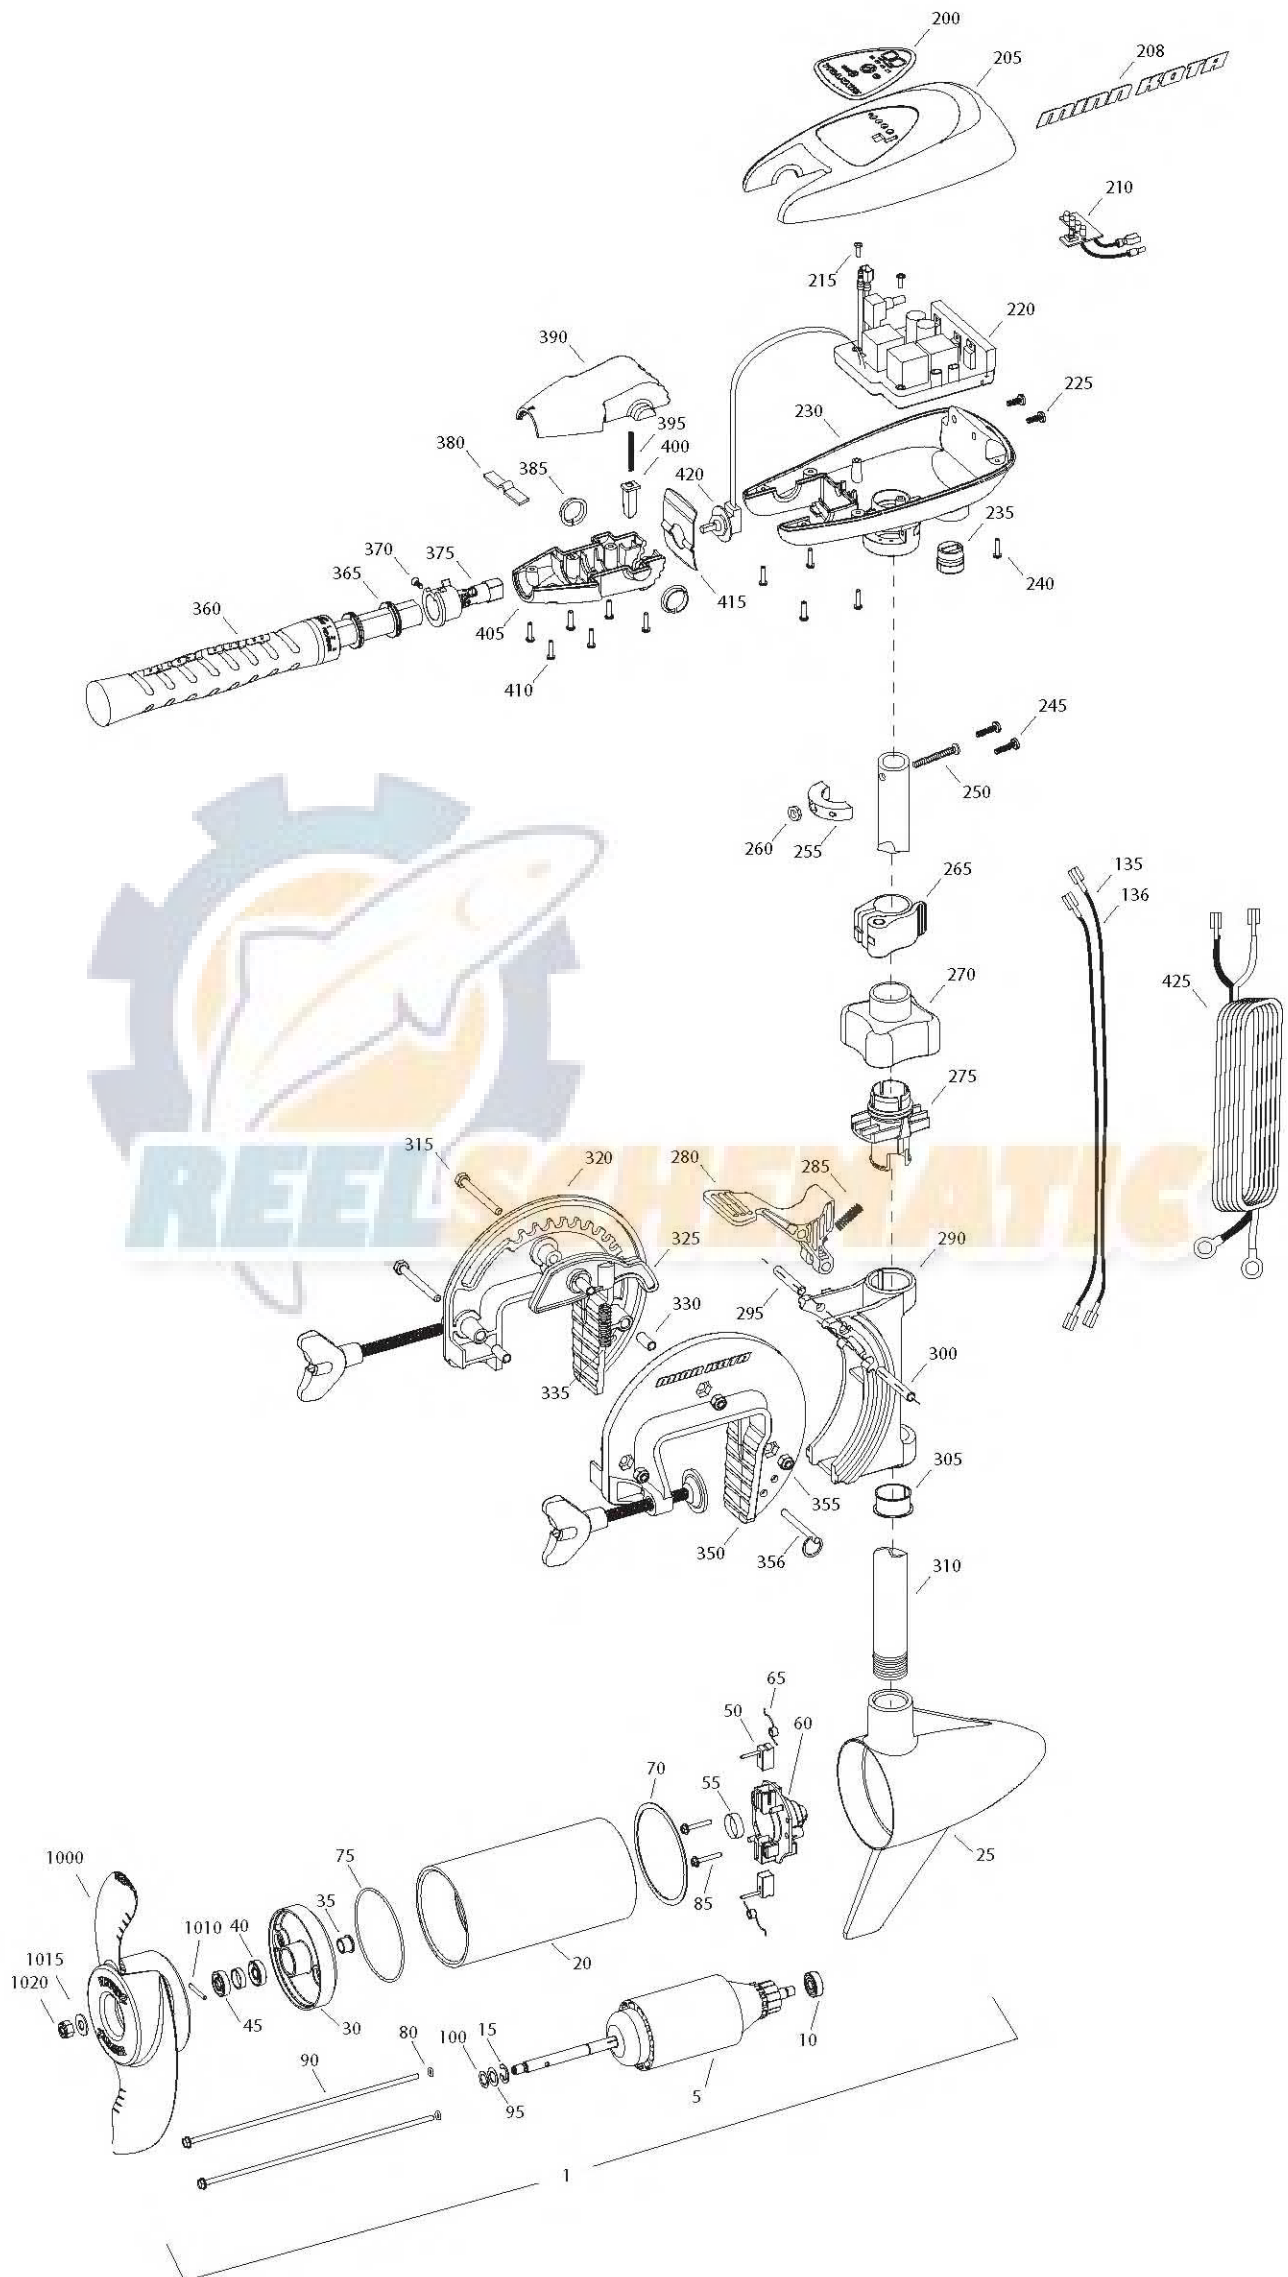

**TRAXXIS 46**  
**46 LBS THRUST**  
**12 VOLT 42 AMPS**  
**36" SHAFT**

**for use with "J" serial numbers**  
**3-year warranty from the date of sale**

Item	P/N	Description	Qty	Item	P/N	Description	Qty	Item	P/N	Description	Qty	Item	P/N	Description
1	2097063	12V Motor 36" FW	1	330	2067306	Bushing, dowel 1/4 x 1/2	3							
5	2-100-116	Armature assembly	1	335	2062700	Spring, cam deactivator	1							
10	140-010	Bearing	1	■	2881380	Clamp screw kit	2 per kit							
15	788-015	Retaining ring	1	350	2771955	Bracket, left, FW	1							
20	2-200-101	Center housing assembly	1	355	2263104	Nut, 1/4-20, nylock, Zinc	3							
25	421-065	Brush end housing assembly	1	356	2062604	Pin, stop	1							
30	2-400-101	Plain end housing assembly	1											
35	144-049	Flange bearing	1	■	2990957	Handle assy, VARS [360-410]	1							
40	880-003	Seal	1	360	2990456	Grip/handle assy, VARS [360-375]	1							
45	880-006	Seal with shield	1	365	2060015	Bearing, handle	2							
50	188-036	Brush	2	370	2063405	Screw, #6 PFH SS	1							
55	725-050	Paper tube	1	375	2884092	Yoke / spider assy, VARS	1							
60	738-036	Brush plate	1	380	2302742	Spring, detent, off	1							
65	975-040	Brush spring	2	385	2060005	Bearing, handle pivot	2							
70	337-036	Gasket	1	390	2060900	Handle pivot, top	1							
75	701-081	O-ring, motor	1	395	2302745	Spring, release button	1							
80	701-008	O-ring, thru-bolt	2	400	2063700	Button, release	1							
85	830-007	Screw, 8-32	2	405	2060905	Handle pivot, bottom	1							
90	830-042	Thru-bolt	2	410	2303412	Screw, #6 x 5/8 SS	6							
95	990-067	Washer, steel	2											
100	990-070	Washer, nylatron	2	415	2062715	Spring, handle pivot	1							
135	640-004	Leadwire, black	1	420	2061700	Washer, pot holder	1							
136	640-105	Leadwire, red	1	425	2992523	Leadwire assy, includes [235]	1							
■	2888460	Seal and O-ring Kit												
				■	1378131	Propeller kit WW2								
200	2065668	Decal, c-box cover	1	■	2994875	Propeller bag assy								
205	2060295	C-box cover	1	1000	2091160	Propeller WW2	1							
208	2325665	Decal - MinnKota	2	1010	2092600	Drive pin, small	1							
210	2074070	Battery meter, 12v FW	1	1015	2151726	Washer, prop, small	1							
215	3043427	Screw, #8 x 7/8 SS	2	1020	2053101	Nut, nylock, prop, small	1							
220	2184006	Control board, 12v	1											
225	2303434	Screw, #8-30 x 5/8 SS	2											
230	2062501	Control box, VARS, FW	1											
235	2062905	Strain relief	1											
240	2303412	Screw, #6 x 5/8 SS	6											
245	2263434	Screw, #8 x 1 SS	2											
250	2383407	Screw, #10-24 x 2 SS	1											
255	2061515	Collar, c-box	1											
260	2383124	Nut, 10-24, nylock, SS	1											
265	2991521	Cam lock/depth collar assy	1											
■	2991795	Bracket assy, Composite [270-356]	1											
270	2060100	Knob, steering tension, soft	1											
275	2068400	Collet	1											
280	2064200	Lock arm	1											
285	2062701	Spring, lock arm	1											
290	2061821	Hinge	1											
295	2062602	Pin, lock, Zinc	1											
300	2062602	Pin, lock, Zinc	1											
305	2037301	Bushing, hinge	1											
310	2032052	Tube 36"	1											
315	2063500	Bolt 1/4-20 x 2 3/8", Zinc	3											
320	2771950	Bracket, right, FW	1											
325	2067905	Cam deactivator	1											