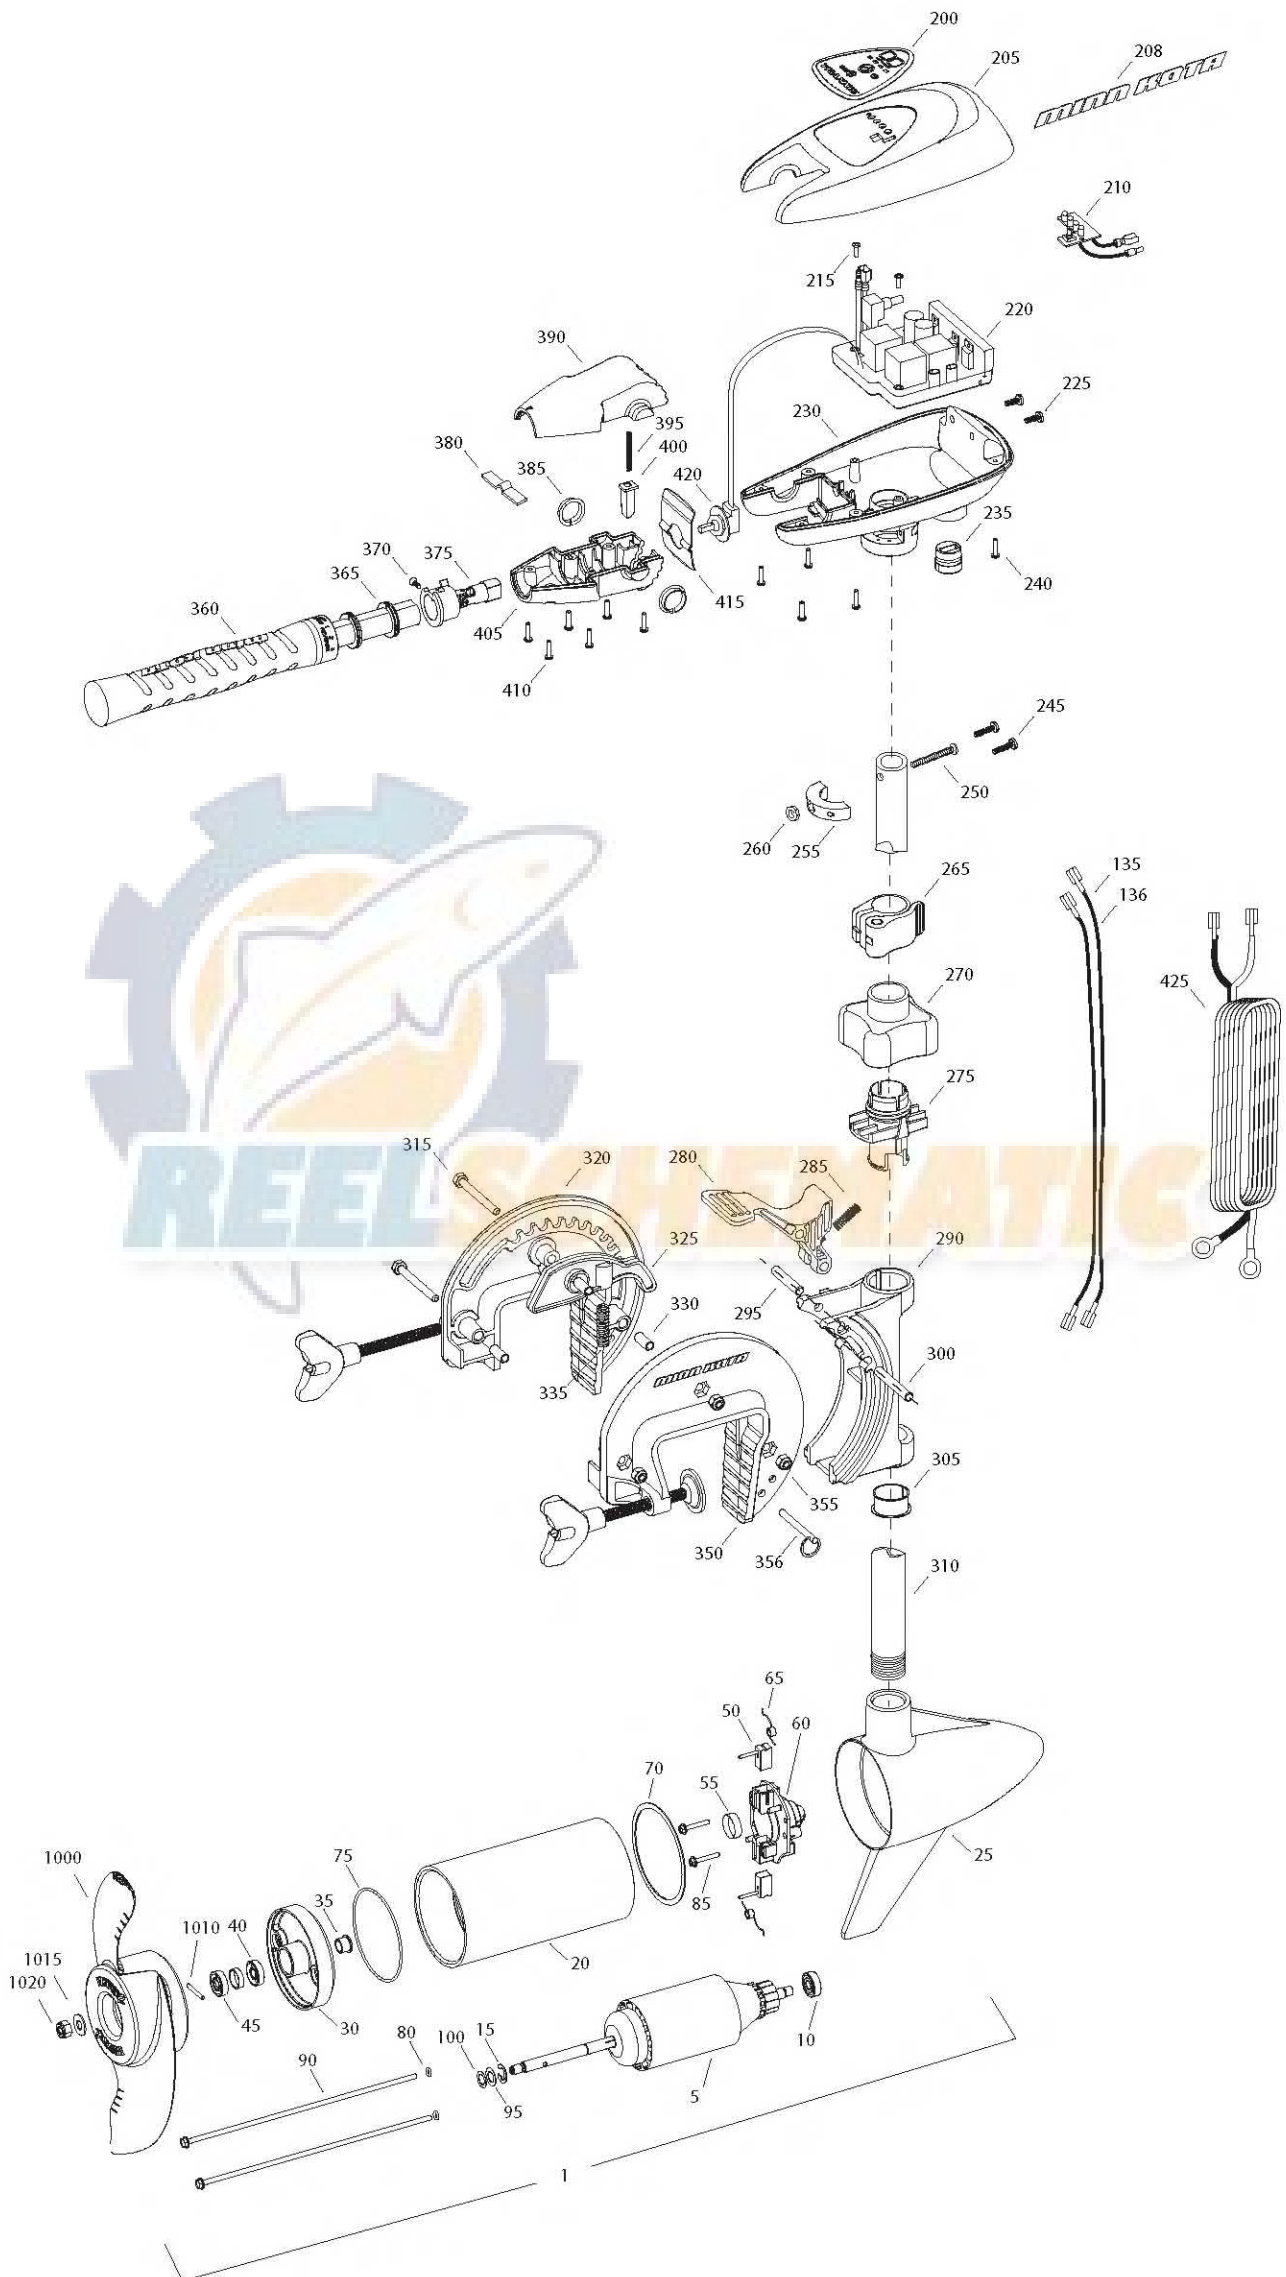

**TRAXXIS 50**  
**50 LBS THRUST**  
**12 VOLT 42 AMPS**  
**36" SHAFT**

**for use with "J" serial numbers**  
**3-year warranty from the date of sale**

Item	P/N	Description	Qty	Item	P/N	Description	Qty	Item	P/N	Description	Qty	Item	P/N	Description
1	2097094	12V Motor 42" FW	1	330	2067306	Bushing, dowel 1/4 x 1/2	3							
5	2-100-115	Armature assembly	1	335	2062700	Spring, cam deactivator	1							
10	140-010	Bearing	1	■	2881380	Clamp screw kit	2 per kit							
15	788-015	Retaining ring	1	350	2771955	Bracket, left, FW	1							
20	2-200-101	Center housing assembly	1	355	2263104	Nut, 1/4-20, nylock, Zinc	3							
25	421-065	Brush end housing assembly	1	356	2062604	Pin, stop	1							
30	2-400-101	Plain end housing assembly	1											
35	144-049	Flange bearing	1	■	2990957	Handle assy, VARS [360-410]	1							
40	880-003	Seal	1	360	2990456	Grip/handle assy, VARS [360-375]	1							
45	880-006	Seal with shield	1	365	2060015	Bearing, handle	2							
50	188-036	Brush	2	370	2063405	Screw, #6 PFH SS	1							
55	725-050	Paper tube	1	375	2884092	Yoke / spider assy, VARS	1							
60	738-036	Brush plate	1	380	2302742	Spring, detent, off	1							
65	975-040	Brush spring	2	385	2060005	Bearing, handle pivot	2							
70	337-036	Gasket	1	390	2060900	Handle pivot, top	1							
75	701-081	O-ring, motor	1	395	2302745	Spring, release button	1							
80	701-008	O-ring, thru-bolt	2	400	2063700	Button, release	1							
85	830-007	Screw, 8-32	2	405	2060905	Handle pivot, bottom	1							
90	830-042	Thru-bolt	2	410	2303412	Screw, #6 x 5/8 SS	6							
95	990-067	Washer, steel	2											
100	990-070	Washer, nylatron	2	415	2062715	Spring, handle pivot	1							
135	640-004	Leadwire, black	1	420	2061700	Washer, pot holder	1							
136	640-105	Leadwire, red	1	425	2992523	Leadwire assy, includes [235]	1							
■	2888460	Seal and O-ring Kit												
				■	1378131	Propeller kit WW2								
200	2065669	Decal, c-box cover	1	■	2994875	Propeller bag assy								
205	2060295	C-box cover	1	1000	2091160	Propeller WW2	1							
208	2325665	Decal - MinnKota	2	1010	2092600	Drive pin, small	1							
210	2074070	Battery meter, 12v FW	1	1015	2151726	Washer, prop, small	1							
215	3043427	Screw, #8 x 7/8 SS	2	1020	2053101	Nut, nylock, prop, small	1							
220	2184006	Control board, 12v	1											
225	2303434	Screw, #8-30 x 5/8 SS	2											
230	2062501	Control box, VARS, FW	1											
235	2062905	Strain relief	1											
240	2303412	Screw, #6 x 5/8 SS	6											
245	2263434	Screw, #8 x 1 SS	2											
250	2383407	Screw, #10-24 x 2 SS	1											
255	2061515	Collar, c-box	1											
260	2383124	Nut, 10-24, nylock, SS	1											
265	2991521	Cam lock/depth collar assy	1											
■	2991795	Bracket assy, Composite [270-356]	1											
270	2060100	Knob, steering tension, soft	1											
275	2068400	Collet	1											
280	2064200	Lock arm	1											
285	2062701	Spring, lock arm	1											
290	2061821	Hinge	1											
295	2062602	Pin, lock, Zinc	1											
300	2062602	Pin, lock, Zinc	1											
305	2037301	Bushing, hinge	1											
310	2032052	Tube 36"	1											
315	2063500	Bolt 1/4-20 x 2 3/8", Zinc	3											
320	2771950	Bracket, right, FW	1											
325	2067905	Cam deactivator	1											