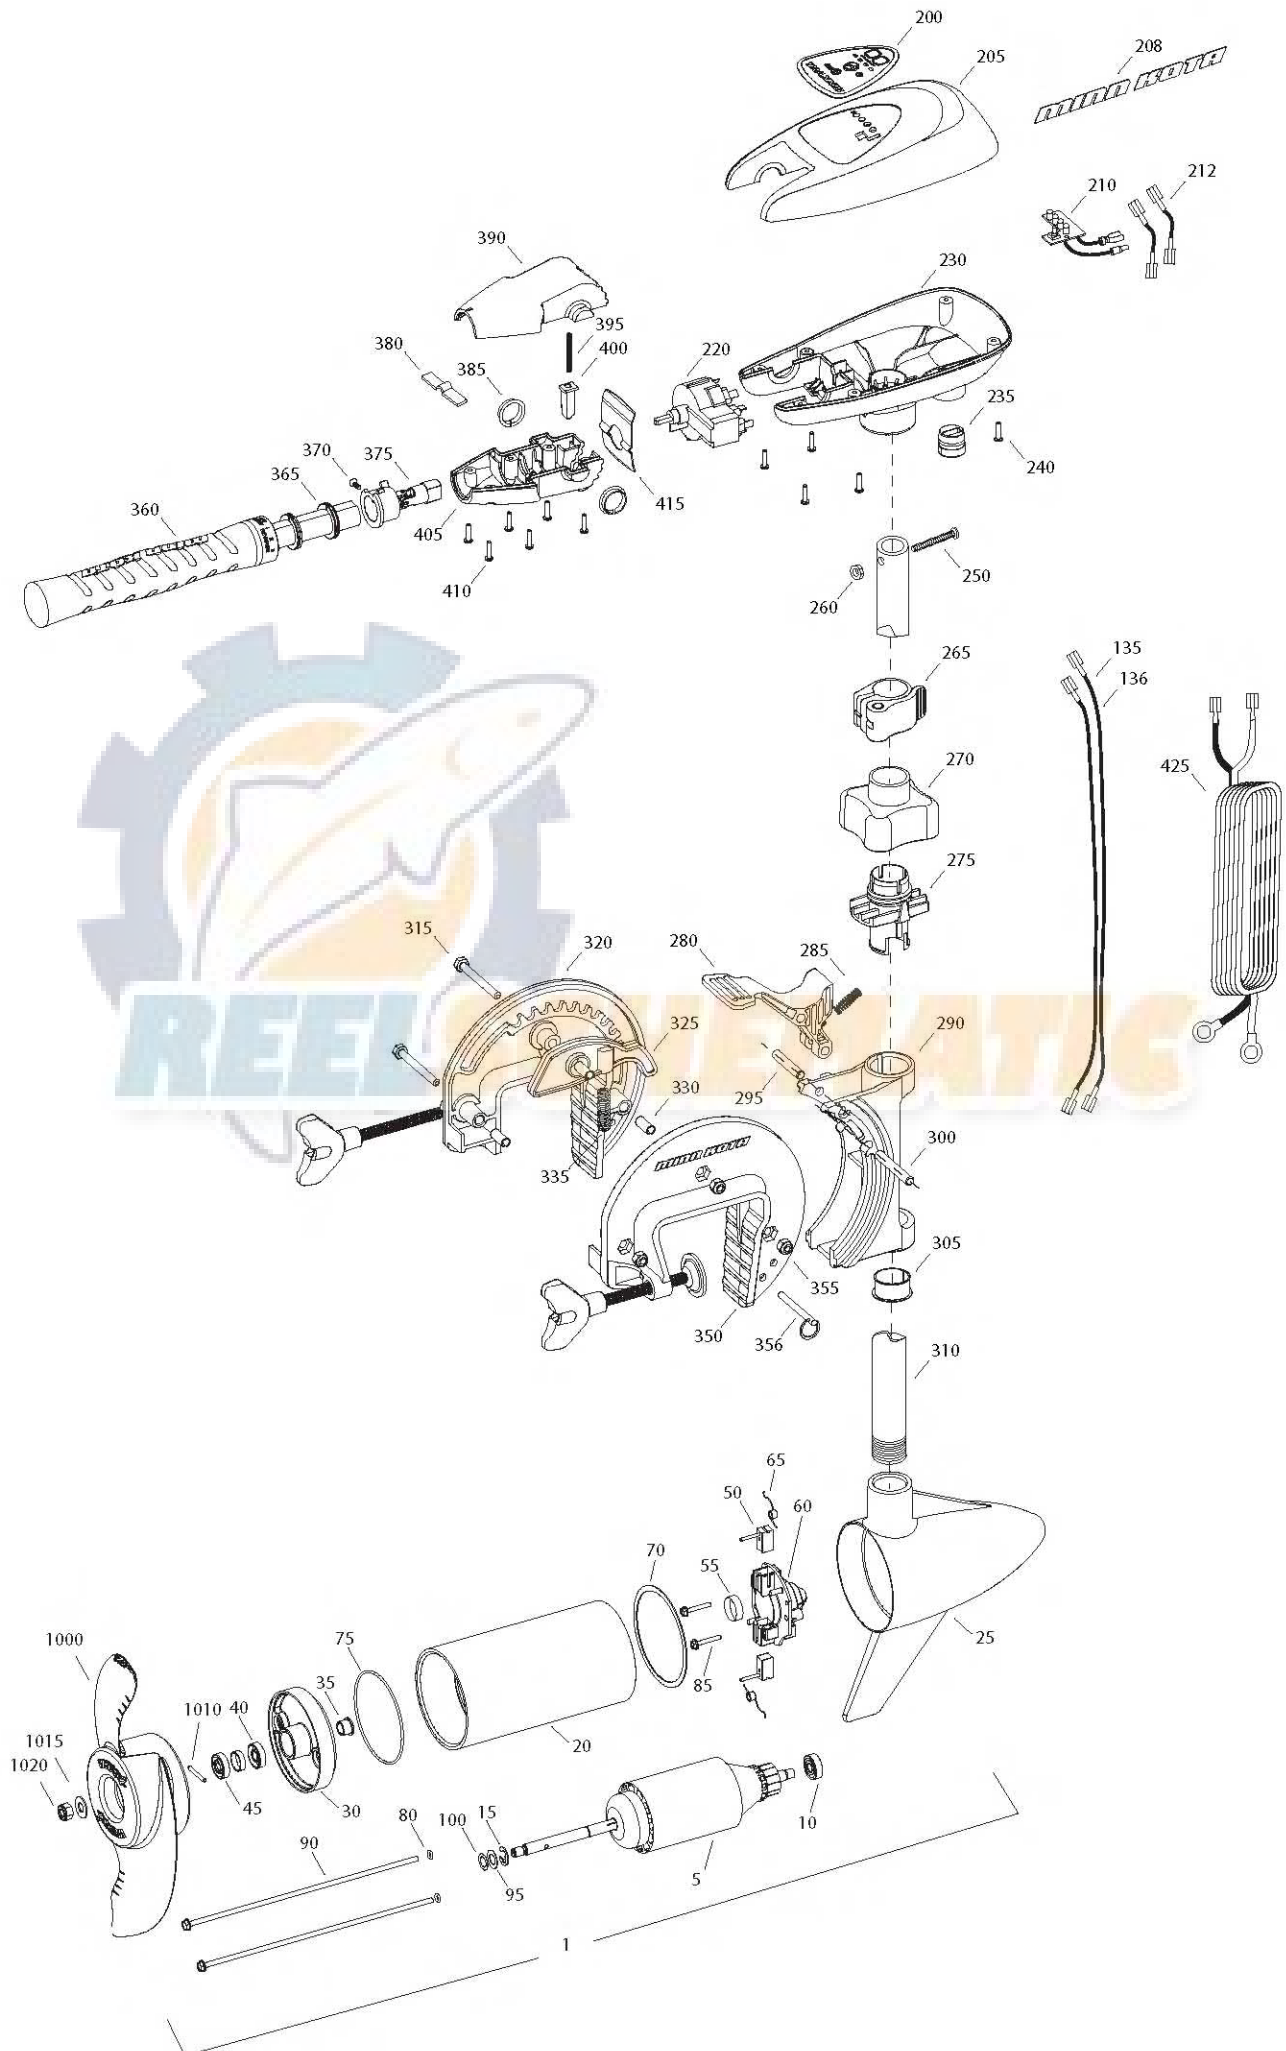

**TRAXXIS 55 SC**  
**55 LBS THRUST**  
**12 VOLT AMPS**  
**36" SHAFT**

for use with "J" serial numbers  
3-year warranty from the date of sale

Item	P/N	Description	Qty	Item	P/N	Description	Qty
1	2097098	12V Motor 36" FW	1	355	2263104	Nut, 1/4-20, nylock, Zinc	3
5	2-100-115	Armature assembly	1	356	2062604	Pin, stop	1
10	140-010	Bearing	1				
15	788-015	Retaining ring	1	■	2990956	Handle assy, 5-spd	1
20	2-200-101	Center housing assembly	1	360	2990451	Grip/handle assy, 5-spd	1
25	2-300-199	Brush end housing assembly	1	365	2060015	Bearing, handle	2
30	2-400-101	Plain end housing assembly	1	370	2063405	Screw, #6 PFH SS	1
35	144-049	Flange bearing	1	375	2884091	Yoke / spider assy, 5SPD	1
40	880-003	Seal	1	380	2302742	Spring, detent, off	1
45	880-006	Seal with shield	1	385	2060005	Bearing, handle pivot	2
50	188-036	Brush	2	390	2060900	Handle half, upper	1
55	725-050	Paper tube	1	395	2302745	Spring, release button	1
60	738-036	Brush plate	1	400	2063700	Button, release	1
65	975-040	Brush spring	2	405	2060905	Handle half, lower	1
70	337-036	Gasket	1	410	2303412	Screw, #6 x 5/8 SS	6
75	701-081	O-ring, motor	1				
80	701-008	O-ring, thru-bolt	2	415	2062715	Spring, handle pivot	1
85	830-007	Screw, 8-32	2	425	2992524	Leadwire assy, includes [235]	1
90	830-042	Thru-bolt	2				
95	990-067	Washer, steel	2	■	1378131	Propeller kit WW2	
100	990-070	Washer, nylatron	2	1000	2091160	Propeller WW	1
135	640-006	Leadwire, black	1	1010	2092600	Drive pin, small	1
136	640-115	Leadwire, red	1	1015	2151726	Washer, prop, small	1
■	2888460	Seal and O-ring Kit		1020	2053101	Nut, nylock, prop, small	1
200	2065694	Decal, c-box cover	1				
205	2060295	C-box cover	1				
208	2325665	Decal - MinnKota	2				
210	2074070	Battery meter, 12v FW	1				
220	2064023	Switch 5 speed	1				
230	2062505	Control box, 5 SPD, FW	1				
235	2062905	Strain relief	1				
240	2303412	Screw, #6 x 5/8 SS	6				
250	2383407	Screw, #10-24 x 2 SS	1				
260	2383124	Nut, 10-24, nylock, SS	1				
265	2991521	Cam lock/depth collar assy	1				
■	2991795	Bracket assy, Composite [270-356]	1				
270	2060100	Knob, steering tension, soft	1				
275	2068400	Collet	1				
280	2064200	Lock arm	1				
285	2062701	Spring, lock arm	1				
290	2061820	Hinge	1				
295	2062602	Pin, lock, Zinc	1				
300	2062602	Pin, lock, Zinc	1				
305	2037301	Bushing, hinge	1				
310	2032052	Tube 36"	1				
315	2063500	Bolt 1/4-20 x 2 3/8", Zinc	3				
320	2771950	Bracket, right, FW	1				
325	2067905	Cam deactivator	1				
330	2067306	Bushing, dowel 1/4 x 1/2	3				
335	2062700	Spring, cam deactivator	1				
■	2881380	Clamp screw kit	2 per kit				
350	2771955	Bracket, left, FW	1				