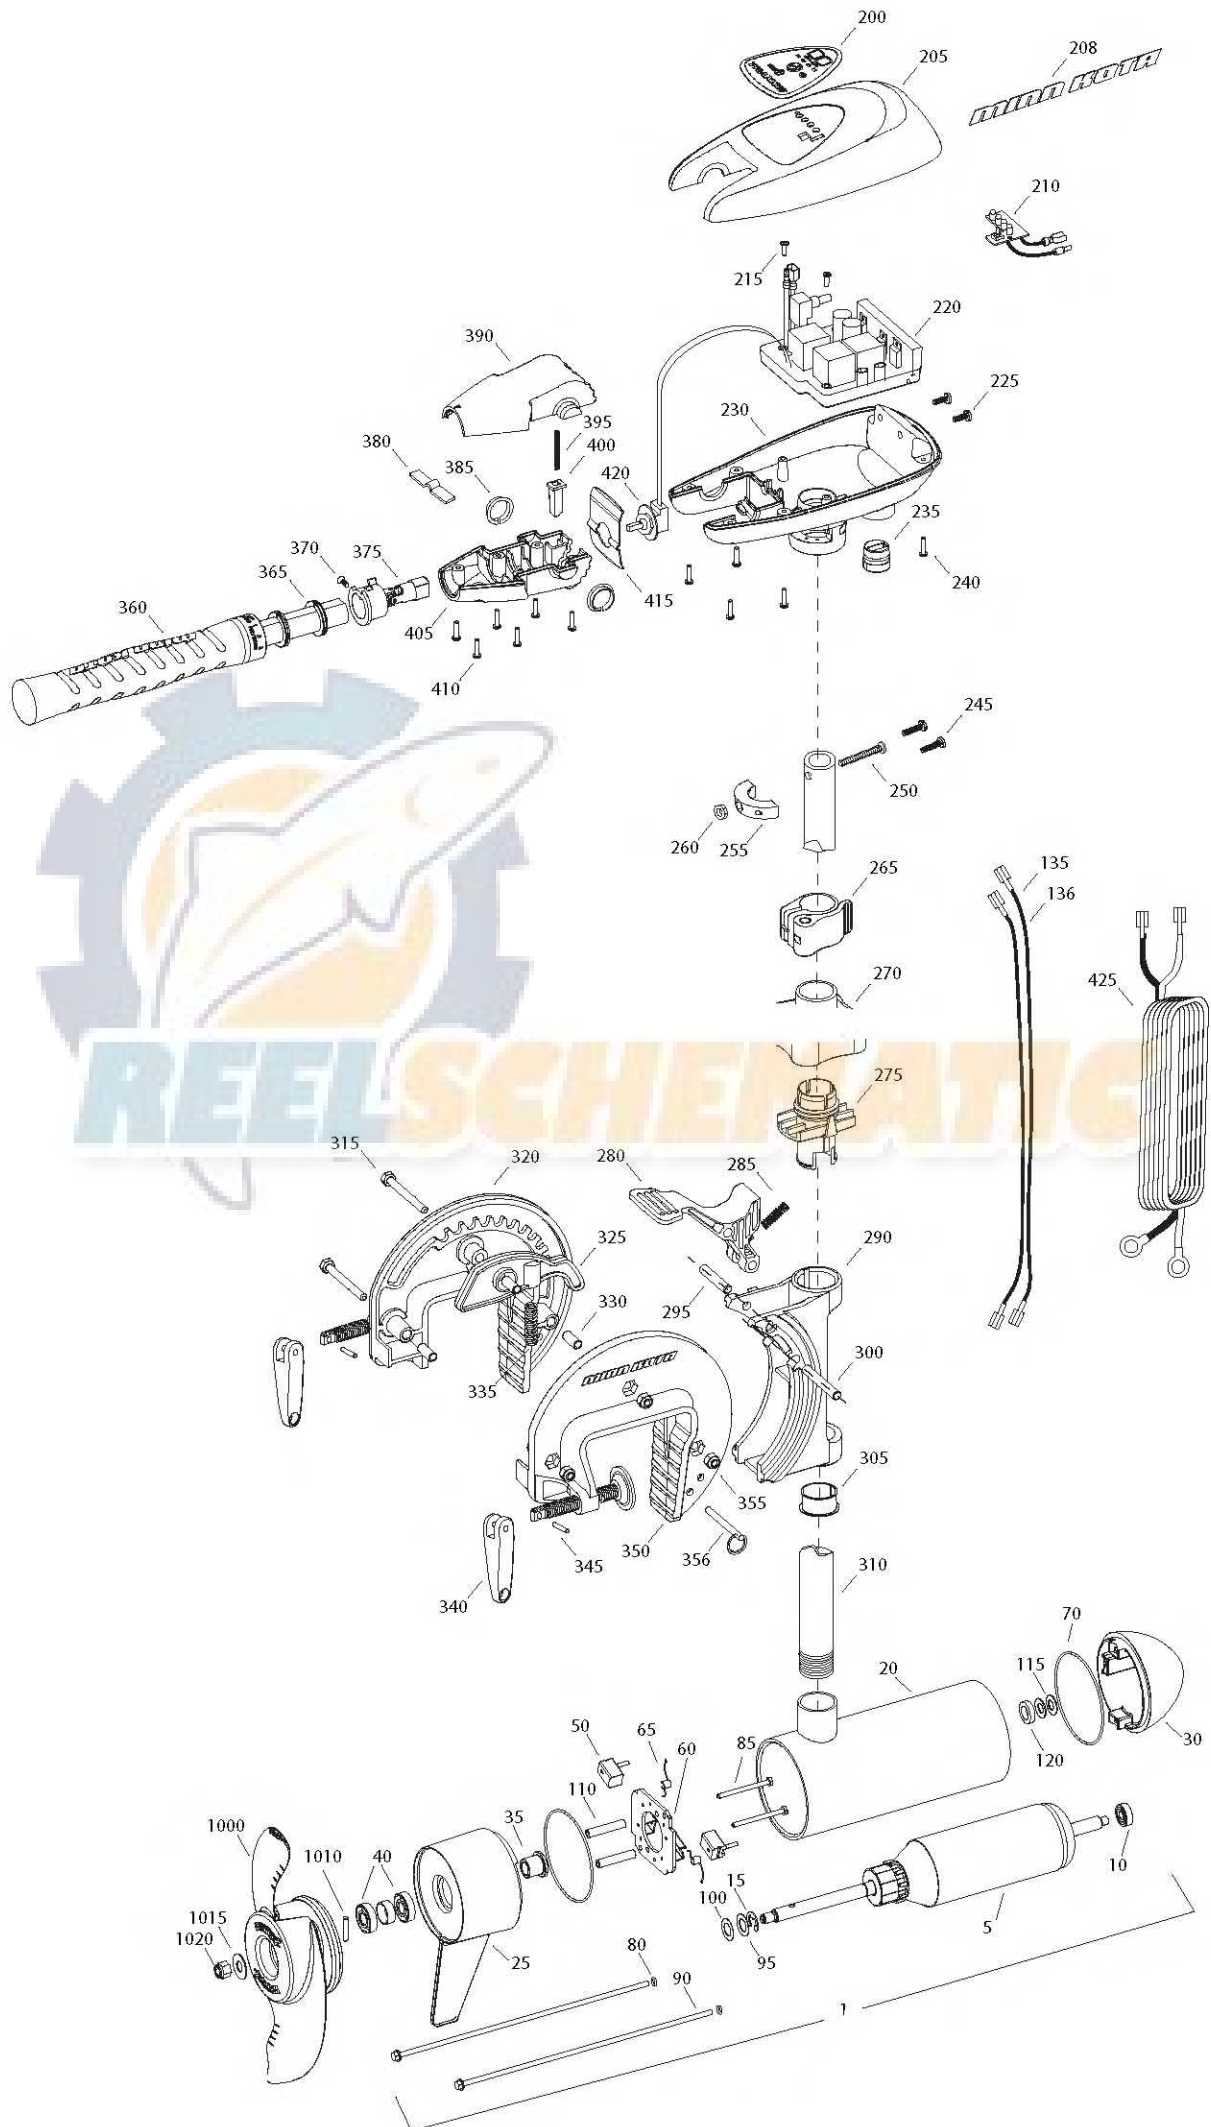

TRAXXIS MOTORS
80 LBS THRUST
24 VOLT 56 AMPS
42" SHAFT

for use with "J" serial numbers
3-year warranty from the date of sale

Item	P/N	Description	Qty	Item	P/N	Description	Qty
1	2316216	24V Motor 36" FW	1	330	2067306	Bushing, dowel 1/4 x 1/2	3
5	2-100-214	Armature assembly	1	335	2062700	Spring, cam deactivator	1
10	140-010	Bearing	1	■	2771303	Clamp screw kit	2 per kit
15	788-040	Retaining ring	1	340	2050925	Handle, clamp	2
20	2-200-160	Center housing assembly	1	345	2052625	Roll pin	2
25	2-300-160	Brush end housing assembly	1	350	2771947	Bracket, left, FW	1
30	421-276	Plain end housing assembly STD	1	355	2263104	Nut, 1/4-20, nylock, Zinc	3
35	144-017	Flange bearing	1	356	2062604	Pin, stop	1
40	880-025	Seal	2				
50	188-094	Brush	2	■	2990957	Handle assy, VARS [360-410]	1
60	9-738-004	Brush plate assembly	1	360	2990456	Grip/handle assy, VARS [360-375]	1
65	975-041	Brush spring	2	365	2060015	Bearing, handle	2
70	701-043	O-ring, motor	2	370	2063405	Screw, #6 PFH SS	1
80	701-009	O-ring, thru-bolt	2	375	2884092	Yoke / spider assy, VARS	1
85	830-027	Screw, 10-32 x 2	2	380	2302742	Spring, detent, off	1
90	830-094	Thru-bolt	2	385	2060005	Bearing, handle pivot	2
95	990-051	Washer, steel	2	390	2060900	Handle half, upper	1
100	990-052	Washer, nylatron	2	395	2302745	Spring, release button	1
110	973-025	Spacer, brush plate	2	400	2063700	Button, release	1
115	992-010	Washer, Belleville	2	405	2060095	Handle half, lower	1
120	992-045	Spacer, thrust	1	410	2303412	Screw, #6 x 5/8 SS	6
135	640-015	Leadwire, black	1				
136	640-119	Leadwire, red	1	415	2062715	Spring, handle pivot	1
■	2889460	Seal and O-ring Kit		420	2061700	Washer, pot holder	1
				425	2992523	Leadwire assy, includes [235]	1
200	2065699	Decal, c-box cover	1				
205	2060295	C-box cover	1	■	1378132	Propeller kit WW2	
208	2325665	Decal - MinnKota	2	■	2994878	Propeller bag assy	
210	2074071	Battery meter, 24v FW	1	1000	2331160	Propeller WW2	1
215	3043427	Screw, #8 x 7/8 SS	2	1010	2262658	Drive pin, large	1
220	2184007	Control board, 24/36	1	1015	2091701	Washer, prop, large	1
225	2303434	Screw, #8-30 x 5/8 SS	2	1020	2093101	Nut, nylock, prop, large	1
230	2062501	Control box, VARS, FW	1				
235	2062905	Strain relief	1				
240	2303412	Screw, #6 x 5/8 SS	6				
245	2263434	Screw, #8 x 1 SS	2				
250	2383407	Screw, #10-24 x 2 SS	1				
255	2061515	Collar, c-box	1				
260	2383124	Nut, 10-24, nylock, SS	1				
265	2991521	Cam lock/depth collar assy	1				
■	2991796	Bracket assy, aluminum [270-356]	1				
270	2060100	Knob, steering tension, soft	1				
275	2068400	Collet	1				
280	2064200	Lock arm	1				
285	2062701	Spring, lock arm	1				
290	2061820	Hinge	1				
295	2062602	Pin, lock, Zinc	1				
300	2062602	Pin, lock, Zinc	1				
305	2037301	Bushing, hinge	1				
310	2032053	Tube 42"	1				
315	2063500	Bolt 1/4-20 x 2 3/8", Zinc	3				
320	2771941	Bracket, right, FW	1				
325	2067905	Cam deactivator	1				