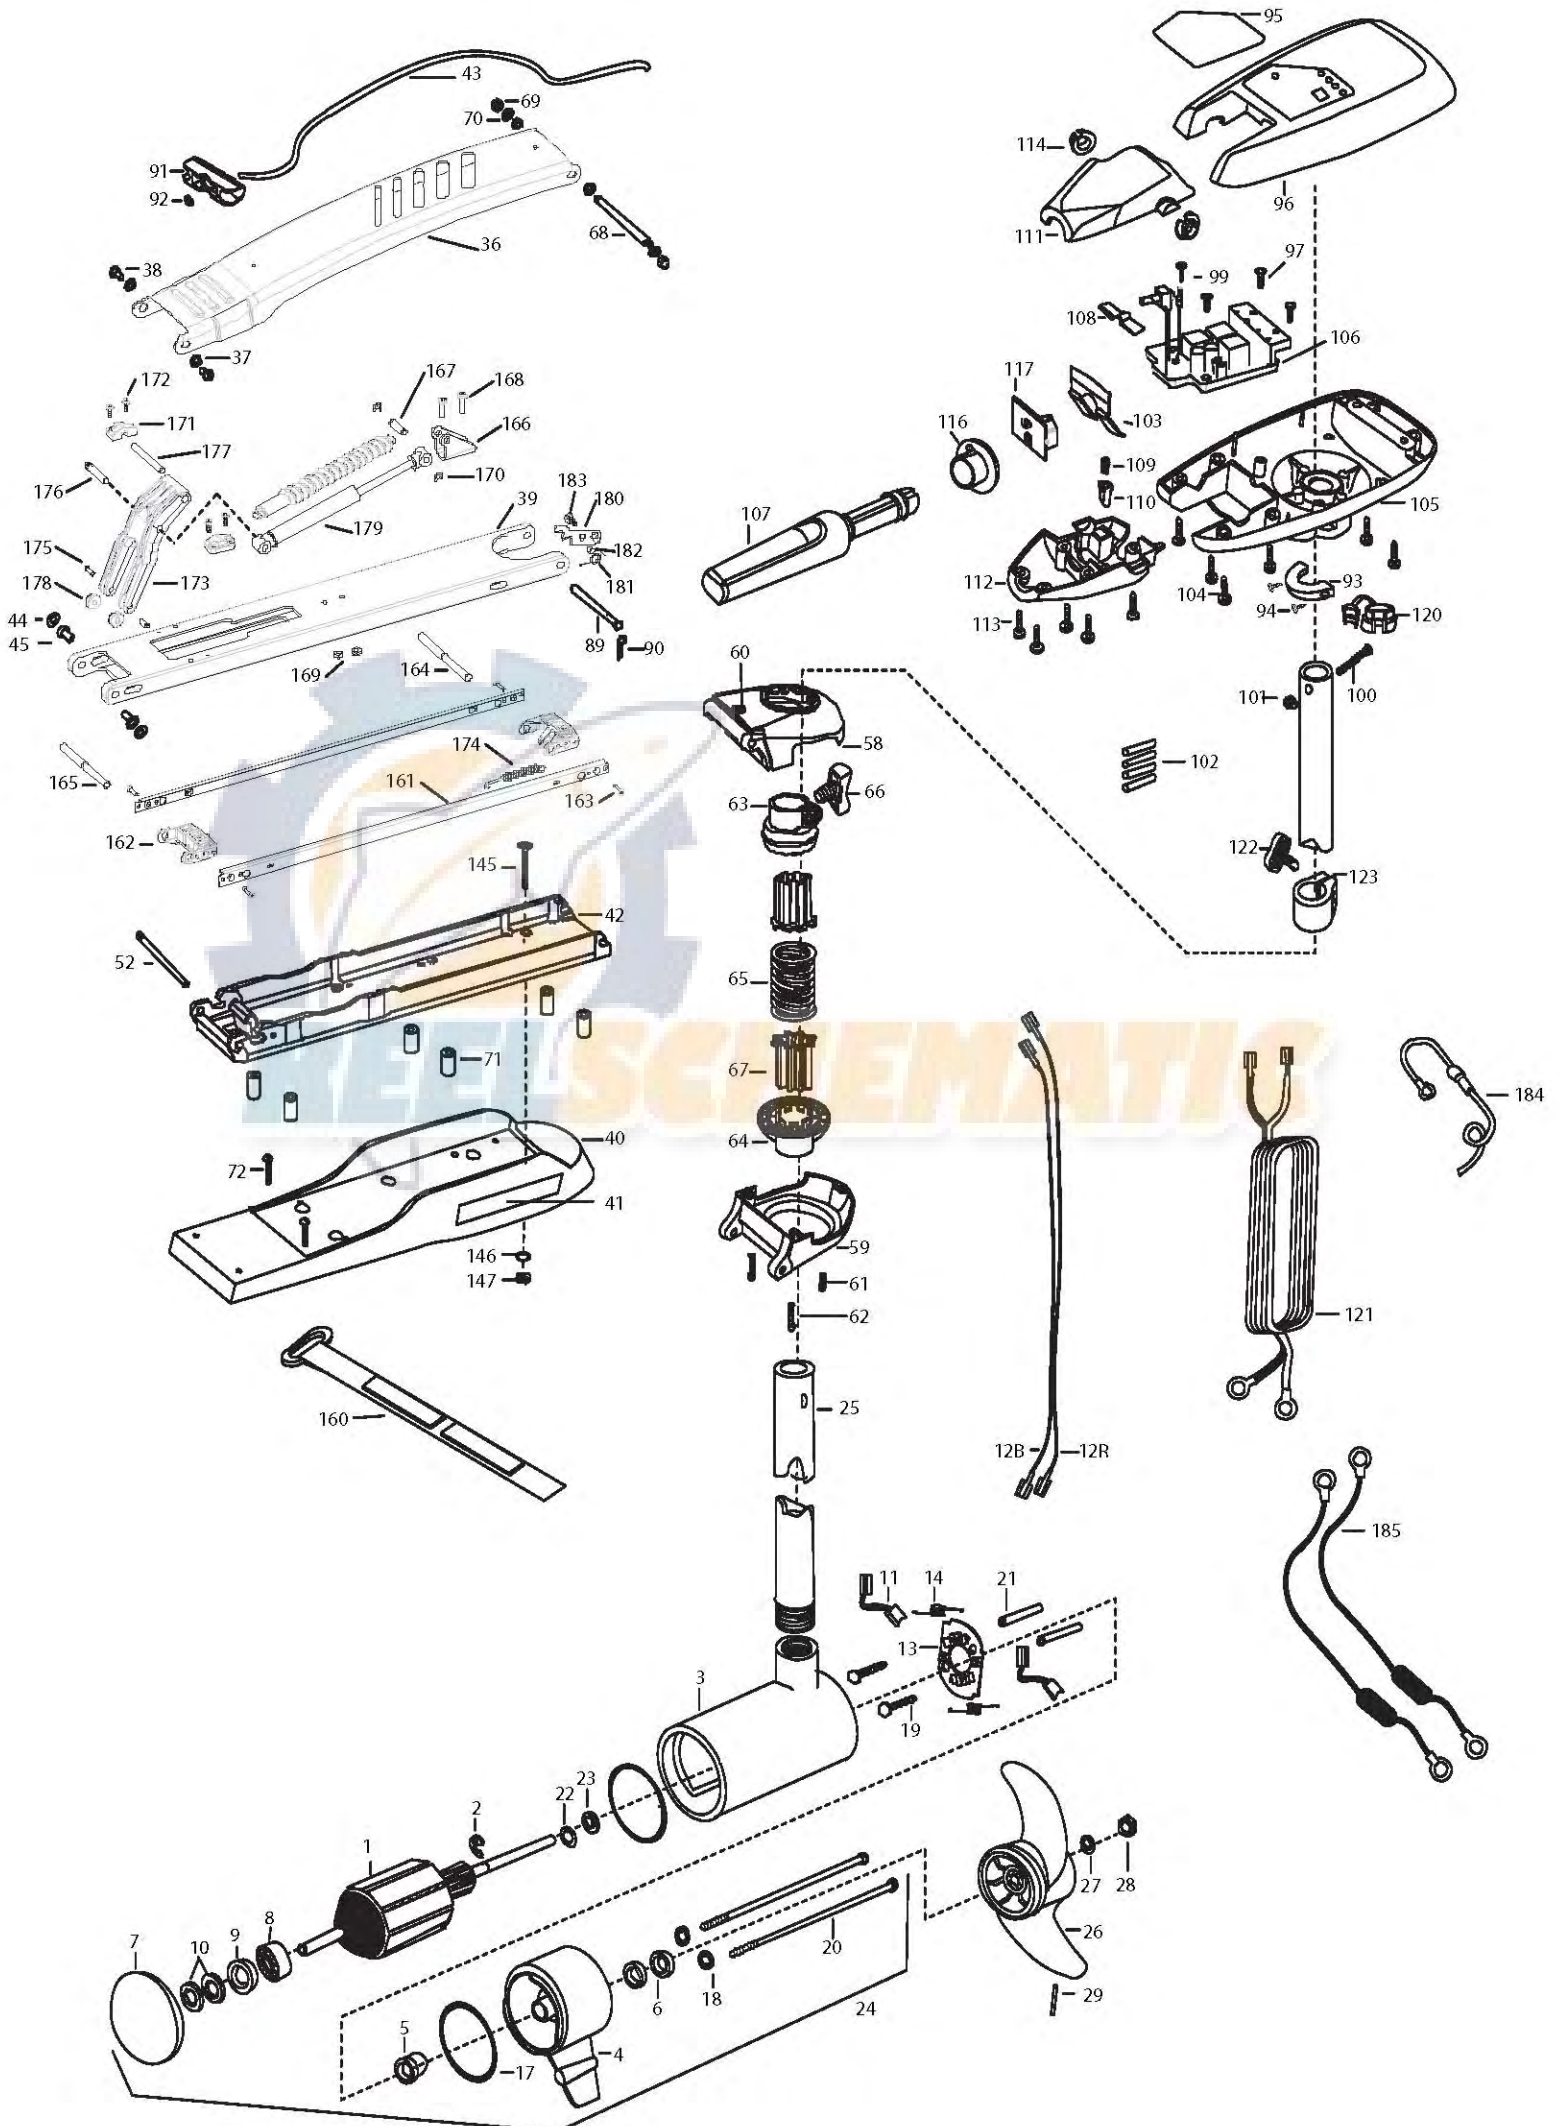

# RT PRO 101

101 lbs Thrust

36 volt 46 amps

52" & 62" SHAFT

for use with "J" serial numbers

3-year warranty from the date of sale

1	2-100-216	ARMATURE ASSEMBLY 36V 4"	58	2772318	BRKT TOP/EYELET ASSEMBLY	*146	2261713	WASHER-1/4 FLAT S/S [6.EA]
2	788-040	RETAINING RING	59	2991772	BRKT BOTTOM/BEARING SW ASSEMBLY	*147	2263103	NUT-1/4-20 NYLOCK-JAM [6.EA]
3	2-200-310	CENTER HOUSING ASSEMBLY 4.0 TXT	60	2772352	EYELET KIT -ROPE	160	2263804	STRAP - VELCRO 30.5"
4	2-300-340	BRUSH END HOUSING ASSEMBLY	61	2263422	SCREW 5/16-18 X 1 SHCS SS	161	2263615	TIE RAIL LONG [2 EA.]
5	144-017	BEARING- FLANGE (SERVICE ONLY)	62	2263424	SCREW 5/16-18 X 2-1/2 SHCS [2.EA]		2263610	TIE RAIL SHORT [2 EA.]
6	880-025	SEAL [2.EA]	63	2261525	SPRING-SLEEVE UPPER	162	2262645	LATCH PIN HOLDER [2 EA.]
7	421-376R	PLAIN END HOUSING ASSEMBLY	64	2261535	SPRING SLEEVE, LOWER	163	2263456	SCREW #8 - 3/4" BTFH SS [4 EA.]
8	140-010	BALL BEARING	65	2262705	SPRING, BOWGUARD, HC	164	2262661	LATCH PIN, GROOVED FRONT SS
9	990-045	THRUST SPACER	66	2011366	SCREW-COLLAR SS	165	2262663	LATCH PIN, GROOVED REAR SS
10	992-010	SPRING WASHER [2.EA]	67	2264702	INSERT-TUBE [2 EA.]	166	2261990	BRACKET, CYLINDER FRONT
11	186-094	BRUSH [2.EA]	68	2262604	PIN- THREADED SS	167	2262665	PIN, 2 E-CLIP SS
12B	640-018	LEADWIRE-BLACK 10 AWG 62 1/2"	69	2223100	NUT - NYLOCK SS [2.EA]	168	2332104	SCREW 1/4-20 X 5/8" PH SS [2 EA.]
12R	640-123	LEADWIRE-RED 10 AWG 64"	70	2261722	WASHER SS [2.EA]	169	2073100	1/4-20" NUT SS [2 EA.]
13	738-004	BRUSH PLATE 4"	■	2994832	BAG ASSEMBLY	170	2263006	E-CLIP [2 EA.]
14	975-041	SPRING- TORSION [2.EA]	*71	2261505	SPACER, MOTOR REST [6.EA]	171	2261995	BRACKET REAR [2 EA.]
17	701-009	O-RING —THRU BOLT [2.EA]	*72	2263434	SCREW, 8-18 X 1 PPH SS [2.EA]	172	2223454	SCREW #10-32 X 1/2" PH SS [4 EA.]
18	701-043	O-RING [2.EA]	89	2262606	PIN- CLEVIS SS	173	2261545	YOKE-GAS ASSIST
19	830-027	SCREW -SELF THREAD 10-32X2 1/4" [2.EA]	90	2260806	SPRING CLIP SS	174	2262722	SPRING EXTENSION
20	830-096	THRU BOLT 12-24X11.56 [2.EA]	91	2150400	PULL-GRIP	175	2262635	PIN ROLLER SS [2 EA.]
21	973-025	SPACER- BRUSH PLATE [2.EA]	92	2151700	WASHER-EYE SHAFT .562 OD	176	2262667	PIN-KNURLED SS
22	990-051	WASHER- STEEL	93	2061517	COLLAR- CTRL BOX SW WHITE	177	2262669	PIN-YOKE PIVOT SS
23	990-052	WASHER- NYLATRON	94	2263434	SCREW, 8-18 X 1 PPH SS [2.EA]	178	2262320	ROLLER YOKE [2 EA.]
24	2316286	MOTOR ASSEMBLY 36V 4" VARS 52"/62" WHITE	95	2195651	DECAL- COVER RT101 PRO /B/HC	179	2998431	CYLINDER/SHOCK BOOT ASSEMBLY 62"
25	2032085	TUBE COMP. WHITE 62"	96	2300219	COVER- CONTROL BOX RIPTIDE WHITE		2998429	CYLINDER /SHOCK BOOT ASSEMBLY 52"
	2032034	TUBE COMP. WHITE 52"	97	2043427	SCREW- #8-18 X7/8 SS [2.EA]	180	2262670	LATCH PIN STOP LEVER
■	1378132	PROPELLER KIT	99	2043427	SCREW- #8-18 X7/8 THD SS [2.EA]	181	2262723	SPRING, MAXXUM PRO
26	2331160	PROPELLER W.WEDGE 2	100	2263406	SCREW- #10-24 2 SS	182	2301700	SPACER-RELEASE LEVER BRASS
27	2091701	WASHER-PROP LARGE	101	2333101	NUT- HEX #10-24 UNC NYLOCK SS	183	2332104	SCREW 1/4-20 X 5/8" SS
28	2198401	ANODE	102	2305401	SHRINK TUBE- .374 X 1.50 [4 EA.]	184	2998200	CIRCUIT BREAKER ASSEMBLY
29	2262658	PIN-DRIVE SS	103	2302743	SPRING- DETENT (HANDLE-TILT)	185	2340610	CONNECTOR CABLE [2 EA.]
■	2991745	MOUNT,BOW ASSEMBLY, SW 62"	104	2303412	SCREW- #6-20 X 5/8 SELF TAP [5.EA]			
	2991744	MOUNT,BOW ASSEMBLY, SW 52"	105	2062596	CONTROL BOX- SW WHT			
36	2264256	ARM UPPER-SW LONG 62"	106	2184005	CONTROL BOARD ASSEMBLY 24/36V			
	2264251	ARM UPPER-SW STD. 52"	107	2990915	HANDLE ASSEMBLY W/O U- JOINT			
37	2293501	BUSHING, STAINLESS STEEL [4.EA]	108	2302742	SPRING- DETENT (OFF) SS			
38	2263500	BOLT, SHOULDER MAXXUM [2.EA]	109	2302745	SPRING- RELEASE BUTTON SS			
39	2264336	ARM-LOWER GAS ASSIST,LG,SW, 62"	110	2303720	RELEASE BUTTON- HANDLE			
	2264331	ARM-LOWER GAS ASSIST, STD, SW, 52"	111	2060411	HANDLE TOP HALF- MAXIMIZE			
40	2263915	MOTOR REST LONG MAXXUM RT PRO 62"	112	2060415	HANDLE LOWER HALF			
	2263914	MOTOR REST STD. MAXXUM RT PRO 52"	113	2303412	SCREW - 6-20 X 5/8 SELF TAP [5.EA]			
41	2195530	DECAL-MAXXUM RT PRO,MOTOR REST [2.EA]	114	2060005	BEARING- HANDLE PIVOT [2.EA]			
42	2993982	BOWPLATE- SW LG MACH/INSERT, 62"	116	2992852	ACTUATOR- CAM			
	2993983	BOWPLATE - SW STD. MACH/INSERT 52"	117	2184020	POT ADAPTER			
43	2251601	ROPE 40" MAXXUM MOUNT	120	2052900	STRAIN RELIEF- C.CORD/C			
44	2261708	WASHER-3/8X1/2X.010 SS [2.EA]	121	2090650	LEADWIRE- 10 GA (RINGS)			
		[62" MODELS ONLY]	122	2011366	SCREW- COLLAR/NEW KNOB SS			
45	2267318	BEARING NYLINER- [2.EA]	123	2031520	COLLAR- DEPTH (W/O INSERT)			
52	2260505	HINGE-PIN HEADLESS SS	■	2994830	BAG ASSEMBLY-MAXXUM			
■	2991764	BOWGUARD ASSEMBLY-HAND CTRL, 52/62	*145	2263431	SCREW 1/4-20 X 3.5 PPH [6.EA]			