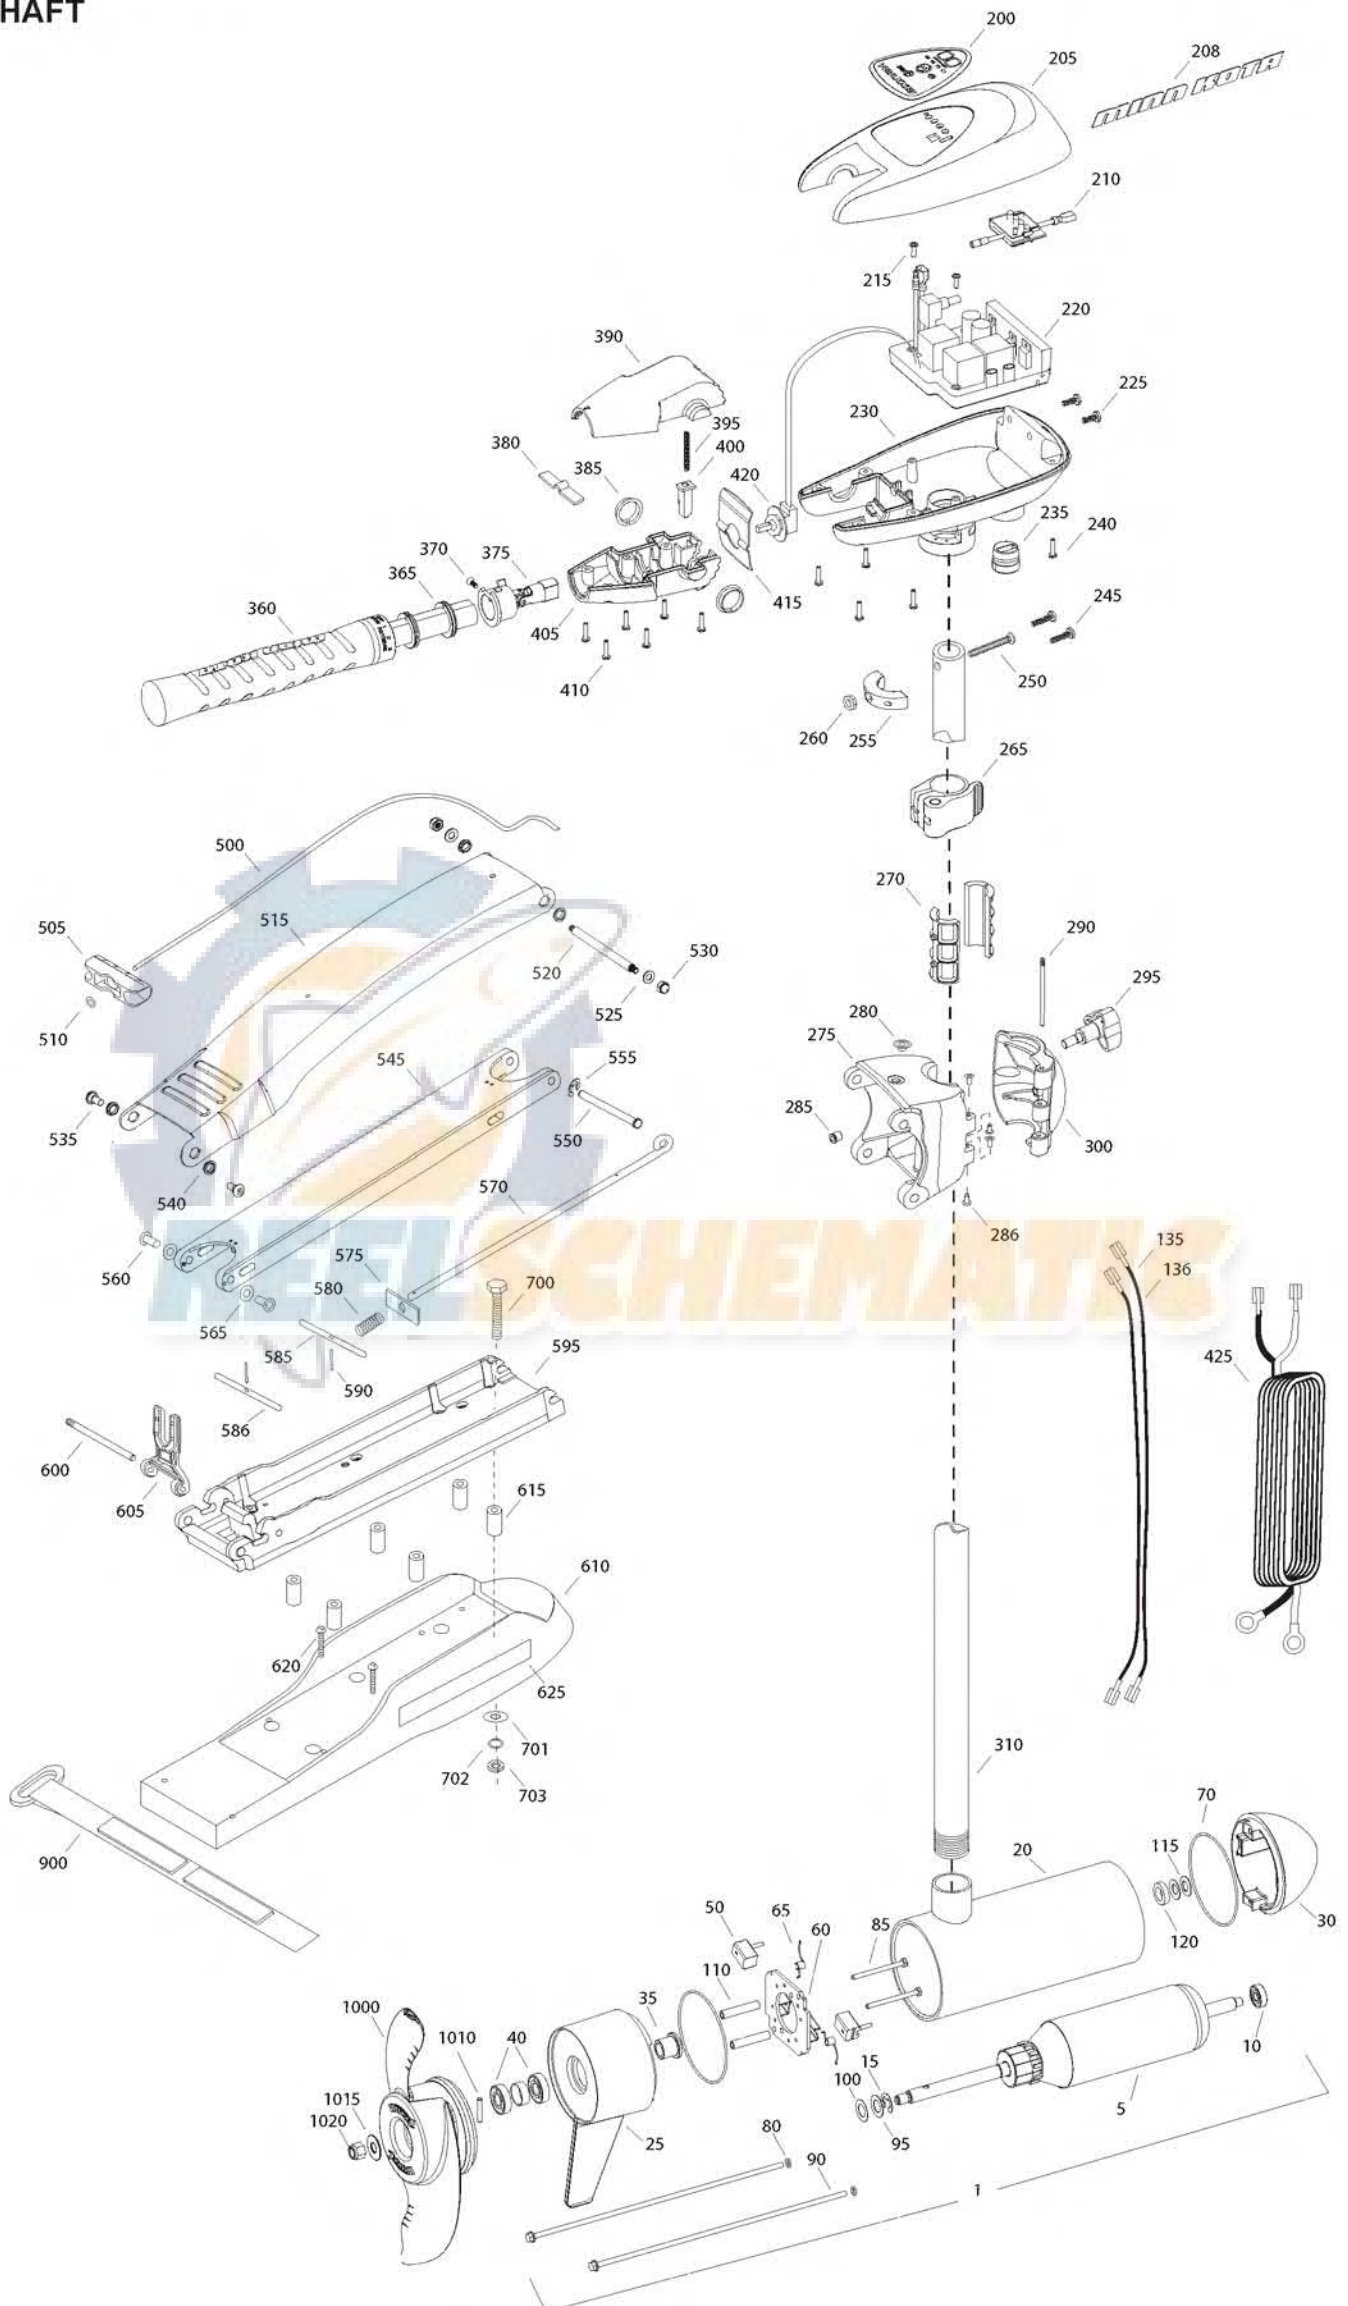

RT80SM w/HINGE DOOR
80 LBS THRUST
24 VOLT 56 AMPS
52" SHAFT

for use with "J" serial numbers
3-year warranty from the date of sale

Item	P/N	Description	Qty	Item	P/N	Description	Qty	Item	P/N	Description	Qty
1	2316228	24V Motor 52" SW	1	■	2990957	Handle assy, VARS [360-410]	1				
5	2-100-214	Armature assembly	1	360	2990456	Grip/handle assy, VARS [360-375]	1	■	1378132	Propeller kit WW2	
10	140-010	Bearing	1	365	2060015	Bearing, handle	2	■	2994876	Propeller bag assy	
15	788-040	Retaining ring	1	370	2063405	Screw, #6 PFH SS	1	1000	2331160	Propeller WW2	1
20	2-200-397	Center housing assembly	1	375	2884092	Yoke / spider assy, VARS	1	1010	2262658	Drive pin, large	1
25	2-300-340	Brush end housing assembly	1	380	2302742	Spring, detent, off	1	1015	2091701	Washer, prop, large	1
30	421-376	Plain end housing assembly STD	1	385	2060005	Bearing, handle pivot	2	1020	2198401	Nut, nylock, prop, Anode	1
35	144-017	Flange bearing	1	390	2060900	Handle pivot, top	1				
40	880-025	Seal	2	395	2302745	Spring, release button	1				
50	188-094	Brush	2	400	2063700	Button, release	1				
60	9-738-004	Brush plate assembly	1	405	2060905	Handle pivot, bottom	1				
65	975-041	Brush spring	2	410	2303412	Screw, #6 x 5/8 SS	6				
70	701-043	O-ring, motor	2								
80	701-009	O-ring, thru-bolt	2	415	2062715	Spring, handle pivot	1				
85	830-027	Screw, 10-32 x 2	2	420	2061700	Washer, pot holder	1				
90	830-094	Thru-bolt	2	425	2992523	Leadwire assy	1				
95	990-051	Washer, steel	2								
100	990-052	Washer, nylatron	2	■	2991845	Mount, Bow Assy	1				
110	973-025	Spacer, brush plate	2			[500-625]					
115	992-010	Washer, Belleville	2	500	2251601	Rope	1				
120	990-045	Spacer, thrust	1	505	2150400	Pull grip	1				
135	640-018	Leadwire, black	1	510	2151700	Washer	1				
136	640-123	Leadwire, red	1	515	2264244	Arm, upper, std, sw	1				
■	2889460	Seal and O-ring Kit		520	2262604	Pin, bowguard, upper	1				
				525	2261722	Washer, 5/16", ss	2				
200	2195659	Decal, c-box cover	1	530	2223100	Nut, 5/16-18 SS	2				
205	2060296	C-box cover	1	535	2263500	Bolt, shoulder	2				
208	2325666	Decal - MinnKota	2	540	2293501	Bushing, SS	4				
210	2074081	Battery meter, 24v SW	1	545	2994351	Arm, Lower, std, sw	1				
215	3043427	Screw, #8 x 7/8 SS	2	550	2262622	Pin, clevis ss	1				
220	2184007	Control board, 24/36v	1	555	2263011	E-clip, ss	1				
225	2303434	Screw, #8-30 x 5/8 SS	2	560	2267318	Bushing, nyliner	2				
230	2062503	Control box, VARS, SW	1	565	2261708	Washer, spacer, .010 thk	as reqd				
235	2062905	Strain relief	1	570	2153603	Eyeshaft, ss	1				
240	2303412	Screw, #6 x 5/8 SS	6	575	2262703	Spring stop	1				
245	2263434	Screw, #8 x 1 SS	2	580	2152701	Spring, lock bar, ss	1				
250	2263406	Screw, #10-24 x 2 SS	1	585	2233621	Lock bar, front, ss	1				
255	2061517	Collar, c-box	1	586	2233623	Lock bar, back, ss	1				
260	2333101	Nut, 10-24, nylock, SS	1	590	2152612	Spring pin, ss	2				
265	2991521	Cam lock/depth collar assy	1	595	2773983	Bowplate w/ insert, std, fw	1				
				600	2260505	Hinge pin, ss	1				
■	2991808	Hinge & door assembly [270-300]	1	605	2293811	Yoke, Max	1				
270	2151532	Hinge sleeve	2	610	2263917	Motor rest, std, fw	1				
275	2991782	Hinge base assembly	1	615	2261505	Spacer, motor rest	6				
280	2232315	Eyelet SS	1	620	2263434	Screw, #8, SS	2				
286	2236001	Bushing, nyliner	4	625	2065677	Decal, motor rest	2				
285	2264706	Insert, hinge base	1								
290	2262642	Pin, hinge door	1	■	2994830	Bag assembly	1				
295	2260902	Knob, door	1	700	2263431	Screw, 1/4-20 x 3 1/2" PPH, SS	6				
300	2261859	Hinge door	1	701	2301720	Washer, rubber mounting	6				
				702	2261713	Washer, 1/4 SS	6				
310	2032034	Tube Composite 52"	1	703	2263101	Nut, 1/4-20 Nylock, SS	6				
				900	2263804	Strap, hold down	1				