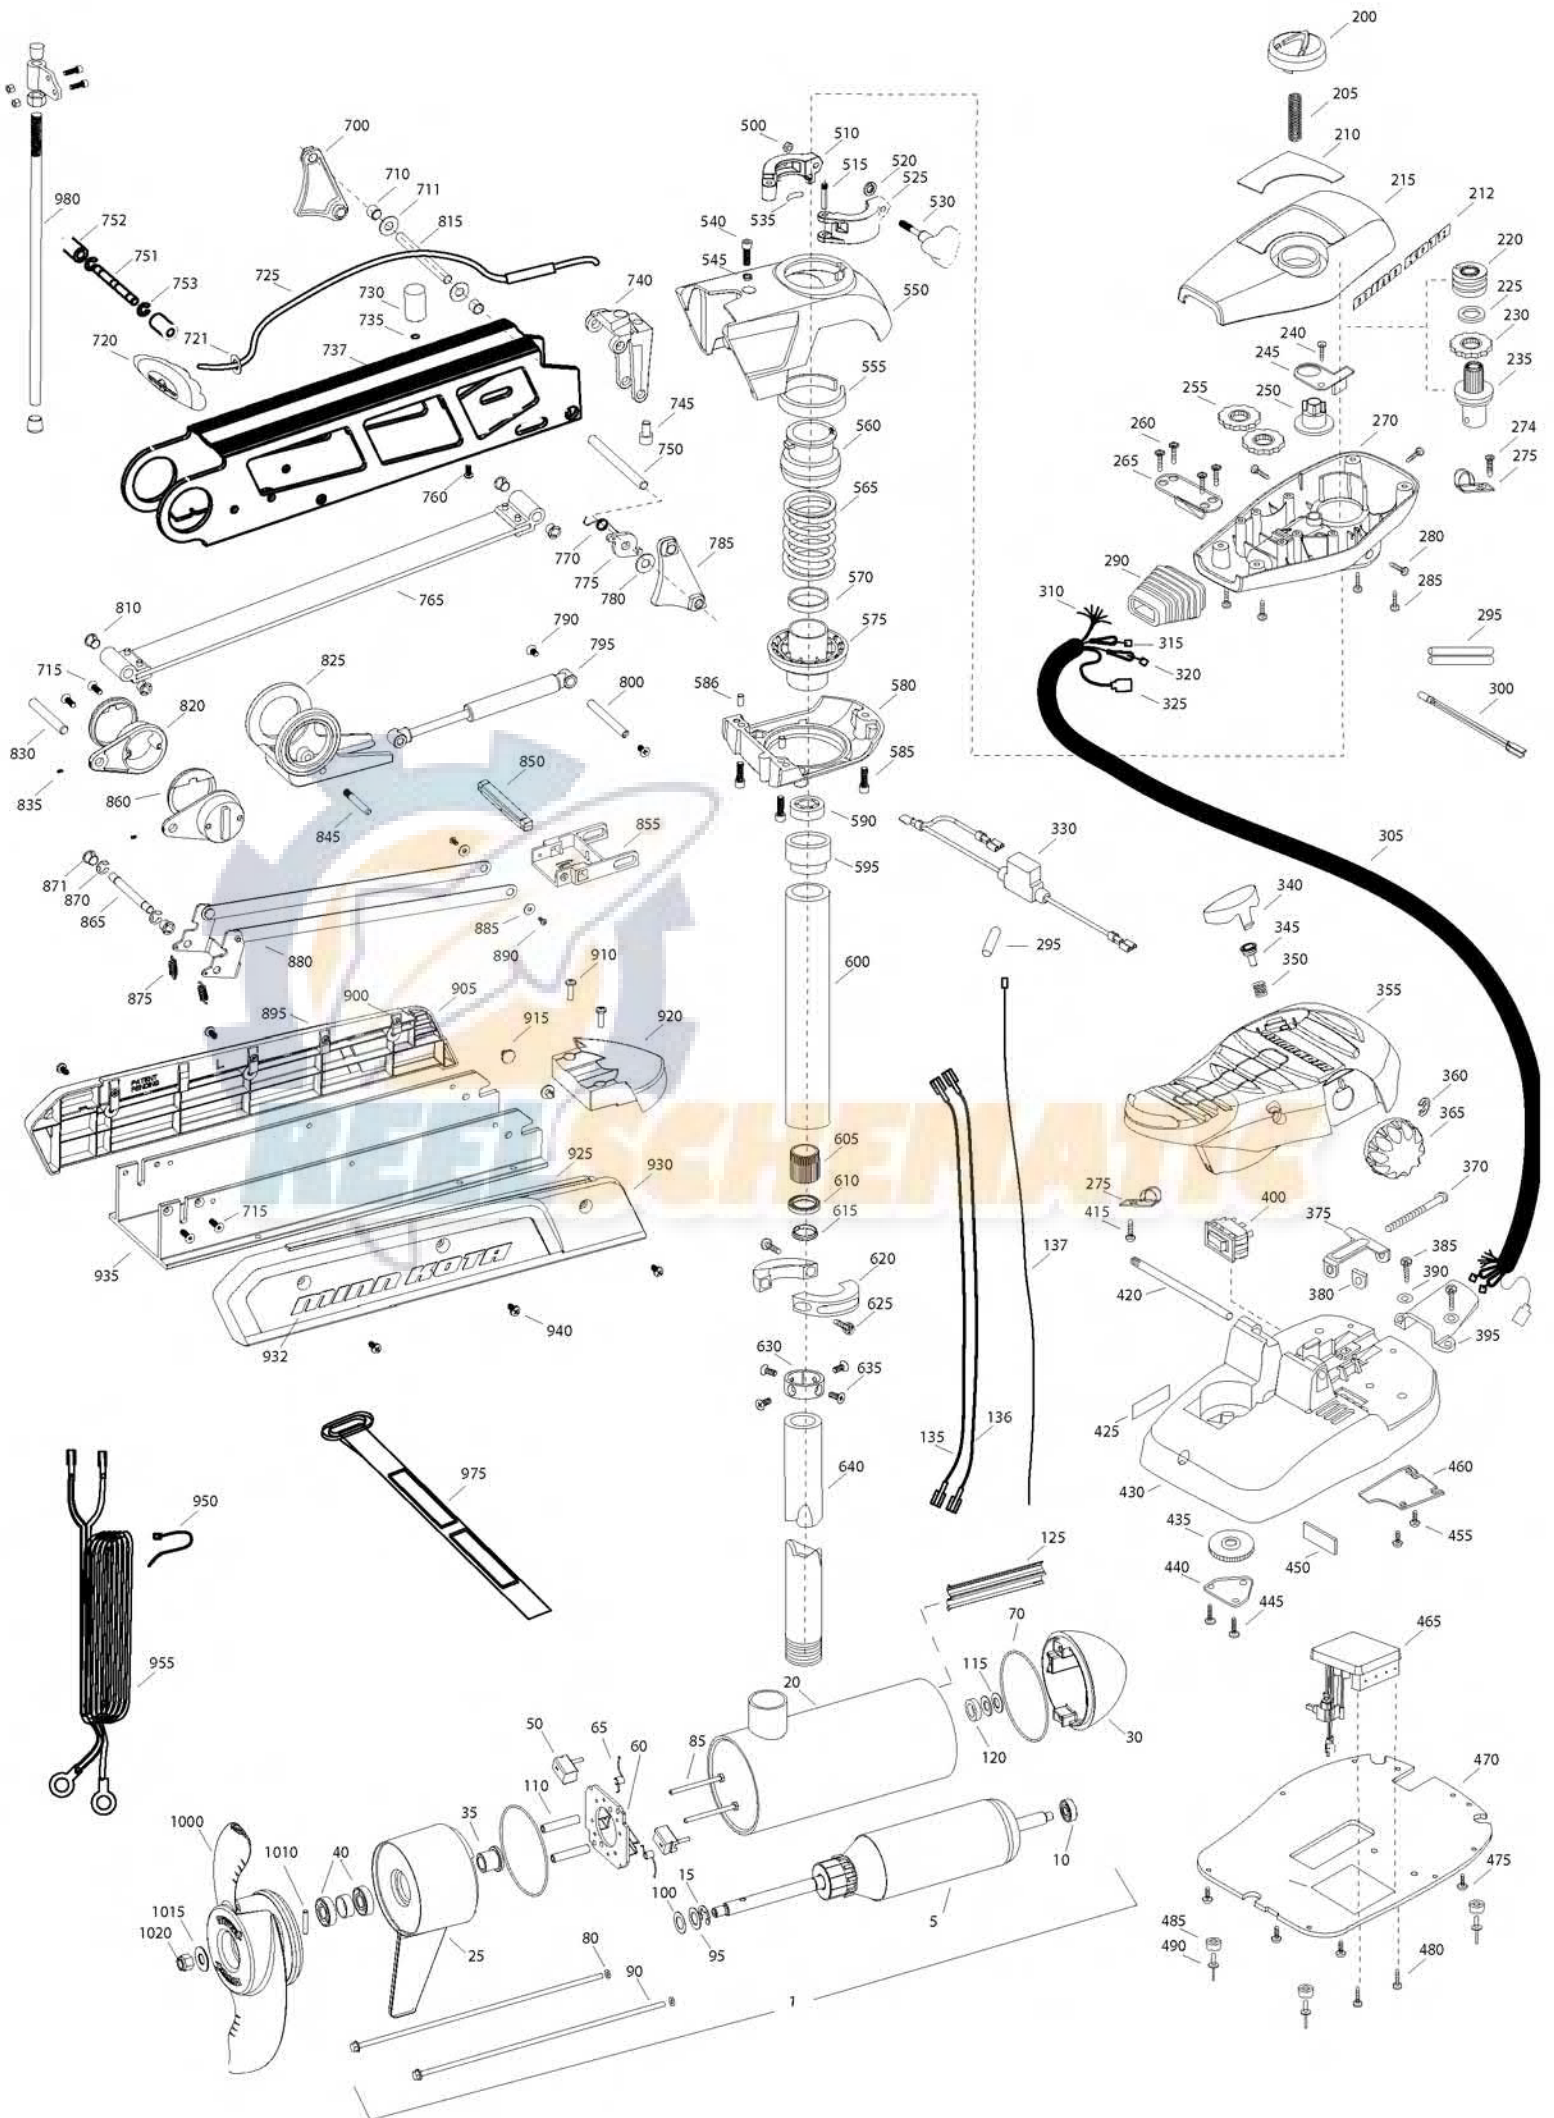

FORTREX 101
101 LBS THRUST
36 VOLT 46 AMPS
45" SHAFT

for use with "K" serial numbers
2-year warranty from the date of sale

Item	P/N	Description	Qty	Item	P/N	Description	Qty	Item	P/N	Description	Qty	Item	P/N	Description	Qty
1	2316280	36V Motor 45" FW	1	315	2267505	Cable assembly, right, 5'	1	595	2266260	Bearing race	1	■	2993910	Sideplate assembly, short, left, fw	1
	2326295	36V Motor US2 45"	1	320	2267515	Cably assembly, left, 5'	1	600	2992085	Tube w/ bearing race 21"	1	895	2288625	Support, left sideplate	1
5	2-100-216	Armature assembly	1	325	2211410	Cable extension, US2 175"	1	605	2267307	Bushing outer tube	1	900	2283408	Screw 8 x 3/8	8
10	140-010	Bearing	1	330	2218200	Fuse holder assembly US2 only	1	610	2266116	Bearing, Cartridge	1	905	2283910	Sideplate, short, left, fw	1
15	788-040	Retaining ring	1	340	2993705	Push button w/ magnet	1	615	2266001	Bearing, split ring	1	910	2073408	Screw 1/4-20 x 7/8	2
20	2-200-110	Center housing assembly		345	2260810	Clip, reed sensor	1	620	2261622	Collar half	2	915	2286700	Plug, spacer	2
25	2-300-160	Brush end housing assembly	1	350	2302732	Spring, pedal button	1	625	2263453	Screw, 1/4-20 x 1 SHCS	2	920	2283900	Ramp, motor	1
30	421-276	Plain end housing assembly STD	1	355	2994496	Foot pedal w/ plug	1	630	2071560	Collar, Tube	1	■	2993920	Sideplate assembly, short, right, fw	1
	9421-288	Plain end housing US2 45"	1	360	2263000	E-ring, knob	1	635	2223468	Screw 8-32 x 7/16 flt hd	4	925	2288620	Support, right sideplate	1
35	144-017	Flange bearing	1	365	2280115	Knob, speed control VARS	1	640	2032003	Tube 45"	1	930	2283920	Sideplate, short, right, fw	1
40	880-025	Seal	2	370	2263466	Screw 1/4-20 x 2	1	■	2991746	Mount, Fortrex, short	1	932	2285502	Decal, Sideplate, fw	2
50	188-094	Brush	2	375	2263210	Bracket, conduit adjustment	1	700	2280800	Link, bowguard mount, left	1	935	2281902	Base extrusion short	1
60	9-738-004	Brush plate assembly	1	380	2263140	Nylock keeper	1	710	2287303	Bushing, upper pins	2	940	2323405	Screw 1/4-20 x 1/2	6
65	975-041	Brush spring	2	385	2372100	Screw 8-18 x 5/8	2	711	2287304	Bushing, delrin	2	950	2256300	Tiewrap	1
70	701-043	O-ring, motor	2	390	2261714	Washer, max foot pedal	2	715	2283400	Screw, 1/4-20 x 3/4 FHSC	4	955	2261238	Leadwire	1
80	701-009	O-ring, thru-bolt	2	395	2265115	Boot, foot pedal	1	720	2880400	Pull grip assembly	1				
85	830-027	Screw, 10-32 x 2	2	400	2254031	Switch, mom/off/con	1	721	2151700	Washer	1	975	2773806	Strap hold down	1
90	830-096	Thru-bolt	2	415	2332103	Screw 6-20 x 3/8	1	725	2771601	Rope assembly	1				
95	990-051	Washer, steel	2	420	2260511	Pin, pivot, foot pedal	1	730	2281516	Spacer, inner arm	1	980	2991928	Bracket stabilizer assembly	1
100	990-052	Washer, nylatron	2	425	2266610	Decal, on/off switch	1	735	2281702	Washer, lock 1/4	1				
110	973-025	Spacer, brush plate	2	430	2992104	Foot pedal base	1	737	2284202	Outer arm	1	■	1378132	Propeller kit WW2	
115	992-010	Washer, Belleville	2	435	2262301	Pully, foot pedal	1	740	2992302	Rope guide assembly	1	■	2994876	Propeller bag assy	
120	990-045	Spacer, thrust	1	440	2266401	Cover, pulley	1	745	2281530	Insert, threaded	1	1000	2331160	Propeller WW2	1
125	582-014	Clip, retaining, long, US2 only	1	445	2301310	Screw 8-18 x 1/2	2	750	2282608	Pin, 7/16 x 5 5/32	1	1010	2262658	Drive pin, large	1
135	640-014	Leadwire, black	1	450	2266413	Tension Screw	1	751	2282602	Pin, 3/8 x 3 3/4	1	1015	2091701	Washer, prop, large	1
136	640-118	Leadwire, red	1	455	2332103	Screw 6-20 x 3/8	2	752	2261505	Spacer	2	1020	2093101	Nut, nylock, prop, large	1
137	640-315	Groundwire, brown, US2 only	1	460	2266412	Switch plate, foot pedal	1	753	2263011	E-ring, 3/8 shaft	2				
				465	2264054	Control board max 24/36	1	760	2223418	Screw, 1/4-20 x 1/2 BHCS	1	■	2994887	Mounting hardware bag assy	
200	2990140	Indicator assembly	1	470	2264511	Bottom plate, max	1	765	2993819	Inner arm assembly, short	1				
205	2282730	Spring, indicator	1	475	2372100	Screw 8-18 x 5/8	5	770	2042711	Spring, torsion	1	■	2889460	Seal & Oring Kit	
210	2285607	Decal, Cover 101#, fw	1	480	2223455	Screw 10-32 x 1/2 zp	2	775	2283620	Latch, safety	1				
	2285608	Decal, Cover 101# US2, fw	1	485	2265126	Bumper pad, foot pedal	4	780	2281704	Washer 7/16 nylon	1				
212	2285616	Decal, Control box, fw	2	490	2378600	Pop rivet, 3/16 x 3/4 alum	4	785	2280805	Link, bowguard mount, right	1				
215	2280200	Cover, control box	1	■	2991550	Clamp collar assembly	1	790	2283410	Screw 1/4-20 x 1/2 PFH	2				
220	2232360	Pulley, cable drum	1	500	2073102	Nut, 1/4-28 ss	1	795	2288400	Gas spring (cylinder)	1				
225	2261730	Washer, nylon	1	510	2071550	Collar clamp, "A" side	1	800	2282610	Pin, upper, shock	1				
230	2267800	Gear, indicator	1	515	2072621	Pin, knurled	1	810	2280005	Bearing, nyliner 7/16"	4				
235	2996247	Top bearing, pinion drive	1	520	2071718	Washer #10 nylon retaining	1	815	2282600	Pin, 7/16 x 4 7/8	1				
240	2301310	Screw 8-18 x 1/2	1	525	2071555	Collar clamp, "B" side	1	820	2281932	Bracket, rear pivot	2				
245	2261905	Bracket, indicator	1	530	2281505	Knob - Soft grip, FW	1	825	2281501	Yoke, shock mount	1				
250	2262221	Indicator, drive	1	535	2075120	Pad, urethane, depth collar	1	830	2282606	Pin, 7/16 x 4 1/2	1				
255	2267800	Gear, indicator	2	540	2263422	Screw 5/16-18 x 1	1	835	2283402	Screw, set, 6-32 x 1/4	1				
260	2223430	Screw 8 x 3/4	4	545	2281700	Washer 5/16 Lock	1	845	2282604	Pin, Knurled 5/16 x 2	1				
265	2261901	Bracket, conduit	1	■	2991769	Bow guard assembly 45"	1	850	2283615	Latch bar	1				
270	2282500	Control box	1	550	2281942	Bracket, top	1	855	2283610	Bracket - latch/strap, rope pull	1				
274	2372100	8-18 x 5/8	1	555	2280001	Bearing, top bracket	1	860	2287300	Bushing, rear pivot	2				
275	2263201	Clamp, wire harness	2	560	2071541	Spring sleeve, upper	1	865	2282602	Pin, 3/8 x 3 3/4	1				
280	2053414	8-32 x 1/2 tri-lobe	3	565	2282700	Spring, bowguard	1	870	2263011	E-ring, 3/8 shaft	2				
285	2372100	Screw 8-18 x 2/8	4	570	2281525	Spacer, Spring 52/62" only	1	871	2280007	Bearing, nyliner 3/8 shaft	2				
290	2265110	Boot, control box	1	575	2281520	Spring sleeve, lower	1	875	2282720	Spring, extension	2				
295	2355410	Shrik tube 3/8	3	580	2991725	Bracket, bottom	1	880	2773600	Latch strap assembly, short	1				
300	2264015	Light, indicator	1	585	2263423	Screw 5/16-18 x 1 SHCS	3	885	2261732	Washer 8, nylon	2				
305	2265430	Cable jacket, 5'	1	586	2262632	Pin, spring 1/4 x 5/8	2	890	2373450	Screw 8-18 x 3/8	2				
310	2261220	Wire harness, max	1	590	2266000	Bearing, ball, steel	1								