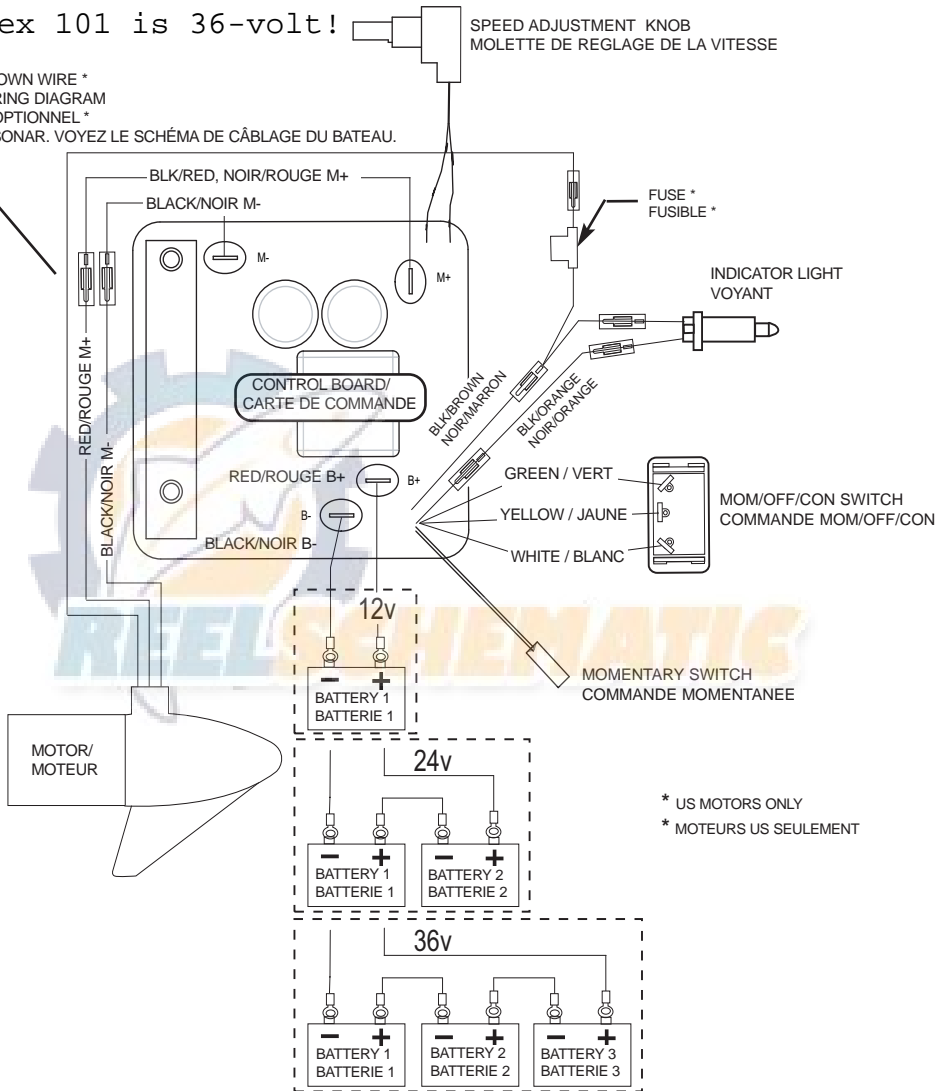

* This item is part of an assembly. This item cannot be sold separately due to machining and /or assembly that is required.

Fortrex 101 is 36-volt!

OPTIONAL BROWN WIRE *
SEE BOAT WIRING DIAGRAM

FIL MARRON OPTIONNEL *
ÉQUIPÉS DE SONAR. VOYEZ LE SCHÉMA DE CÂBLAGE DU BATEAU.